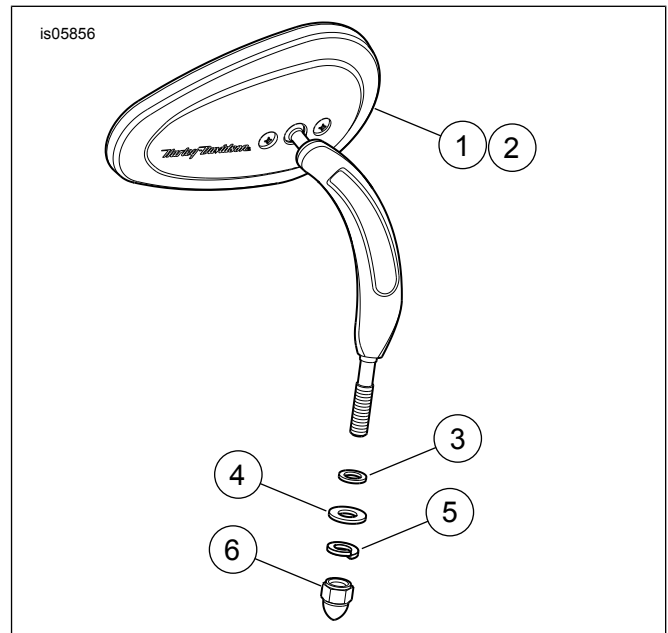

### SERVICE PARTS

Figure 1. Service Parts: Mirror Kits (Bullet Style Mirror Shown)

Table 1. Service Parts Table

Kit	Item	Description (Quantity)	Part Number
Kit 91657-02 Bullet Style	1	Mirror, right side	91927-03
	2	Mirror, left side	91928-03
	3	Washer, flat, 1/2 inch OD (2)	6771A
	4	Washer, flat, 11/16 inch OD (2)	6702
	5	Lockwasher, 5/16 inch (2)	7041
	6	Acorn nut, 5/16-24 (2)	7736