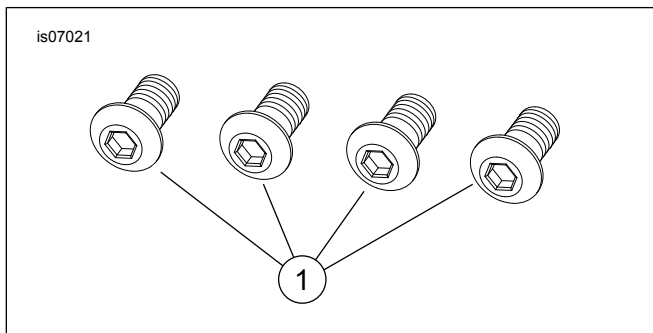

#### Kit Contents

See Figure 1 and Table 1.

### SERVICE PARTS

Figure 1. Service Parts: Softail Tie Down Bracket Hardware Kit

Table 1. Softail Tie Down Bracket Hardware Kit

Description (Quantity)	Part Number
Button head screw, 5/16-24 x 0.625 (4)	91800030