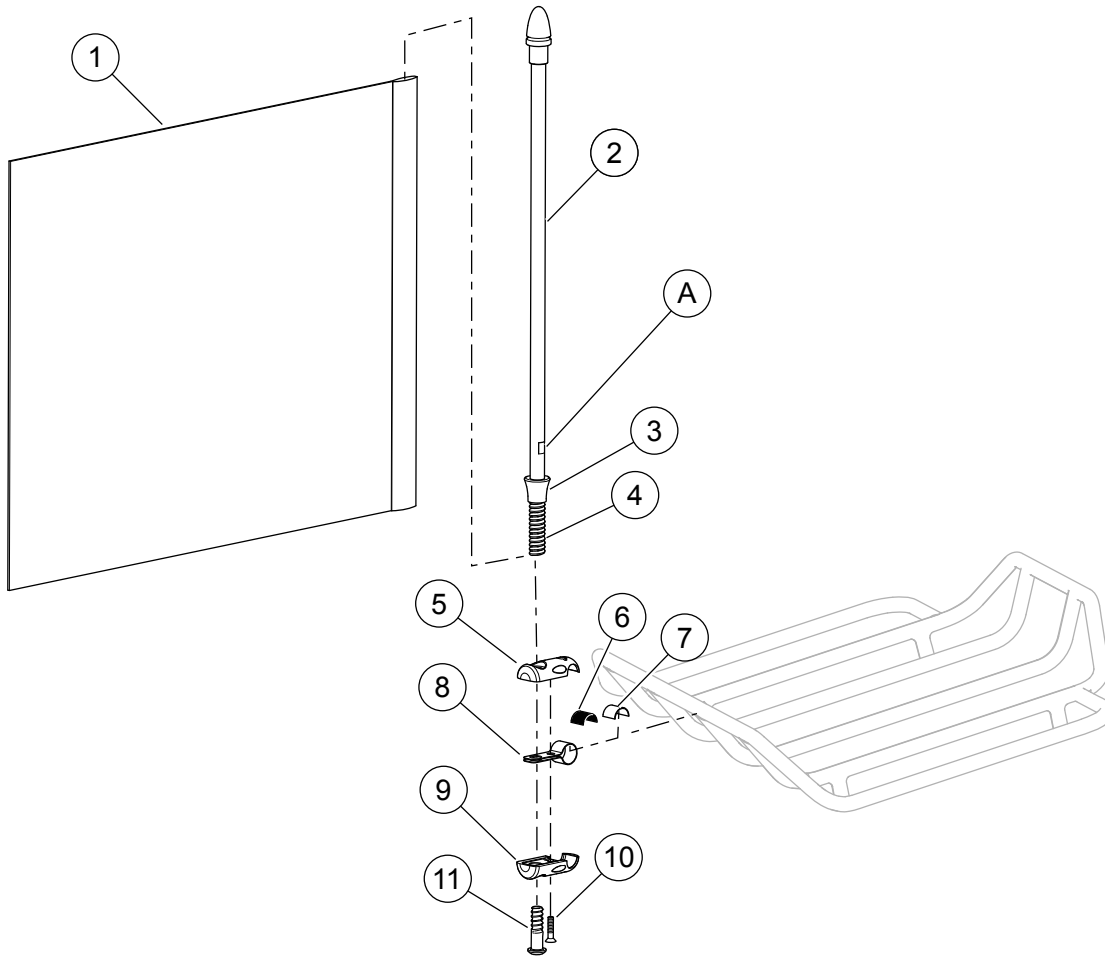

#### NOTE

*Top clamp (5) has one hole. Bottom clamp (9) has two holes.*

5. Place top and bottom clamp into position over spring clip.
6. Place mast assembly into hole in top clamp.
7. Install small screw (10) from kit in bottom clamp.
8. Install large screw (11) into bottom clamp and screw to mast.
9. Holding flat area of mast (A) with wrench, tighten large screw to 13.6 N·m (120 **in-lbs**).
10. Tighten small screw to 1.7 N·m (15 **in-lbs**). Make sure both screws have been tightened to their proper torque.

Figure 1. Service Parts: Premium American Flag Kit

Table 1. Kit Contents

Item	Description (Quantity)	Part Number
1	Flag	94625-98
2	Mast	Not Sold Separately
3	Flag support	Not Sold Separately
4	Spring	Not Sold Separately
5	Top clamp	Not Sold Separately
6	Aluminum strip marked "B"	Not Sold Separately
7	Aluminum strip marked "C"	Not Sold Separately
8	Spring clip	Not Sold Separately
9	Bottom clamp	Not Sold Separately
10	Screw, small	Not Sold Separately
11	Screw, large	Not Sold Separately