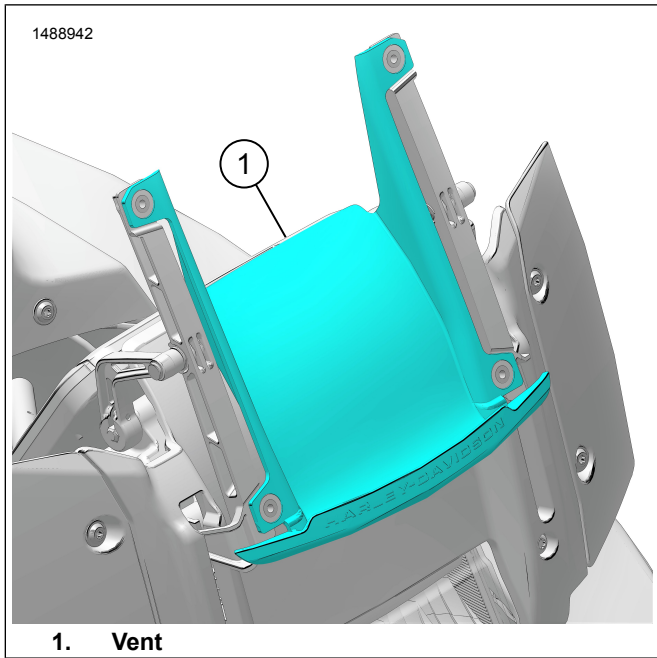

2. Rotate bracket (3).
3. Install pin (1).
4. Install E-clip (4).
5. Repeat steps 1-4 for opposite side.
6. See Figure 2. Install vent (1).
7. See Figure 1. Install **new** windshield (1) from kit.
8. Spray rubber washers (3) with a 50/50 isopropyl alcohol/water solution. This will help aligning the washer in the windshield.
9. Install four rubber washers (3) and screws (2). Tighten. Torque: 3.5–4.5 N·m (31–40 **in-lbs**) Windshield screw

Figure 1.

INSTALLATION

1. See Figure 3. Install **new** grommet (2) from kit.

Figure 2.

Figure 3.

SERVICE PARTS

Figure 4. Service Parts - Pan America Windshield

Table 1. Service Parts - Pan America Windshield