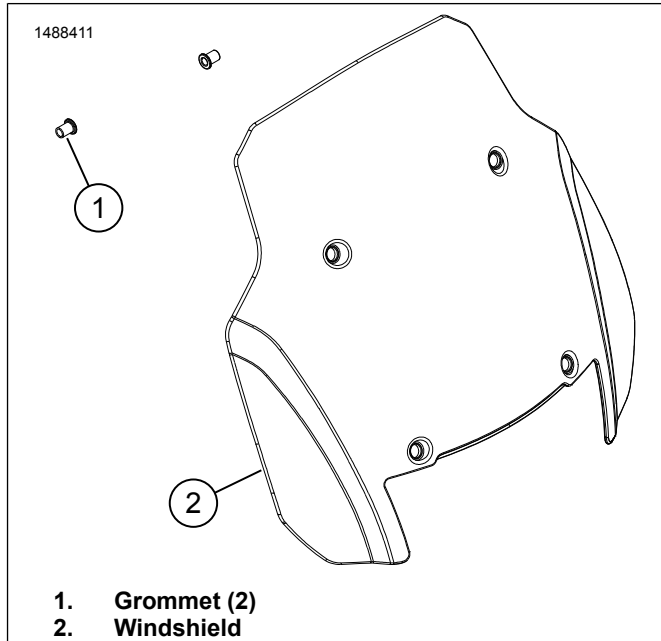

2. Rotate bracket (3).
3. Install pin (1).
4. Install E-clip (4).
5. Repeat steps 1-4 for opposite side.
6. See Figure 2. Install vent (1).
7. See Figure 1. Install **new** windshield (1) from kit.
8. Spray rubber washers (3) with a 50/50 isopropyl alcohol/water solution. This will help aligning the washer in the windshield.
9. Install four rubber washers (3) and screws (2). Tighten. Torque: 3.5–4.5 N·m (31–40 **in-lbs**) Windshield screw

Figure 1.

INSTALLATION

1. See Figure 3. Install **new** grommet (2) from kit.

Figure 2.

Figure 3.

SERVICE PARTS

Figure 4. Service Parts - Pan America Windshield

Table 1. Service Parts - Pan America Windshield

Item	Description (Qty)	Part Number	Kit Number
1	Grommet (2)	12100192 (Gray)	57400456, 57400499
		12100169 (Black)	57400454
2	Windshield, tall, clear	Not sold separately	57400454
	Windshield, short, dark	Not sold separately	57400456
	Windshield, short, clear	Not sold separately	57400499