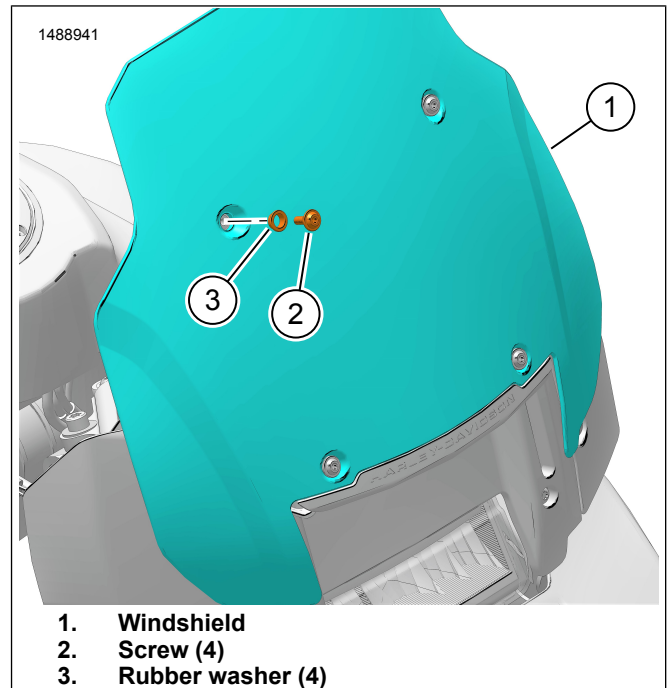

2. Rotate bracket (3).
3. Install pin (1).
4. Install E-clip (4).
5. Repeat steps 1-4 for opposite side.
6. See Figure 2. Install vent (1).
7. See Figure 1. Install **new** windshield (1) from kit.
8. Spray rubber washers (3) with a 50/50 isopropyl alcohol/water solution. This will help aligning the washer in the windshield.
9. Install four rubber washers (3) and screws (2). Tighten. Torque: 3.5–4.5 N·m (31–40 **in-lbs**) Windshield screw

Figure 1.

INSTALLATION

1. See Figure 3. Install **new** grommet (2) from kit.

Figure 2.

Figure 3.

SERVICE PARTS

Figure 4. Service Parts - Pan America Windshield

Table 1. Service Parts - Pan America Windshield