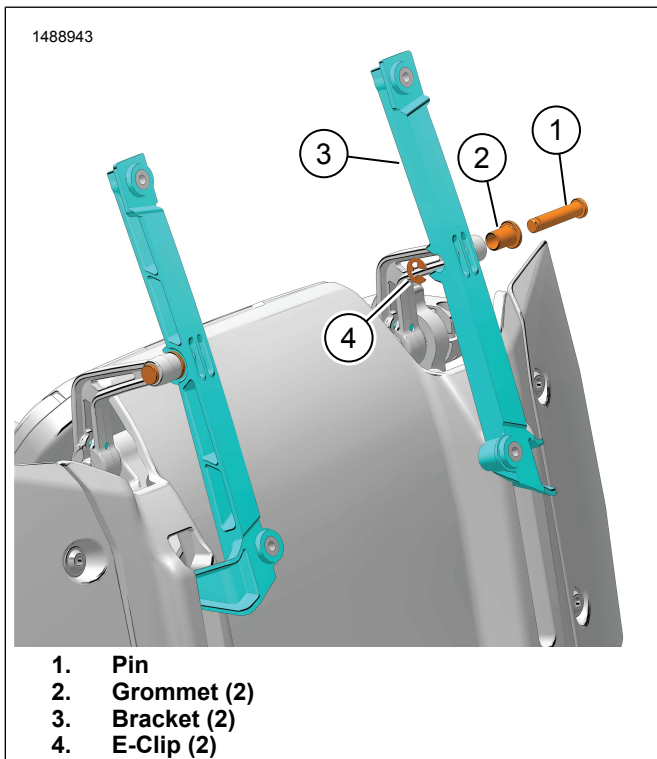

2. Rotate bracket (3).
3. Install pin (1).
4. Install E-clip (4).
5. Repeat steps 1-4 for opposite side.
6. See Figure 2. Install vent (1).
7. See Figure 1. Install **new** windshield (1) from kit.
8. Spray rubber washers (3) with a 50/50 isopropyl alcohol/water solution. This will help aligning the washer in the windshield.
9. Install four rubber washers (3) and screws (2). Tighten. Torque: 3.5–4.5 N·m (31–40 **in-lbs**) Windshield screw

Figure 1.

INSTALLATION

1. See Figure 3. Install **new** grommet (2) from kit.

Figure 2.

Figure 3.

SERVICE PARTS

Figure 4. Service Parts - Pan America Windshield

Table 1. Service Parts - Pan America Windshield