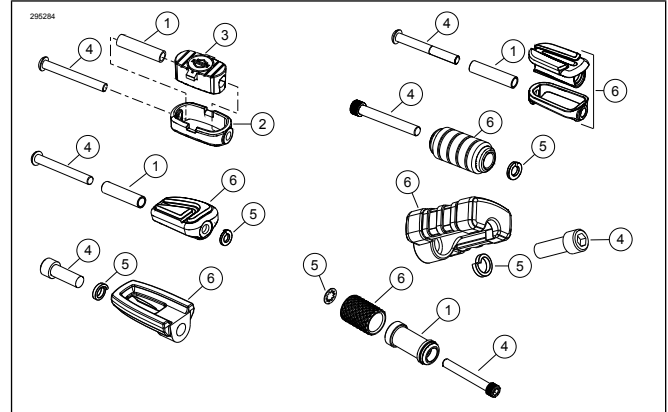

#### Kit Contents

See Figure 1 and Table 1.

### INSTALLATION

- Remove existing shifter peg.
- See Figure 1. **For Kits 33946-05 and 33600008:** Assemble shifter peg, if necessary:
  - Insert spacer tube (1) in the tread (3).
  - Install the tread with spacer tube insert into the chrome cover (2). Verify that the tread is oriented properly.
- For Kits 33946-05 and 33600008:** Install shifter peg assembly and screw (4) to shift lever. Do not tighten. **For Kits 33600075, 33600154, 33600256, 33600257, 33600295, 33600303 and 33600357:** Install shifter peg assembly using screw (4) and washer (5). Position washer between shifter peg and shift lever. Do not tighten. **For Kits 33600295 and 33600303:** Place washer under bolt head.
- Rotate the shifter peg to the desired orientation.
- Secure screw. Tighten.  
Torque: 16.3–18.9 N·m (144–168 in-lbs) *Screw*

### SERVICE PARTS

Figure 1. Shifter Peg Kit

Table 1. Service Parts

Item	Description (Quantity)	Part Number
1	Spacer (Bar & Shield)	50784-97
	Spacer (Slipstream)	12400026
	Spacer (Airflow)	12400026
2	Cover (Bar & Shield)	33947-05
	Cover (Slipstream)	Not sold separately
	Cover (Airflow)	Not sold separately
3	Tread (all Kits)	Not sold separately
4	Screw (Bar & Shield, Slipstream)	94545-03
	Screw (Slipstream)	94545-03
	Screw (Airflow)	4196
	Screw (Chrome)	10500108
	Screw (Black)	10500107
	Screw (Endgame)	10201005
	Screw ('66 Collection)	10201005
5	Lockwasher (Airflow only)	7041
	Lockwasher (Chrome)	7041
	Lockwasher (Black)	7085
	Lockwasher (Endgame)	7042
	Lockwasher ('66 Collection)	10300230
6	Shifter Peg Assembly (Bar & Shield, Slipstream)	Not sold separately
	Shifter Peg Assembly (Slipstream)	33600007
	Shifter Peg Assembly (Airflow)	33600056
	Shifter Peg Assembly (Black Airflow)	33600098
	Shifter Peg Assembly (Chrome, Kahuna)	33600251
	Shifter Peg Assembly (Black, Kahuna)	33600244
	Shifter Peg Assembly (Endgame)	Not sold separately
	Shifter Peg Assembly ('66 Collection)	33600369