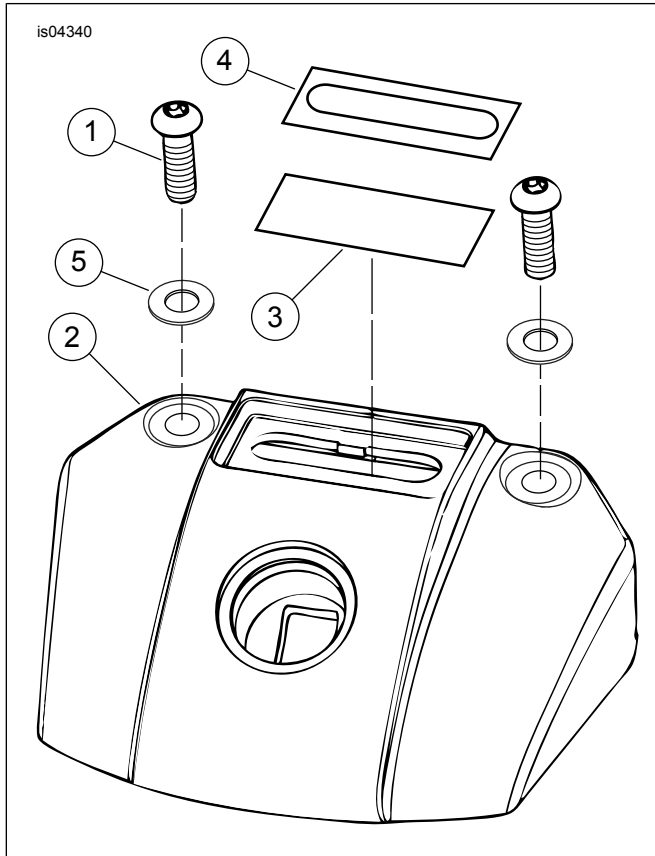

### INSTALLATION

1. See Figure 1. Remove and save snap plug (1) from existing headlamp bracket (5).
2. Remove and save headlamp adjusting nut (2), lock washer (3) and adjustment washer (4).
3. Remove two screws and washers securing headlamp bracket. Discard screws and washers.
4. See Figure 2 and Table 1. On FXDL models, peel off adhesive and install headlamp bracket trim (4), (black with cutout) to recessed area of headlamp bracket. On all other models, peel off adhesive and install bracket trim (3) to recessed area of headlamp bracket.
5. Install new headlamp bracket (2) using two TORX® screws (1) and washers (5) from kit. Tighten screws to 14–16 N·m (10–12 ft-lbs).
6. Install headlamp adjusting washer, lock washer and adjustment nut removed in Step 3. Tighten nut to 14–20 N·m (10–15 ft-lbs).
7. Adjust headlamp as necessary by following instructions in applicable Owner's Manual.
8. Install snap plug removed in Step 1.

Figure 1. Remove Stock Headlamp Bracket

## SERVICE PARTS

Figure 2. Service Parts: Chrome Headlamp Bracket Kit

Table 1. Service Parts

| Item | Description (Quantity)                    | Part Number         |
|------|---|---------------------|
| 1    | Screw, buttonhead TORX (2)                | 94601-98            |
| 2    | Bracket, headlamp, chrome                 | Not Sold Separately |
| 3    | Trim, headlamp bracket                    | Not Sold Separately |
| 4    | Trim, black, headlamp bracket (FXDL only) | 67807-92            |
| 5    | Washer, flat (2)                          | 6330                |