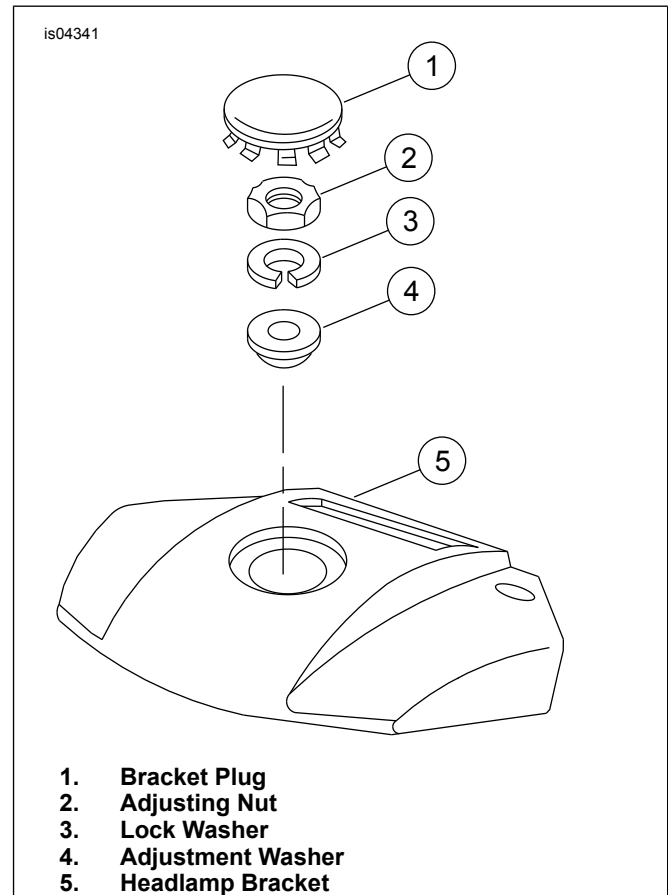

#### Kit Contents

See Figure 2 and Table 1.

### INSTALLATION

1. See Figure 1. Remove and save snap plug (1) from existing headlamp bracket (5).
2. Remove and save headlamp adjusting nut (2), lock washer (3) and adjustment washer (4).
3. Remove two screws and washers securing headlamp bracket. Discard screws and washers.
4. See Figure 2 and Table 1. On FXDL models, peel off adhesive and install headlamp bracket trim (4), (black with cutout) to recessed area of headlamp bracket. On all other models, peel off adhesive and install bracket trim (3) to recessed area of headlamp bracket.
5. Install new headlamp bracket (2) using two TORX® screws (1) and washers (5) from kit. Tighten screws to 14–16 N·m (10–12 ft-lbs).
6. Install headlamp adjusting washer, lock washer and adjustment nut removed in Step 3. Tighten nut to 14–20 N·m (10–15 ft-lbs).
7. Adjust headlamp as necessary by following instructions in applicable Owner's Manual.
8. Install snap plug removed in Step 1.

Figure 1. Remove Stock Headlamp Bracket