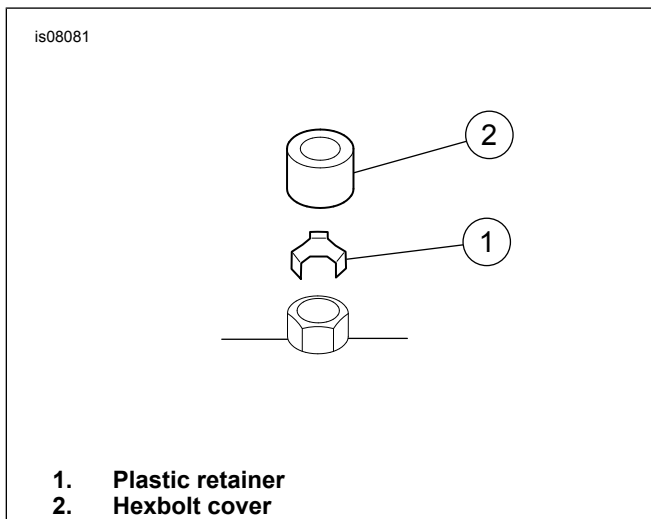

INSTRUCTIONS

J00717

2013-11-01

HEXBOLT COVERS

DESCRIPTION

Table 1. Service Parts

Item	Description (Quantity)	Part Number
1	1/2 inch Satin Chrome with H-D Logo	43879-96
2	1/2 inch Chrome with H-D Logo	43880-96
3	1/2 inch Chrome	43881-96
4	9/16 inch Satin Chrome with H-D Logo	43882-96
5	9/16 inch Chrome with H-D Logo	43892-96
6	9/16 inch Chrome	43850-96

INSTALLATION

1. See Figure 1. Remove plastic retainer (1) from tree and place retainer over hex bolt head.
2. Push hexbolt cover (2) over retainer.

Figure 1. Installing Hexbolt Covers