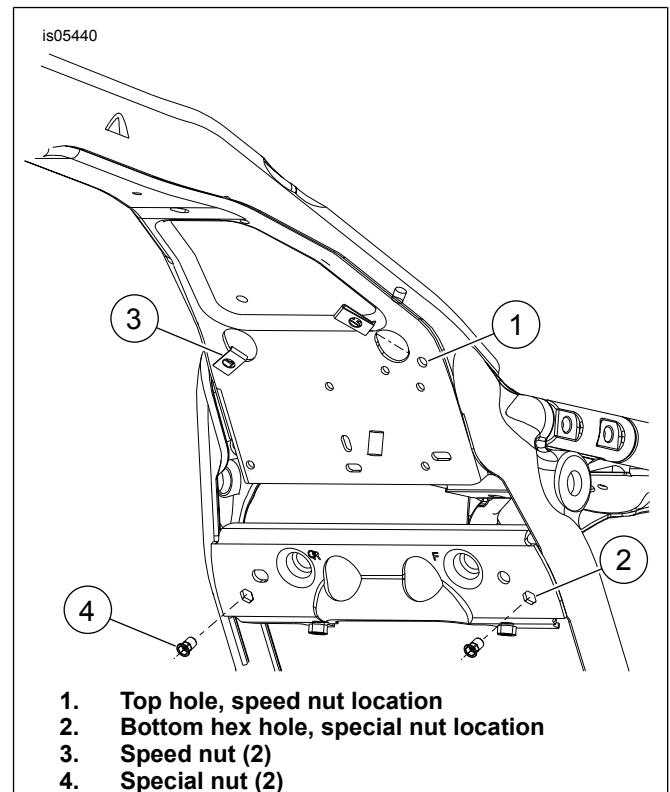

1. Remove and discard rear spark plug wire retainer.
2. Figure 1 Install speed nut (3) through large hole with flat side facing down.
 - a. Align threaded holes to small mounting holes in plate.
3. Figure 1 Install special nuts (4) into bottom hex hole (2).
 - a. See Figure 3 and Table 1 Install washer (2) to screw (1).
 - b. Insert screw (1) fully into special nut (4).
 - c. Press special nut assembly firmly against crossmember.
 - d. Tighten screw (1) (approximately 2-1/2 turns).
Torque: 6.8 N·m (60 **in-lbs**)
 - e. Remove screw (1) and washer (2).
 - f. Repeat procedure for opposite side.

5. Install washers (2) and screws (1). Tighten.
Torque: 2.8–3.9 N·m (25–35 **in-lbs**)
6. Attach rear spark plug wire to left deflector cable clip (5).

Figure 1. Fastener Locations

is05439

- 1. Screw (4)
- 2. Washer (4)
- 3. Right deflector
- 4. Left deflector
- 5. Spark plug cable clip

Figure 2. Installing Air Deflectors

SERVICE PARTS

Table 1. Service Parts

Item	Description (Quantity)	Part Number
1	Screw (4)	3787
2	Flat washer (4)	6036
3	Speed nut (2)	8108
4	Special nut (2)	8194
5	Mid-frame air deflector, right (for 58167-09)	58167-09
	Mid-frame air deflector, right (for 58002-09A, without chassis fan)	58002-09
	Mid-frame air deflector, right (for 57200157, with chassis fan)	58167-09
	Mid-frame air deflector, translucent right	57200243
6	Mid-frame air deflector, left	58169-09
	Mid-frame air deflector, translucent left	57200256