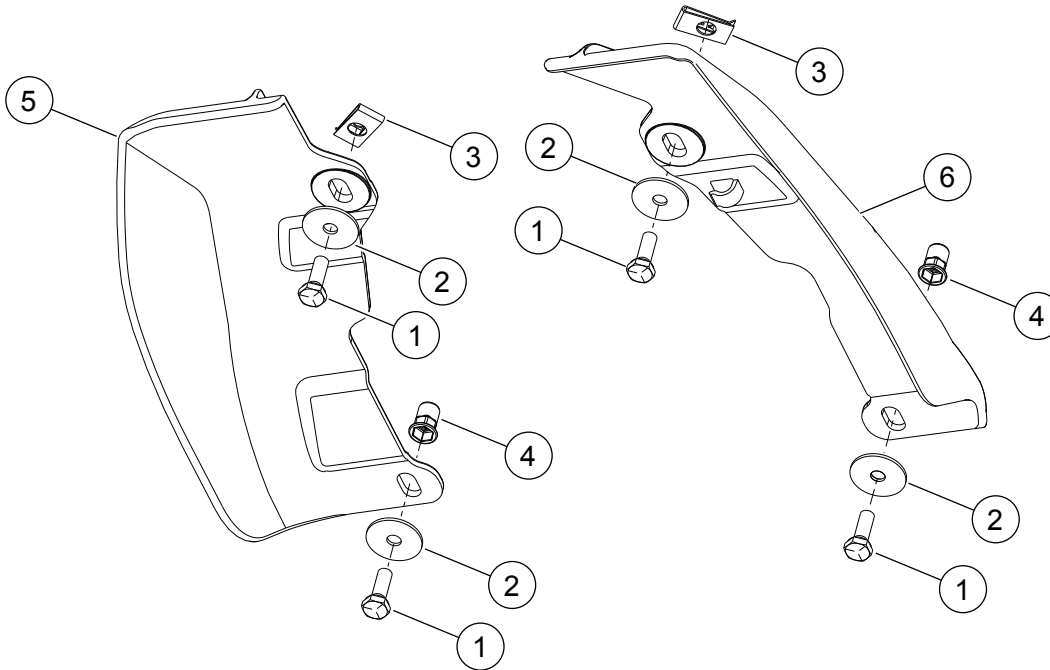

1. Remove and discard rear spark plug wire retainer.
2. Figure 1 Install speed nut (3) through large hole with flat side facing down.
 - a. Align threaded holes to small mounting holes in plate.
3. Figure 1 Install special nuts (4) into bottom hex hole (2).
 - a. See Figure 3 and Table 1 Install washer (2) to screw (1).
 - b. Insert screw (1) fully into special nut (4).
 - c. Press special nut assembly firmly against crossmember.
 - d. Tighten screw (1) (approximately 2-1/2 turns).
Torque: 6.8 N·m (60 **in-lbs**)
 - e. Remove screw (1) and washer (2).
 - f. Repeat procedure for opposite side.

5. Install washers (2) and screws (1). Tighten.
Torque: 2.8–3.9 N·m (25–35 **in-lbs**)
6. Attach rear spark plug wire to left deflector cable clip (5).

Figure 1. Fastener Locations

is05439

- 1. Screw (4)
- 2. Washer (4)
- 3. Right deflector
- 4. Left deflector
- 5. Spark plug cable clip

Figure 2. Installing Air Deflectors

SERVICE PARTS

Table 1. Service Parts

Item	Description (Quantity)	Part Number
1	Screw (4)	3787
2	Flat washer (4)	6036
3	Speed nut (2)	8108
4	Special nut (2)	8194
5	Mid-frame air deflector, right (for 58167-09)	58167-09
	Mid-frame air deflector, right (for 58002-09A, without chassis fan)	58002-09
	Mid-frame air deflector, right (for 57200157, with chassis fan)	58167-09
	Mid-frame air deflector, translucent right	57200243
6	Mid-frame air deflector, left	58169-09
	Mid-frame air deflector, translucent left	57200256

is05434

Figure 3. Service Parts: Mid-Frame Air Deflectors