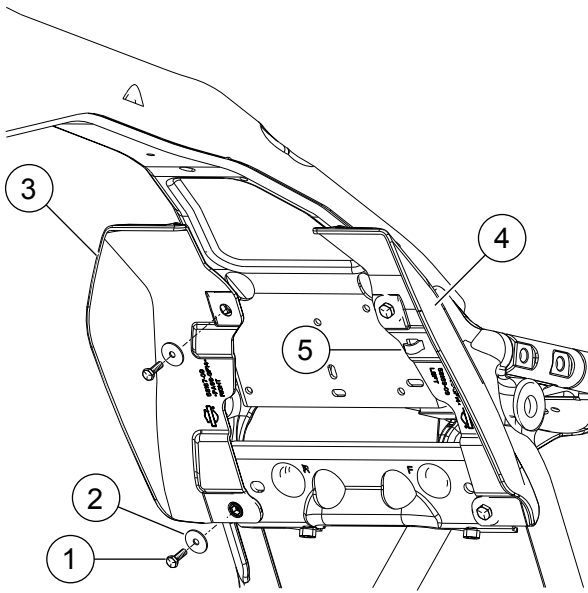

1. Remove and discard rear spark plug wire retainer.
2. Figure 1 Install speed nut (3) through large hole with flat side facing down.
 - a. Align threaded holes to small mounting holes in plate.
3. Figure 1 Install special nuts (4) into bottom hex hole (2).
 - a. See Figure 3 and Table 1 Install washer (2) to screw (1).
 - b. Insert screw (1) fully into special nut (4).
 - c. Press special nut assembly firmly against crossmember.
 - d. Tighten screw (1) (approximately 2-1/2 turns).
Torque: 6.8 N·m (60 **in-lbs**)
 - e. Remove screw (1) and washer (2).
 - f. Repeat procedure for opposite side.

5. Install washers (2) and screws (1). Tighten.
Torque: 2.8–3.9 N·m (25–35 **in-lbs**)
6. Attach rear spark plug wire to left deflector cable clip (5).

Figure 1. Fastener Locations

is05439

- 1. Screw (4)
- 2. Washer (4)
- 3. Right deflector
- 4. Left deflector
- 5. Spark plug cable clip

Figure 2. Installing Air Deflectors

SERVICE PARTS

Table 1. Service Parts

Item	Description (Quantity)	Part Number
1	Screw (4)	3787
2	Flat washer (4)	6036
3	Speed nut (2)	8108
4	Special nut (2)	8194
5	Mid-frame air deflector, right (for 58167-09)	58167-09
	Mid-frame air deflector, right (for 58002-09A, without chassis fan)	58002-09
	Mid-frame air deflector, right (for 57200157, with chassis fan)	58167-09
	Mid-frame air deflector, translucent right	57200243
6	Mid-frame air deflector, left	58169-09
	Mid-frame air deflector, translucent left	57200256