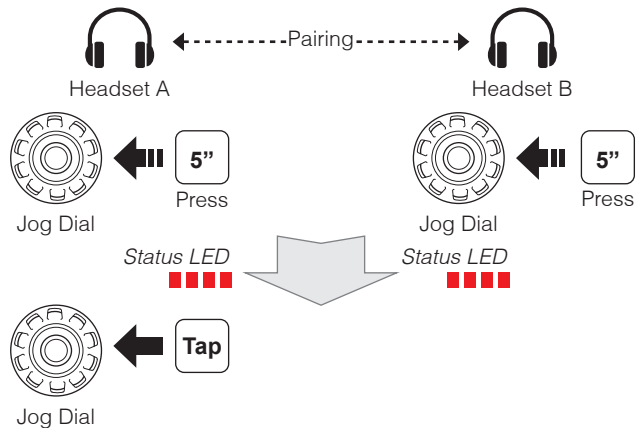

### Music

Press

Rotating while Pressing

### Battery Check

Power On

70 ~ 100%

Status LED

30 ~ 70%

0 ~ 30%

### Headset Pairing Intercom

### Multiple Headset Pairing Intercom

Last Come, First Served