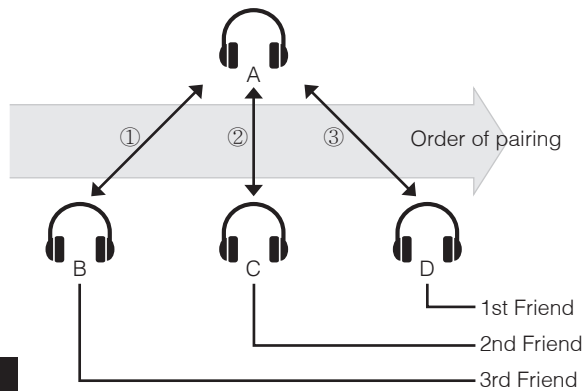

Music

Press

Rotating while Pressing

Battery Check

Power On

70 ~ 100%

Status LED

30 ~ 70%

0 ~ 30%

Headset Pairing Intercom

Multiple Headset Pairing Intercom

Last Come, First Served

Start Intercom

End Intercom

A full version of the manual is downloadable at www.sena.com.

Customer Support: support.sena.com
E-mail: support@sena.com