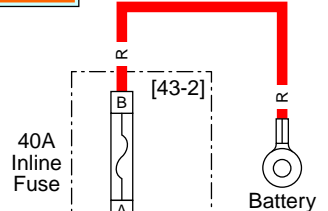

OE Radio: 2016 Touring (FLHX/S)

OE Radio: 2016 Touring (FLT)

P&A Radio with 1 Amp: 2016 Touring

P&A Radio with 2 Amps (1 of 2): 2016 Touring

To Main Harness

P&A Radio with 2 Amps (2 of 2): 2016 Touring

Front Lighting and Hand Controls: 2016 Sportster