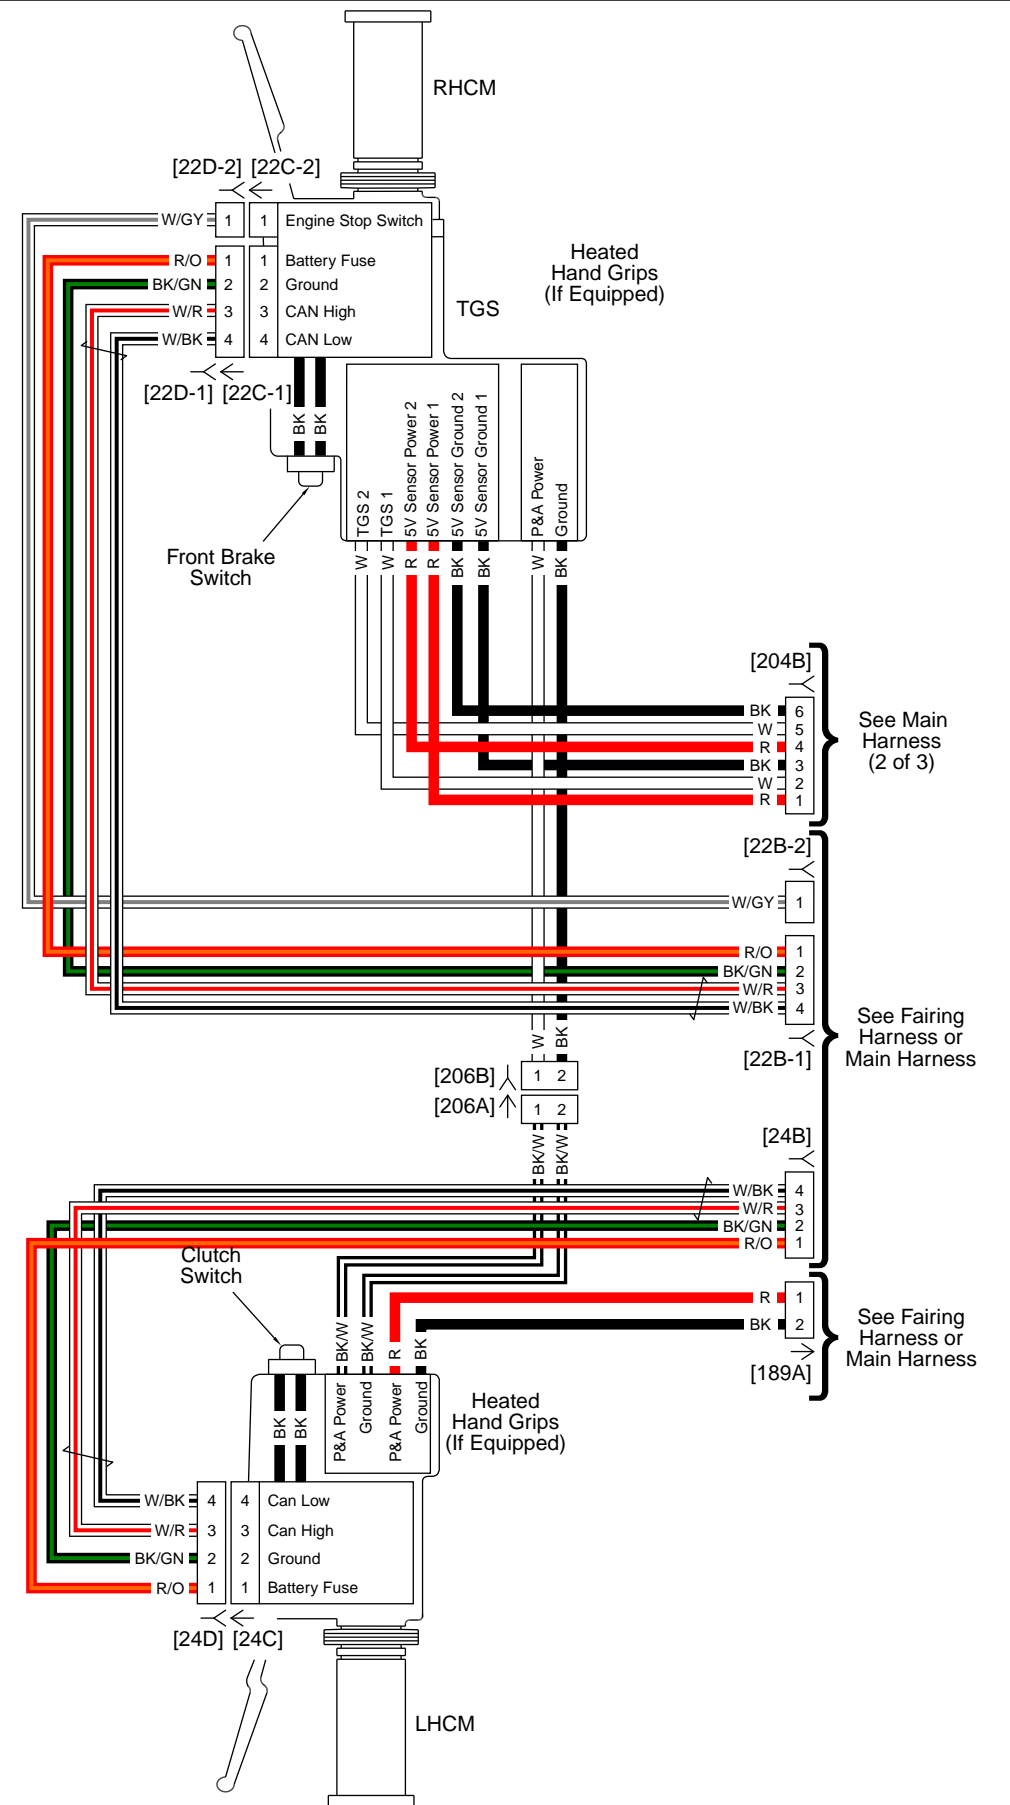

Main Harness (2 of 2): 2016 Street

FLHTCUTG

Dual Headlamps

FLHTCUTG

FLRT

FLRT

Front Lighting and Hand Controls: 2016 Trike Models

Fairing Harness FLHTCUTG: 2016 Trike Model

Main Harness FLHTCUTG (1 of 3): 2016 Trike Model

Main Harness FLHTCUTG (2 of 3): 2016 Trike Model

Main Harness FLHTCUTG (3 of 3): 2016 Trike Model

Main Harness FLRT (1 of 3): 2016 Trike Model

Main Harness FLRT (2 of 3): 2016 Trike Model