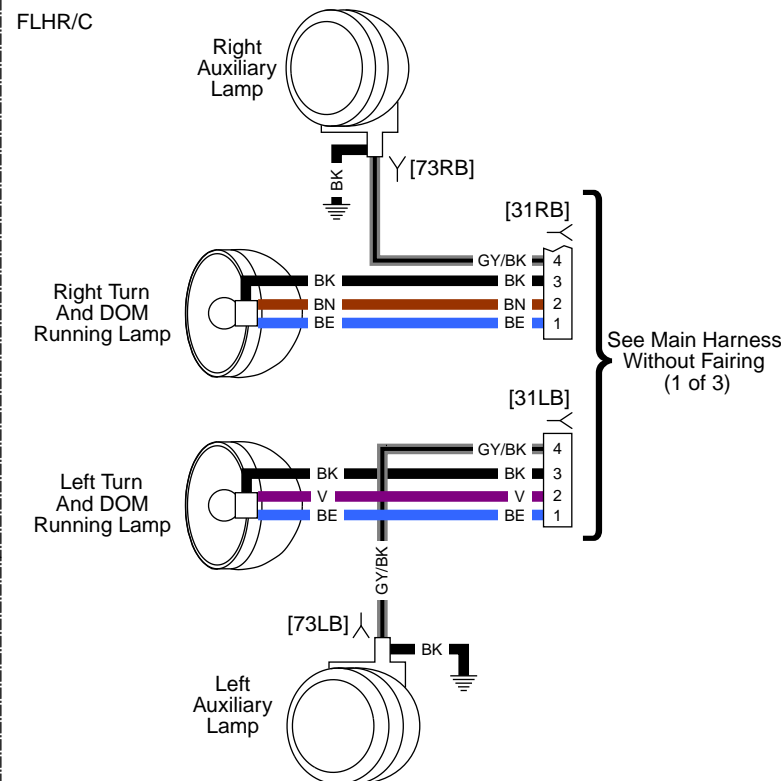

With Fairing

W/O Fairing

Sensor Grounds FLH: 2016 Touring

Sensor Grounds FLT: 2016 Touring

Ground Circuit FLH: 2016 Touring

Ground Circuit FLT: 2016 Touring

Front Lighting and Hand Controls: 2016 Touring

Fairing Harness FLH: 2016 Touring

Fairing Harness FLT: 2016 Touring

See Main Harness FLH With Fairing Page 2 of 3

See Main Harness FLH With Fairing Page 3 of 3

Main Harness FLH (1 of 3): 2016 Touring (with Fairing)

Main Harness FLH (3 of 3): 2016 Touring (with Fairing)