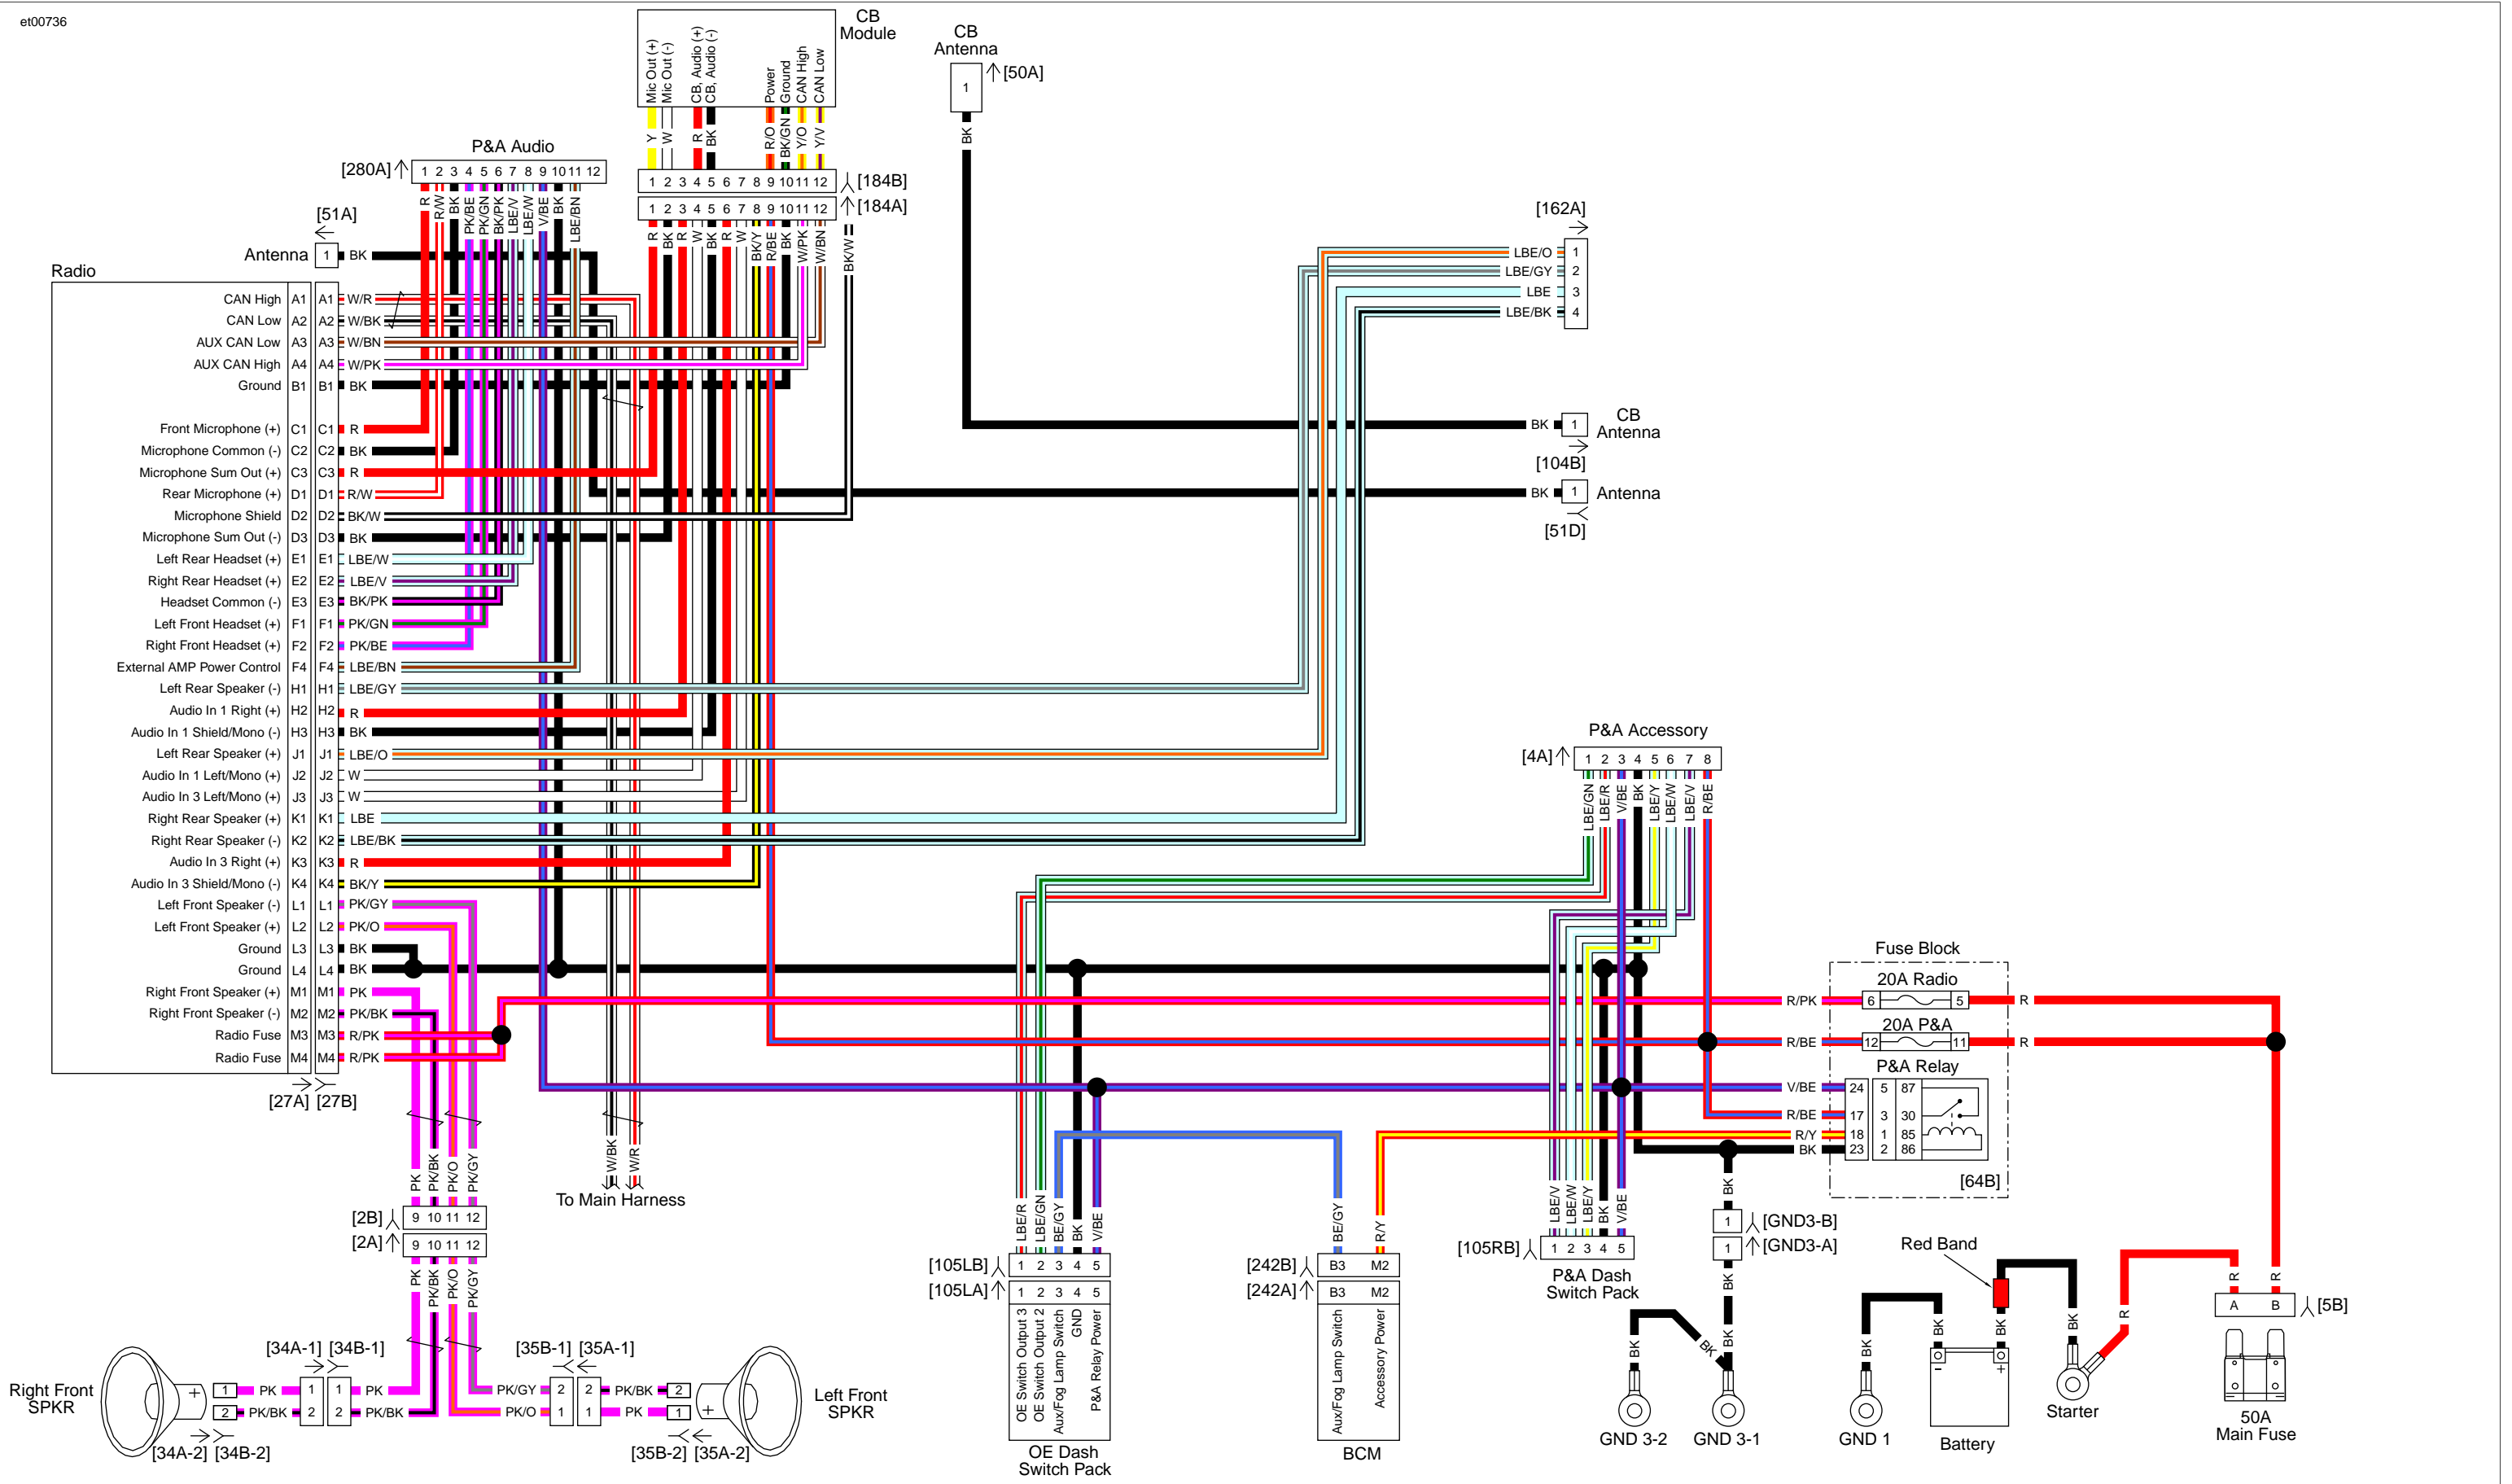

OE Radio: 2016 Touring (Except FLHX/S, FLT)