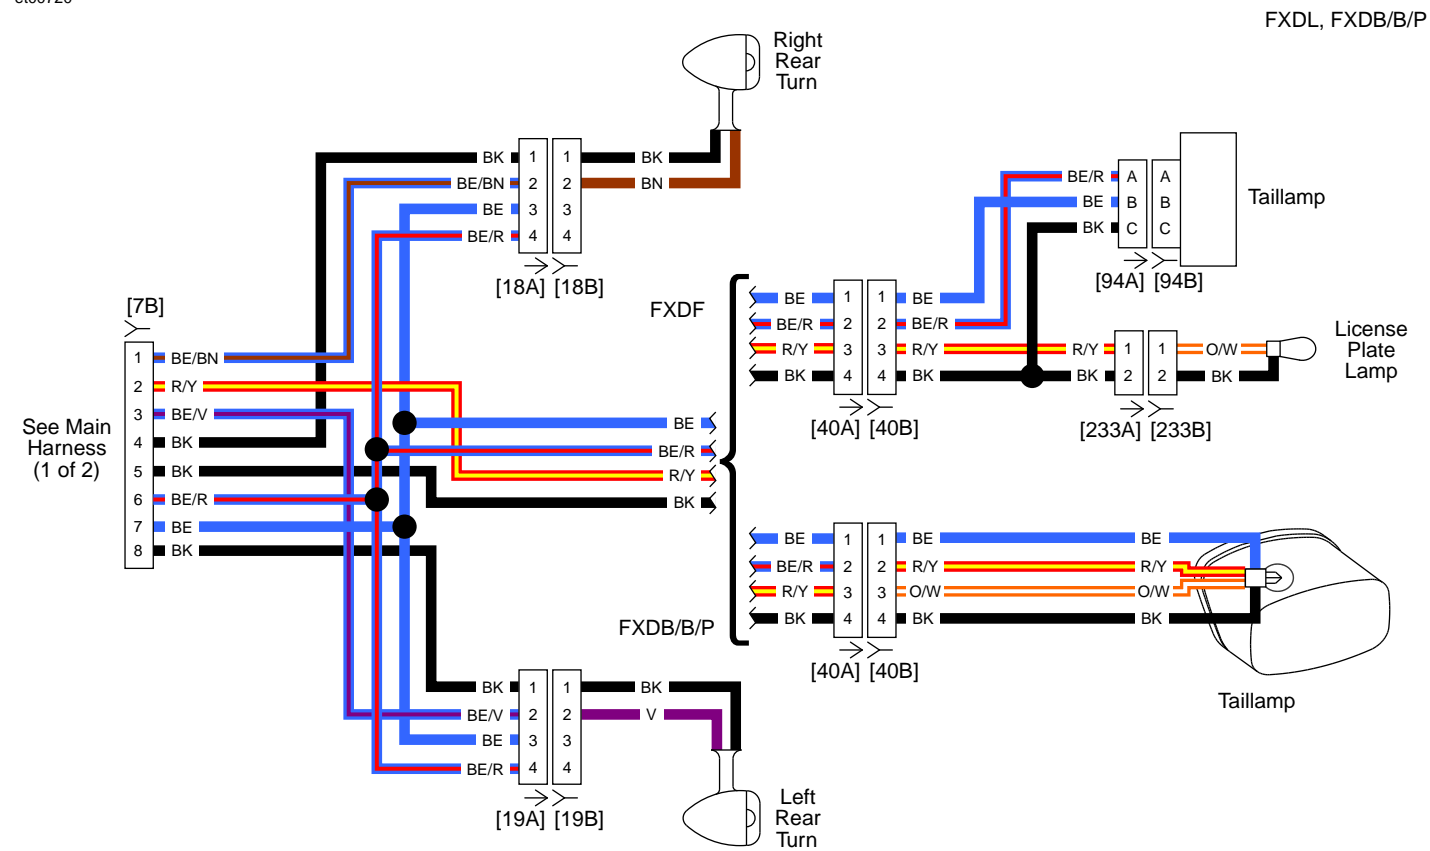

et00669

Front Lighting and Hand Controls: 2016 Dyna

Main Harness 1 of 3 (except FXDL): 2016 Dyna

Main Harness 2 of 3 (FXDL): 2016 Dyna

Main Harness 3 of 3: 2016 Dyna

Rear Lighting: 2016 Dyna

Front Lighting and Hand Controls: 2016 Softail