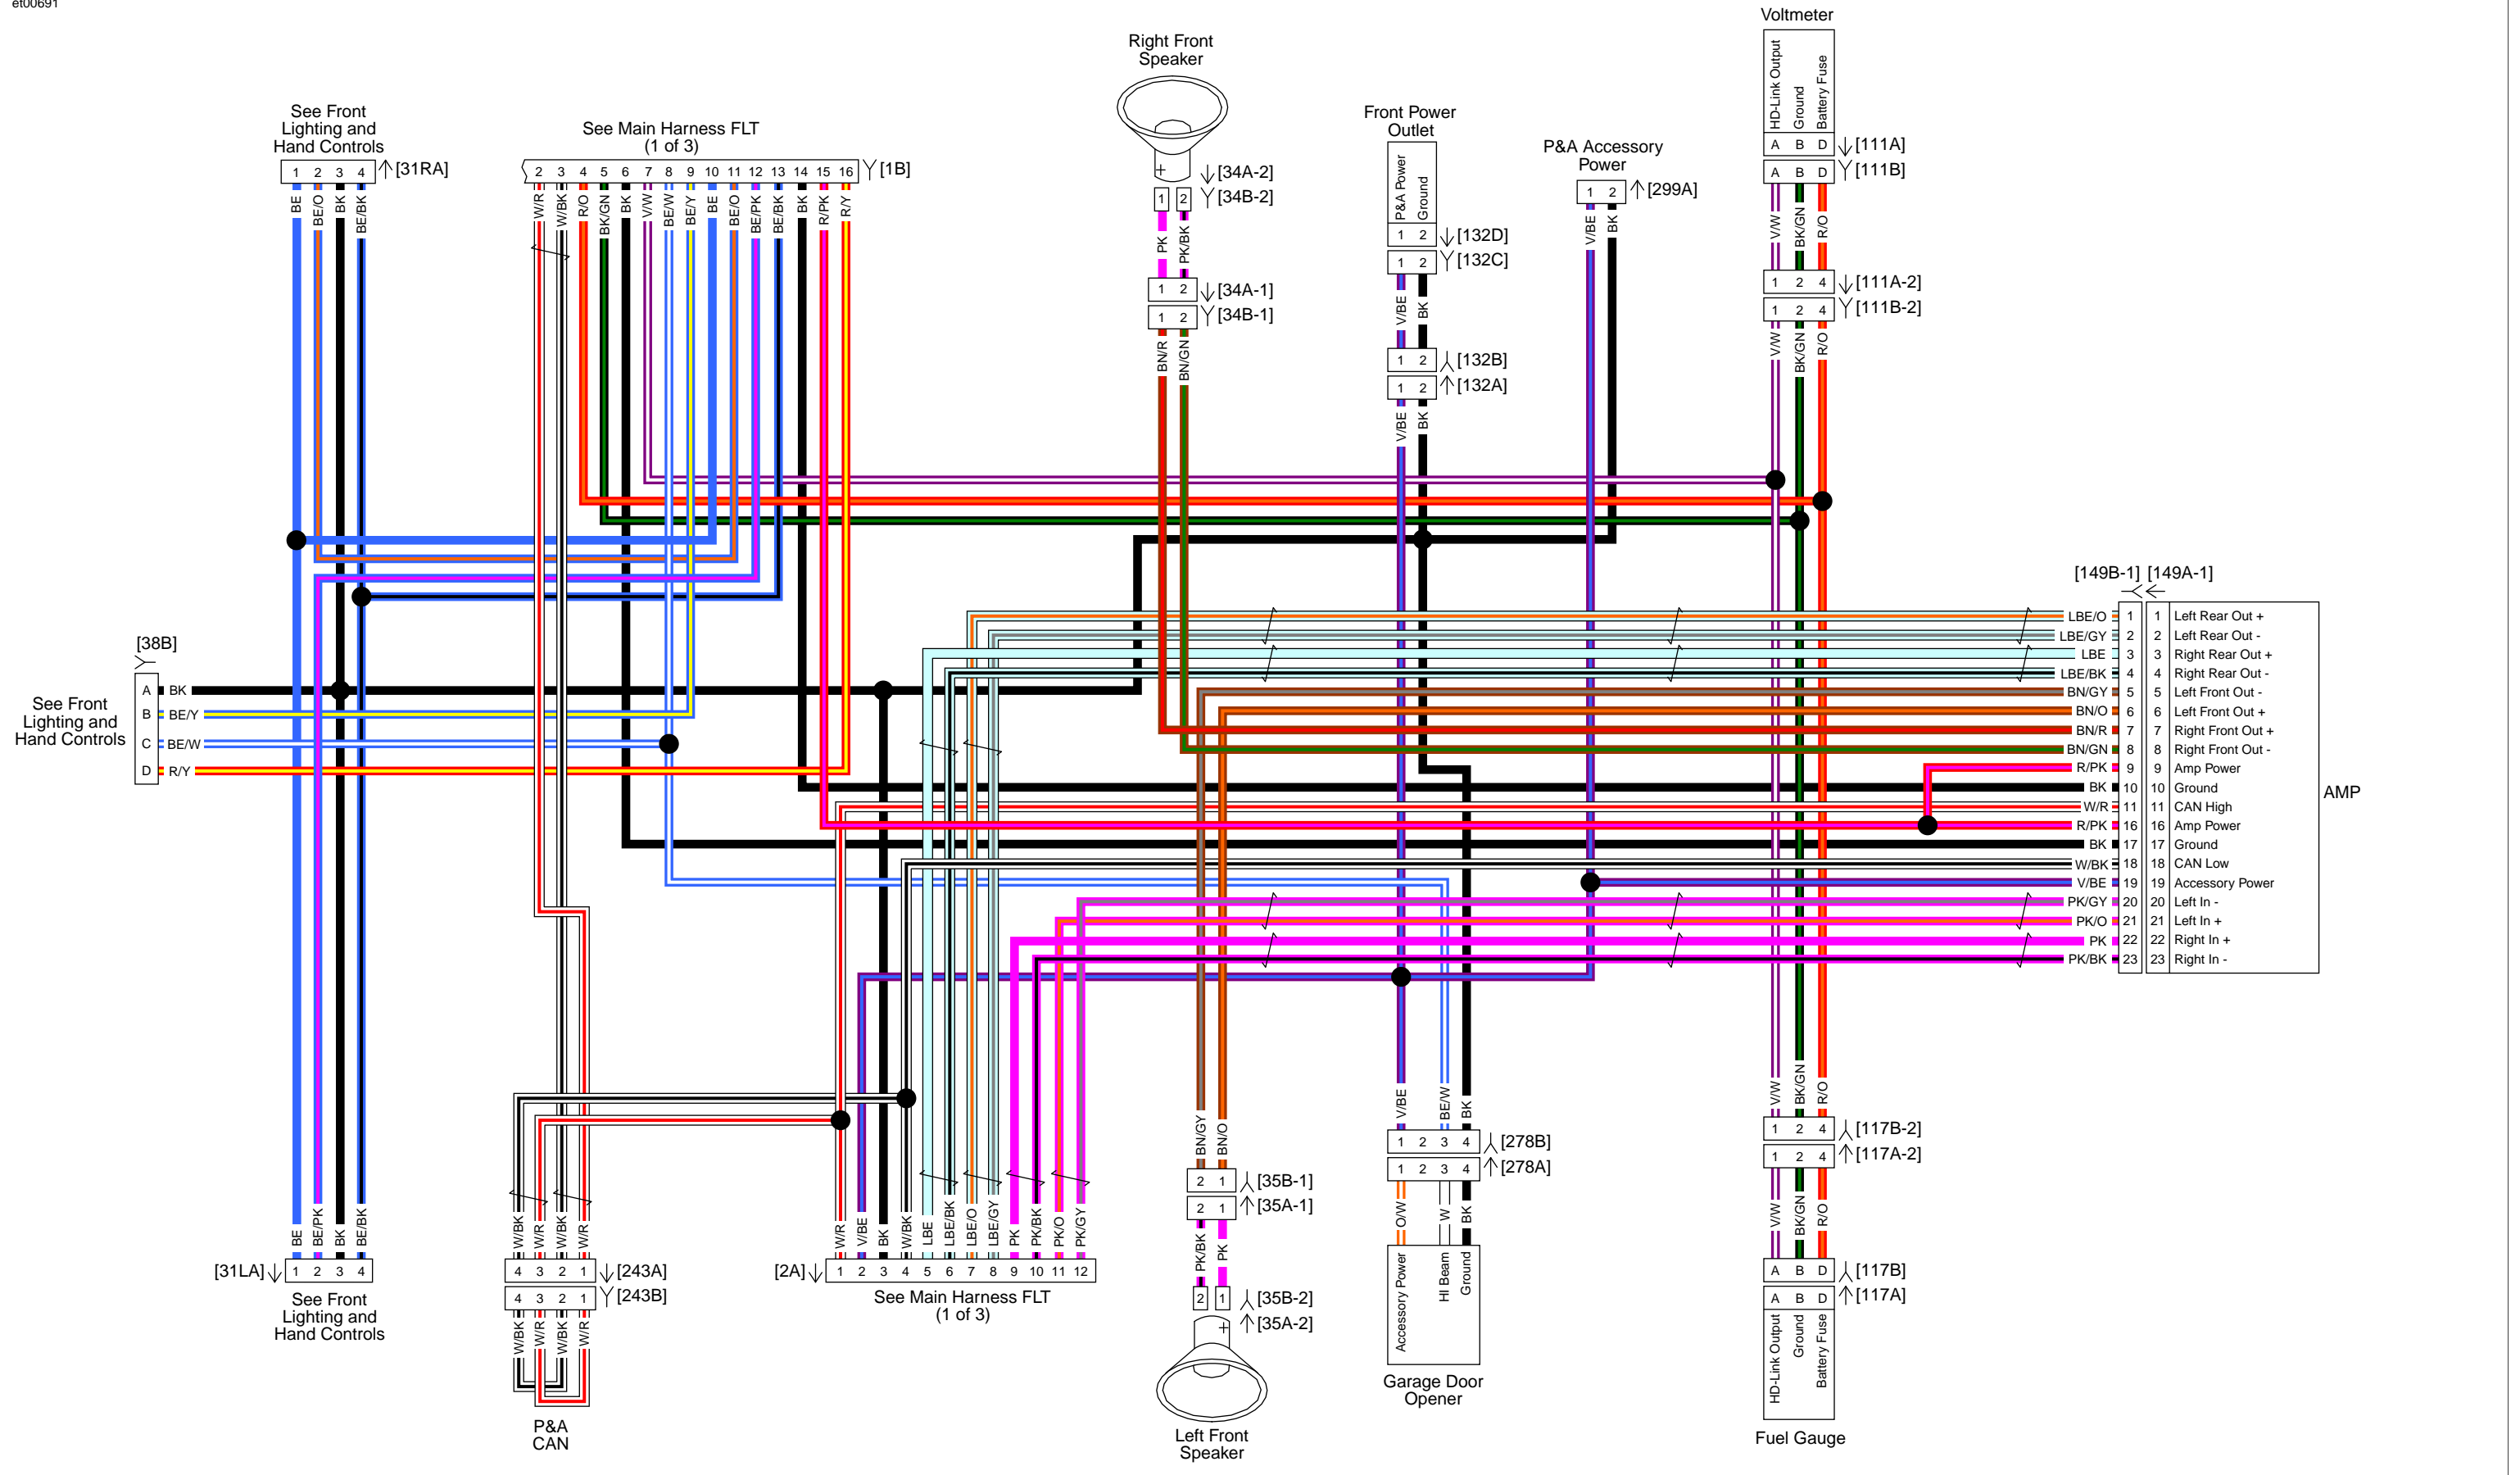

Front Lighting and Hand Controls: 2016 FLTRUSE