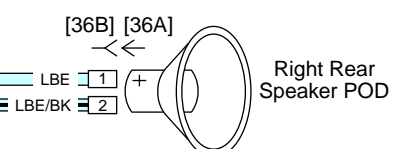

OE Radio: 2016 Touring (FLHX/S)

OE Radio: 2016 Touring (FLT)

P&A Radio with 1 Amp: 2016 Touring

P&A Radio with 2 Amps (1 of 2): 2016 Touring

To Main Harness

P&A Radio with 2 Amps (2 of 2): 2016 Touring

Front Lighting and Hand Controls: 2016 Sportster