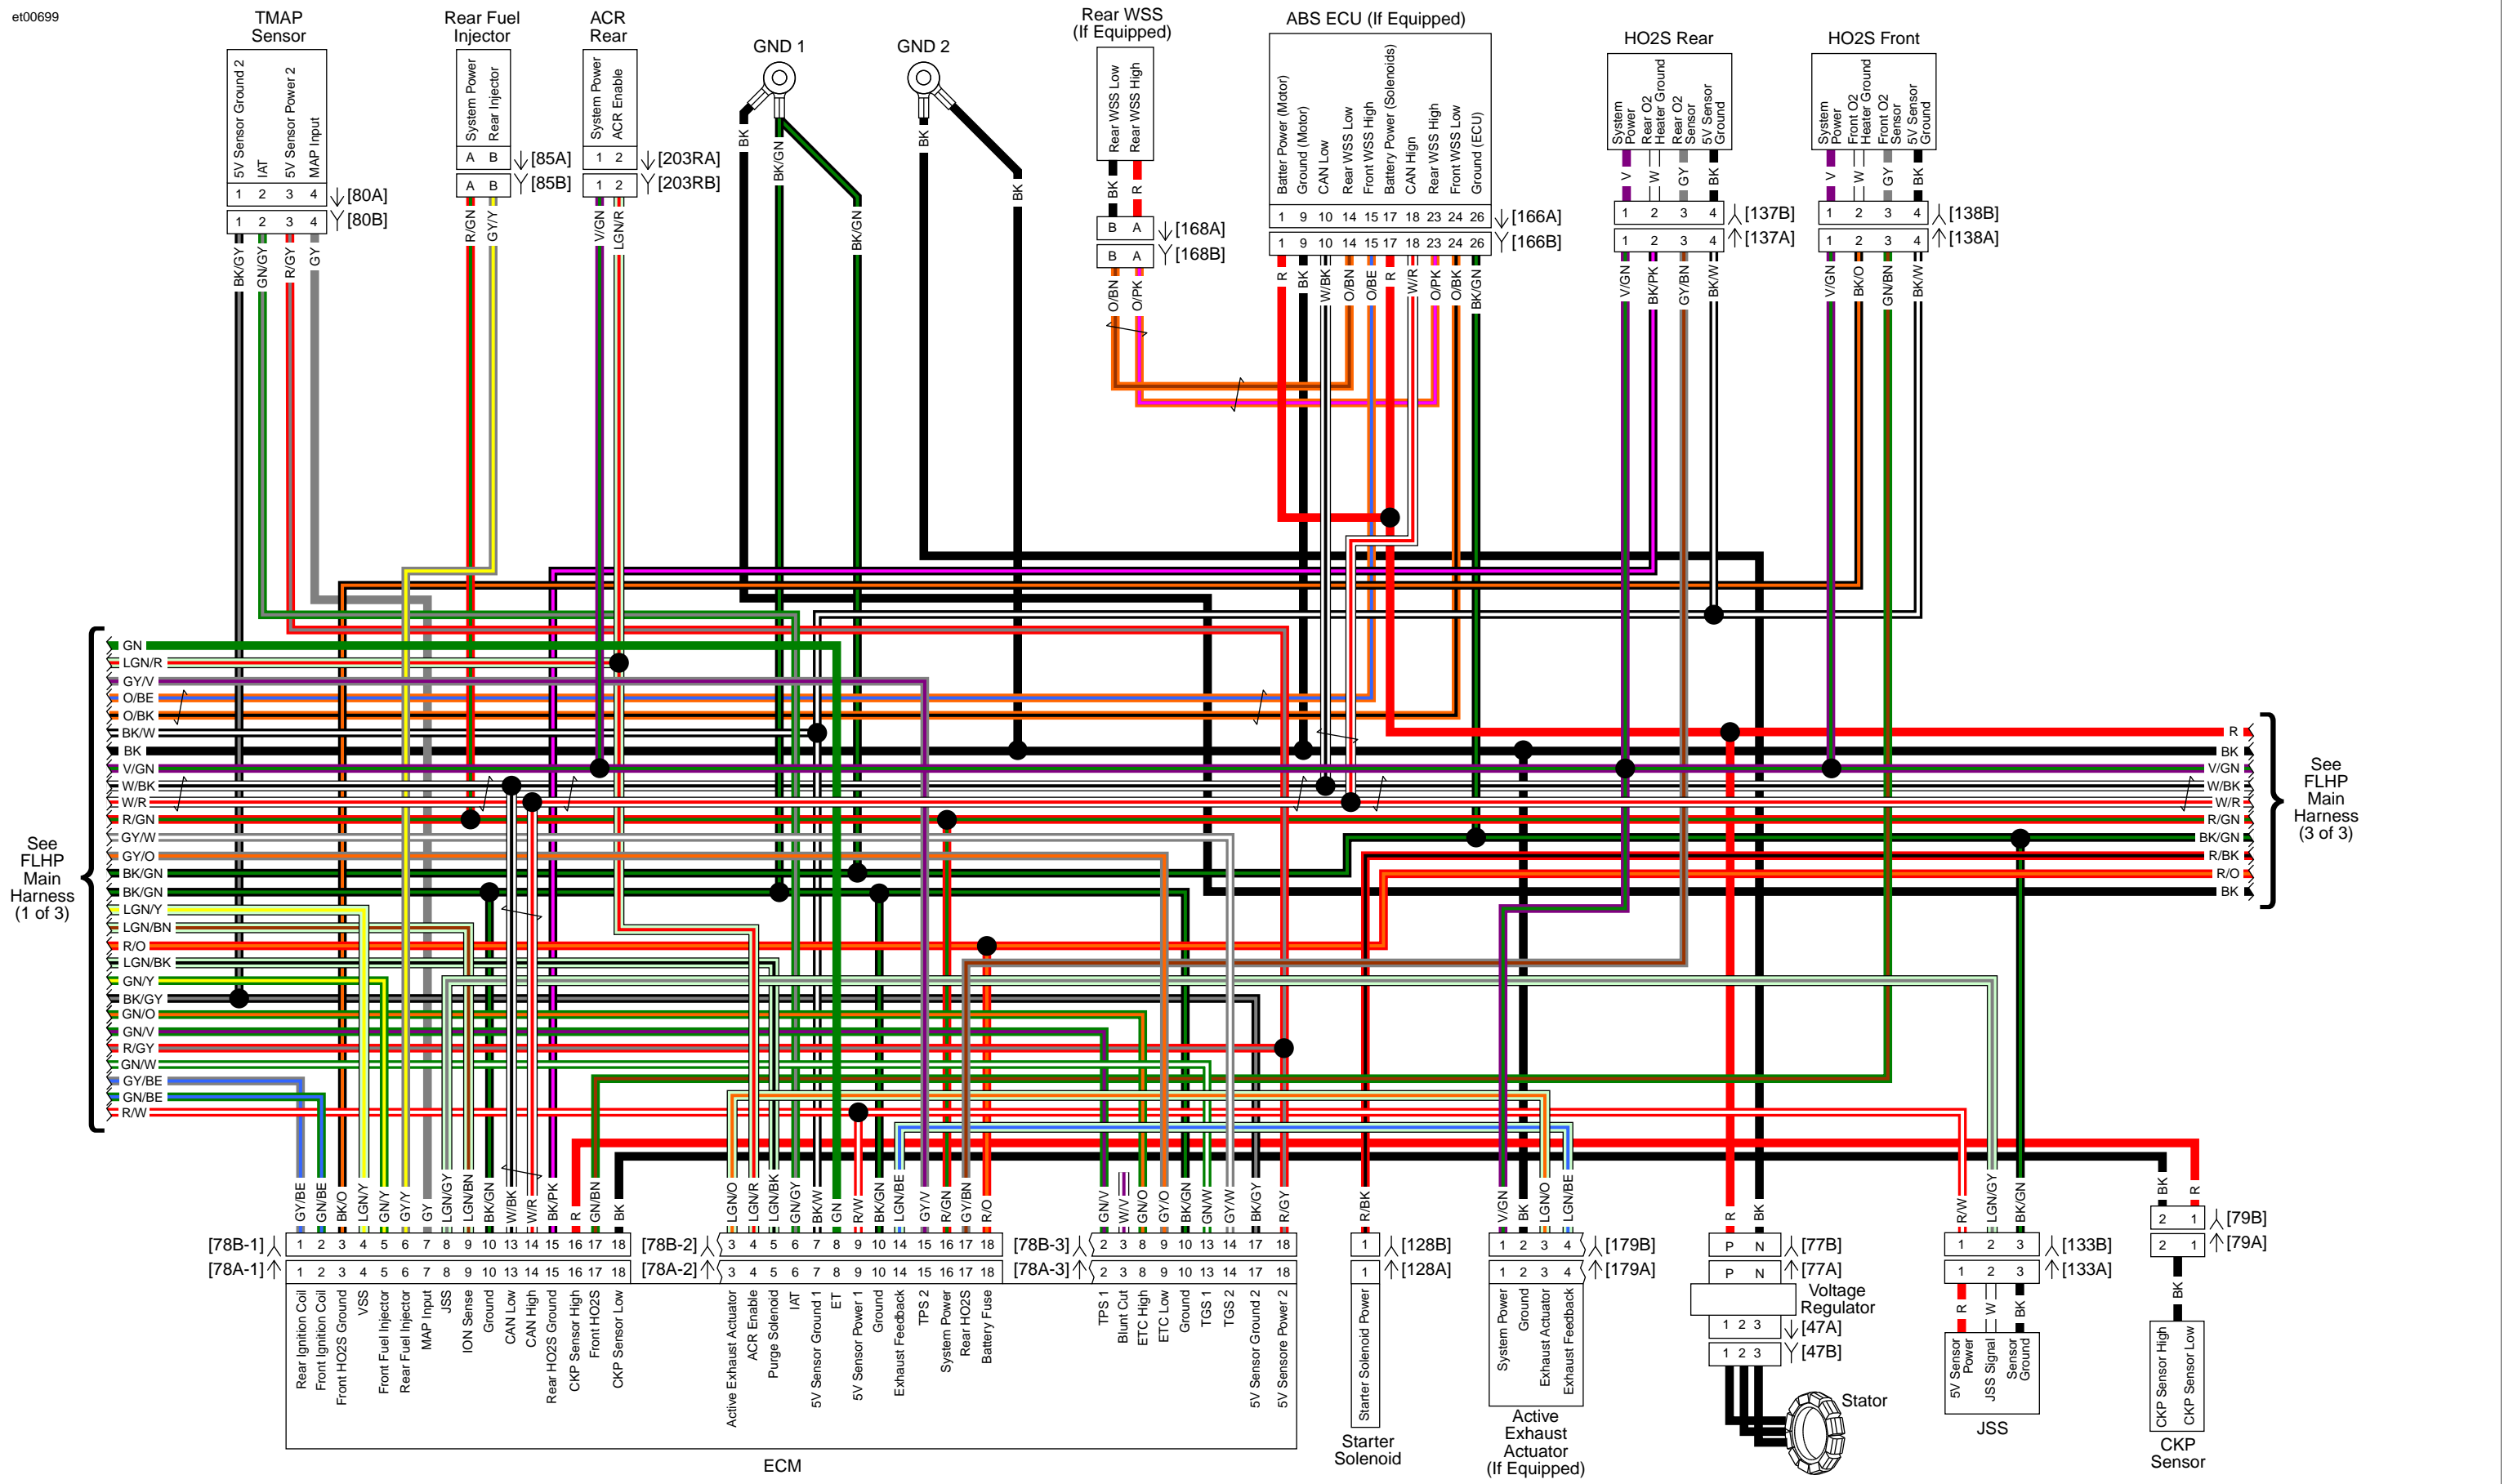

ABOUT THIS MANUAL

Wiring and Circuit Diagrams

The diagrams either show entire systems or specific circuits. The circuit specific diagrams only show the components and wiring in the system(s) listed in the diagram title. Always refer to the diagram title for diagram type.

Fairing Harness: 2016 FLHTP

Main Harness (1 of 3): 2016 FLHTP

Main Harness (2 of 3): 2016 FLHTP

Main Harness (3 of 3): 2016 FLHTP

See FLHP Main Harness (1 of 3)

See FLHP Main Harness (3 of 3)

Main Harness (2 of 3): 2016 FLHP

See Main Harness (4 of 4)

Main Harness (2 of 4): 2016 FLTRUSE

See Main Harness (2 of 4)

See Main Harness (1 of 4)

See Main Harness (4 of 4)

Main Harness (3 of 4): 2016 FLTRUSE

Main Harness (4 of 4): 2016 FLTRUSE