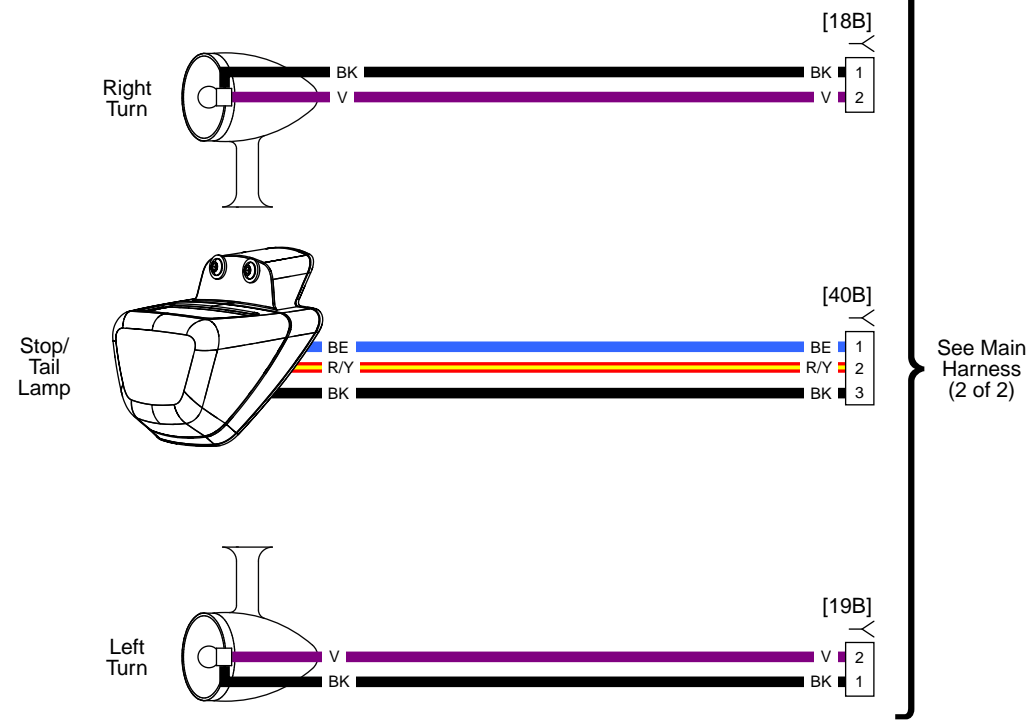

OE Radio: 2016 Touring (FLHX/S)

OE Radio: 2016 Touring (FLT)

P&A Radio with 1 Amp: 2016 Touring

P&A Radio with 2 Amps (1 of 2): 2016 Touring

To Main Harness

P&A Radio with 2 Amps (2 of 2): 2016 Touring

Front Lighting and Hand Controls: 2016 Sportster

See Main Harness (2 of 2)

Main Harness 1 of 2: 2016 Sportster

Main Harness 2 of 2: 2016 Sportster

Single Stop Lamp LED

Dual Stop Lamp Bulb w/LED LP Lamp

Single Stop Lamp Bulb

Dual Stop Lamp LED

Rear Lighting: 2016 Sportster