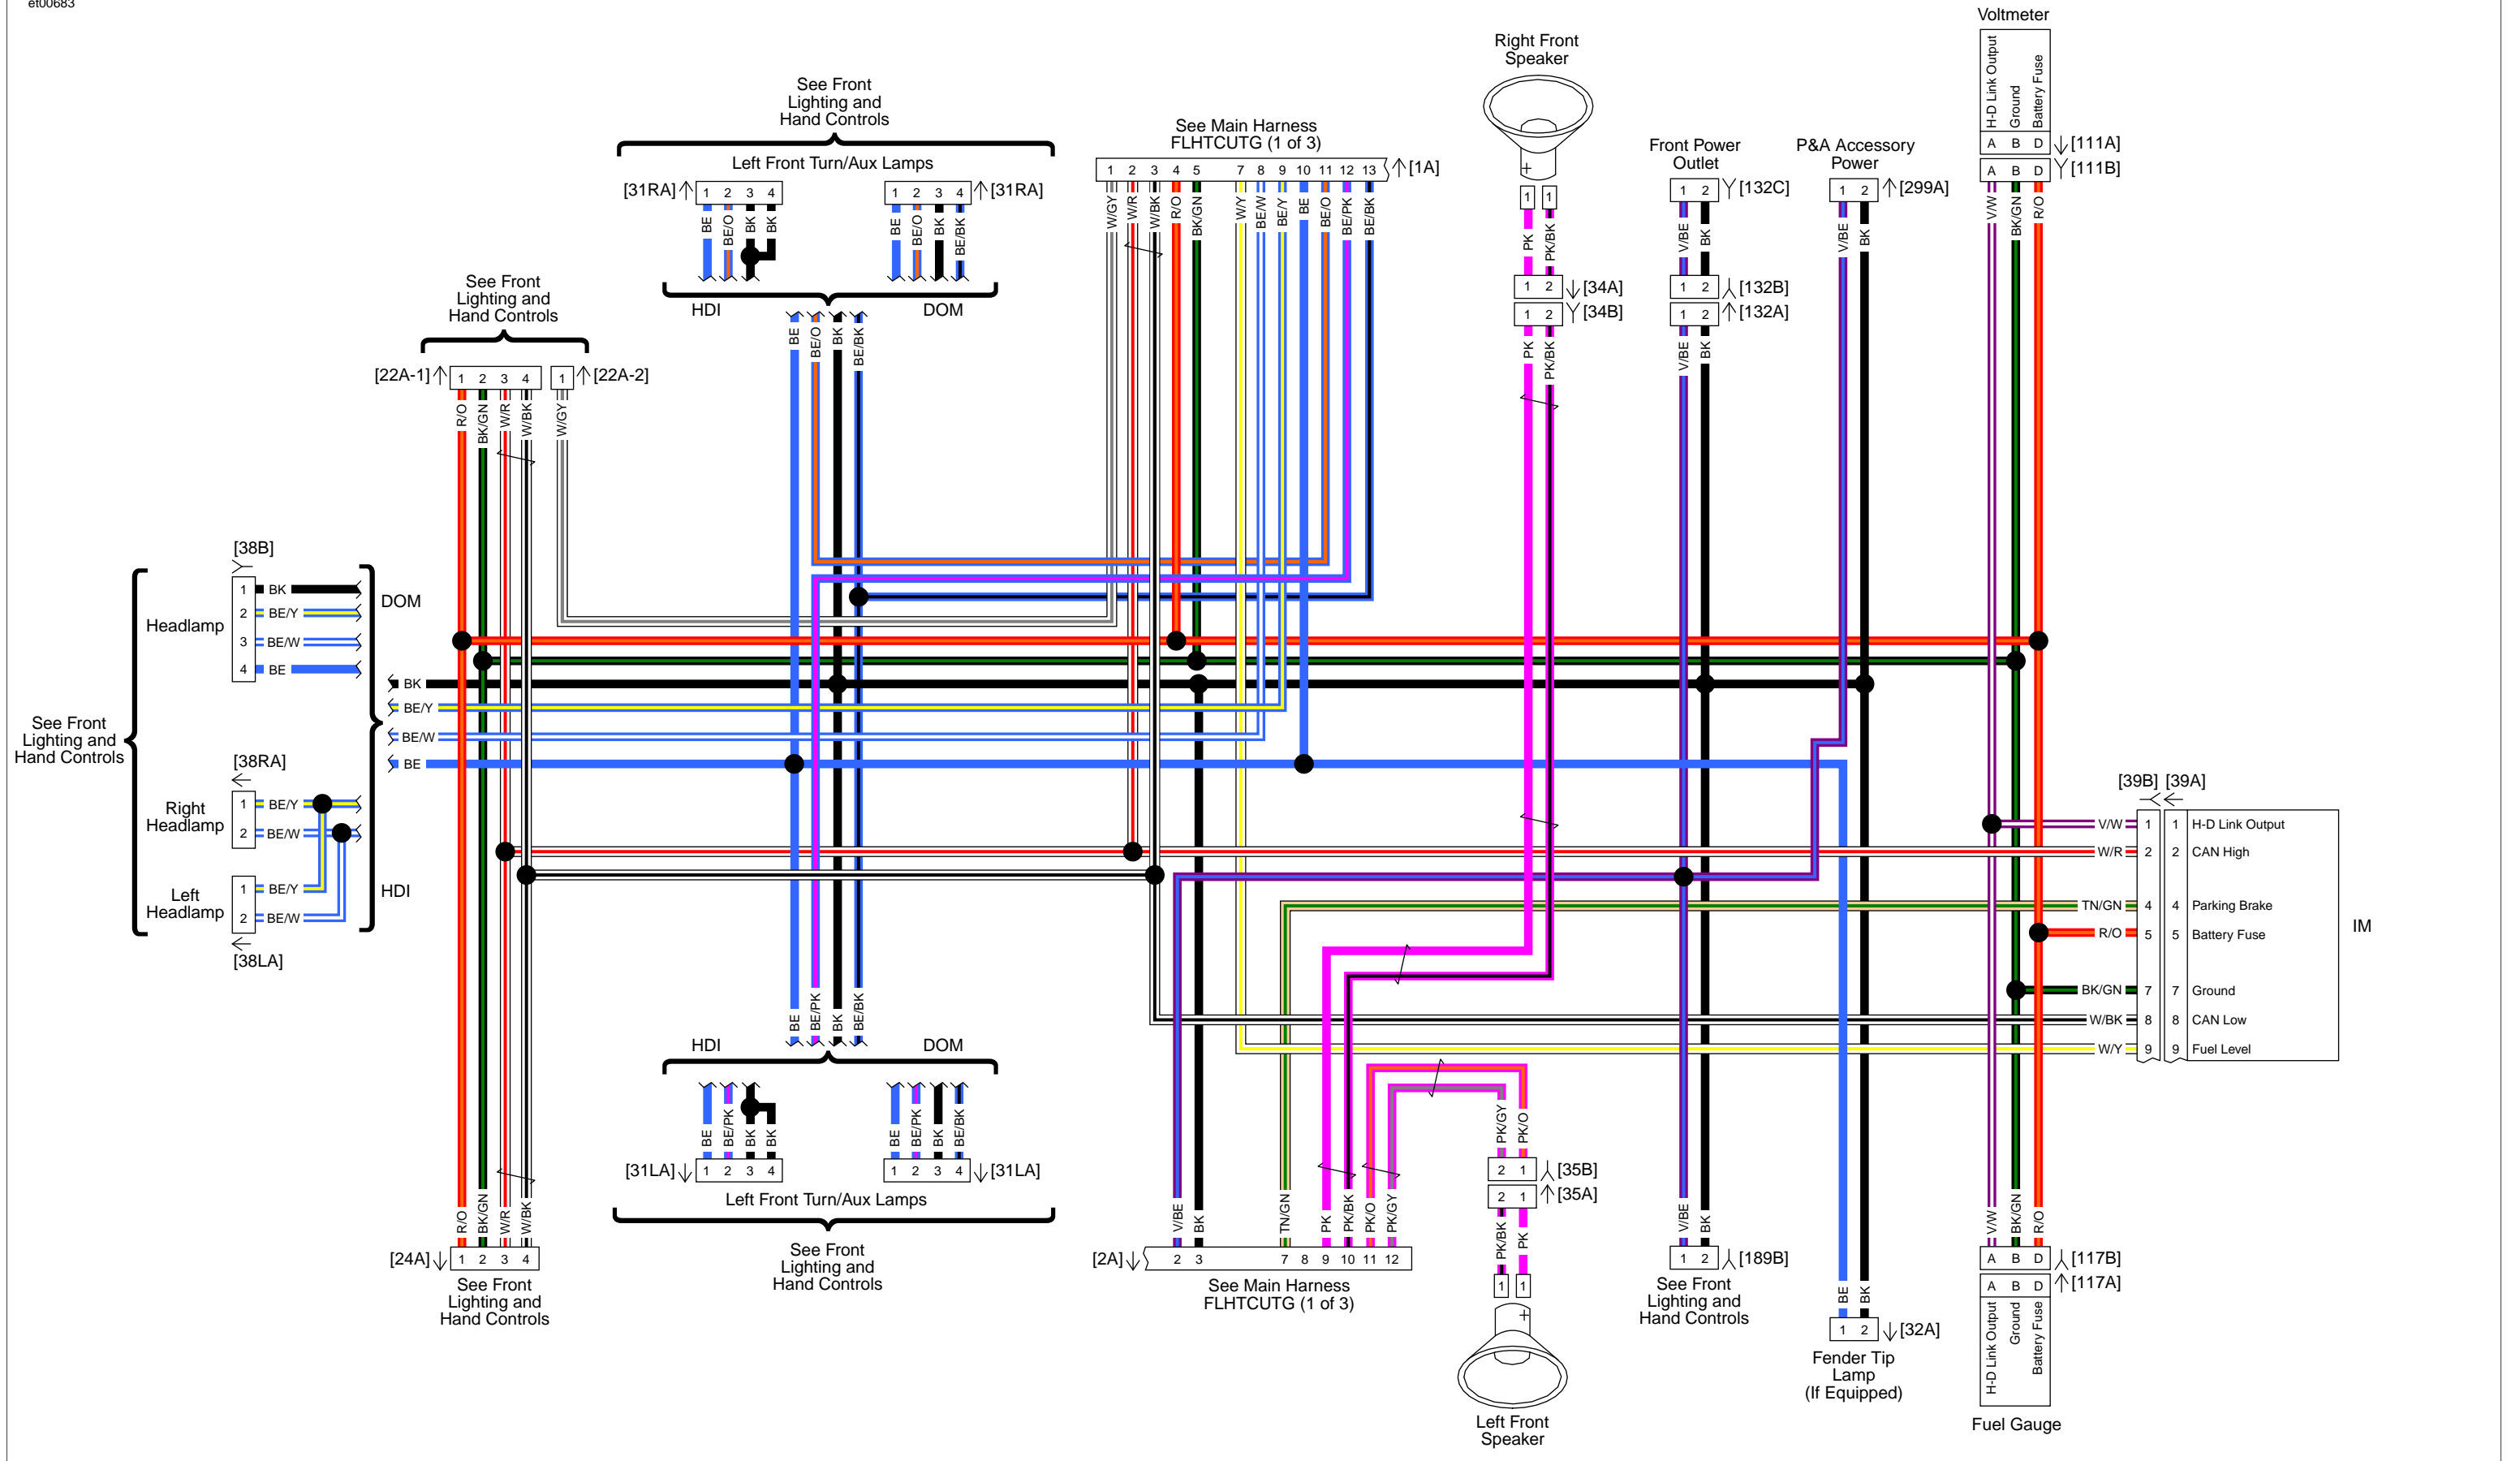

ABOUT THIS MANUAL

Wiring and Circuit Diagrams

The diagrams either show entire systems or specific circuits. The circuit specific diagrams only show the components and wiring in the system(s) listed in the diagram title. Always refer to the diagram title for diagram type.

Main Harness (2 of 2): 2016 Street

FLHTCUTG

Dual Headlamps

FLHTCUTG

FLRT

FLRT

Front Lighting and Hand Controls: 2016 Trike Models

Fairing Harness FLHTCUTG: 2016 Trike Model