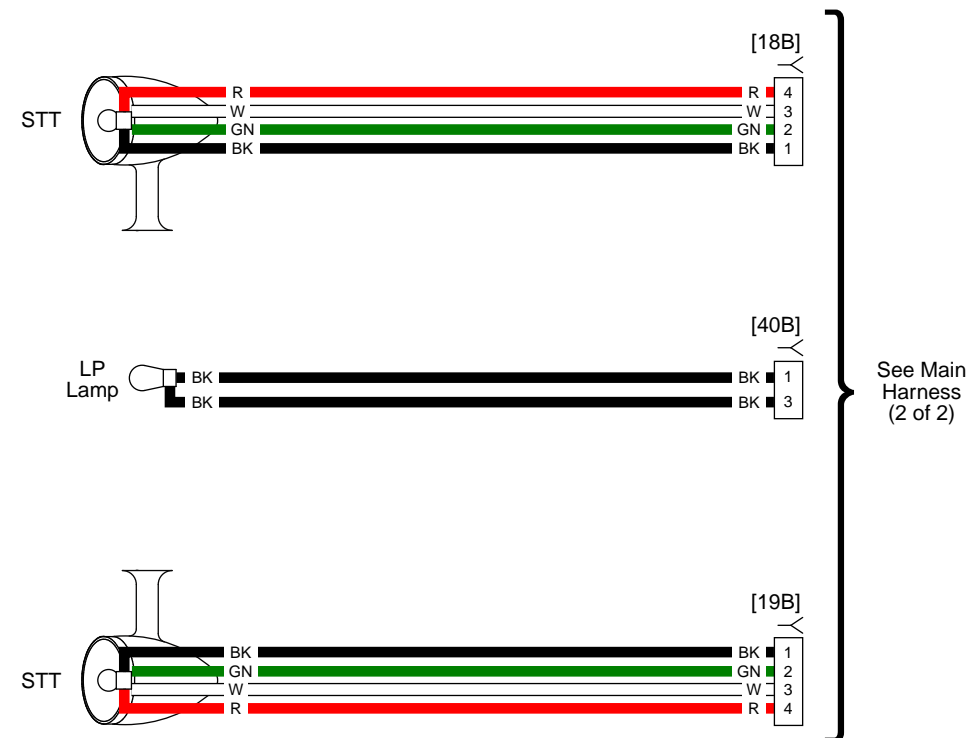

See Main Harness (2 of 2)

Main Harness 1 of 2: 2016 Sportster

Main Harness 2 of 2: 2016 Sportster

Single Stop Lamp LED

Dual Stop Lamp Bulb w/LED LP Lamp

Single Stop Lamp Bulb

Dual Stop Lamp LED

Rear Lighting: 2016 Sportster