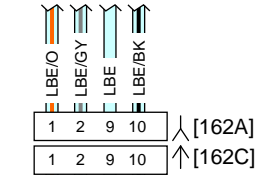

OE Radio: 2016 Touring (FLHX/S)

OE Radio: 2016 Touring (FLT)

P&A Radio with 1 Amp: 2016 Touring

P&A Radio with 2 Amps (1 of 2): 2016 Touring

To Main Harness

P&A Radio with 2 Amps (2 of 2): 2016 Touring

Front Lighting and Hand Controls: 2016 Sportster