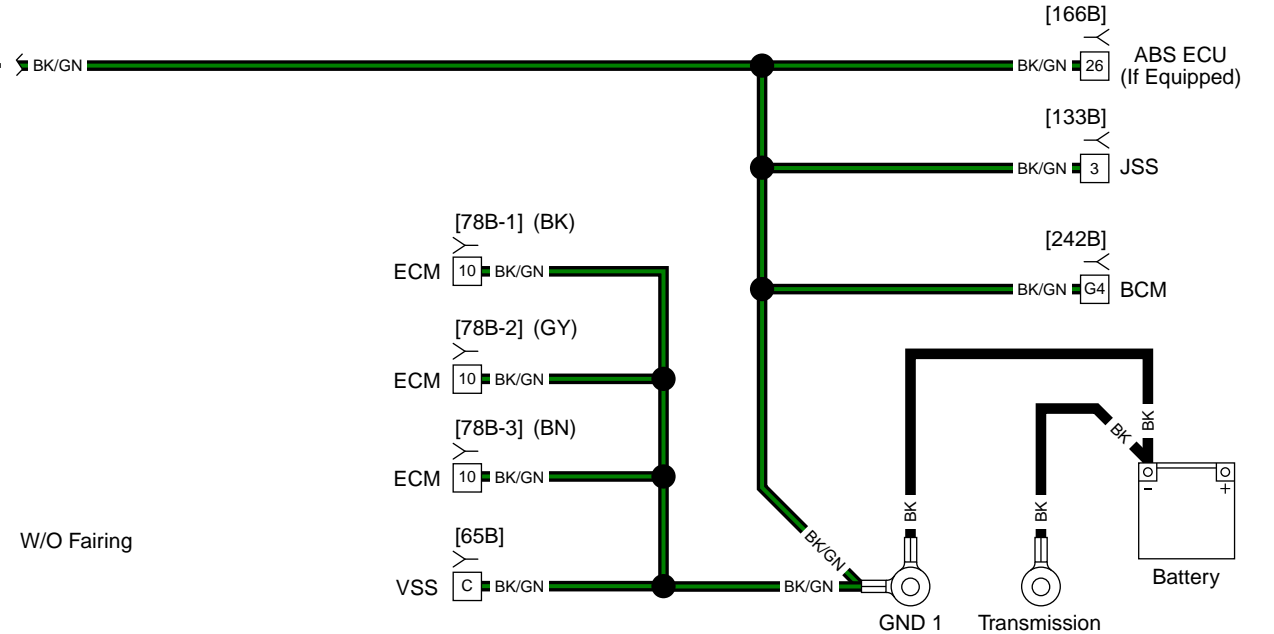

See Main Harness (2 of 2): Except FXSB, FLS, FLSS

Main Harness 1 of 2: 2016 Softail (Except FXSB, FLS, FLSS)

See Main Harness (1 of 2): Except FXSB, FLS, FLSS

Main Harness 2 of 2: 2016 Softail (Except FXSB, FLS, FLSS)

Main Harness 1 of 2: 2016 Softail (FXSB)

Main Harness 1 of 2: 2016 Softail (FLS, FLSS)

Main Harness 2 of 2: 2016 Softail (FXSB, FLS, FLSS)

Rear Lighting: 2016 Softail

Ignition and ACC FLH: 2016 Touring

Ignition and ACC FLT: 2016 Touring

With Fairing

W/O Fairing

Sensor Grounds FLH: 2016 Touring

Sensor Grounds FLT: 2016 Touring

Ground Circuit FLH: 2016 Touring

Ground Circuit FLT: 2016 Touring

Front Lighting and Hand Controls: 2016 Touring

Fairing Harness FLH: 2016 Touring