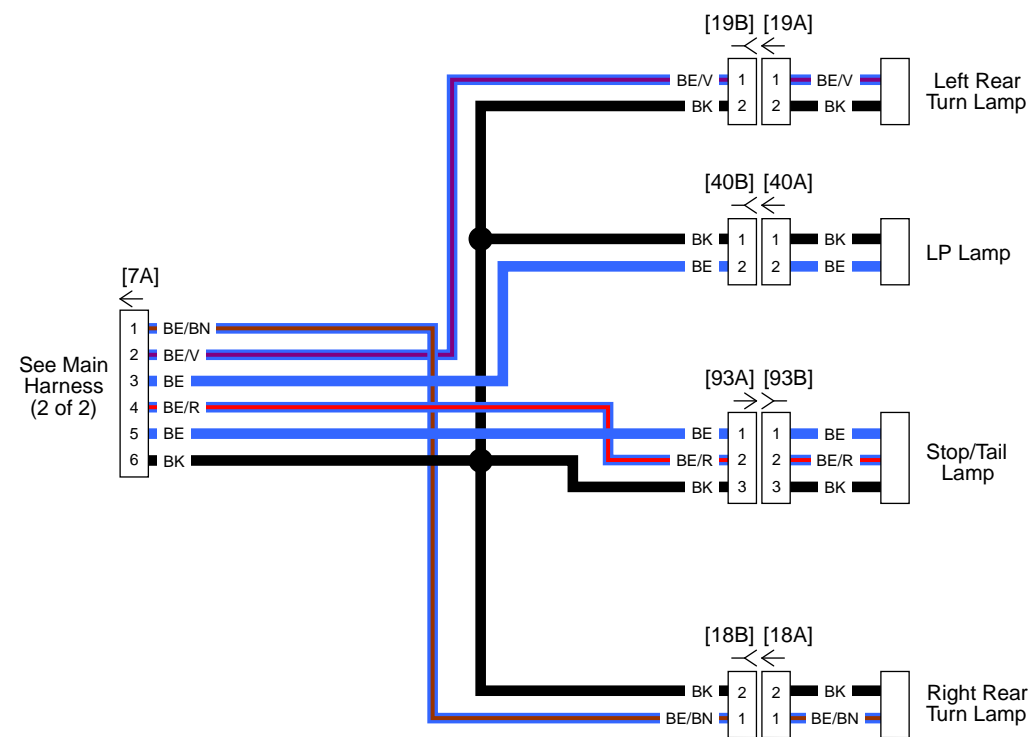

Main Harness (2 of 2): 2016 V-Rod

VRSCDX (DOM)

VRSCF (DOM)

VRSCDX (HDI)

VRSCF (HDI)

Rear Lighting: 2016 V-Rod

Lighting and Hand Controls: 2016 Street

Main Harness (1 of 2): 2016 Street

Main Harness (2 of 2): 2016 Street

FLHTCUTG

Dual Headlamps

FLHTCUTG

FLRT

FLRT

Front Lighting and Hand Controls: 2016 Trike Models

Fairing Harness FLHTCUTG: 2016 Trike Model