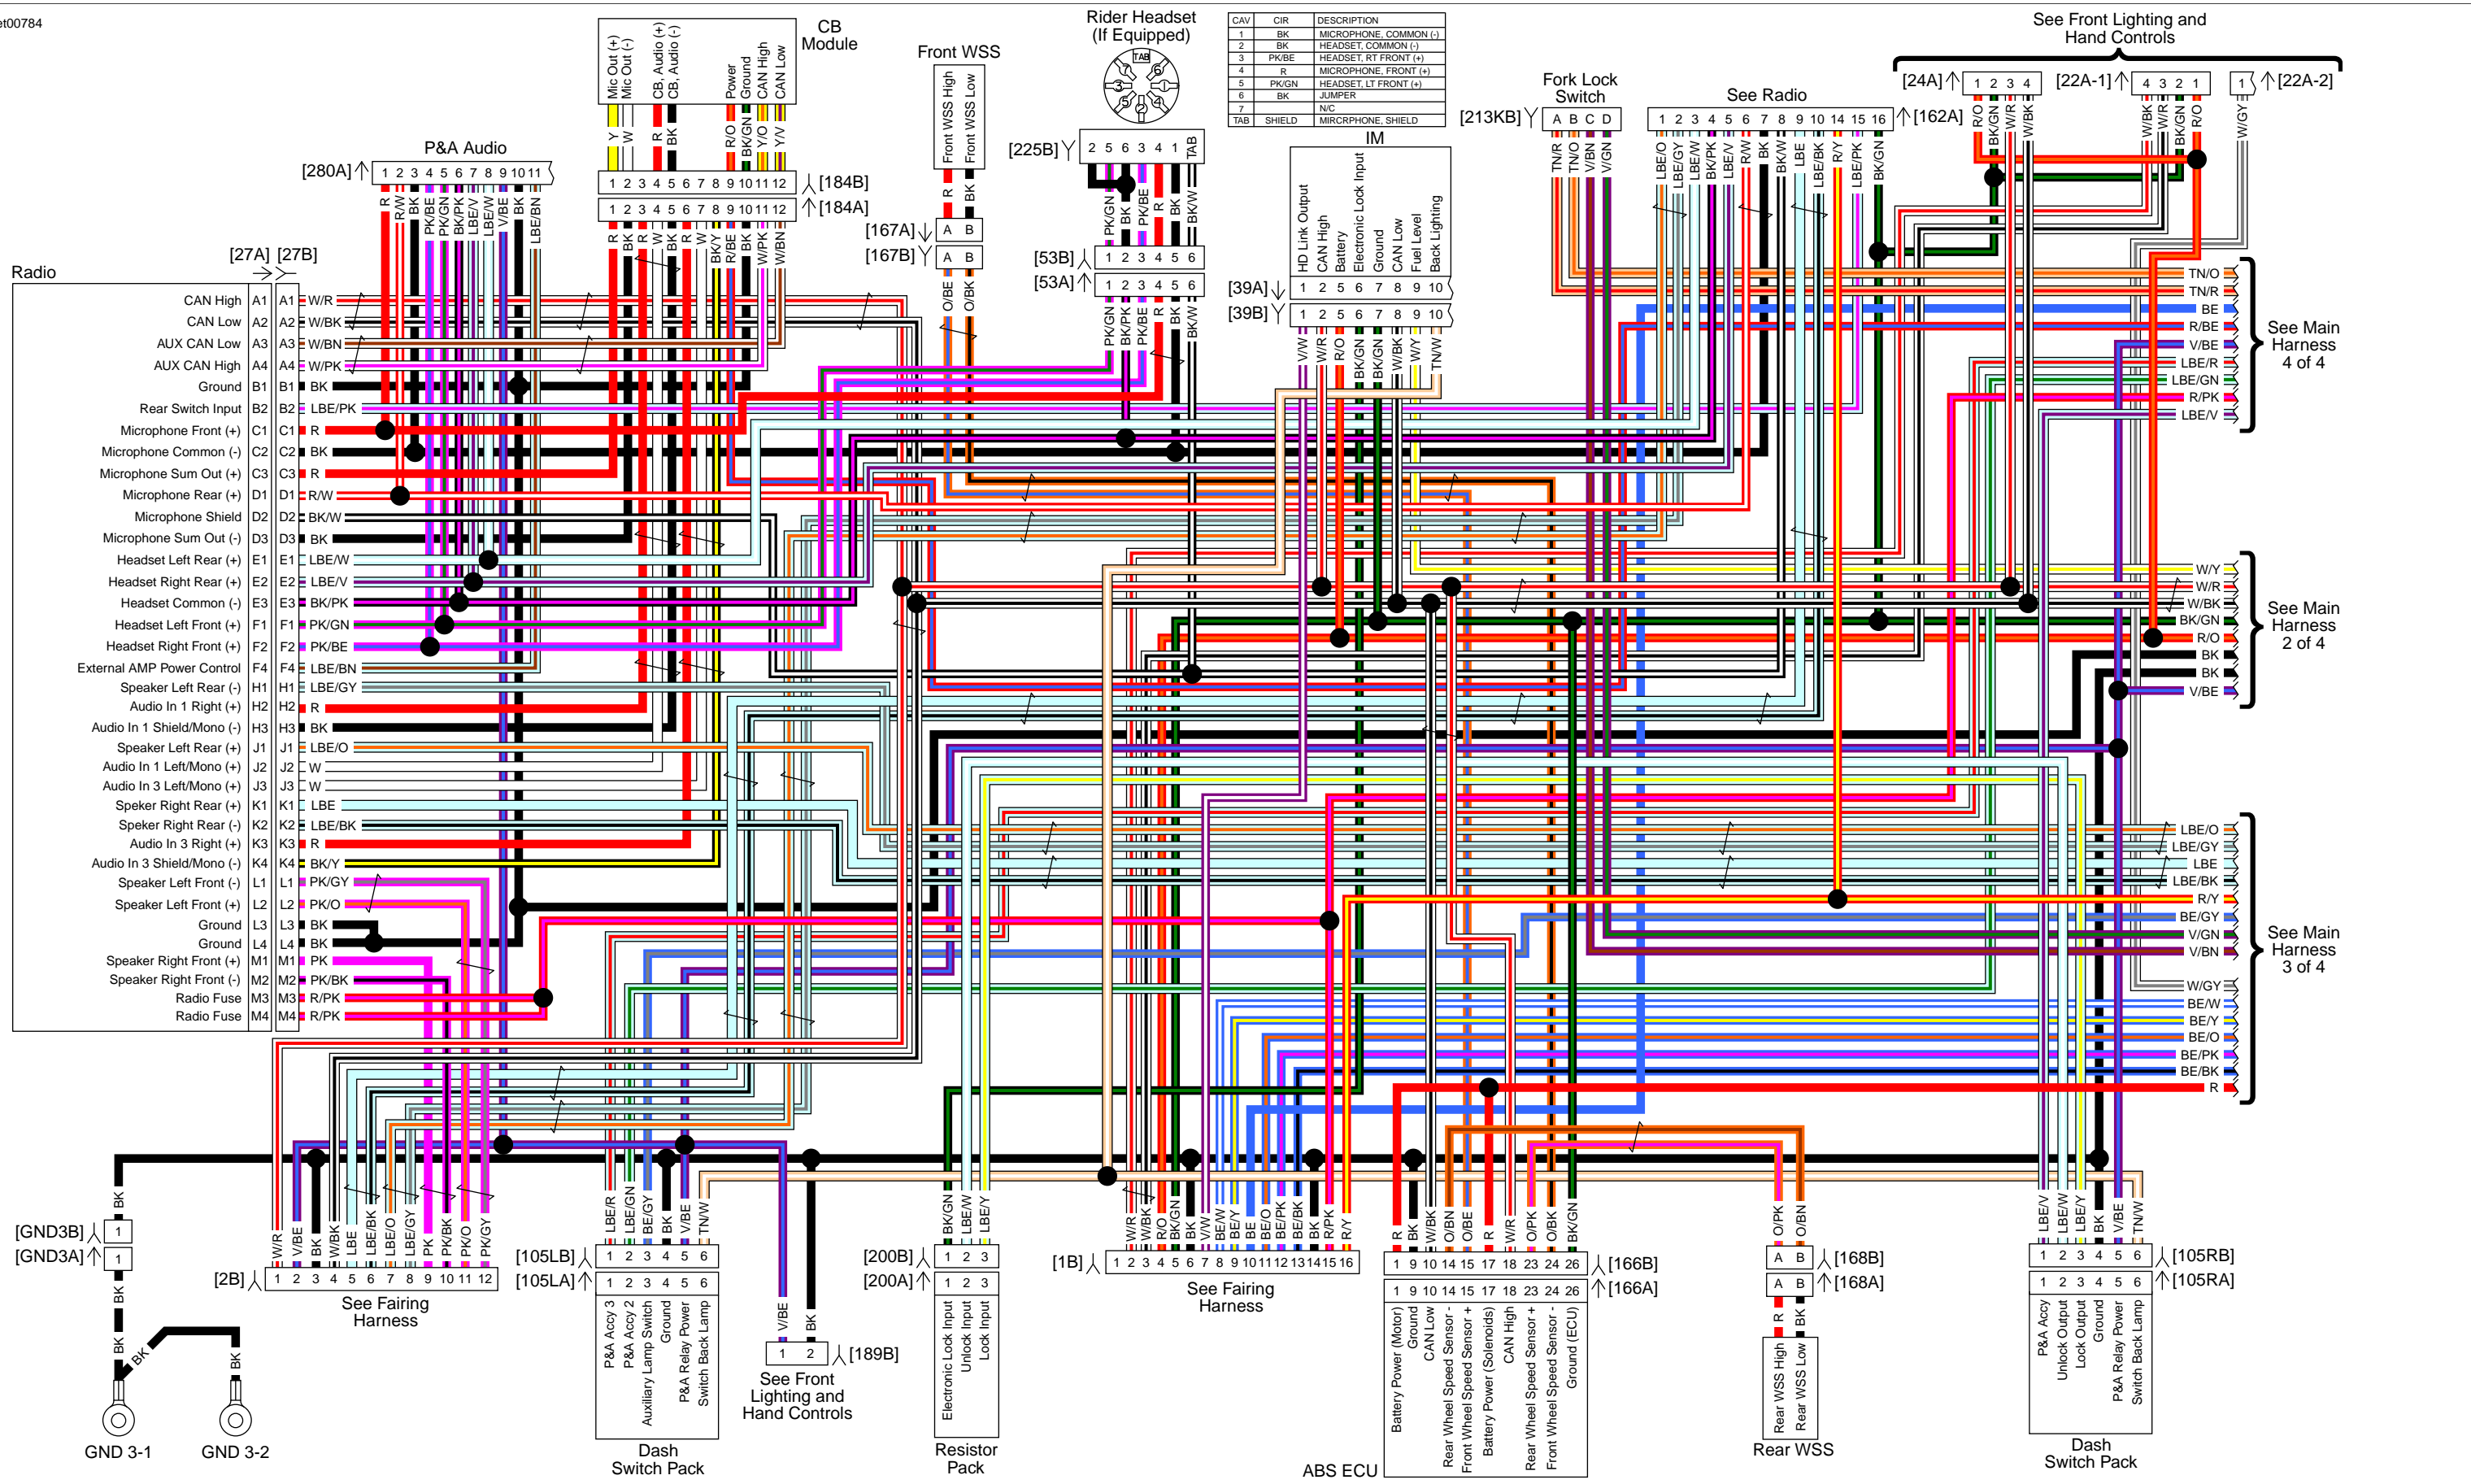

ABOUT THIS MANUAL

Wiring and Circuit Diagrams

The diagrams either show entire systems or specific circuits. The circuit specific diagrams only show the components and wiring in the system(s) listed in the diagram title. Always refer to the diagram title for diagram type.

Fairing Harness: 2016 FLHTP

Main Harness (1 of 3): 2016 FLHTP

Main Harness (2 of 3): 2016 FLHTP

Main Harness (3 of 3): 2016 FLHTP

See FLHP Main Harness (1 of 3)

See FLHP Main Harness (3 of 3)

Main Harness (2 of 3): 2016 FLHP

BCM
Main Harness (3 of 3): 2016 FLHP

Rear Lighting: 2016 Police

Front Lighting and Hand Controls: 2016 FLTRUSE

Fairing Harness: 2016 FLTRUSE

Main Harness (1 of 4): 2016 FLTRUSE

See Main Harness (1 of 4)

See Main Harness (3 of 4)

See Main Harness (4 of 4)

Main Harness (2 of 4): 2016 FLTRUSE

See Main Harness (2 of 4)

See Main Harness (1 of 4)

See Main Harness (4 of 4)

Main Harness (3 of 4): 2016 FLTRUSE

Main Harness (4 of 4): 2016 FLTRUSE