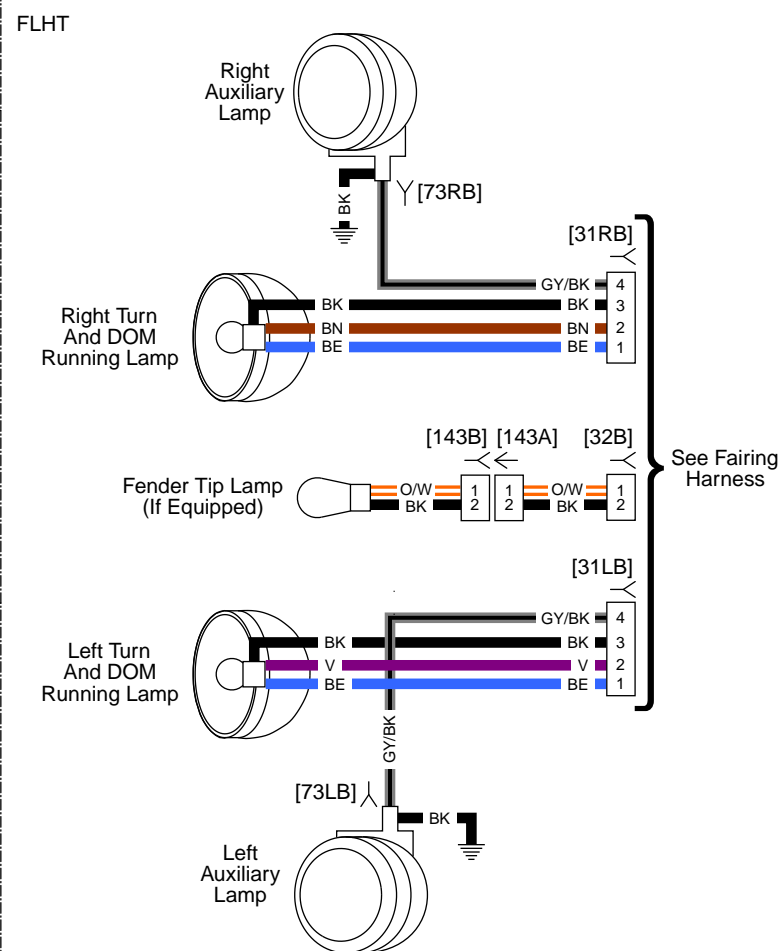

With Fairing

W/O Fairing

Sensor Grounds FLH: 2016 Touring

Sensor Grounds FLT: 2016 Touring

Ground Circuit FLH: 2016 Touring

Ground Circuit FLT: 2016 Touring

Front Lighting and Hand Controls: 2016 Touring

Fairing Harness FLH: 2016 Touring

Fairing Harness FLT: 2016 Touring

See Main Harness FLH With Fairing Page 2 of 3

See Main Harness FLH With Fairing Page 3 of 3

Main Harness FLH (1 of 3): 2016 Touring (with Fairing)

Main Harness FLH (3 of 3): 2016 Touring (with Fairing)