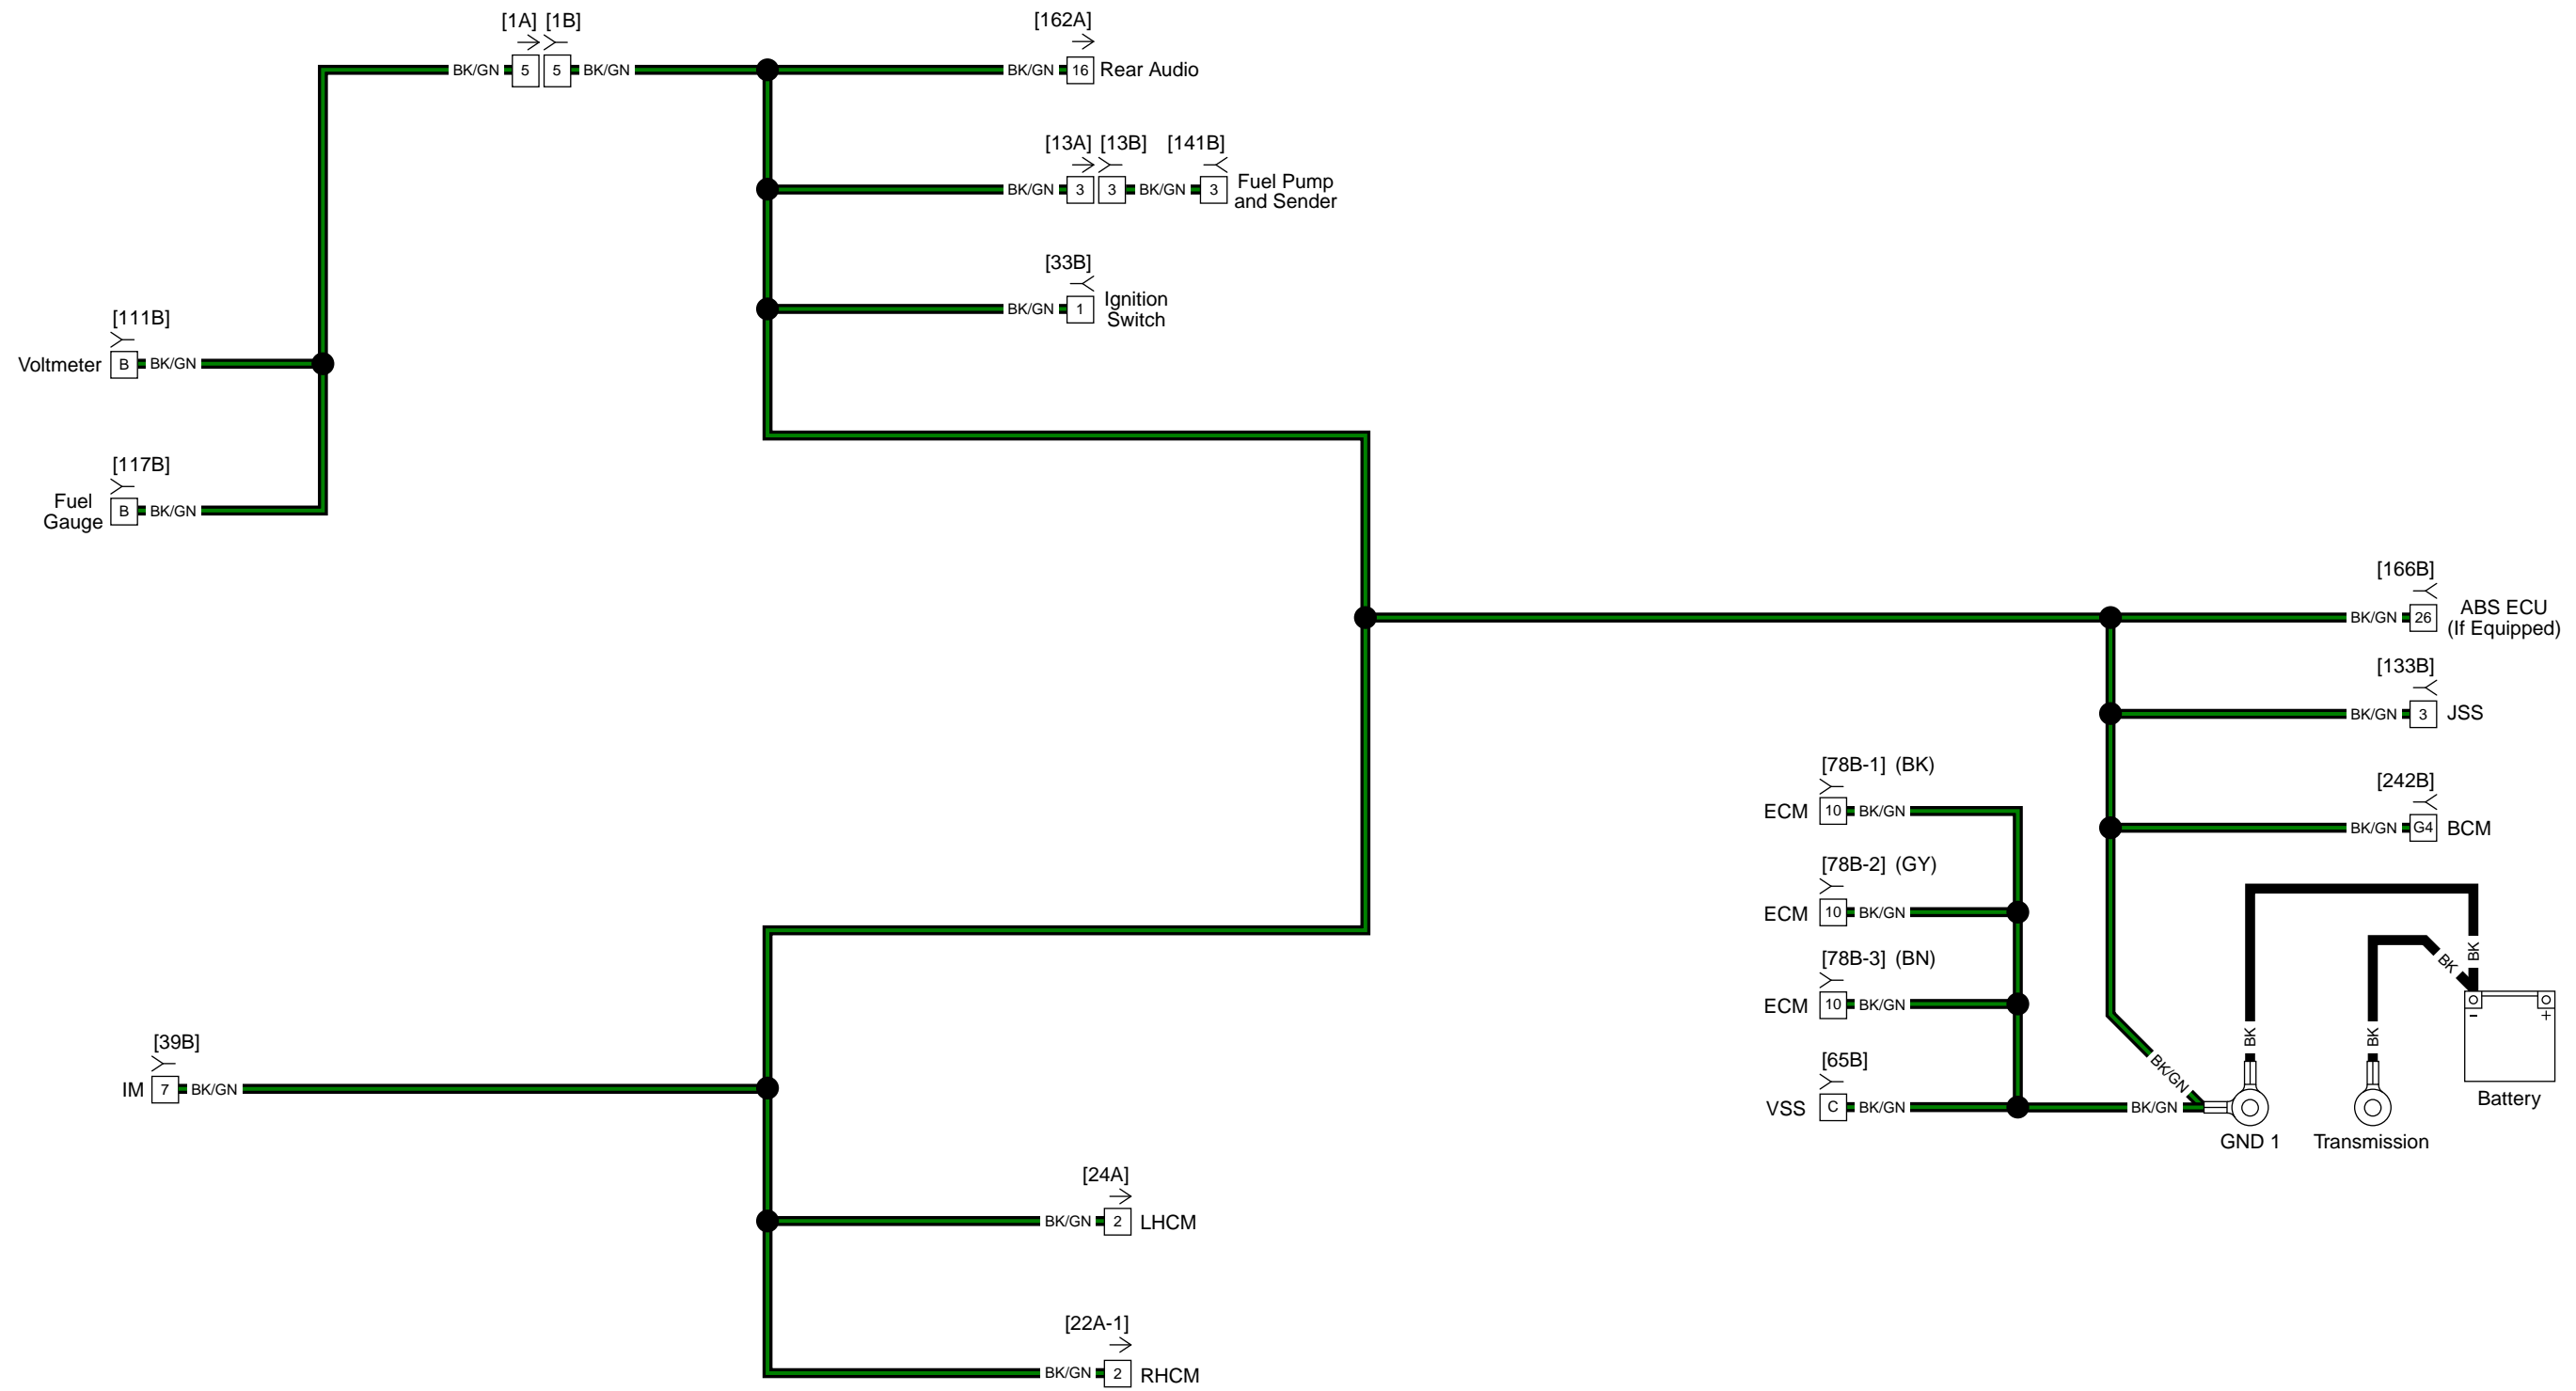

With Fairing

W/O Fairing

Sensor Grounds FLH: 2016 Touring

Sensor Grounds FLT: 2016 Touring

Ground Circuit FLH: 2016 Touring

Ground Circuit FLT: 2016 Touring

Front Lighting and Hand Controls: 2016 Touring

Fairing Harness FLH: 2016 Touring