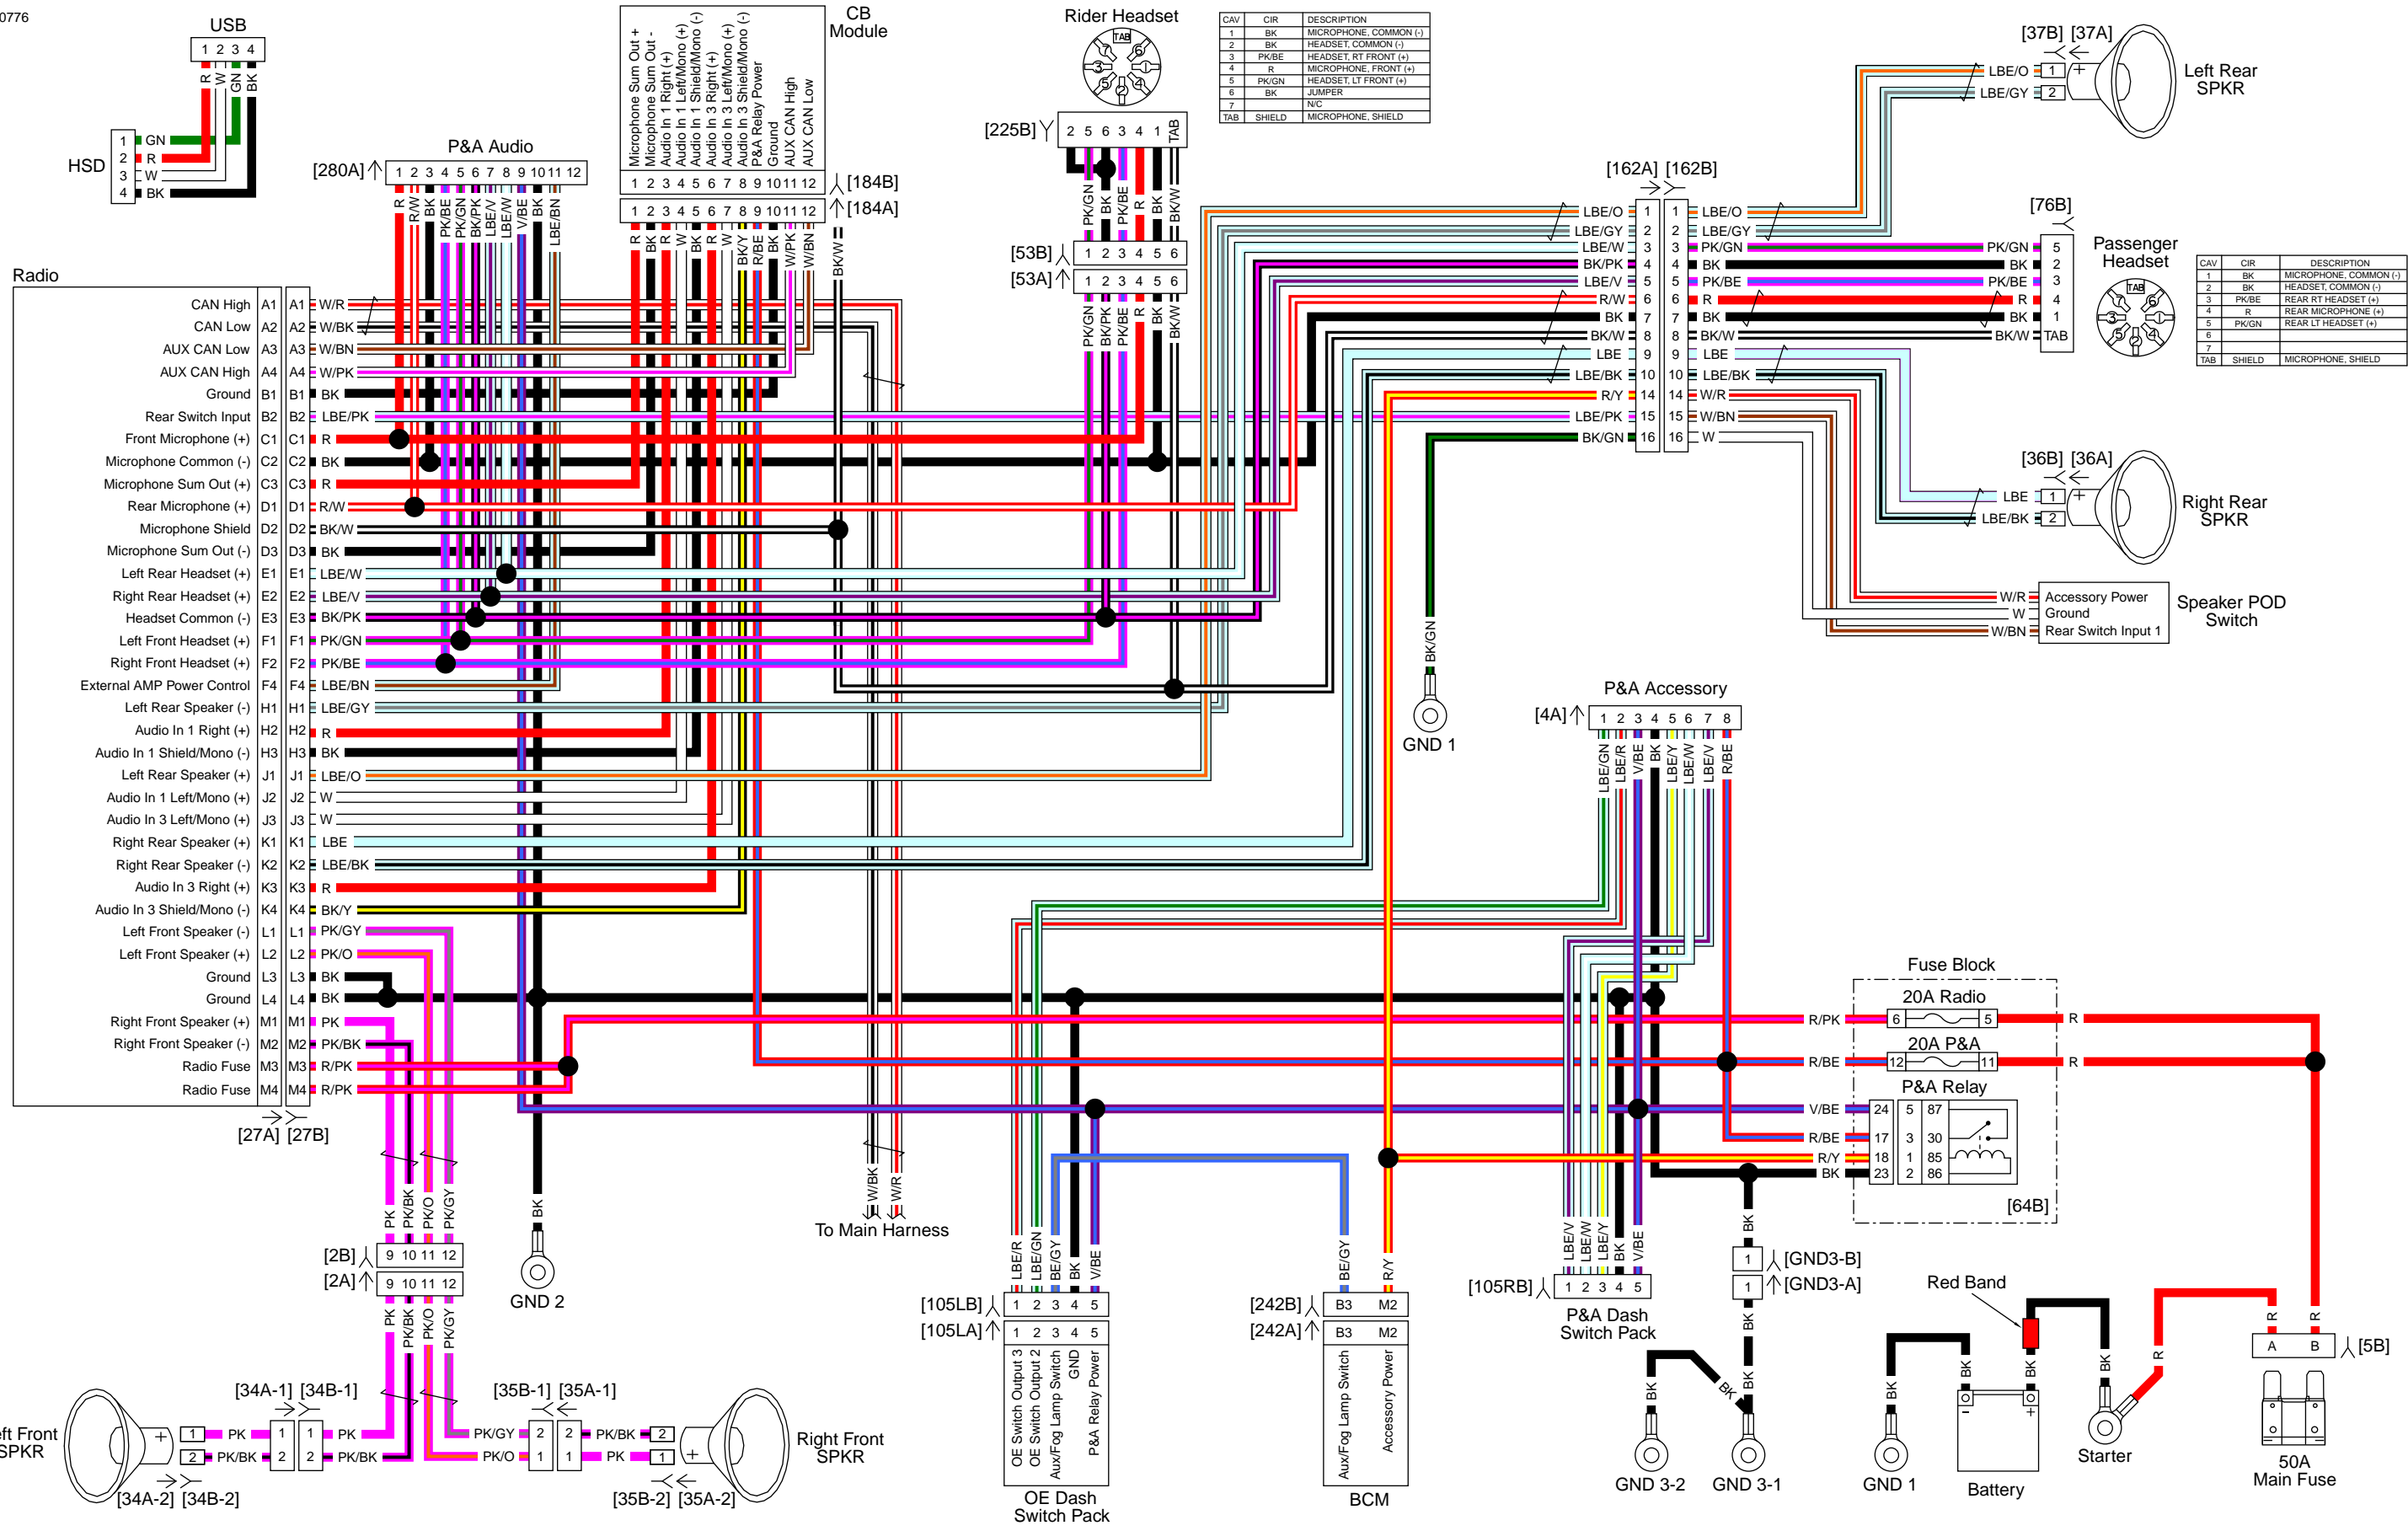

Rear Lighting: 2016 Trike Models