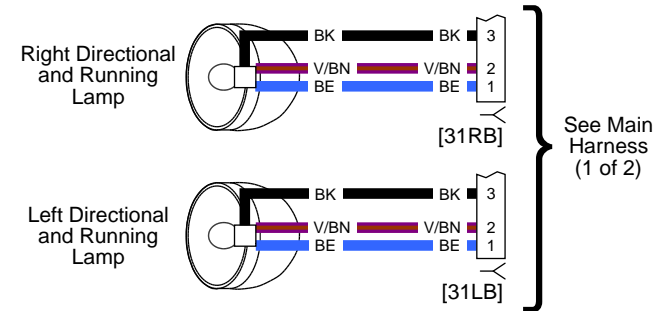

et00669

Front Lighting and Hand Controls: 2016 Dyna

Main Harness 1 of 3 (except FXDL): 2016 Dyna

Main Harness 2 of 3 (FXDL): 2016 Dyna

Main Harness 3 of 3: 2016 Dyna

Rear Lighting: 2016 Dyna

Front Lighting and Hand Controls: 2016 Softail

See Main Harness (2 of 2): Except FXSB, FLS, FLSS

Main Harness 1 of 2: 2016 Softail (Except FXSB, FLS, FLSS)

See Main Harness (1 of 2): Except FXSB, FLS, FLSS

Main Harness 2 of 2: 2016 Softail (Except FXSB, FLS, FLSS)