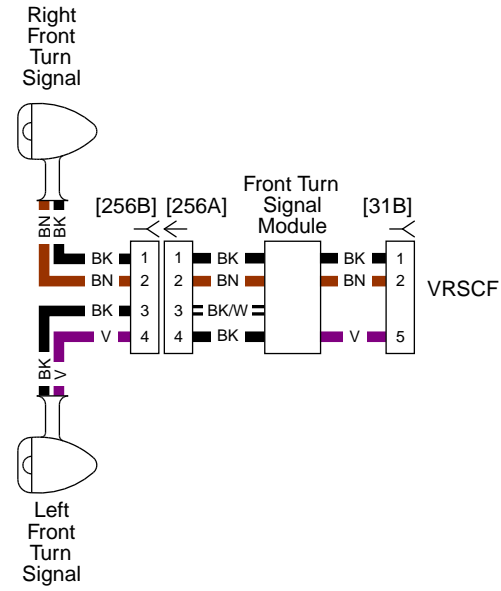

See Main Harness (2 of 2)

Main Harness 1 of 2: 2016 Sportster

Main Harness 2 of 2: 2016 Sportster

Single Stop Lamp LED

Dual Stop Lamp Bulb w/LED LP Lamp

Single Stop Lamp Bulb

Dual Stop Lamp LED

Rear Lighting: 2016 Sportster

HDI

VRSCF

[22A]

DOM

VRSCDX

[24A]

Front Lighting and Hand Controls: 2016 V-Rod

Main Harness (1 of 2): 2016 V-Rod