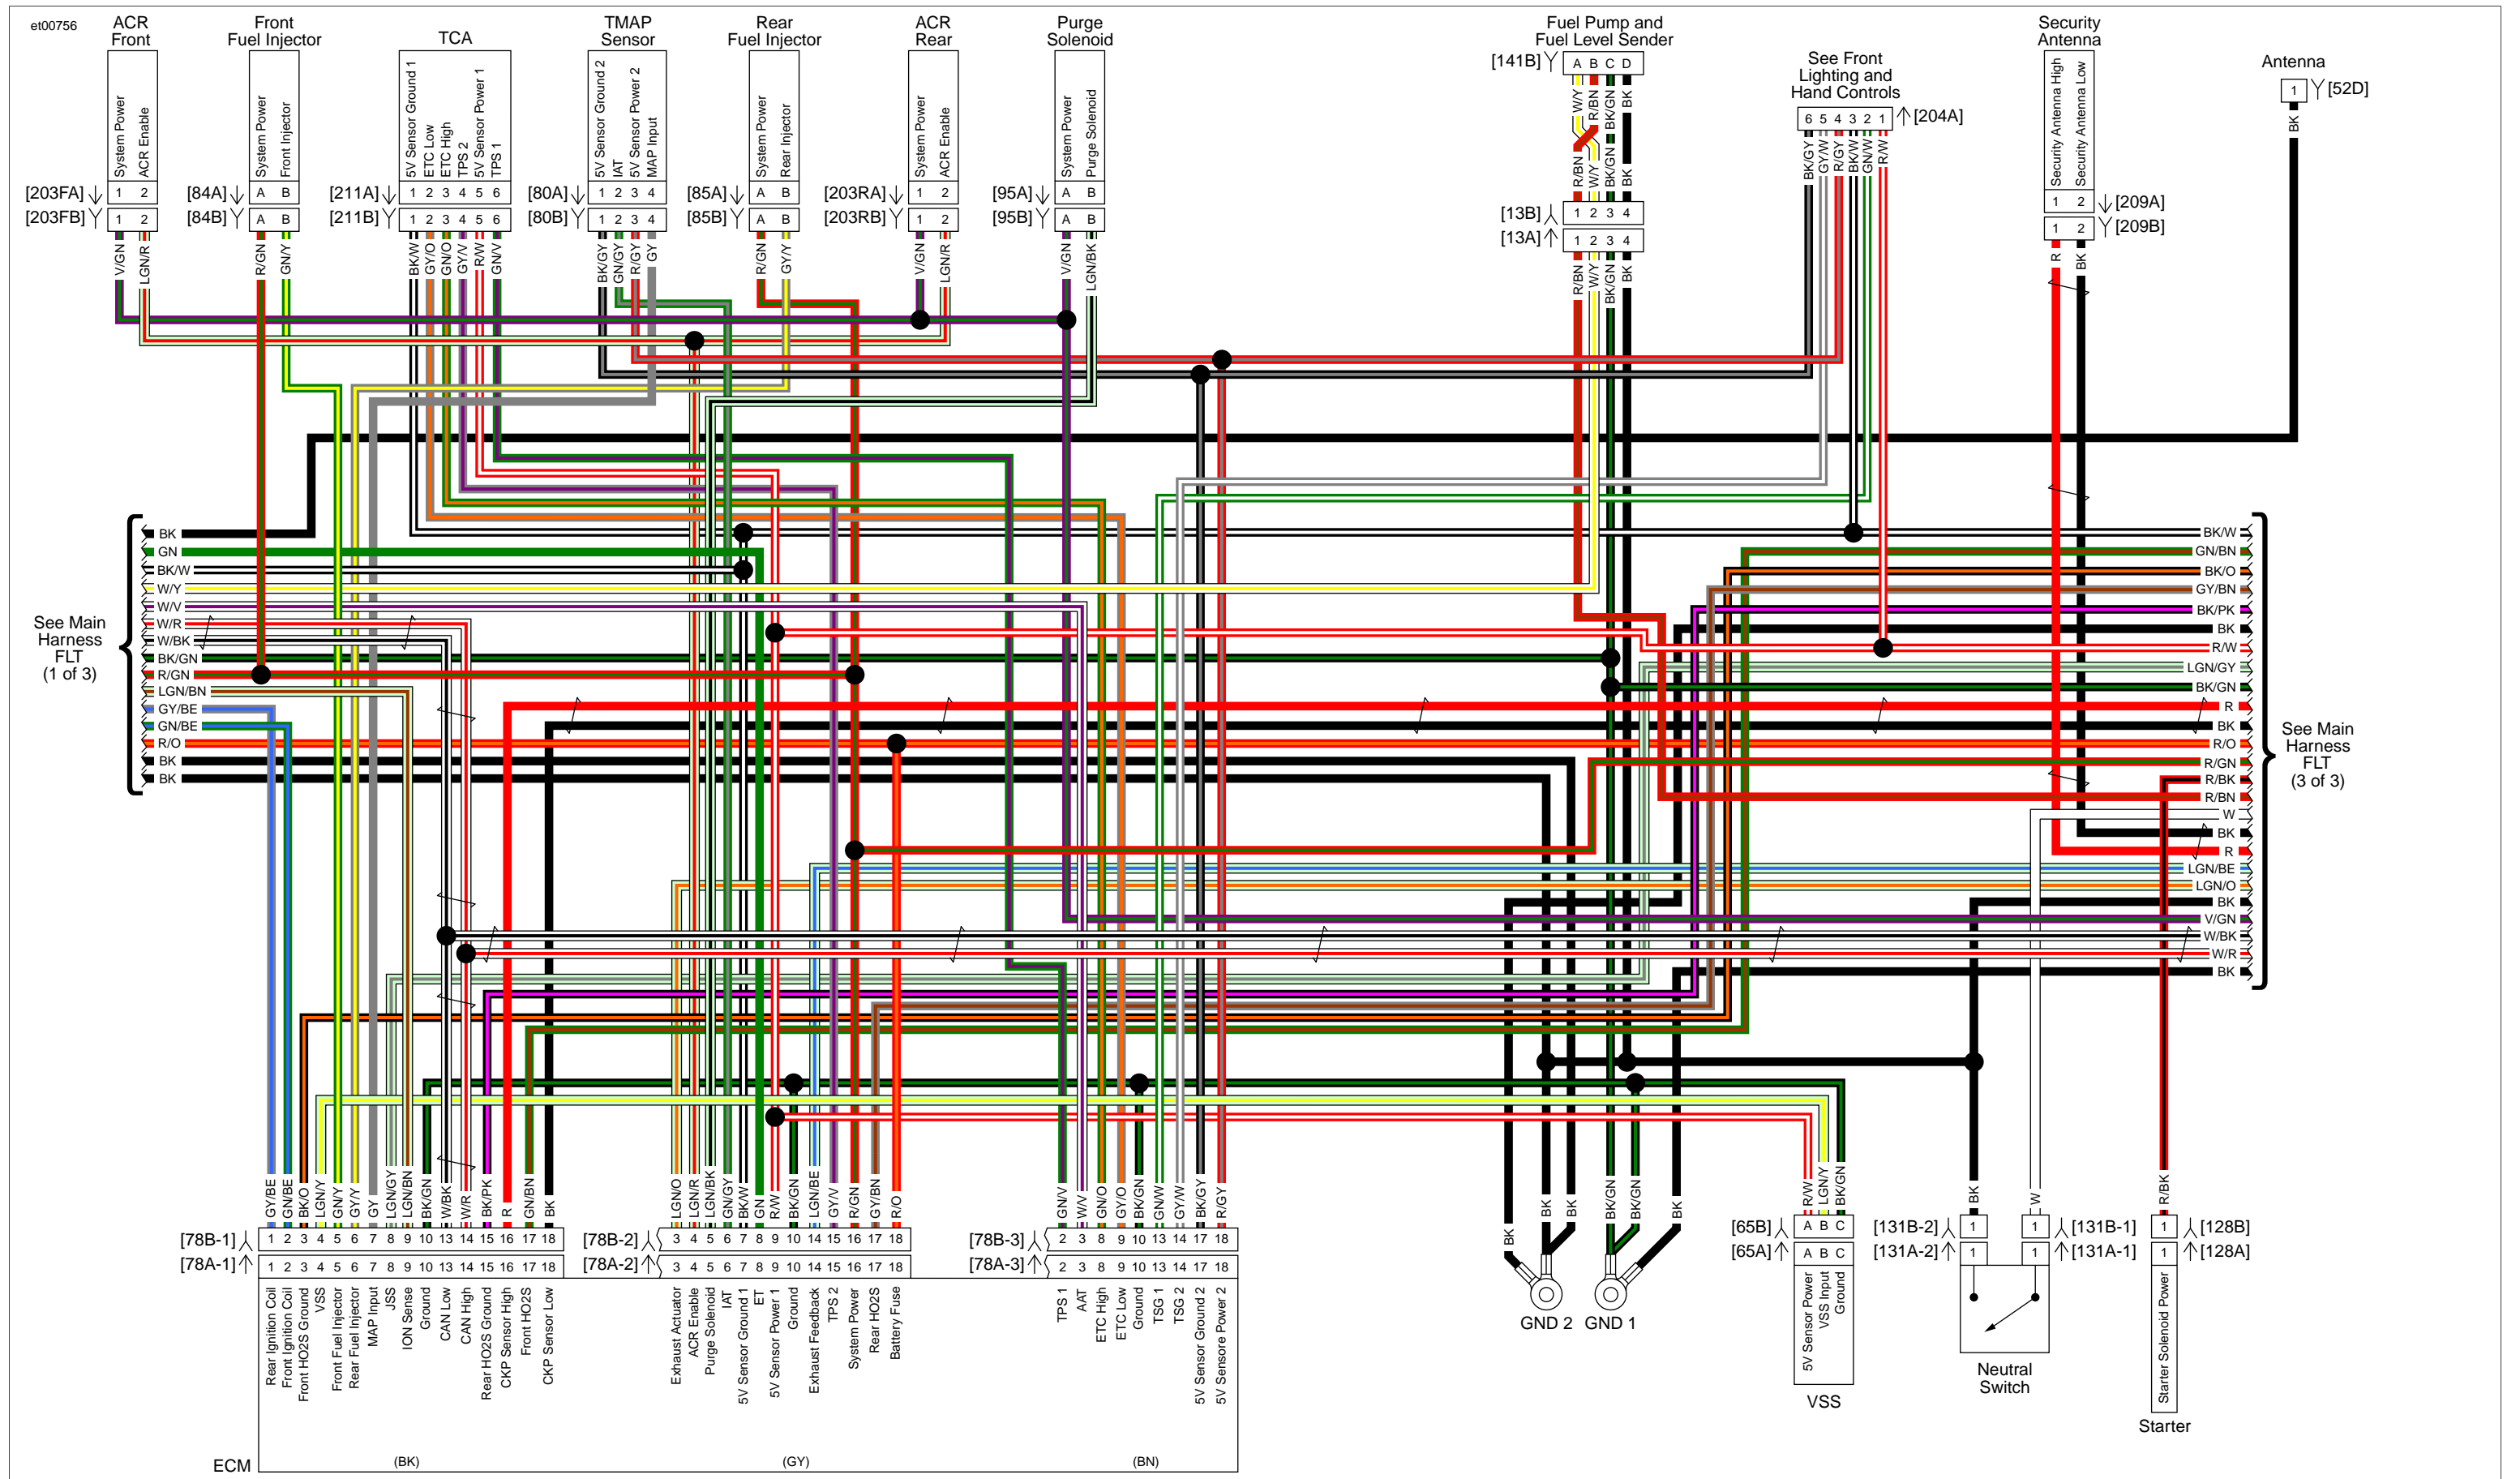

Main Harness FLT (1 of 3): 2016 Touring