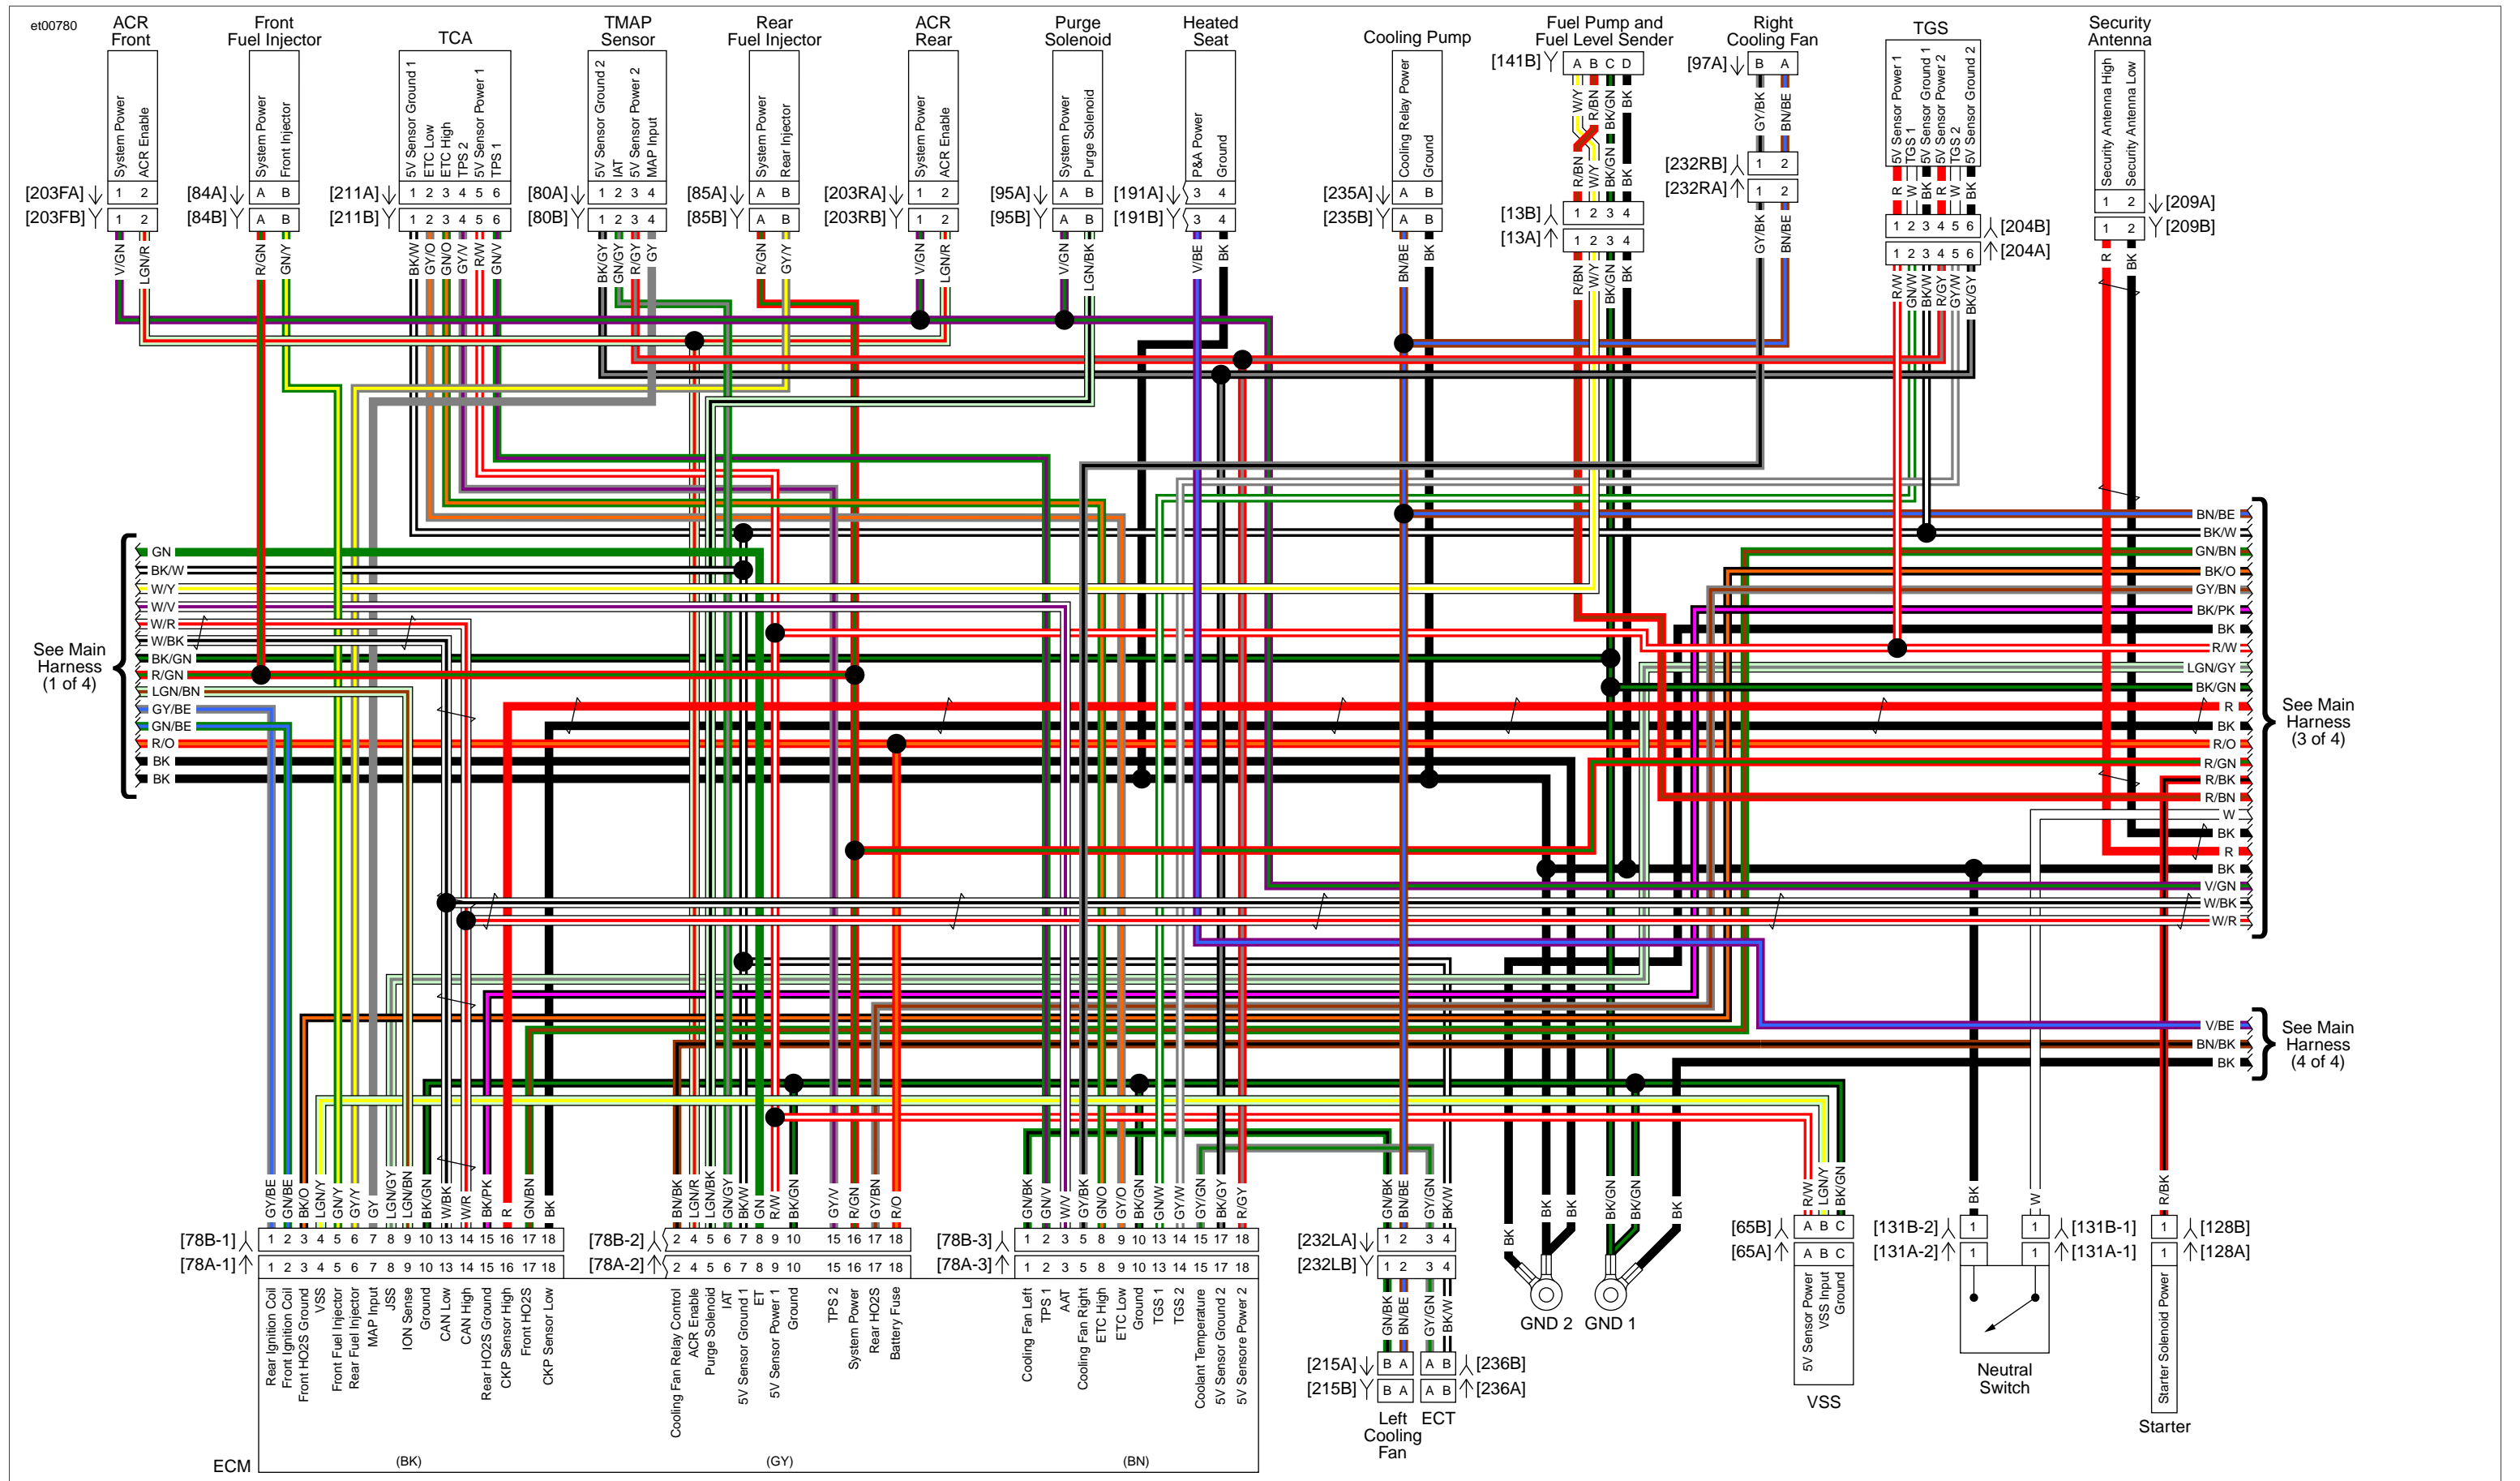

See Main Harness (4 of 4)

Main Harness (2 of 4): 2016 FLTRUSE

See Main Harness (2 of 4)

See Main Harness (1 of 4)

See Main Harness (4 of 4)

Main Harness (3 of 4): 2016 FLTRUSE

Main Harness (4 of 4): 2016 FLTRUSE

Rear Lighting: 2016 FLTRUSE

Radio: 2016 FLTRUSE

Front Lighting and Hand Controls: 2016 FLHTKSE

Main Harness (1 of 4): 2016 FLHTKSE

Main Harness (2 of 4): 2016 FLHTKSE

Main Harness (3 of 4): 2016 FLHTKSE

Main Harness (4 of 4): 2016 FLHTKSE