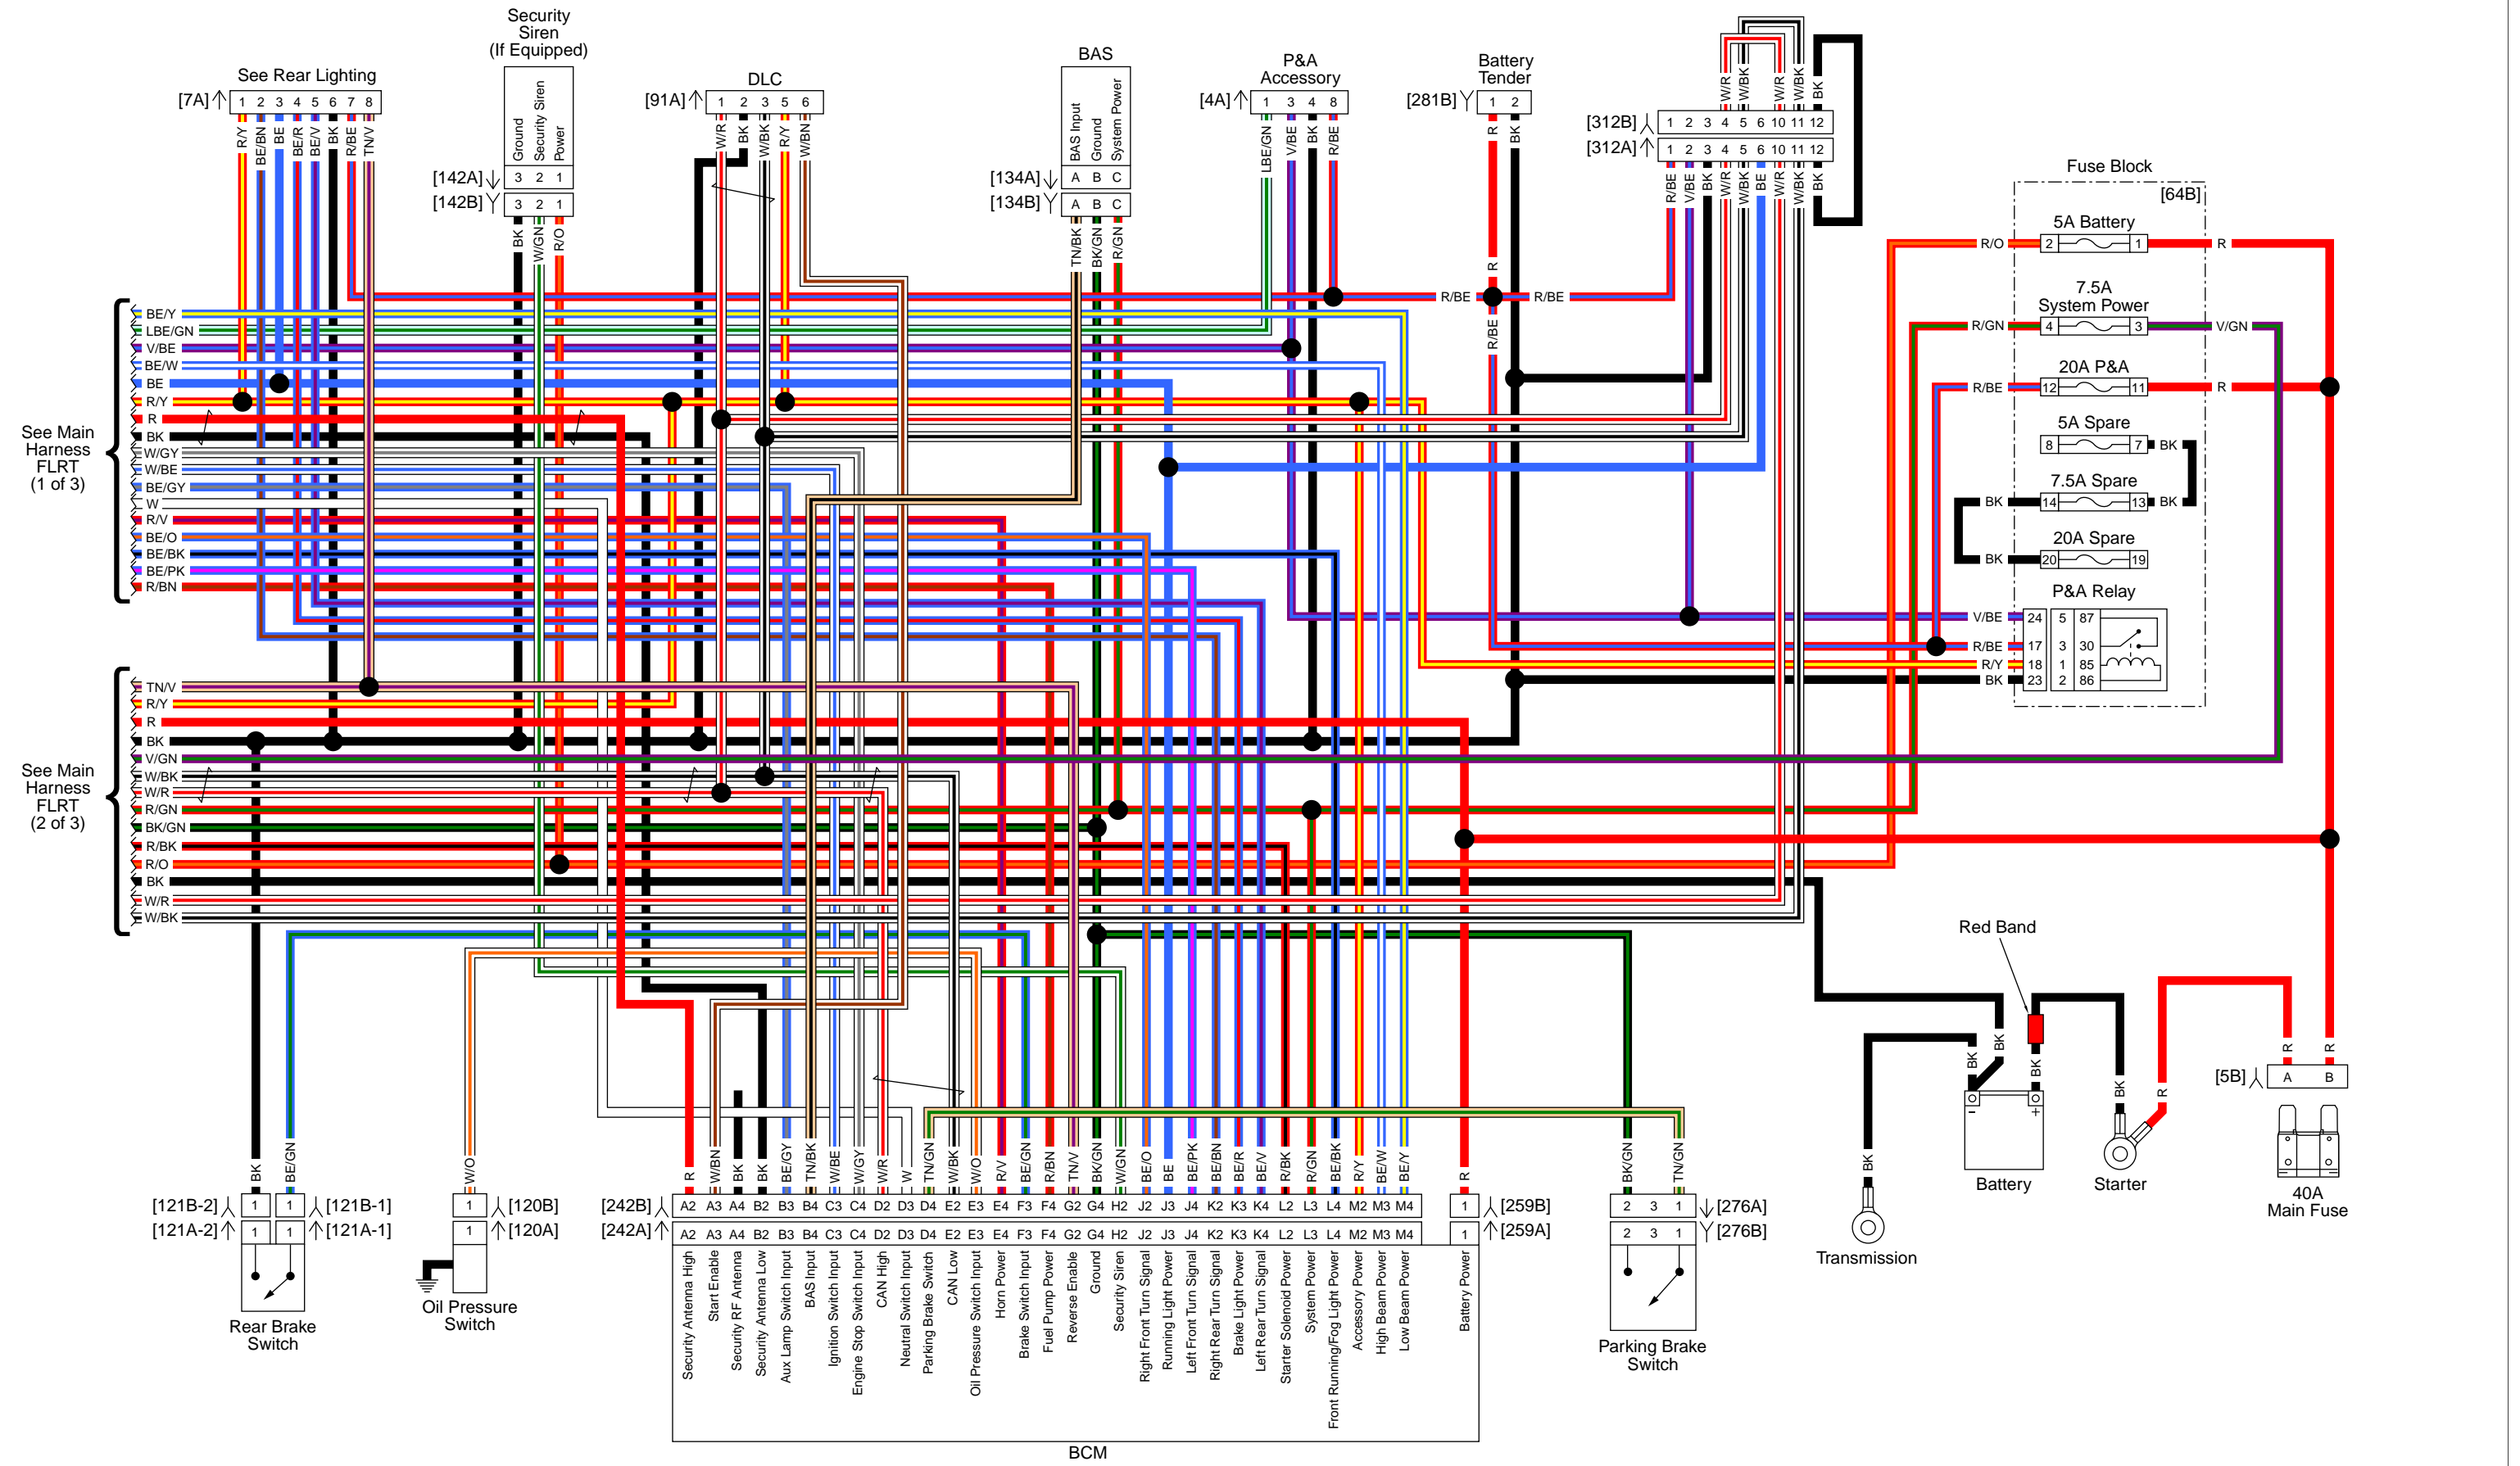

ABOUT THIS MANUAL

Wiring and Circuit Diagrams

The diagrams either show entire systems or specific circuits. The circuit specific diagrams only show the components and wiring in the system(s) listed in the diagram title. Always refer to the diagram title for diagram type.

Main Harness FLHTCUTG (1 of 3): 2016 Trike Model

Main Harness FLHTCUTG (2 of 3): 2016 Trike Model

Main Harness FLHTCUTG (3 of 3): 2016 Trike Model

Main Harness FLRT (1 of 3): 2016 Trike Model

Main Harness FLRT (2 of 3): 2016 Trike Model