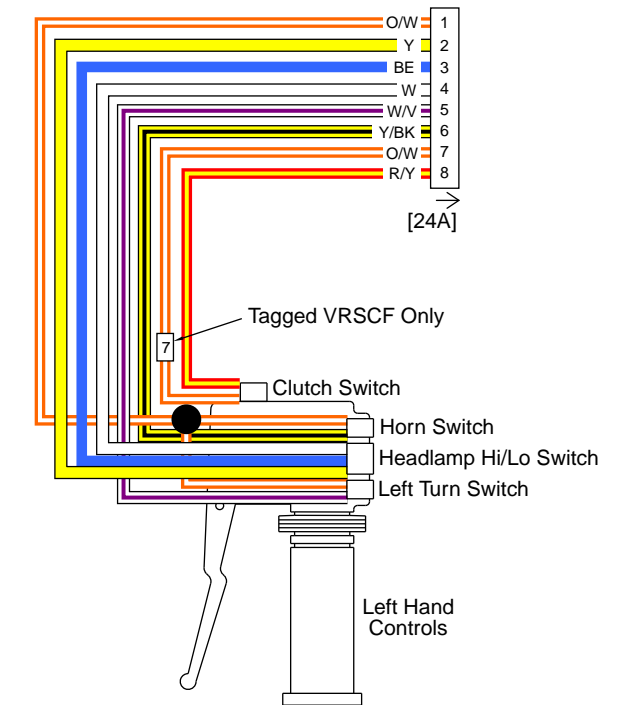

See Main Harness (2 of 2)

Main Harness 1 of 2: 2016 Sportster

Main Harness 2 of 2: 2016 Sportster

Single Stop Lamp LED

Dual Stop Lamp Bulb w/LED LP Lamp

Single Stop Lamp Bulb

Dual Stop Lamp LED

Rear Lighting: 2016 Sportster

HDI

VRSCF

[22A]

DOM

VRSCDX

[24A]

Front Lighting and Hand Controls: 2016 V-Rod

Main Harness (1 of 2): 2016 V-Rod

Main Harness (2 of 2): 2016 V-Rod

VRSCDX (DOM)

VRSCF (DOM)

VRSCDX (HDI)

VRSCF (HDI)

Rear Lighting: 2016 V-Rod

Lighting and Hand Controls: 2016 Street

Main Harness (1 of 2): 2016 Street