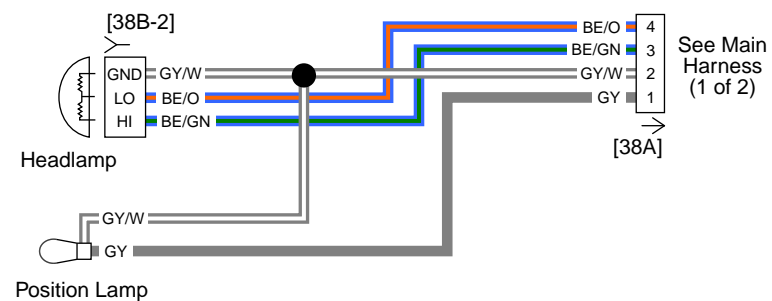

Main Harness (2 of 2): 2016 V-Rod

VRSCDX (DOM)

VRSCF (DOM)

VRSCDX (HDI)

VRSCF (HDI)

Rear Lighting: 2016 V-Rod

Lighting and Hand Controls: 2016 Street

Main Harness (1 of 2): 2016 Street

Main Harness (2 of 2): 2016 Street

FLHTCUTG

Dual Headlamps

FLHTCUTG

FLRT

FLRT

Front Lighting and Hand Controls: 2016 Trike Models

Fairing Harness FLHTCUTG: 2016 Trike Model