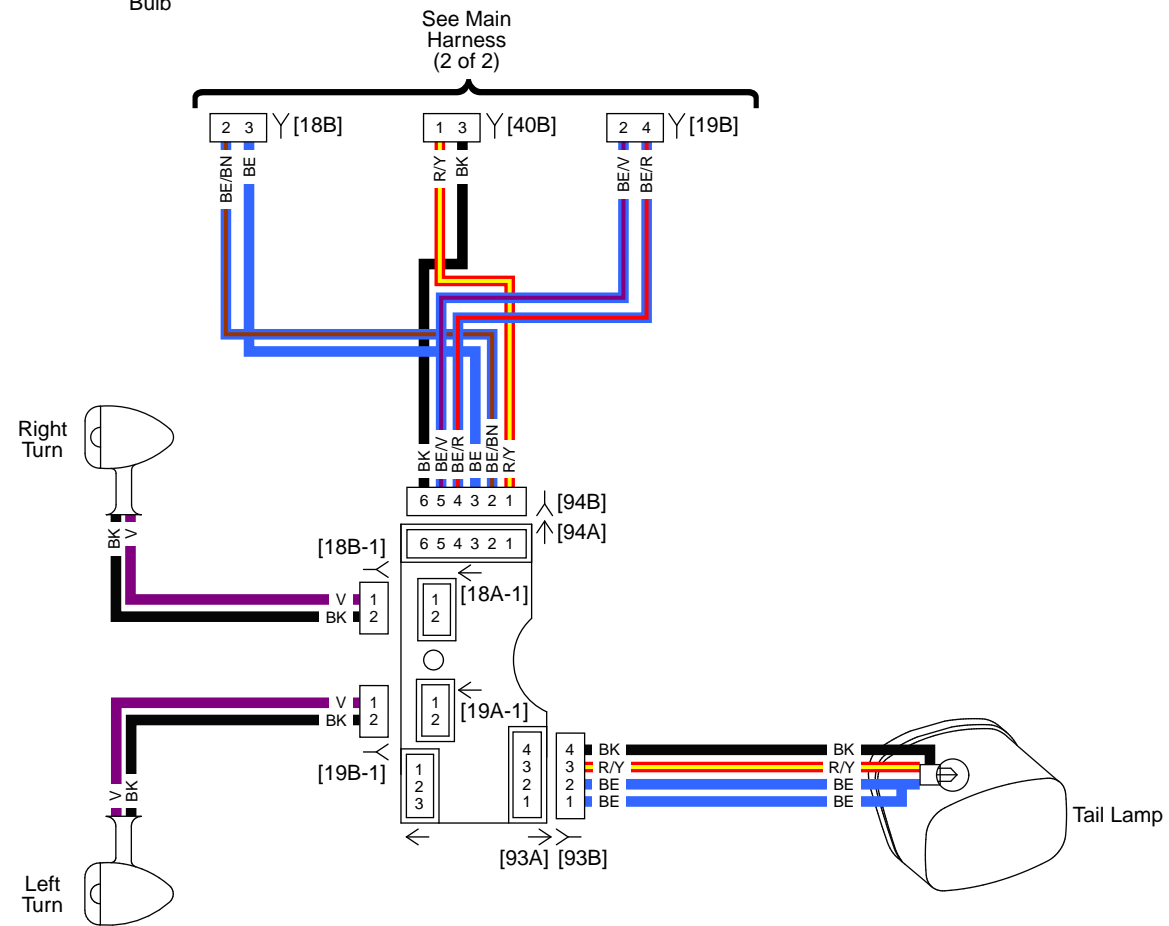

See Main Harness (2 of 2)

Main Harness 1 of 2: 2016 Sportster

Main Harness 2 of 2: 2016 Sportster

Single Stop Lamp LED

Dual Stop Lamp Bulb w/LED LP Lamp

Single Stop Lamp Bulb

Dual Stop Lamp LED

Rear Lighting: 2016 Sportster