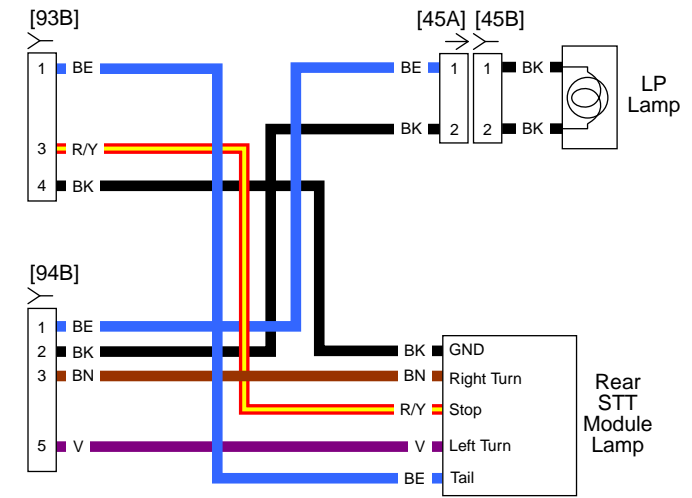

See Main Harness (2 of 2)

Main Harness 1 of 2: 2016 Sportster

Main Harness 2 of 2: 2016 Sportster

Single Stop Lamp LED

Dual Stop Lamp Bulb w/LED LP Lamp

Single Stop Lamp Bulb

Dual Stop Lamp LED

Rear Lighting: 2016 Sportster

HDI

VRSCF

[22A]

DOM

VRSCDX

[24A]

Front Lighting and Hand Controls: 2016 V-Rod

Main Harness (1 of 2): 2016 V-Rod

Main Harness (2 of 2): 2016 V-Rod

VRSCDX (DOM)

VRSCF (DOM)

VRSCDX (HDI)

VRSCF (HDI)

Rear Lighting: 2016 V-Rod

Lighting and Hand Controls: 2016 Street

Main Harness (1 of 2): 2016 Street