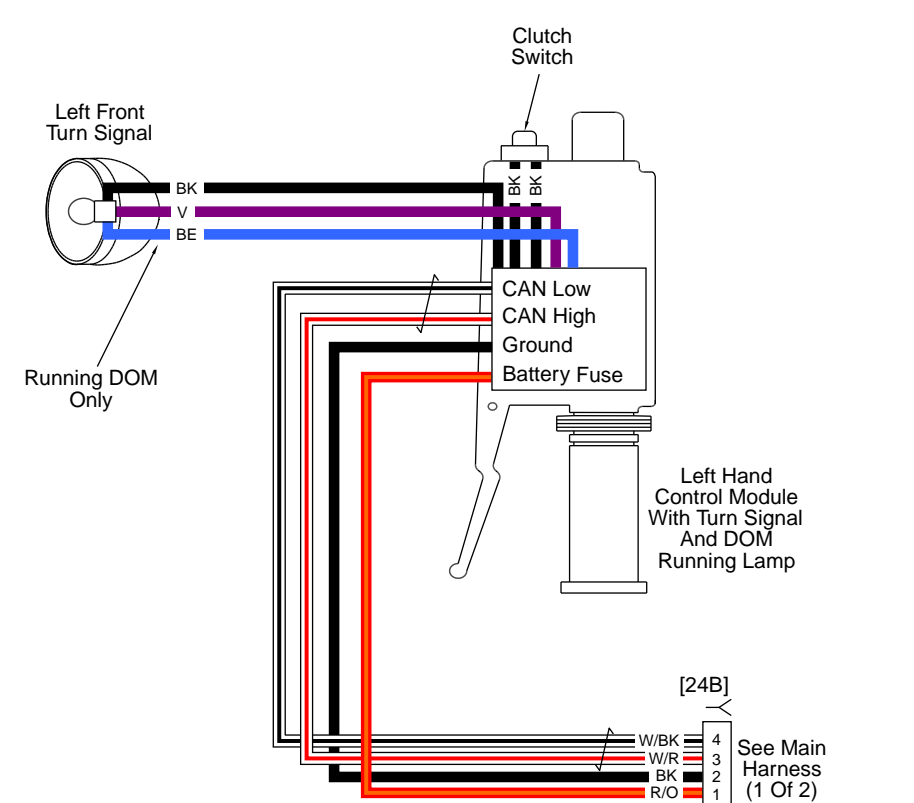

2016 Harley-Davidson FLHTKSE Model Service Manual Supplement (99500-16)

Front Lighting and Hand Controls: 2016 FLHTKSE.....	83
Fairing Harness: 2016 FLHTKSE.....	84
Main Harness (1 of 4): 2016 FLHTKSE.....	85
Main Harness (2 of 4): 2016 FLHTKSE.....	86
Main Harness (3 of 4): 2016 FLHTKSE.....	87
Main Harness (4 of 4): 2016 FLHTKSE.....	88
Rear Lighting: 2016 FLHTKSE.....	89
Radio: 2016 FLHTKSE.....	90

2016 Harley-Davidson FLHXSE Model Service Manual Supplement (99600-16)

Front Lighting and Hand Controls: 2016 FLHXSE.....	91
Fairing Harness: 2016 FLHXSE.....	92
Main Harness (1 of 4): 2016 FLHXSE.....	93
Main Harness (2 of 4): 2016 FLHXSE.....	94
Main Harness (3 of 4): 2016 FLHXSE.....	95
Main Harness (4 of 4): 2016 FLHXSE.....	96
Rear Lighting: 2016 FLHXSE.....	97
Radio (1 of 2): 2016 FLHXSE.....	98
Radio (2 of 2): 2016 FLHXSE.....	99

et00669