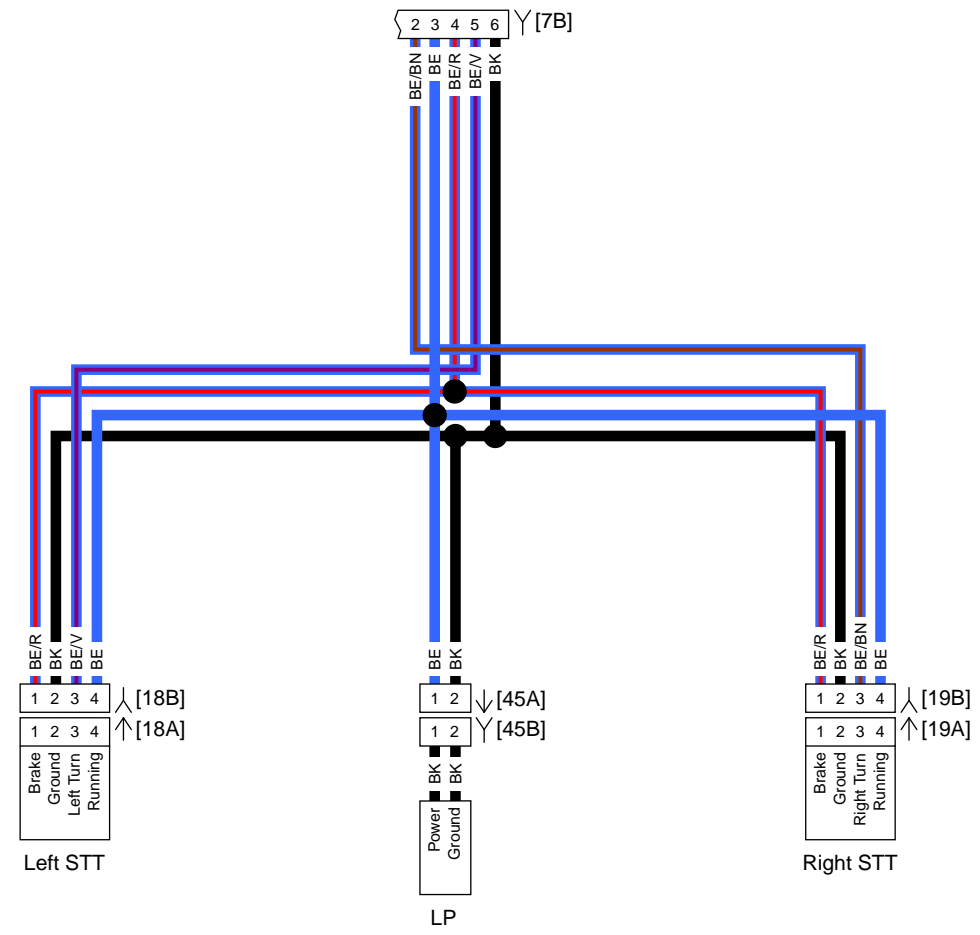

Main Harness (1 of 4): 2016 FLHXSE

Main Harness (2 of 4): 2016 FLHXSE

Main Harness (3 of 4): 2016 FLHXSE

Main Harness (4 of 4): 2016 FLHXSE

Rear Lighting: 2016 FLHXSE

Radio (1 of 2): 2016 FLHXSE

CAV	CIR	DESCRIPTION
1	BK	MICROPHONE, COMMON (-)
2	BK	HEADSET, COMMON (-)
3	PK/BE	HEADSET, RT FRONT (+)
4	R	MICROPHONE, FRONT (+)
5	PK/GN	HEADSET, LT FRONT (+)
6	BK	JUMPER
7	N/C	N/C
TAB	TAB	MICROPHONE, SHIELD