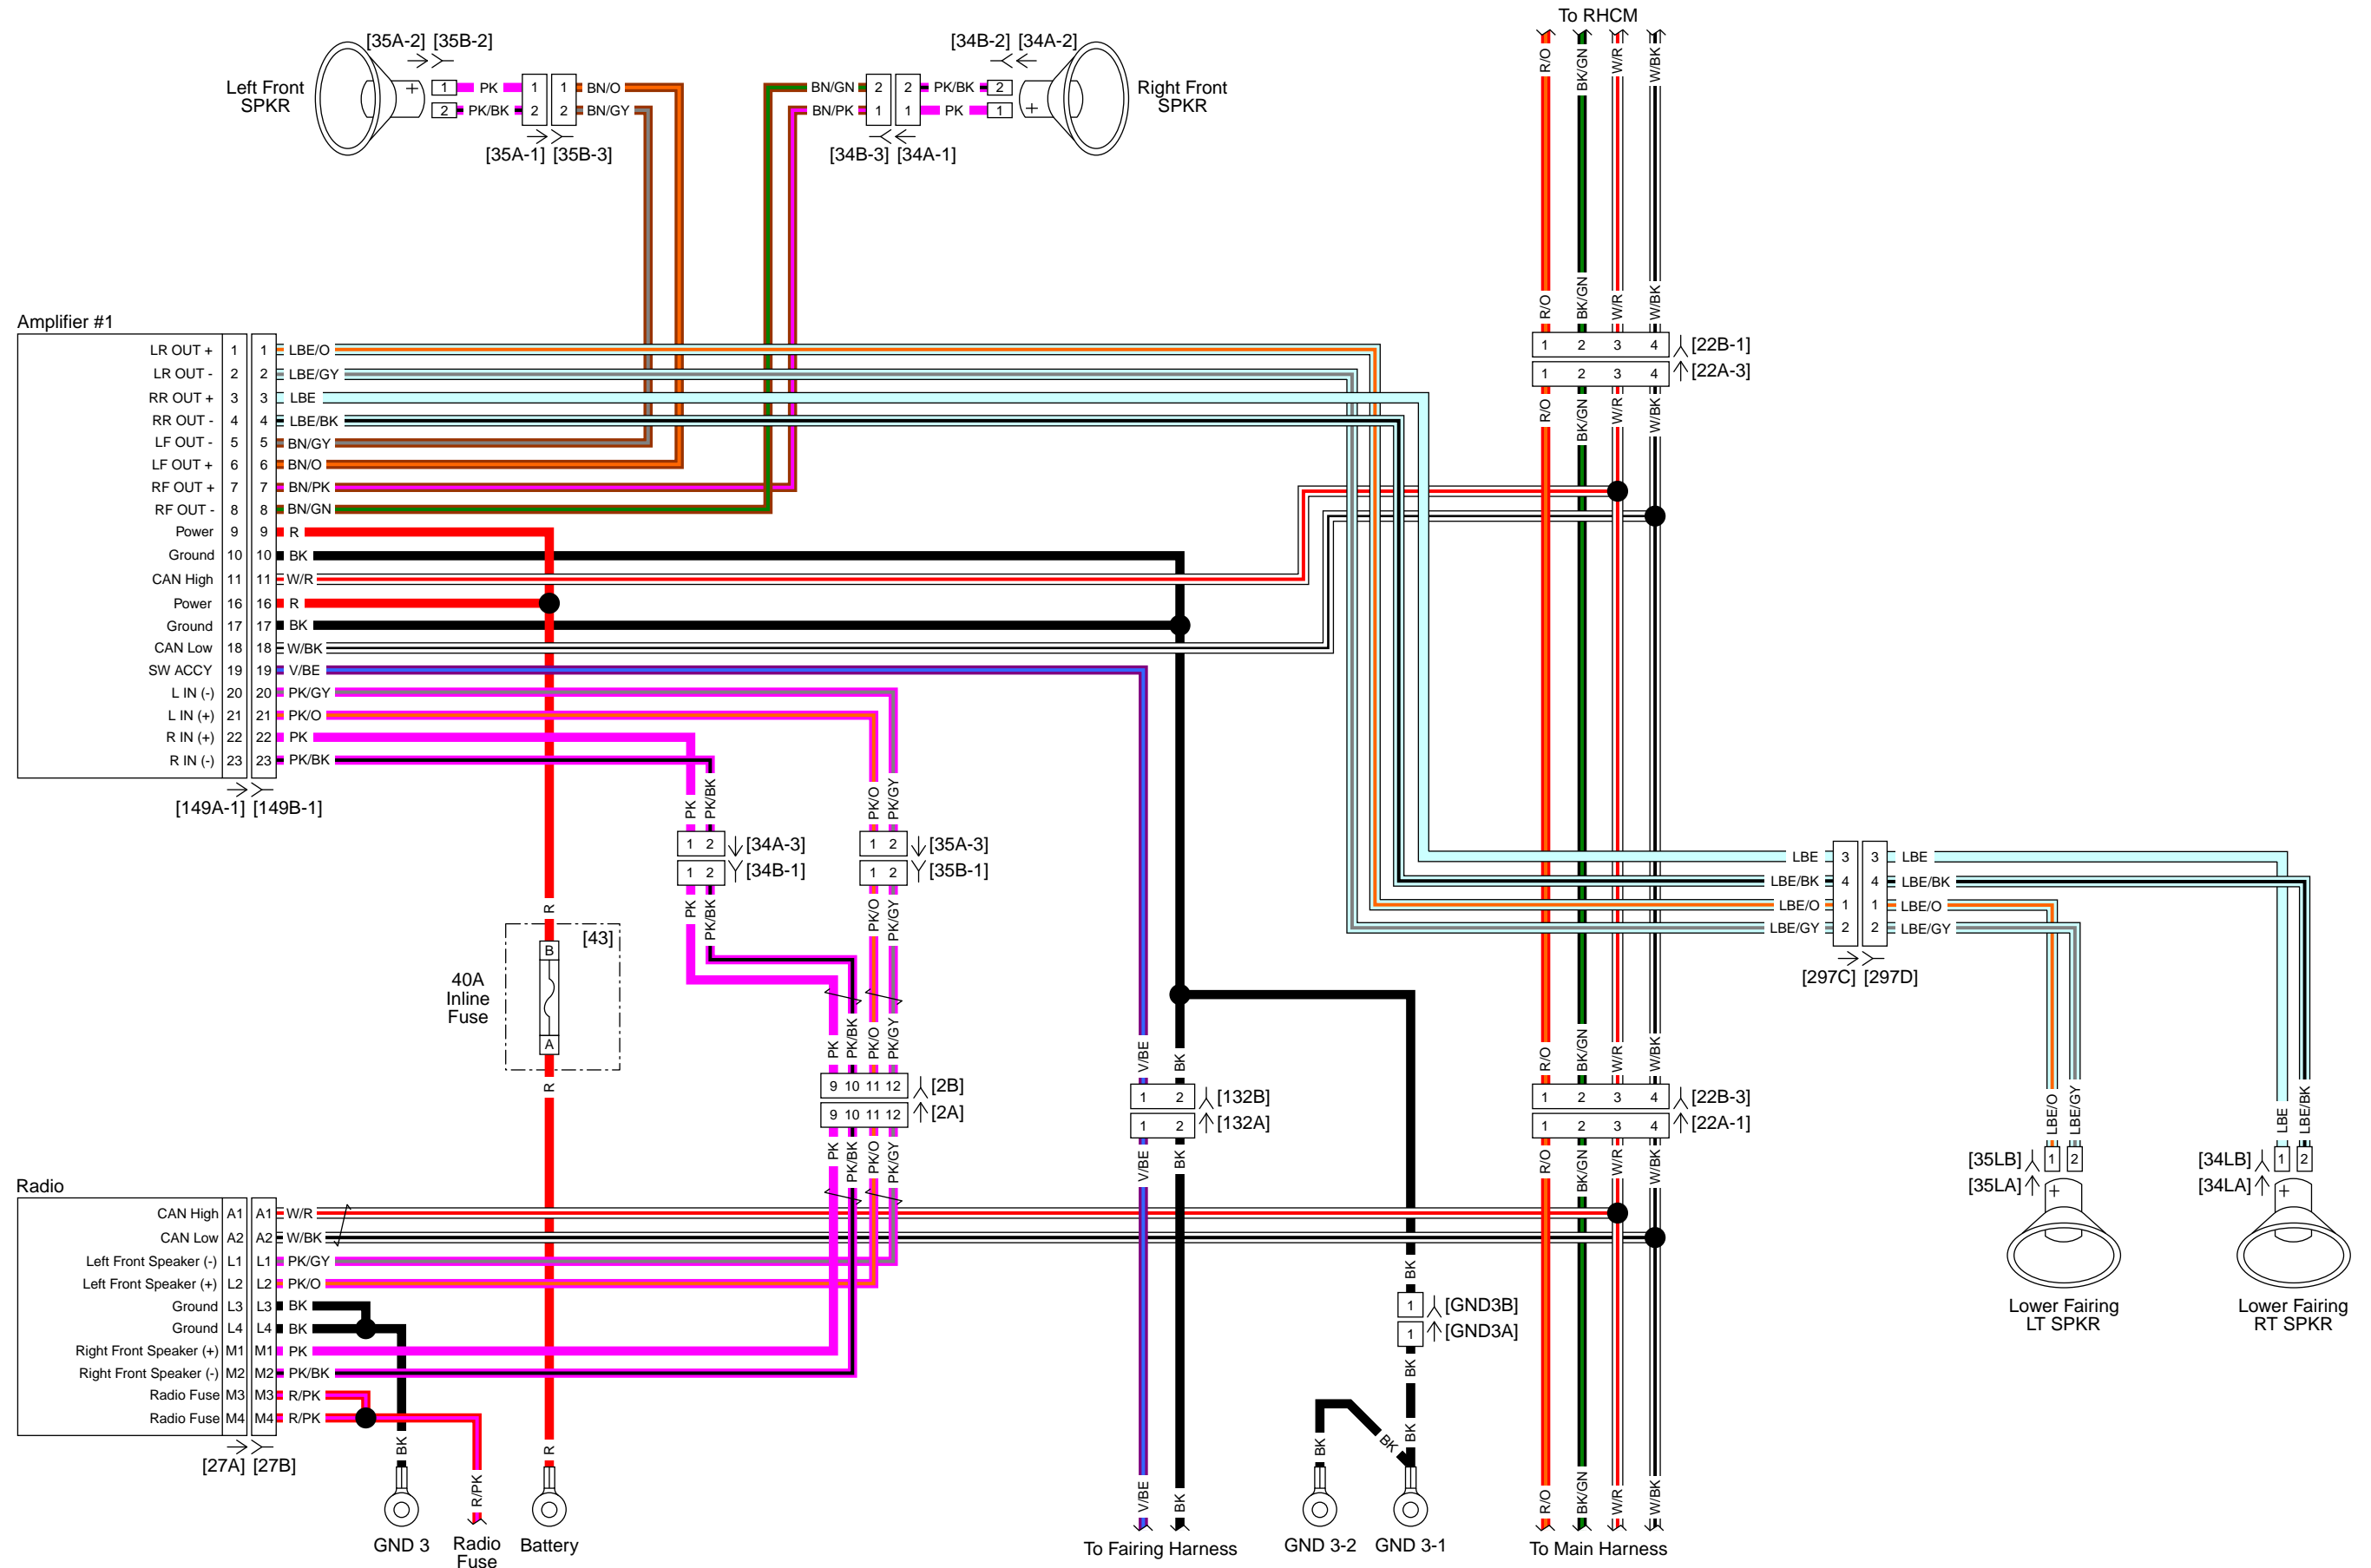

P&A Radio with 1 Amp: 2016 Touring

P&A Radio with 2 Amps (1 of 2): 2016 Touring