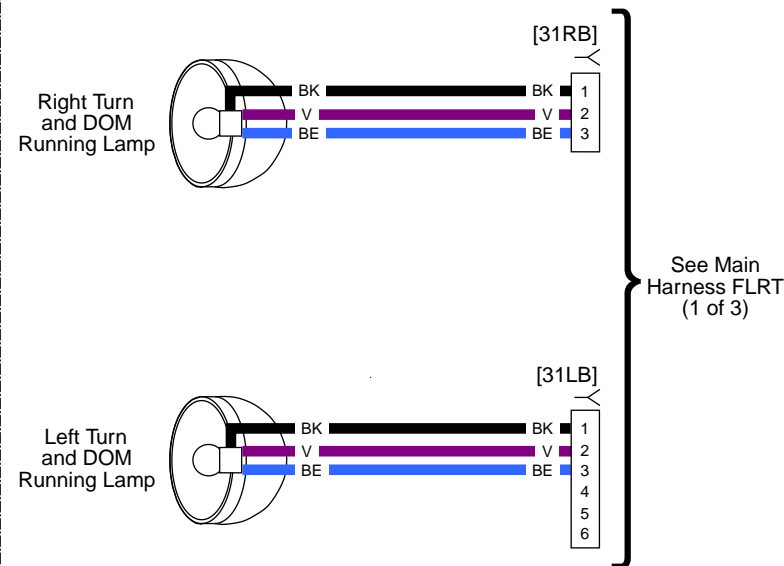

Main Harness (2 of 2): 2016 V-Rod

VRSCDX (DOM)

VRSCF (DOM)

VRSCDX (HDI)

VRSCF (HDI)

Rear Lighting: 2016 V-Rod

Lighting and Hand Controls: 2016 Street

Main Harness (1 of 2): 2016 Street

Main Harness (2 of 2): 2016 Street

FLHTCUTG

Dual Headlamps

FLHTCUTG

FLRT

FLRT

Front Lighting and Hand Controls: 2016 Trike Models

Fairing Harness FLHTCUTG: 2016 Trike Model

Main Harness FLHTCUTG (1 of 3): 2016 Trike Model

Main Harness FLHTCUTG (2 of 3): 2016 Trike Model

Main Harness FLHTCUTG (3 of 3): 2016 Trike Model

Main Harness FLRT (1 of 3): 2016 Trike Model

Main Harness FLRT (2 of 3): 2016 Trike Model