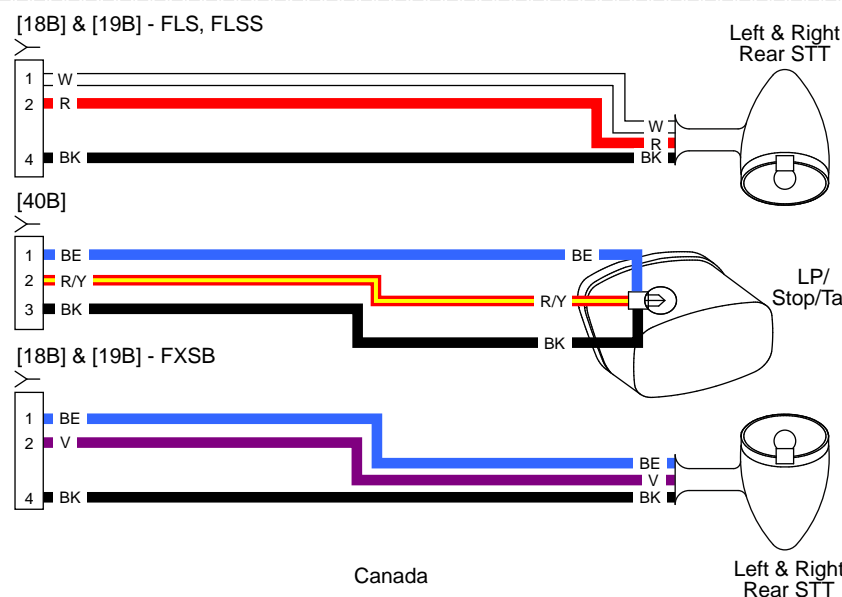

See Main Harness (2 of 2): Except FXSB, FLS, FLSS

Main Harness 1 of 2: 2016 Softail (Except FXSB, FLS, FLSS)

See Main Harness (1 of 2): Except FXSB, FLS, FLSS

Main Harness 2 of 2: 2016 Softail (Except FXSB, FLS, FLSS)

Main Harness 1 of 2: 2016 Softail (FXSB)

Main Harness 1 of 2: 2016 Softail (FLS, FLSS)

Main Harness 2 of 2: 2016 Softail (FXSB, FLS, FLSS)

Rear Lighting: 2016 Softail

Ignition and ACC FLH: 2016 Touring

Ignition and ACC FLT: 2016 Touring