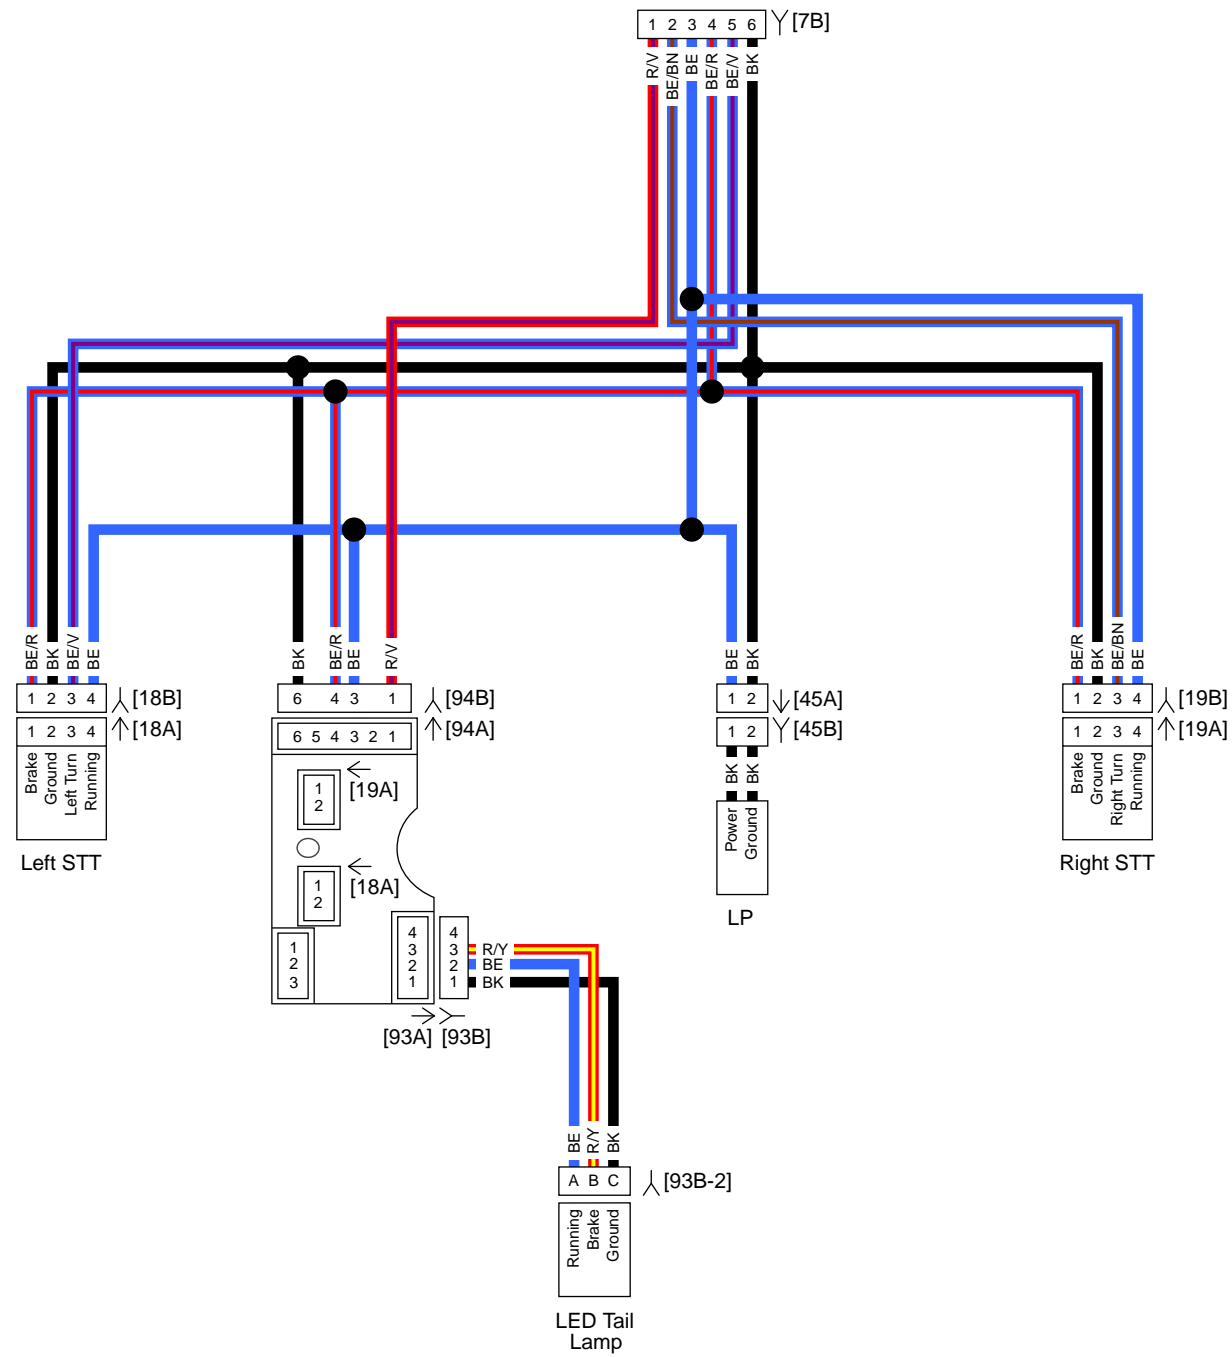

Main Harness (1 of 4): 2016 FLHXSE

Main Harness (2 of 4): 2016 FLHXSE

Main Harness (3 of 4): 2016 FLHXSE

Main Harness (4 of 4): 2016 FLHXSE

Rear Lighting: 2016 FLHXSE

Radio (1 of 2): 2016 FLHXSE

CAV	CIR	DESCRIPTION
1	BK	MICROPHONE, COMMON (-)
2	BK	HEADSET, COMMON (-)
3	PK/BE	HEADSET, RT FRONT (+)
4	R	MICROPHONE, FRONT (+)
5	PK/GN	HEADSET, LT FRONT (+)
6	BK	JUMPER
7	N/C	N/C
TAB	TAB	MICROPHONE, SHIELD