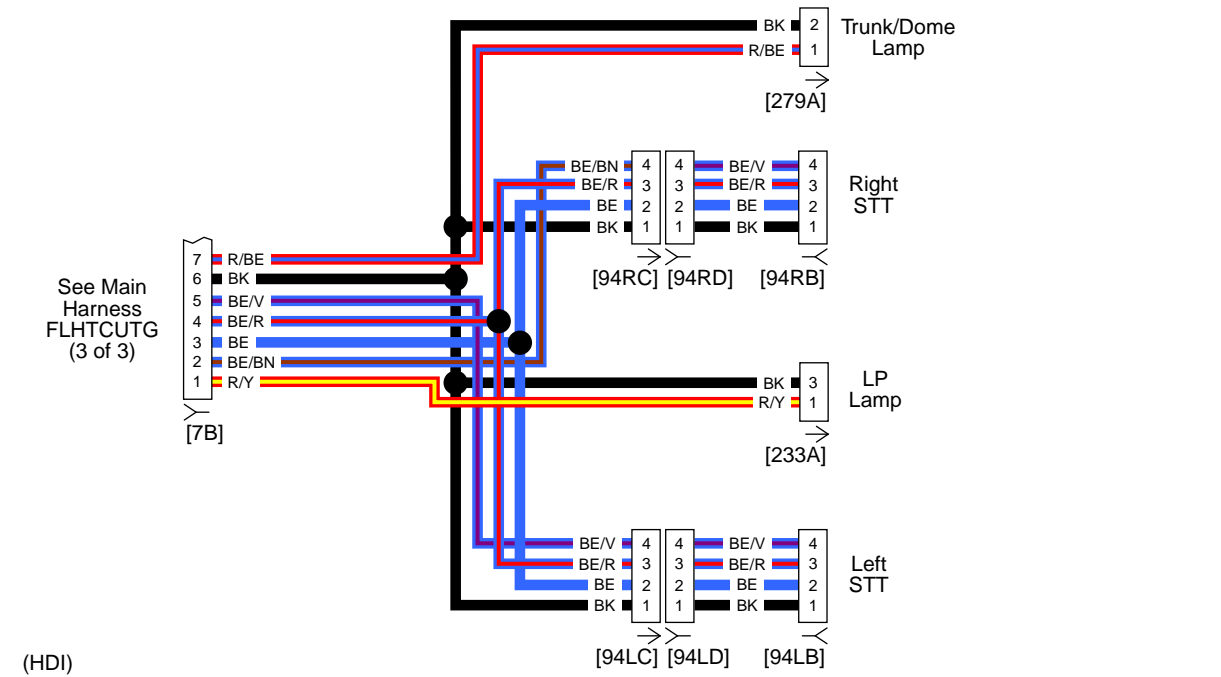

Main Harness FLRT (3 of 3): 2016 Trike Model