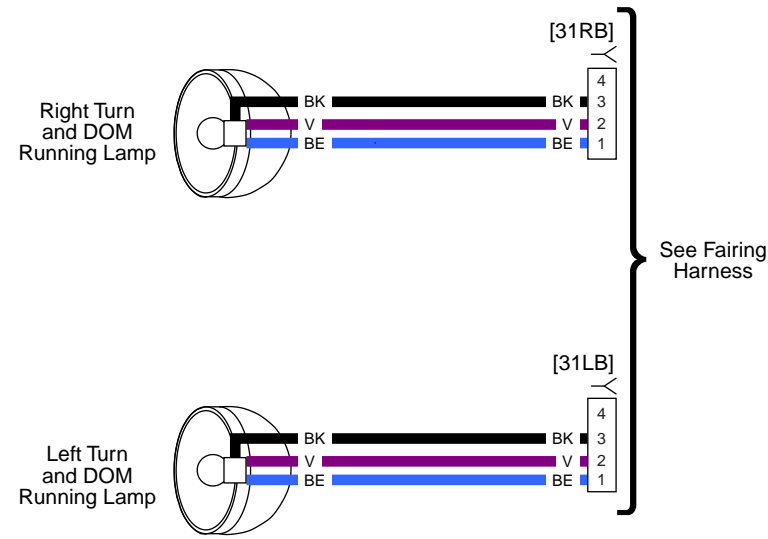

Fairing Harness: 2016 FLHTP

Main Harness (1 of 3): 2016 FLHTP

Main Harness (2 of 3): 2016 FLHTP

Main Harness (3 of 3): 2016 FLHTP

See FLHP Main Harness (1 of 3)

See FLHP Main Harness (3 of 3)

Main Harness (2 of 3): 2016 FLHP

BCM
Main Harness (3 of 3): 2016 FLHP

Rear Lighting: 2016 Police

Front Lighting and Hand Controls: 2016 FLTRUSE

Fairing Harness: 2016 FLTRUSE

Main Harness (1 of 4): 2016 FLTRUSE

See Main Harness (1 of 4)

See Main Harness (3 of 4)

See Main Harness (4 of 4)

Main Harness (2 of 4): 2016 FLTRUSE

See Main Harness (2 of 4)

See Main Harness (1 of 4)

See Main Harness (4 of 4)

Main Harness (3 of 4): 2016 FLTRUSE

Main Harness (4 of 4): 2016 FLTRUSE