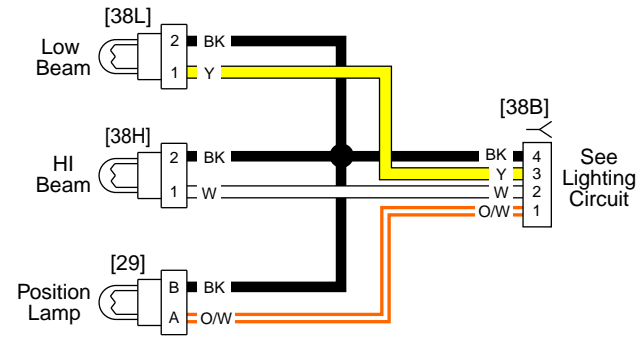

See Main Harness (2 of 2)

Main Harness 1 of 2: 2016 Sportster

Main Harness 2 of 2: 2016 Sportster

Single Stop Lamp LED

Dual Stop Lamp Bulb w/LED LP Lamp

Single Stop Lamp Bulb

Dual Stop Lamp LED

Rear Lighting: 2016 Sportster