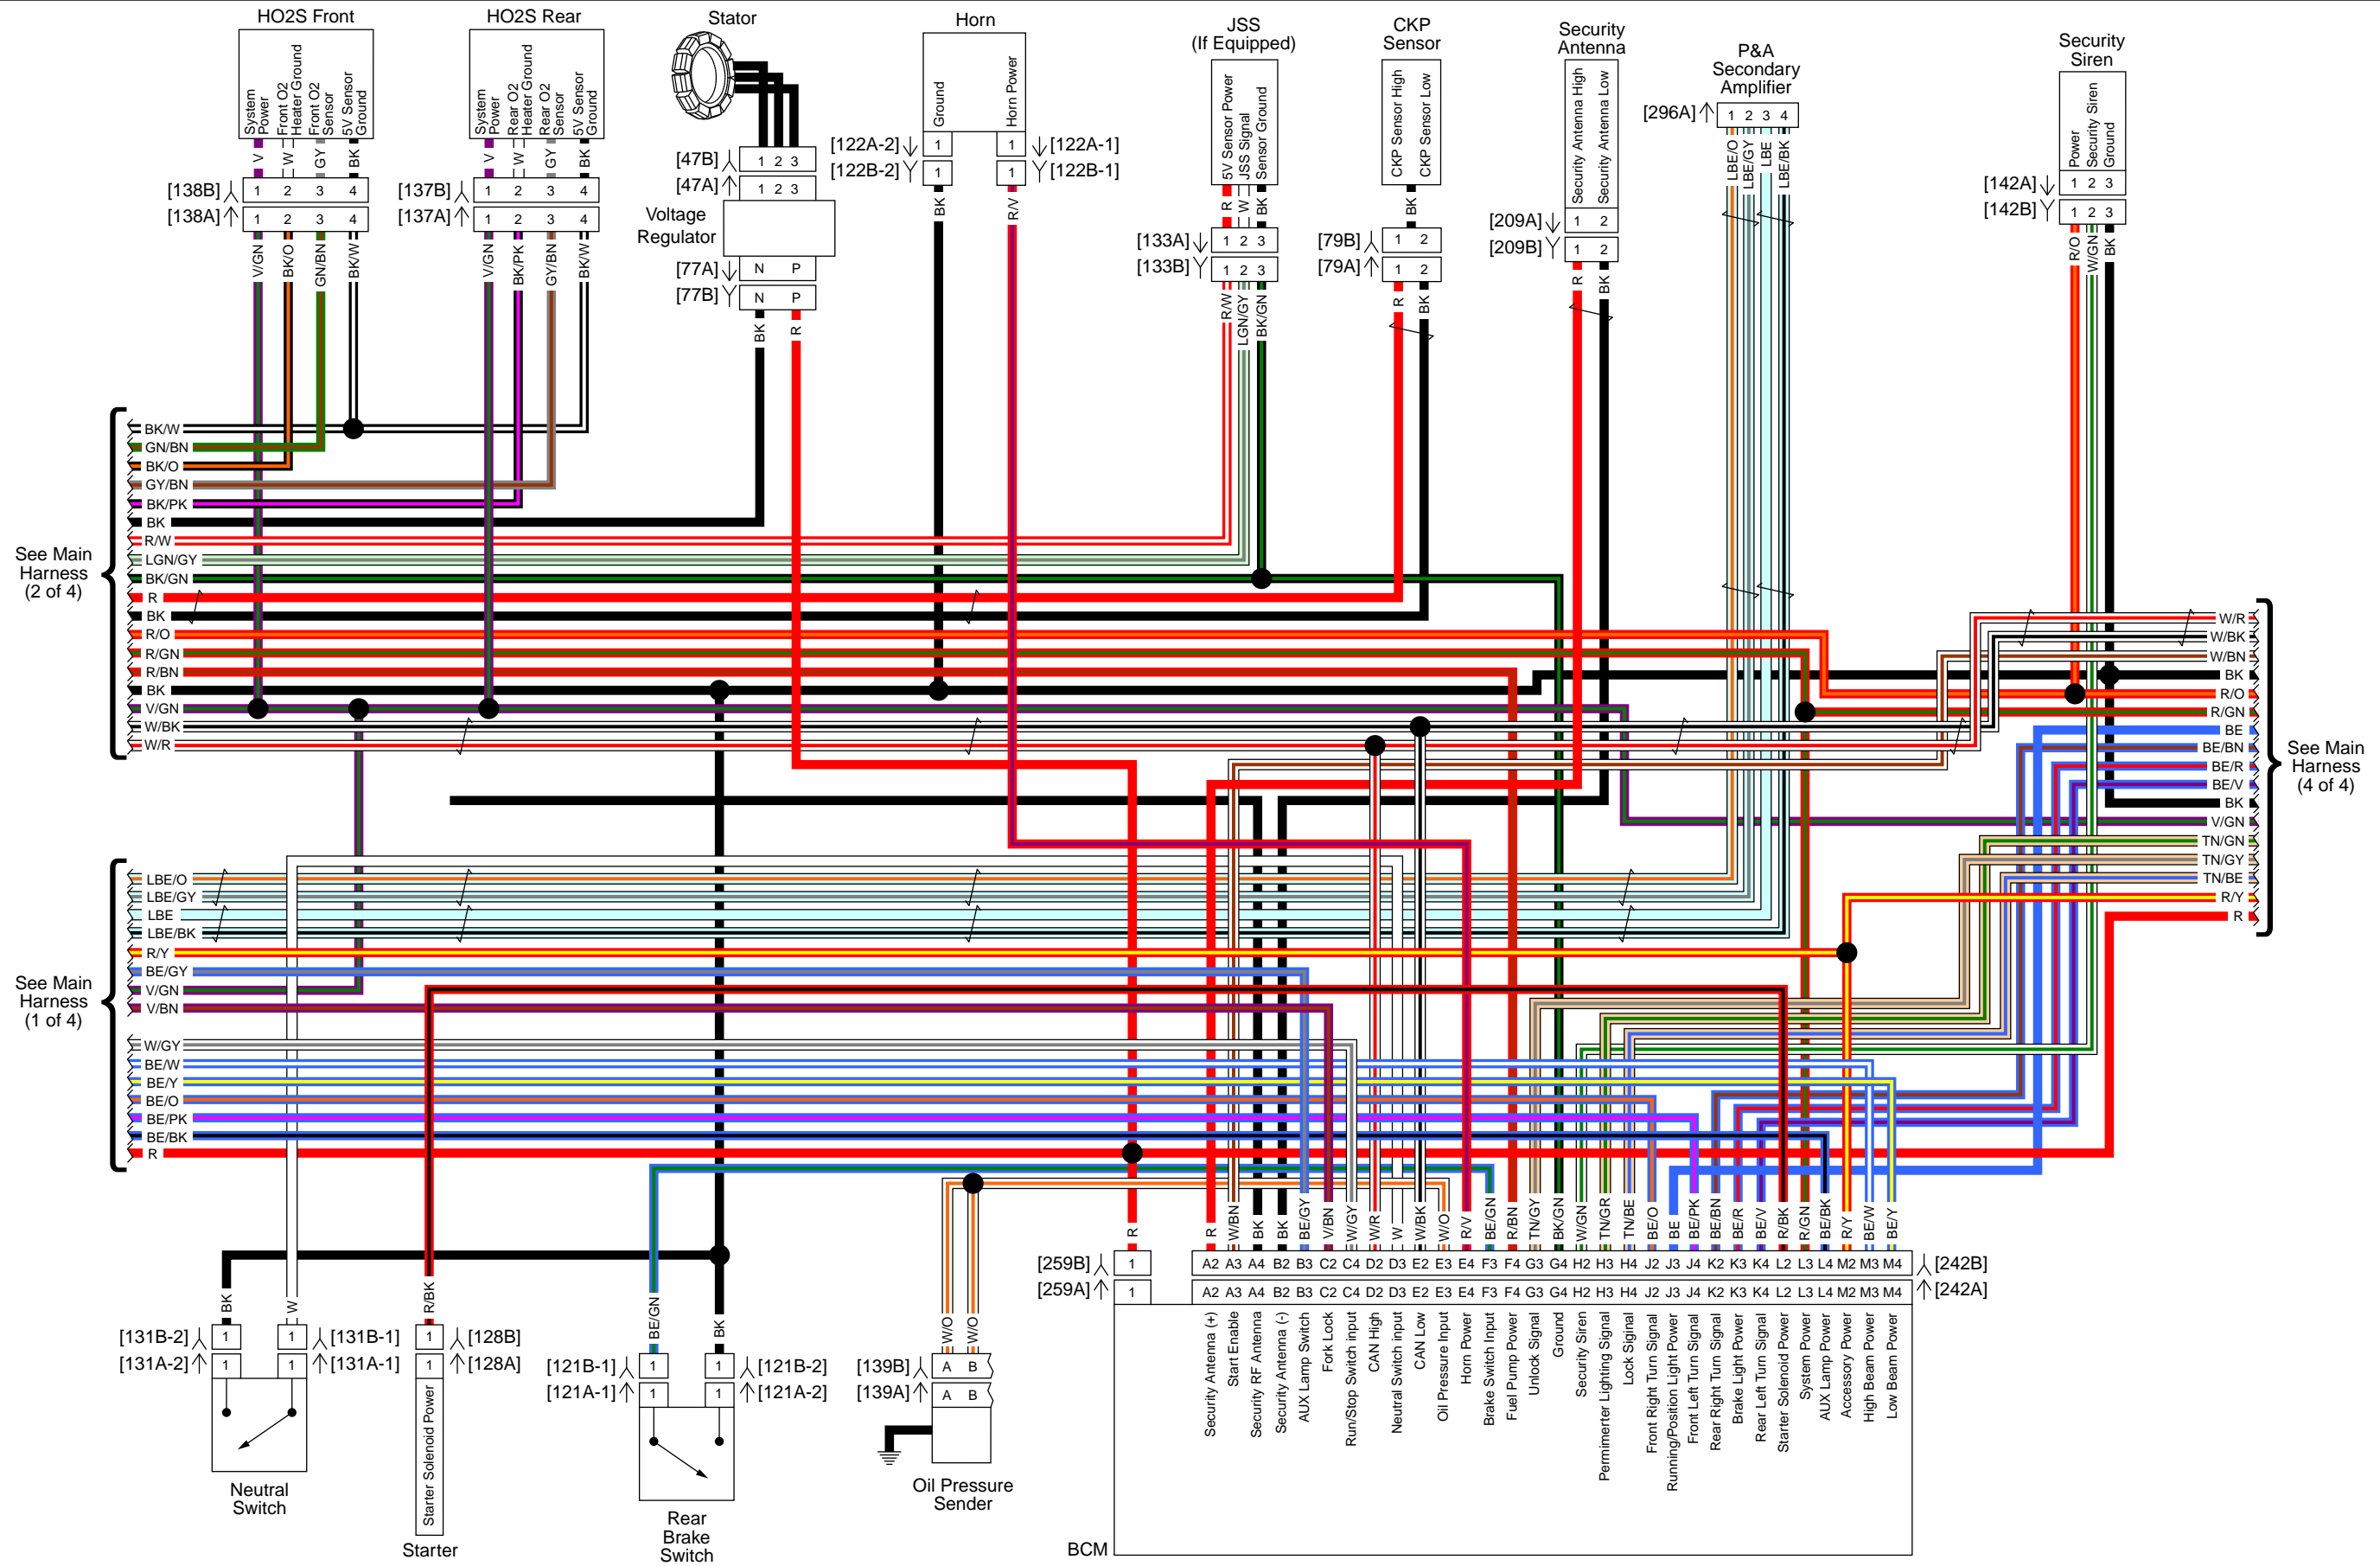

ABOUT THIS MANUAL

Wiring and Circuit Diagrams

The diagrams either show entire systems or specific circuits. The circuit specific diagrams only show the components and wiring in the system(s) listed in the diagram title. Always refer to the diagram title for diagram type.

Fairing Harness: 2016 FLHTP

Main Harness (1 of 3): 2016 FLHTP

Main Harness (2 of 3): 2016 FLHTP

Main Harness (3 of 3): 2016 FLHTP

See FLHP Main Harness (1 of 3)

See FLHP Main Harness (3 of 3)

Main Harness (2 of 3): 2016 FLHP

BCM
Main Harness (3 of 3): 2016 FLHP

Rear Lighting: 2016 Police

Front Lighting and Hand Controls: 2016 FLTRUSE

Fairing Harness: 2016 FLTRUSE

Main Harness (1 of 4): 2016 FLTRUSE

See Main Harness (1 of 4)

See Main Harness (3 of 4)

See Main Harness (4 of 4)

Main Harness (2 of 4): 2016 FLTRUSE

See Main Harness (2 of 4)

See Main Harness (1 of 4)

See Main Harness (4 of 4)

Main Harness (3 of 4): 2016 FLTRUSE

Main Harness (4 of 4): 2016 FLTRUSE