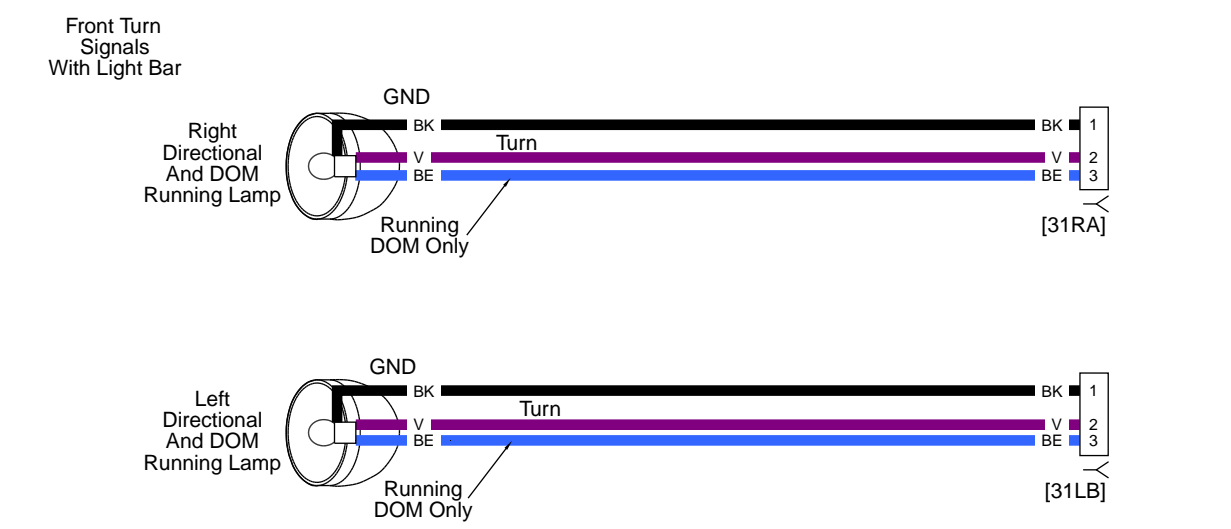

2016 Harley-Davidson FLHTKSE Model Service Manual Supplement (99500-16)

Front Lighting and Hand Controls: 2016 FLHTKSE.....	83
Fairing Harness: 2016 FLHTKSE.....	84
Main Harness (1 of 4): 2016 FLHTKSE.....	85
Main Harness (2 of 4): 2016 FLHTKSE.....	86
Main Harness (3 of 4): 2016 FLHTKSE.....	87
Main Harness (4 of 4): 2016 FLHTKSE.....	88
Rear Lighting: 2016 FLHTKSE.....	89
Radio: 2016 FLHTKSE.....	90

2016 Harley-Davidson FLHXSE Model Service Manual Supplement (99600-16)

Front Lighting and Hand Controls: 2016 FLHXSE.....	91
Fairing Harness: 2016 FLHXSE.....	92
Main Harness (1 of 4): 2016 FLHXSE.....	93
Main Harness (2 of 4): 2016 FLHXSE.....	94
Main Harness (3 of 4): 2016 FLHXSE.....	95
Main Harness (4 of 4): 2016 FLHXSE.....	96
Rear Lighting: 2016 FLHXSE.....	97
Radio (1 of 2): 2016 FLHXSE.....	98
Radio (2 of 2): 2016 FLHXSE.....	99

et00669