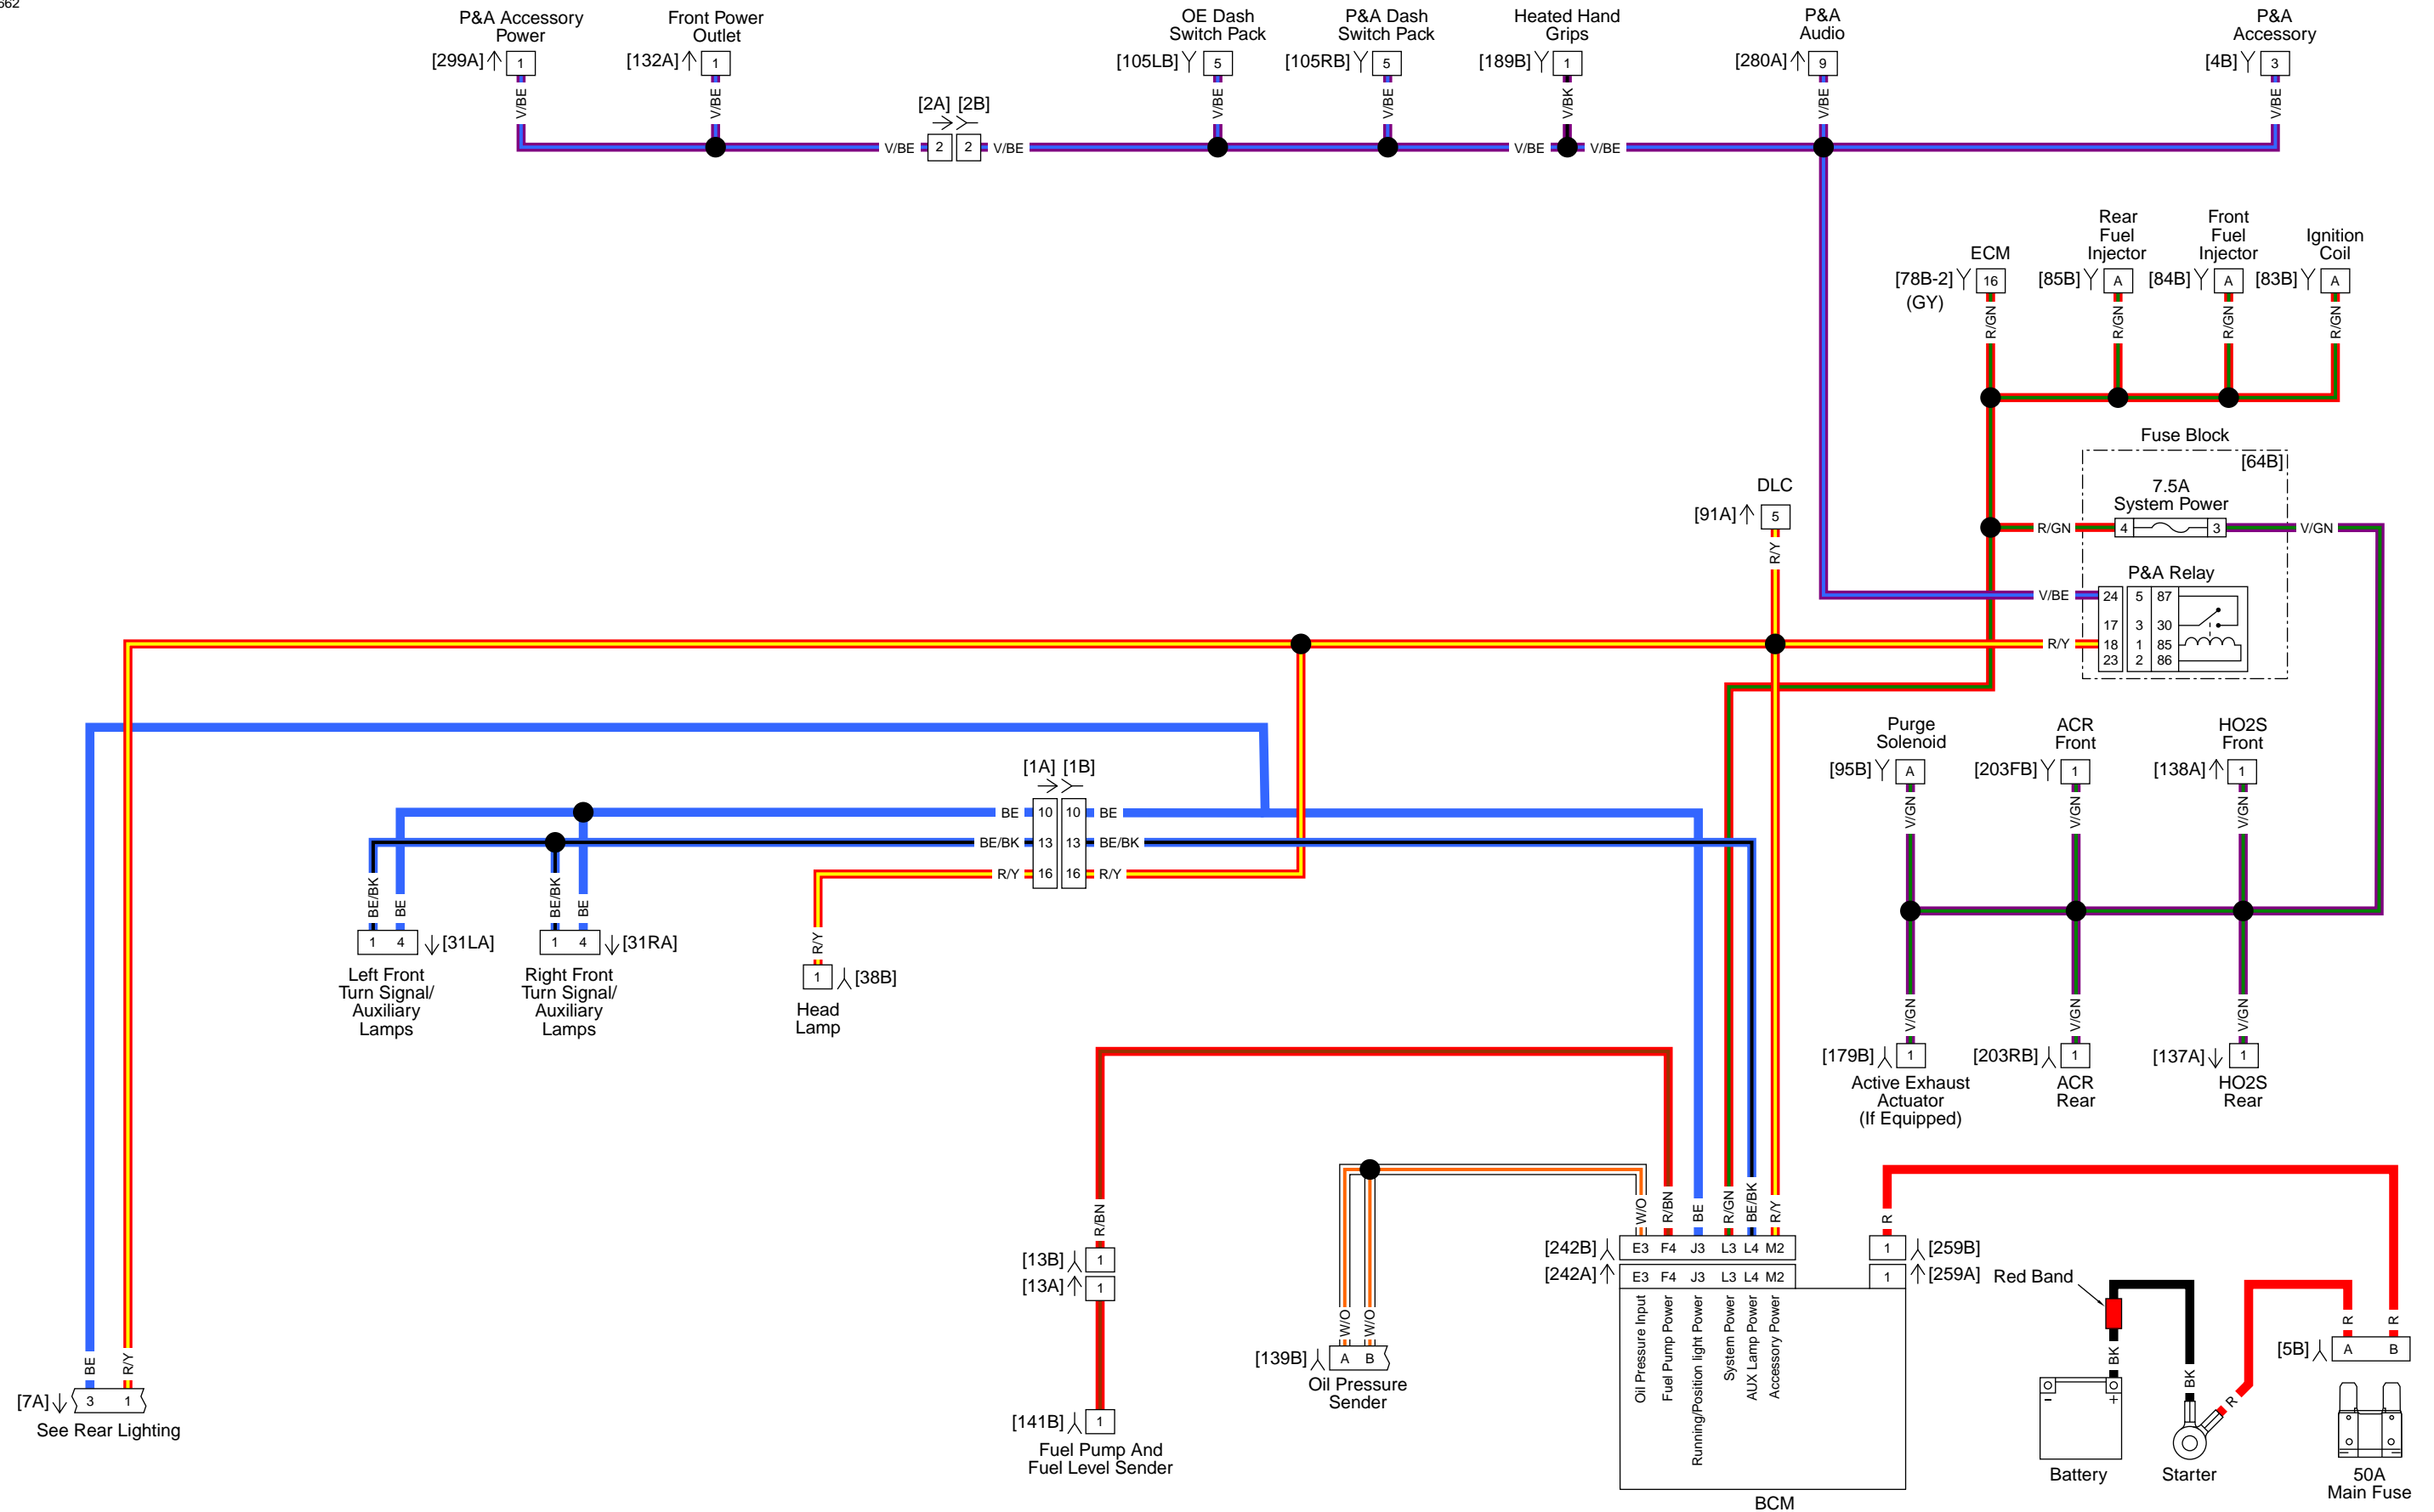

Ignition and ACC FLH: 2016 Touring