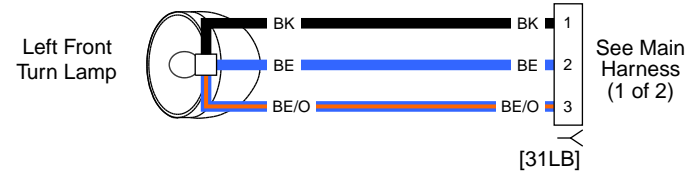

Main Harness (2 of 2): 2016 V-Rod

VRSCDX (DOM)

VRSCF (DOM)

VRSCDX (HDI)

VRSCF (HDI)

Rear Lighting: 2016 V-Rod

Lighting and Hand Controls: 2016 Street

Main Harness (1 of 2): 2016 Street