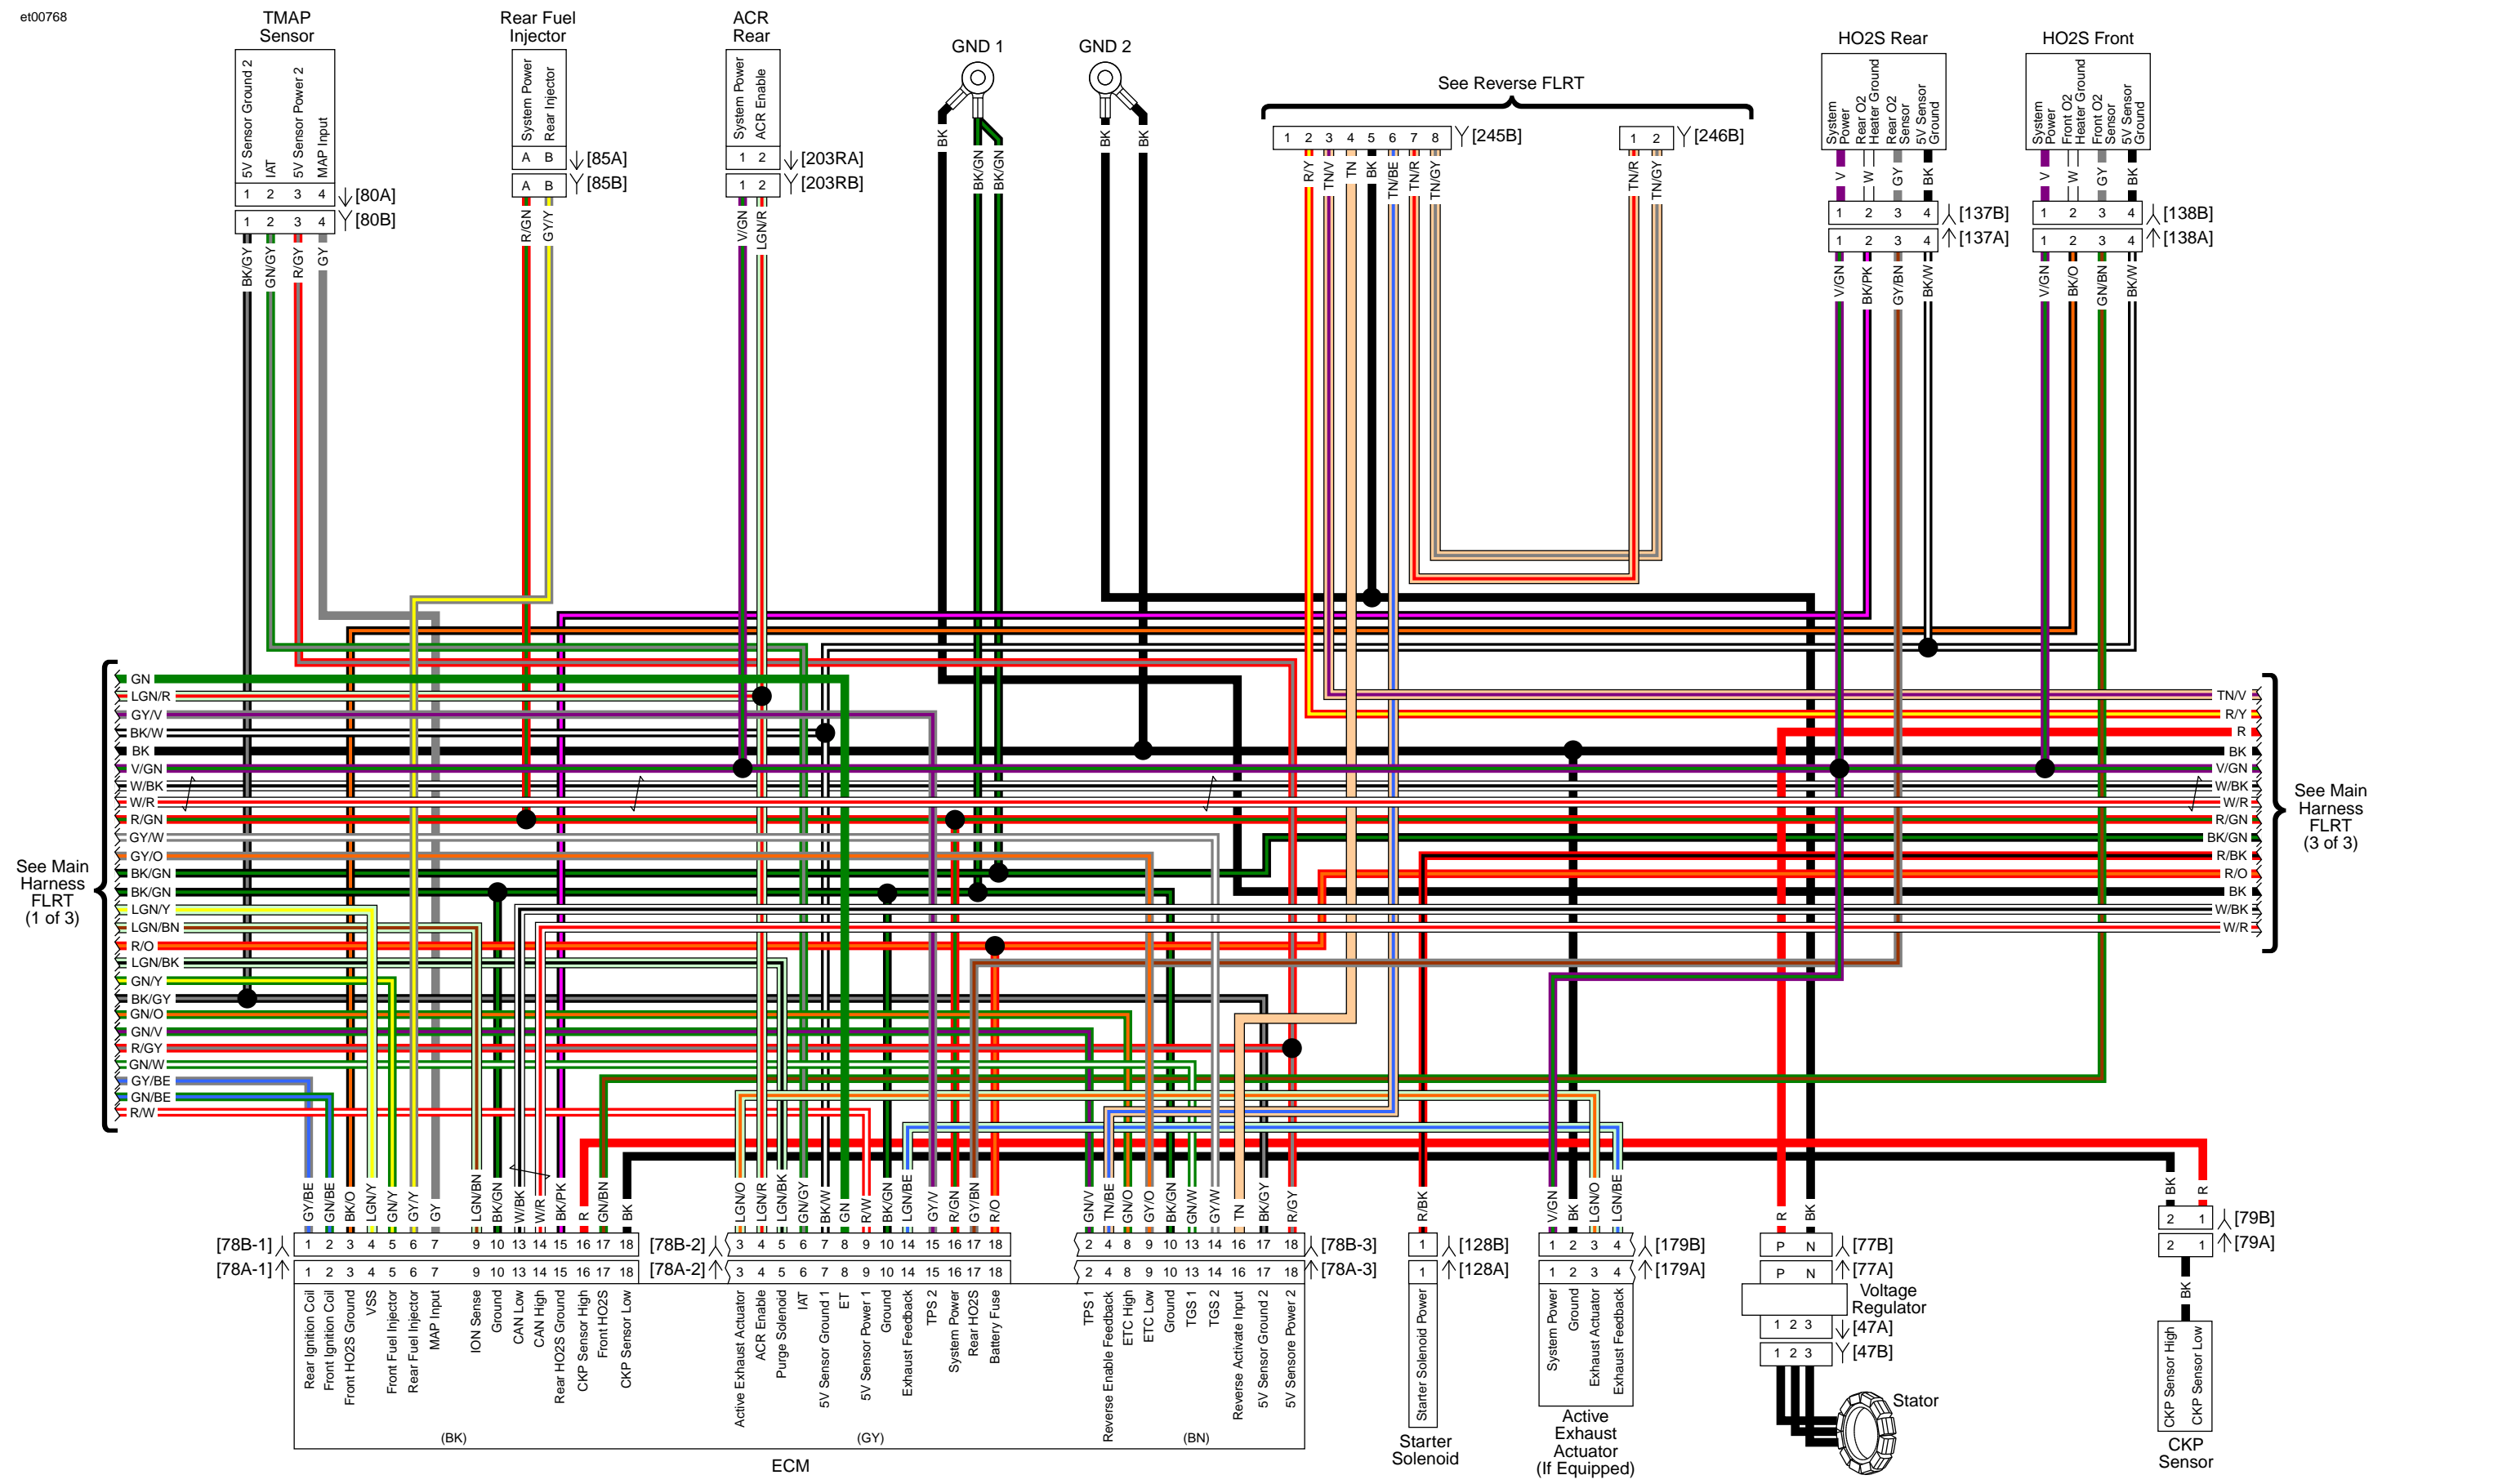

ABOUT THIS MANUAL

Wiring and Circuit Diagrams

The diagrams either show entire systems or specific circuits. The circuit specific diagrams only show the components and wiring in the system(s) listed in the diagram title. Always refer to the diagram title for diagram type.

Main Harness FLHTCUTG (1 of 3): 2016 Trike Model

Main Harness FLHTCUTG (2 of 3): 2016 Trike Model

Main Harness FLHTCUTG (3 of 3): 2016 Trike Model

Main Harness FLRT (1 of 3): 2016 Trike Model

Main Harness FLRT (2 of 3): 2016 Trike Model

Fairing Harness: 2016 FLHTP

Main Harness (1 of 3): 2016 FLHTP

Main Harness (2 of 3): 2016 FLHTP

Main Harness (3 of 3): 2016 FLHTP

See FLHP Main Harness (1 of 3)

See FLHP Main Harness (3 of 3)

Main Harness (2 of 3): 2016 FLHP