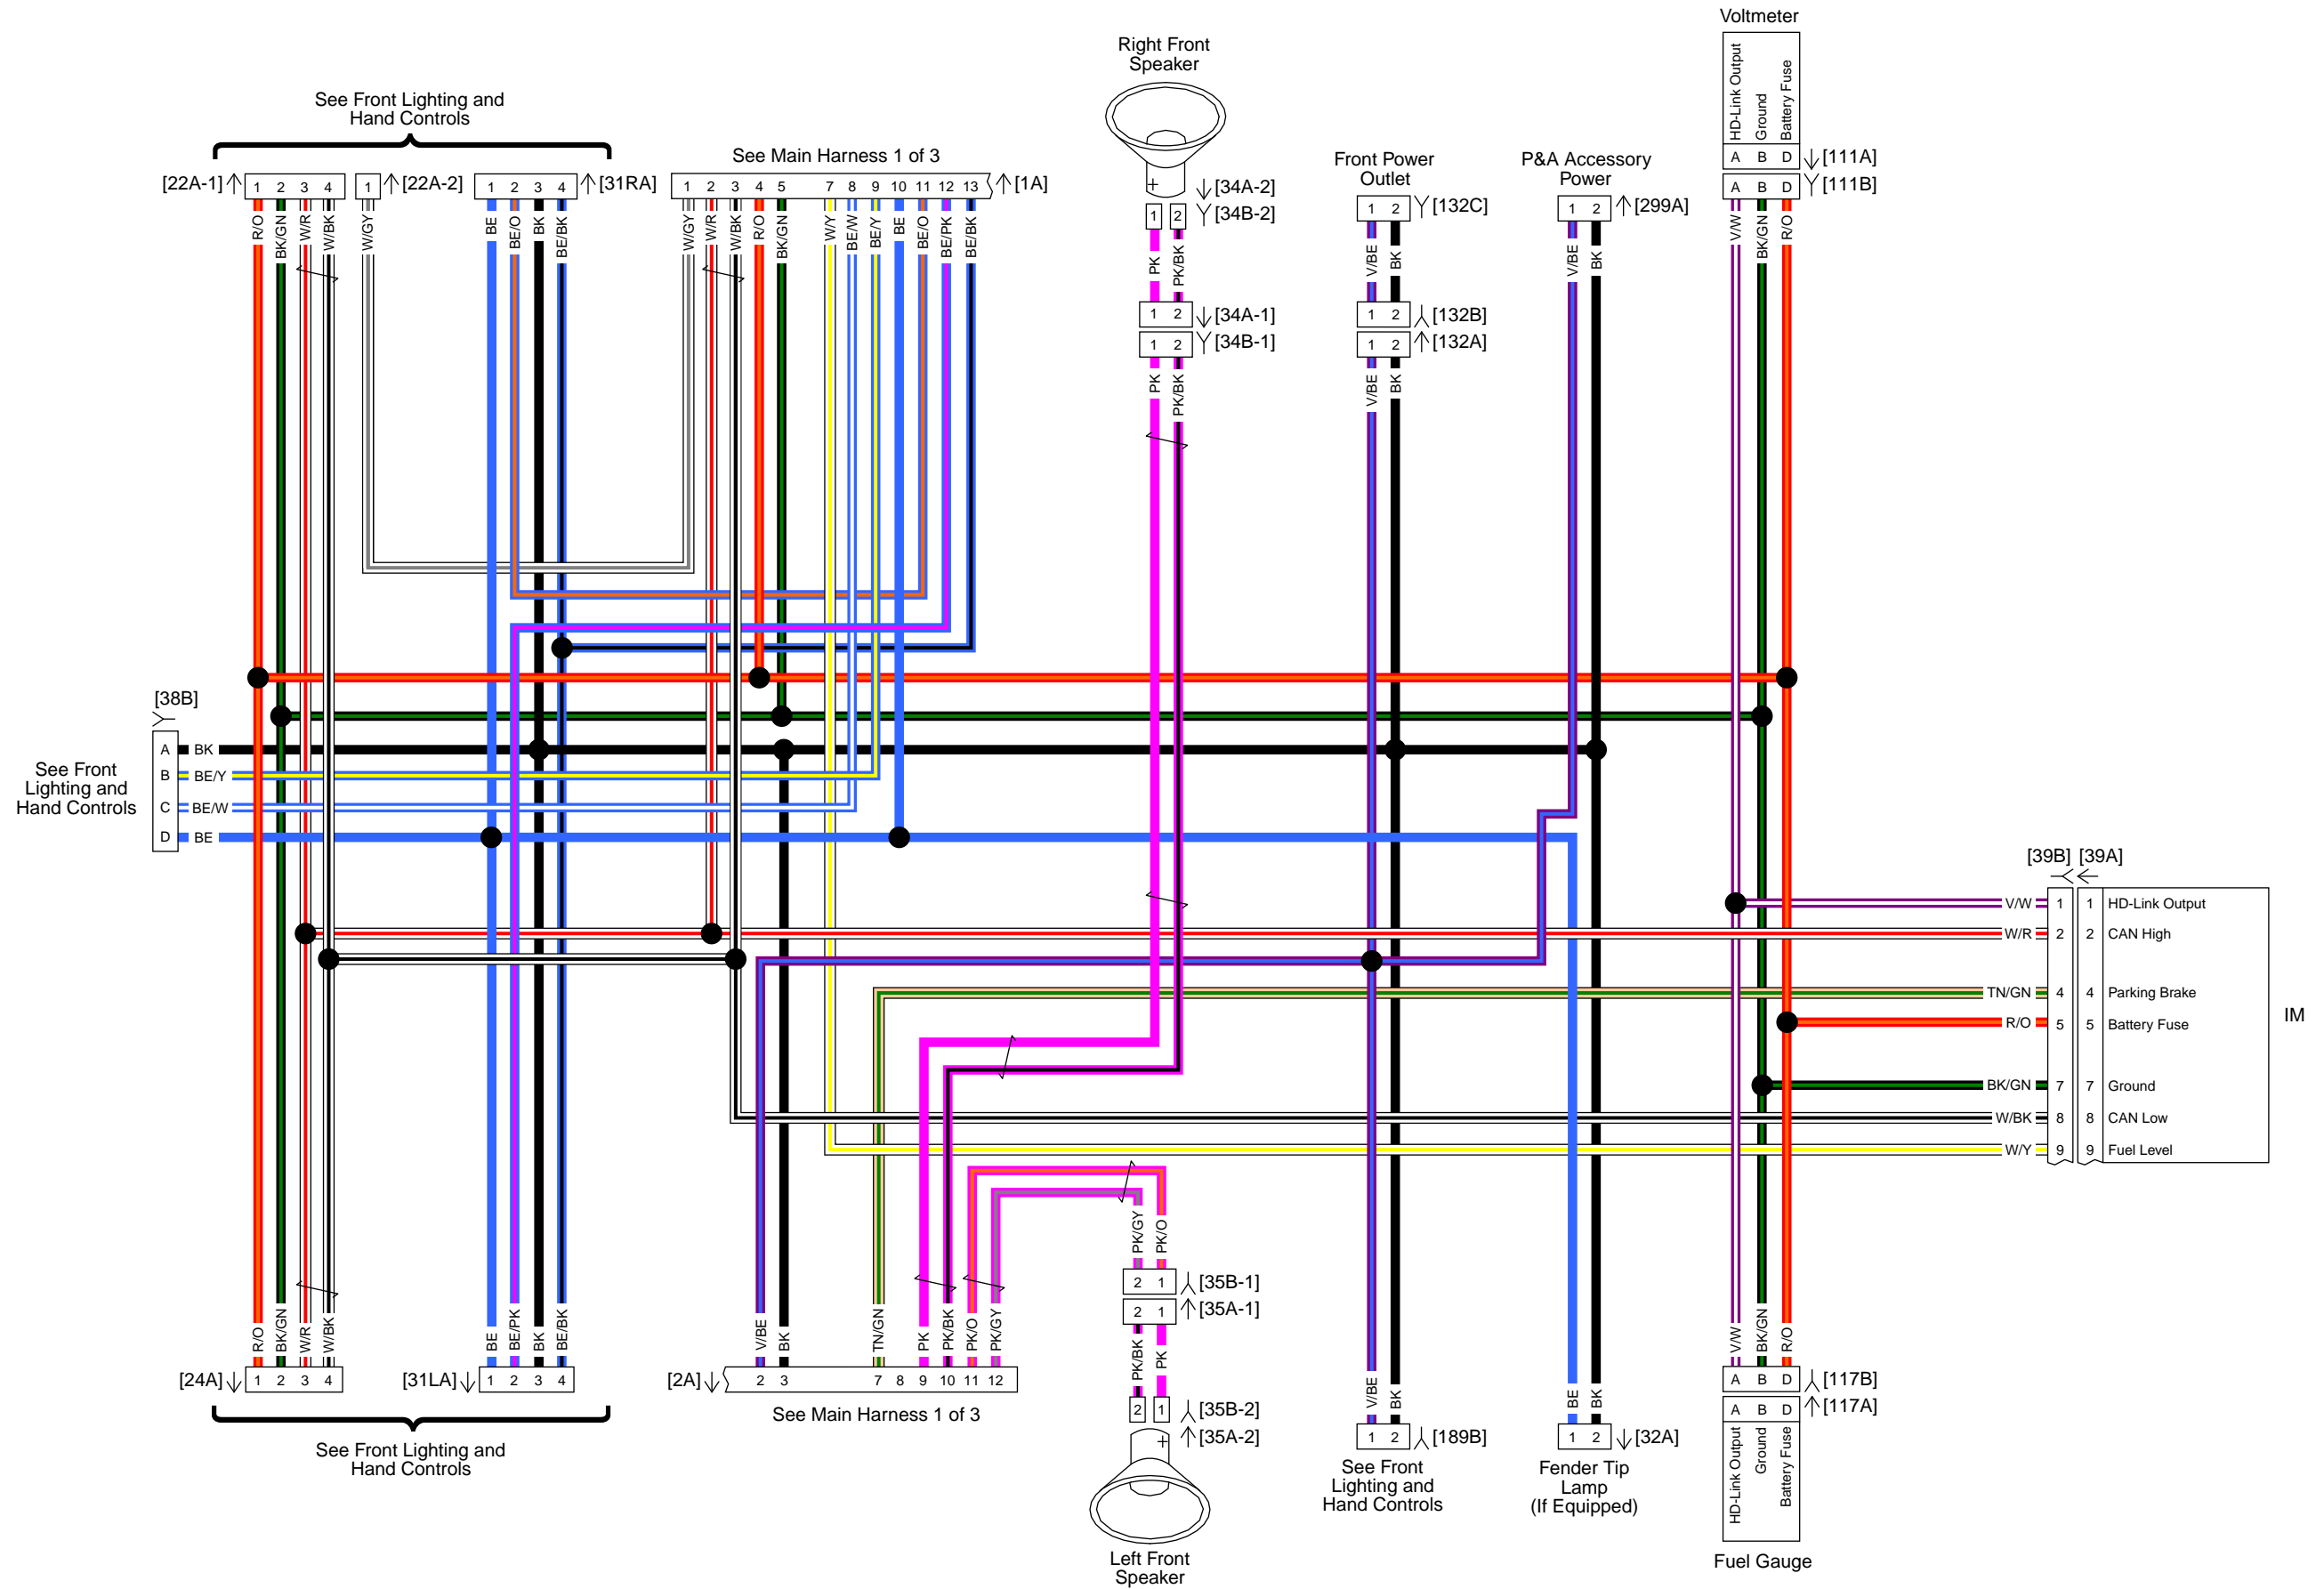

With Fairing

W/O Fairing

Sensor Grounds FLH: 2016 Touring

Sensor Grounds FLT: 2016 Touring

Ground Circuit FLH: 2016 Touring

Ground Circuit FLT: 2016 Touring

Front Lighting and Hand Controls: 2016 Touring

Fairing Harness FLH: 2016 Touring