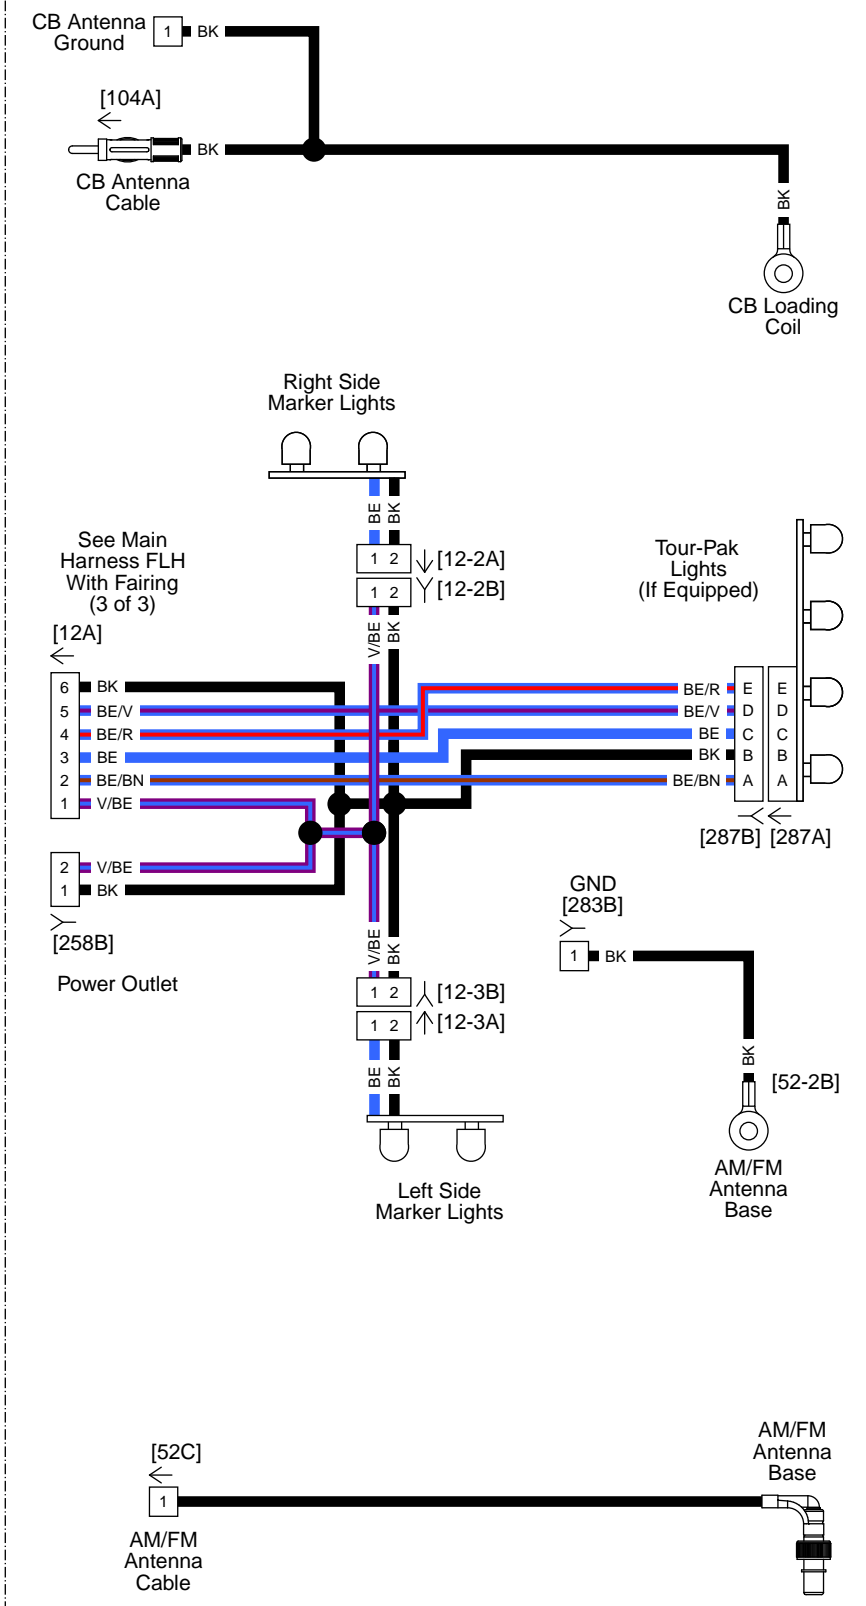

See Main Harness W/O Fairing (1 of 3)

See Main Harness W/O Fairing (3 of 3)

Main Harness (2 of 3): 2016 Touring (without Fairing)

Main Harness (3 of 3): 2016 Touring (without Fairing)

Rear Lighting: 2016 Touring