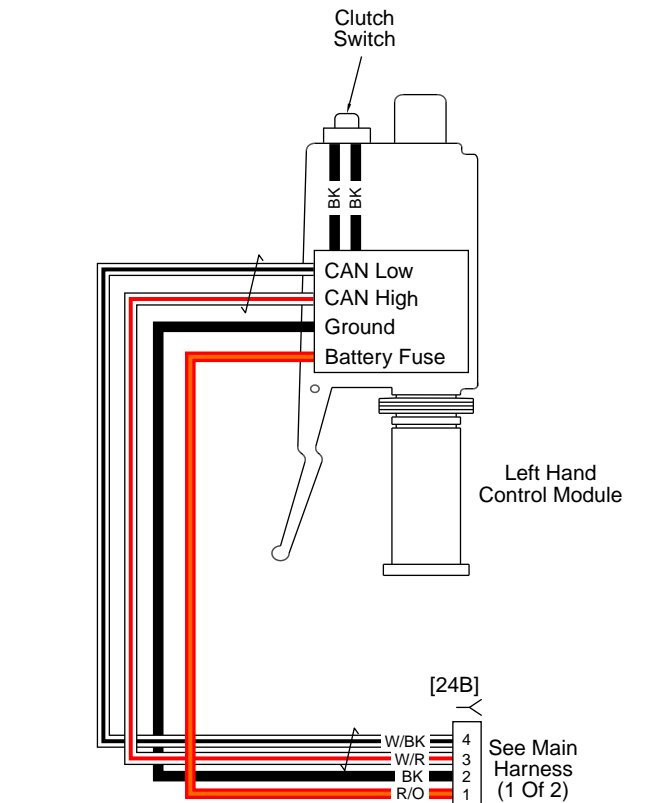

2016 Harley-Davidson FLHTKSE Model Service Manual Supplement (99500-16)

Front Lighting and Hand Controls: 2016 FLHTKSE.....	83
Fairing Harness: 2016 FLHTKSE.....	84
Main Harness (1 of 4): 2016 FLHTKSE.....	85
Main Harness (2 of 4): 2016 FLHTKSE.....	86
Main Harness (3 of 4): 2016 FLHTKSE.....	87
Main Harness (4 of 4): 2016 FLHTKSE.....	88
Rear Lighting: 2016 FLHTKSE.....	89
Radio: 2016 FLHTKSE.....	90

2016 Harley-Davidson FLHXSE Model Service Manual Supplement (99600-16)

Front Lighting and Hand Controls: 2016 FLHXSE.....	91
Fairing Harness: 2016 FLHXSE.....	92
Main Harness (1 of 4): 2016 FLHXSE.....	93
Main Harness (2 of 4): 2016 FLHXSE.....	94
Main Harness (3 of 4): 2016 FLHXSE.....	95
Main Harness (4 of 4): 2016 FLHXSE.....	96
Rear Lighting: 2016 FLHXSE.....	97
Radio (1 of 2): 2016 FLHXSE.....	98
Radio (2 of 2): 2016 FLHXSE.....	99

et00669