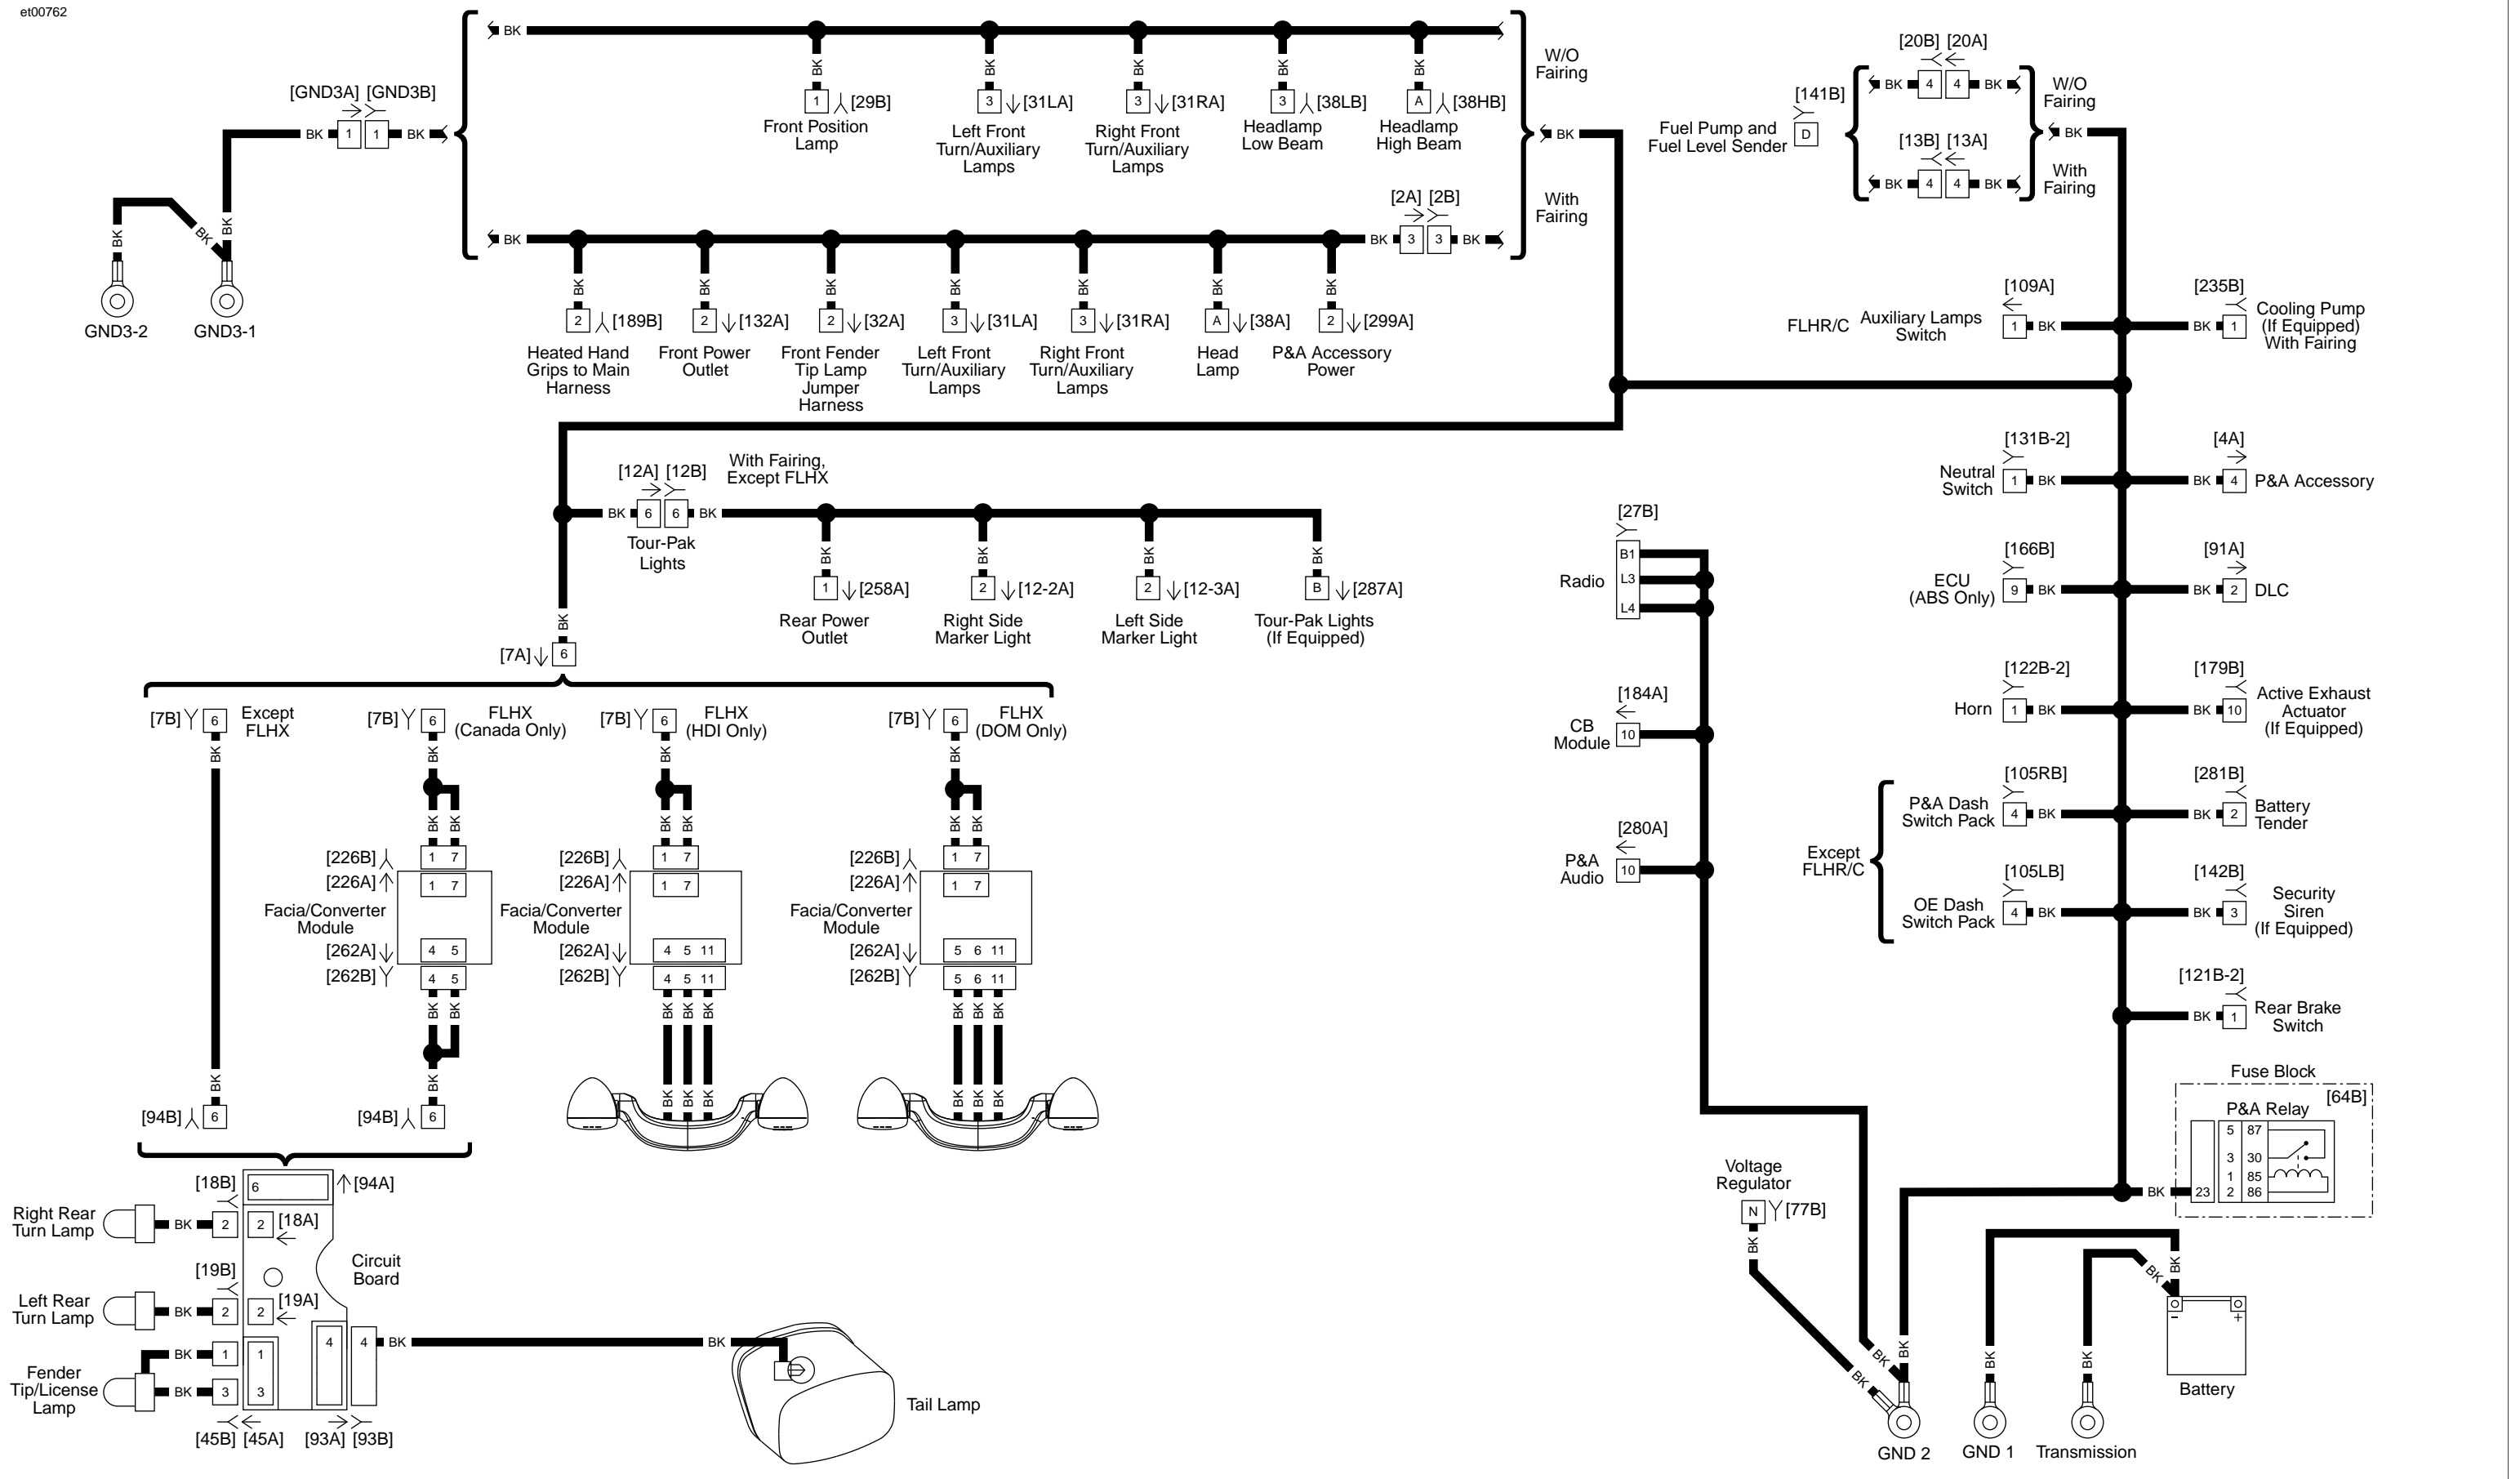

With Fairing

W/O Fairing

Sensor Grounds FLH: 2016 Touring

Sensor Grounds FLT: 2016 Touring

Ground Circuit FLH: 2016 Touring

Ground Circuit FLT: 2016 Touring

Front Lighting and Hand Controls: 2016 Touring

Fairing Harness FLH: 2016 Touring