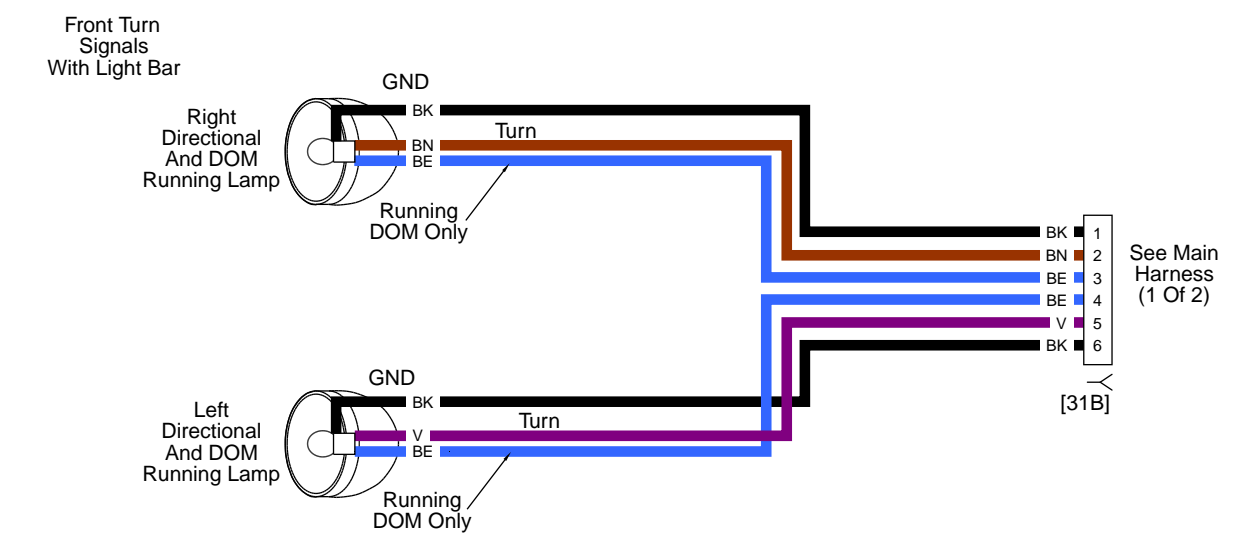

et00669

Front Lighting and Hand Controls: 2016 Dyna

Main Harness 1 of 3 (except FXDL): 2016 Dyna

Main Harness 2 of 3 (FXDL): 2016 Dyna

Main Harness 3 of 3: 2016 Dyna

Rear Lighting: 2016 Dyna

Front Lighting and Hand Controls: 2016 Softail