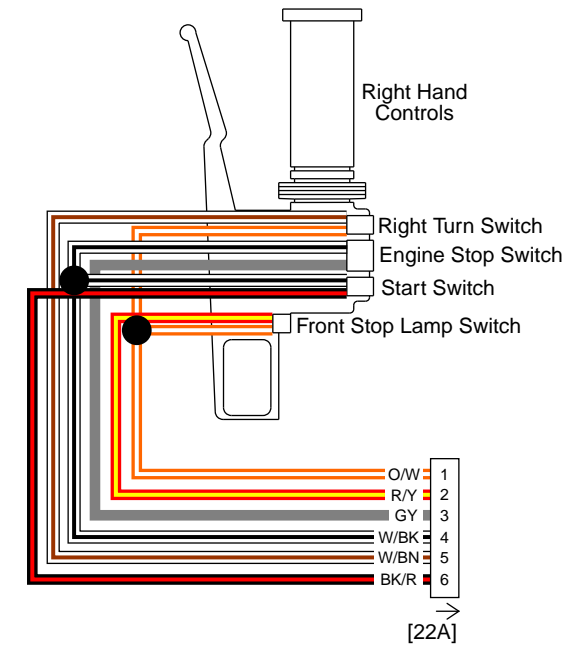

HDI

[22A]

DOM

Front Lighting and Hand Controls: 2016 V-Rod