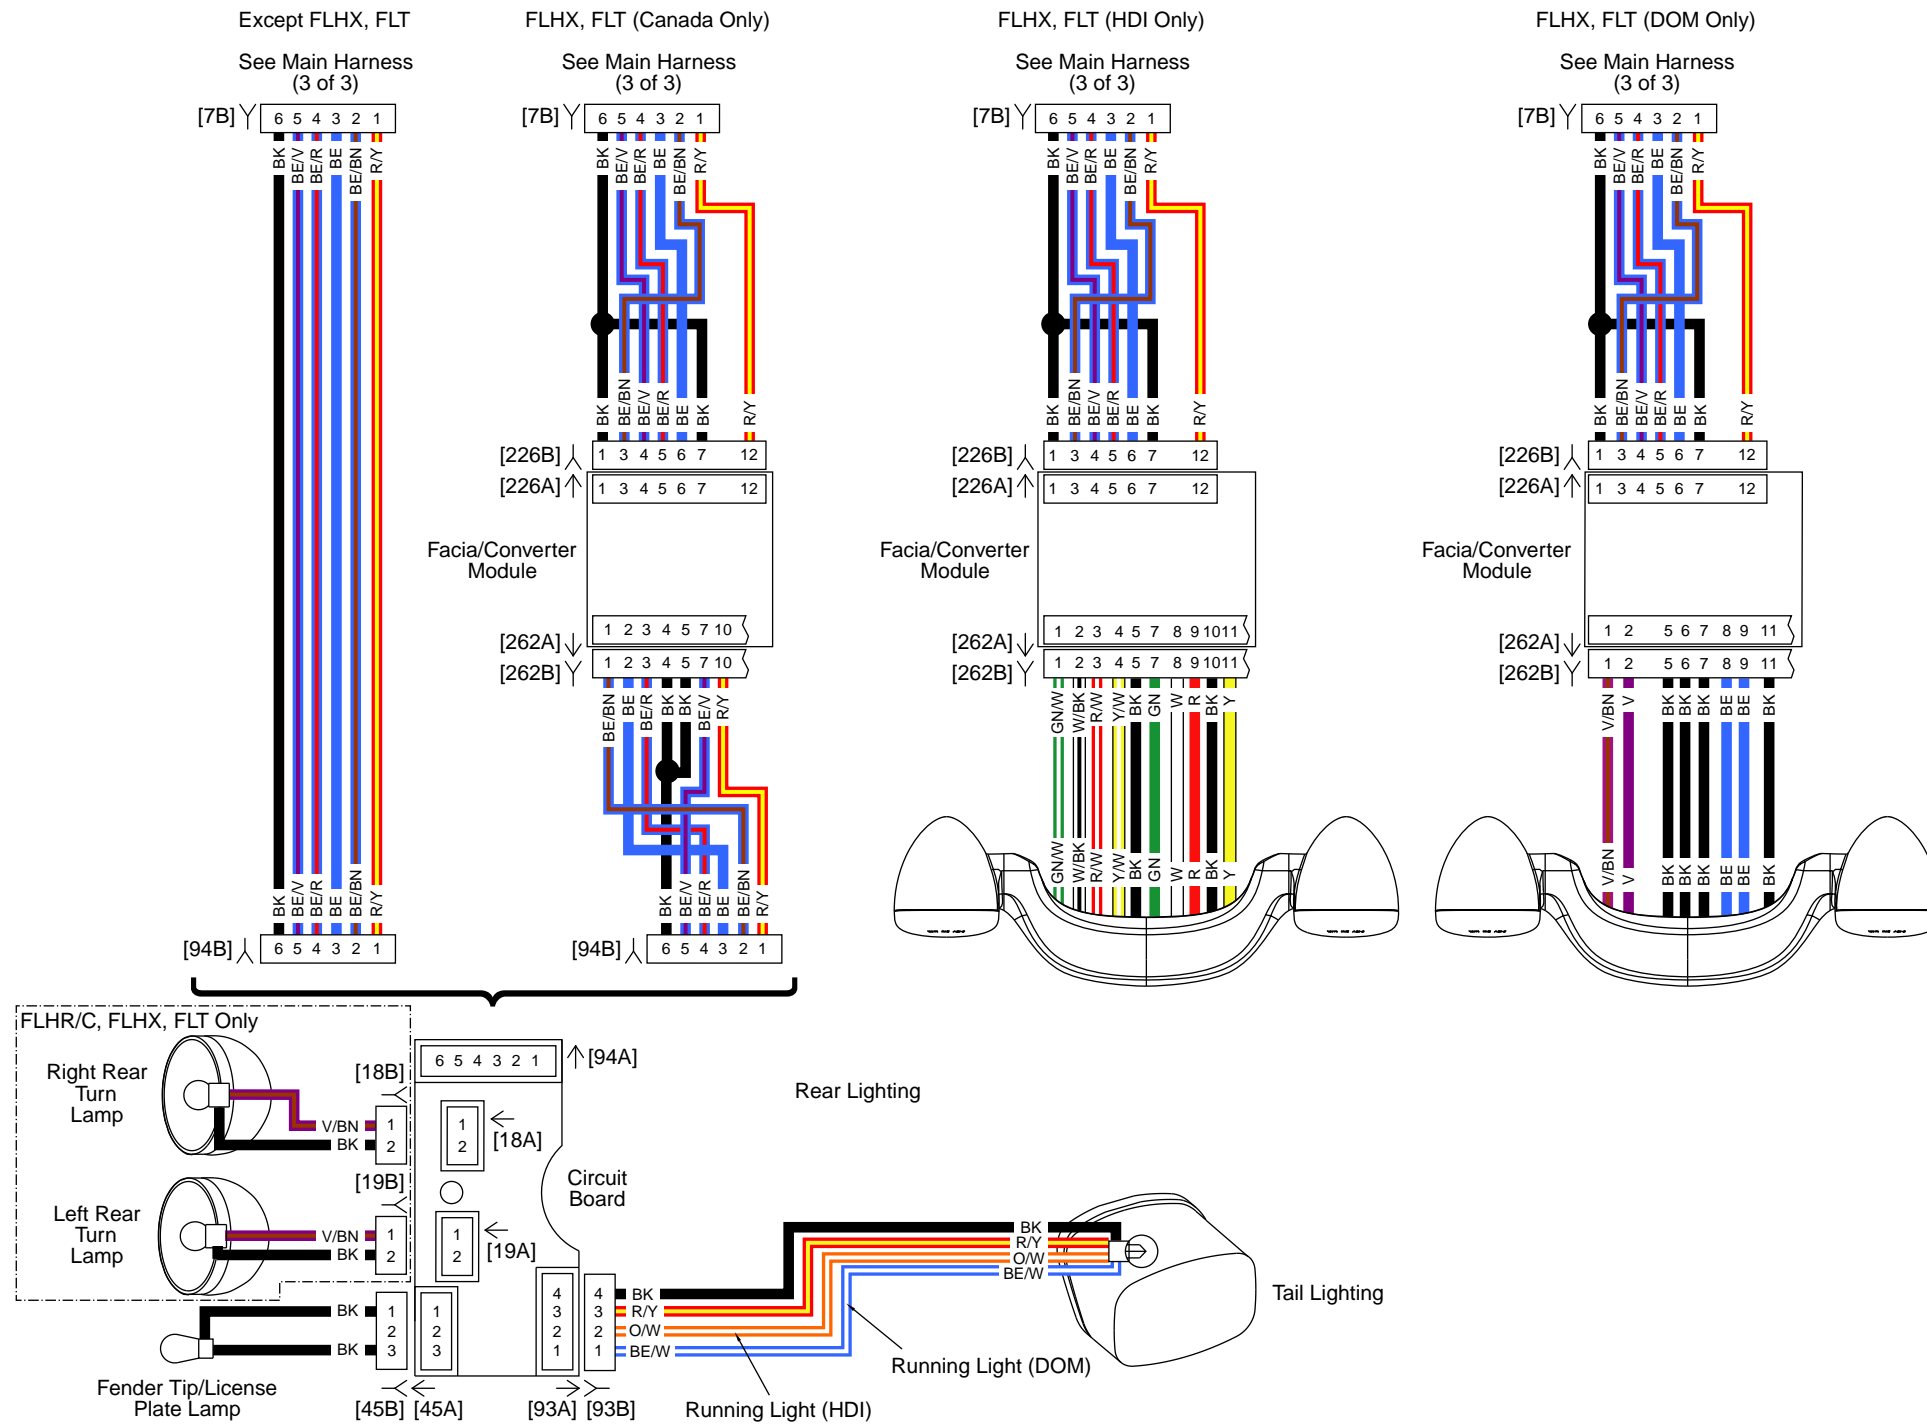

Fairing Harness FLT: 2016 Touring

See Main Harness FLH With Fairing Page 2 of 3

See Main Harness FLH With Fairing Page 3 of 3

Main Harness FLH (1 of 3): 2016 Touring (with Fairing)

Main Harness FLH (3 of 3): 2016 Touring (with Fairing)

See Main Harness FLT Page (2 of 3)

See Main Harness FLT Page (3 of 3)

Main Harness FLT (1 of 3): 2016 Touring

Main Harness FLT (2 of 3): 2016 Touring

Main Harness FLT (3 of 3): 2016 Touring

Main Harness (1 of 3): 2016 Touring (without Fairing)

See Main Harness W/O Fairing (1 of 3)

See Main Harness W/O Fairing (3 of 3)

Main Harness (2 of 3): 2016 Touring (without Fairing)

Main Harness (3 of 3): 2016 Touring (without Fairing)

Rear Lighting: 2016 Touring