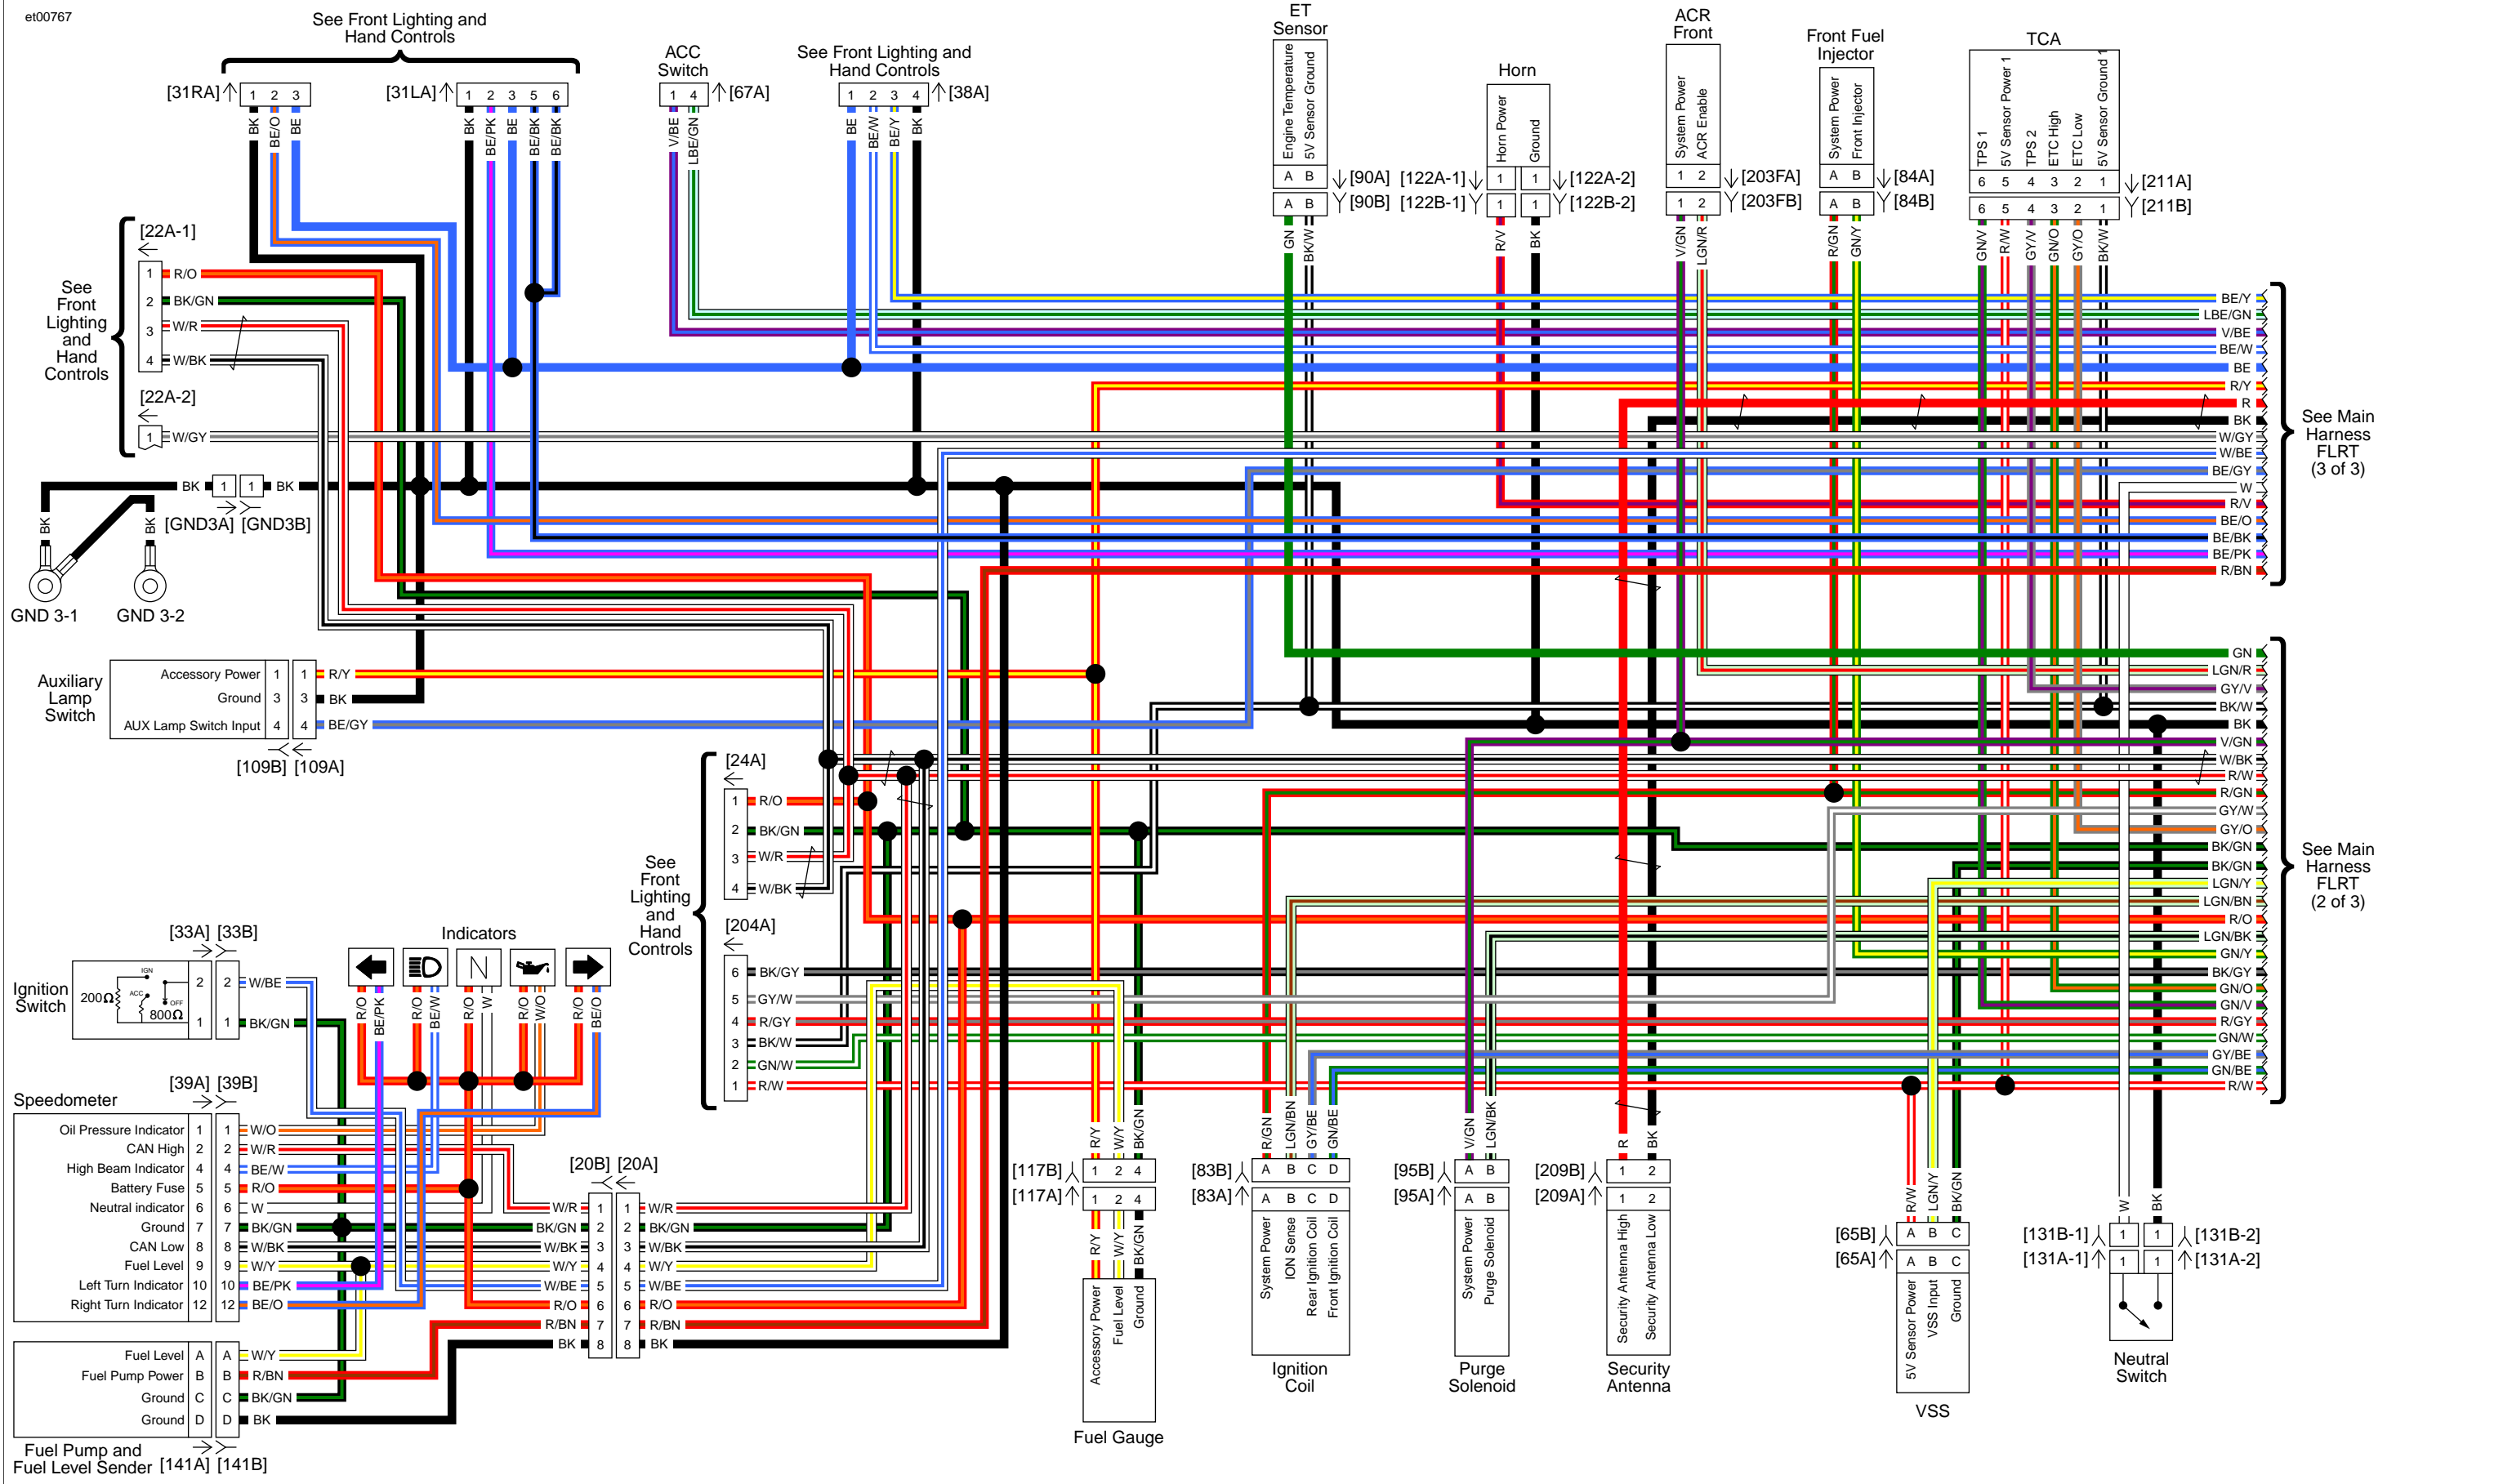

Main Harness FLHTCUTG (3 of 3): 2016 Trike Model