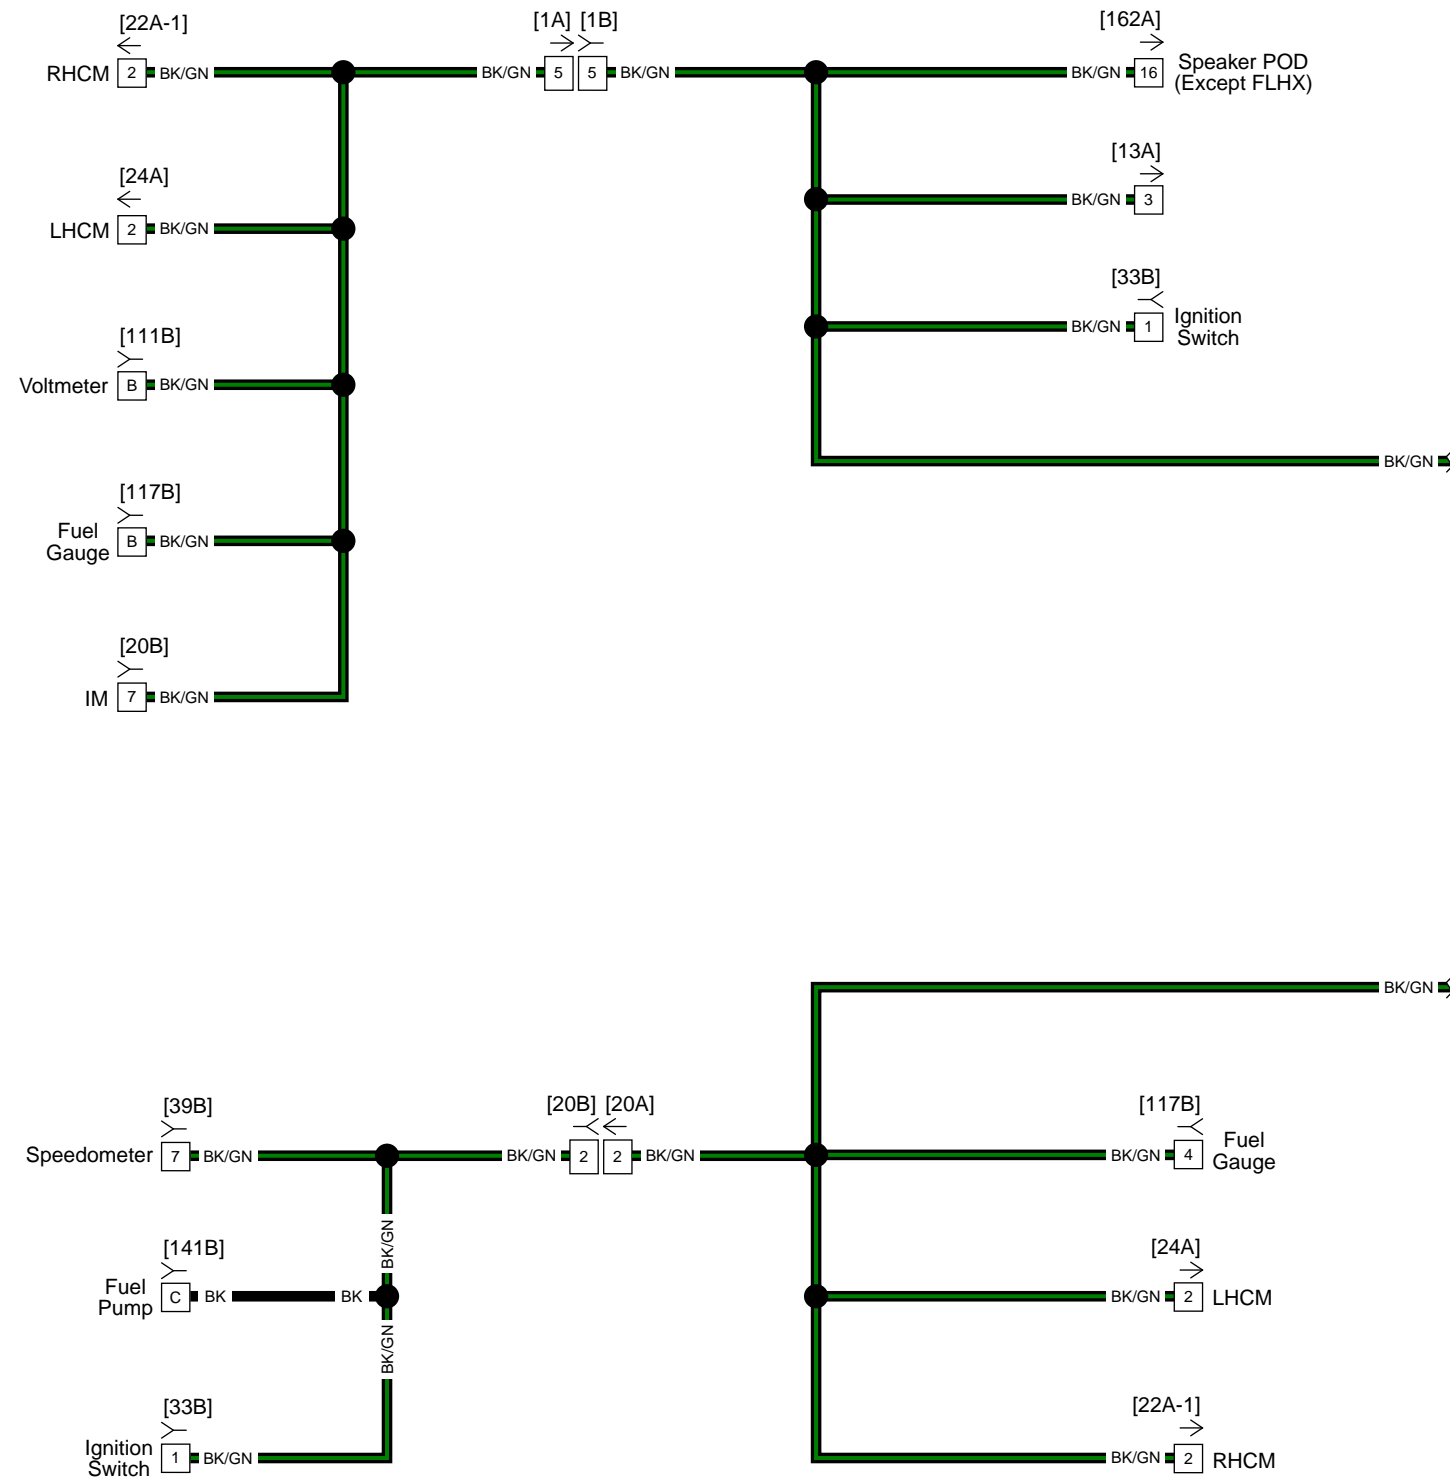

Main Harness 1 of 2: 2016 Softail (FXSB)

Main Harness 1 of 2: 2016 Softail (FLS, FLSS)

Main Harness 2 of 2: 2016 Softail (FXSB, FLS, FLSS)

Rear Lighting: 2016 Softail

Ignition and ACC FLH: 2016 Touring

Ignition and ACC FLT: 2016 Touring