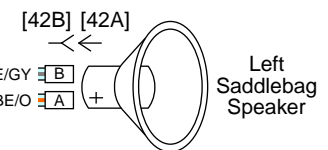

OE Radio: 2016 Touring (FLHX/S)

OE Radio: 2016 Touring (FLT)

P&A Radio with 1 Amp: 2016 Touring

P&A Radio with 2 Amps (1 of 2): 2016 Touring

To Main Harness

P&A Radio with 2 Amps (2 of 2): 2016 Touring

Front Lighting and Hand Controls: 2016 Sportster