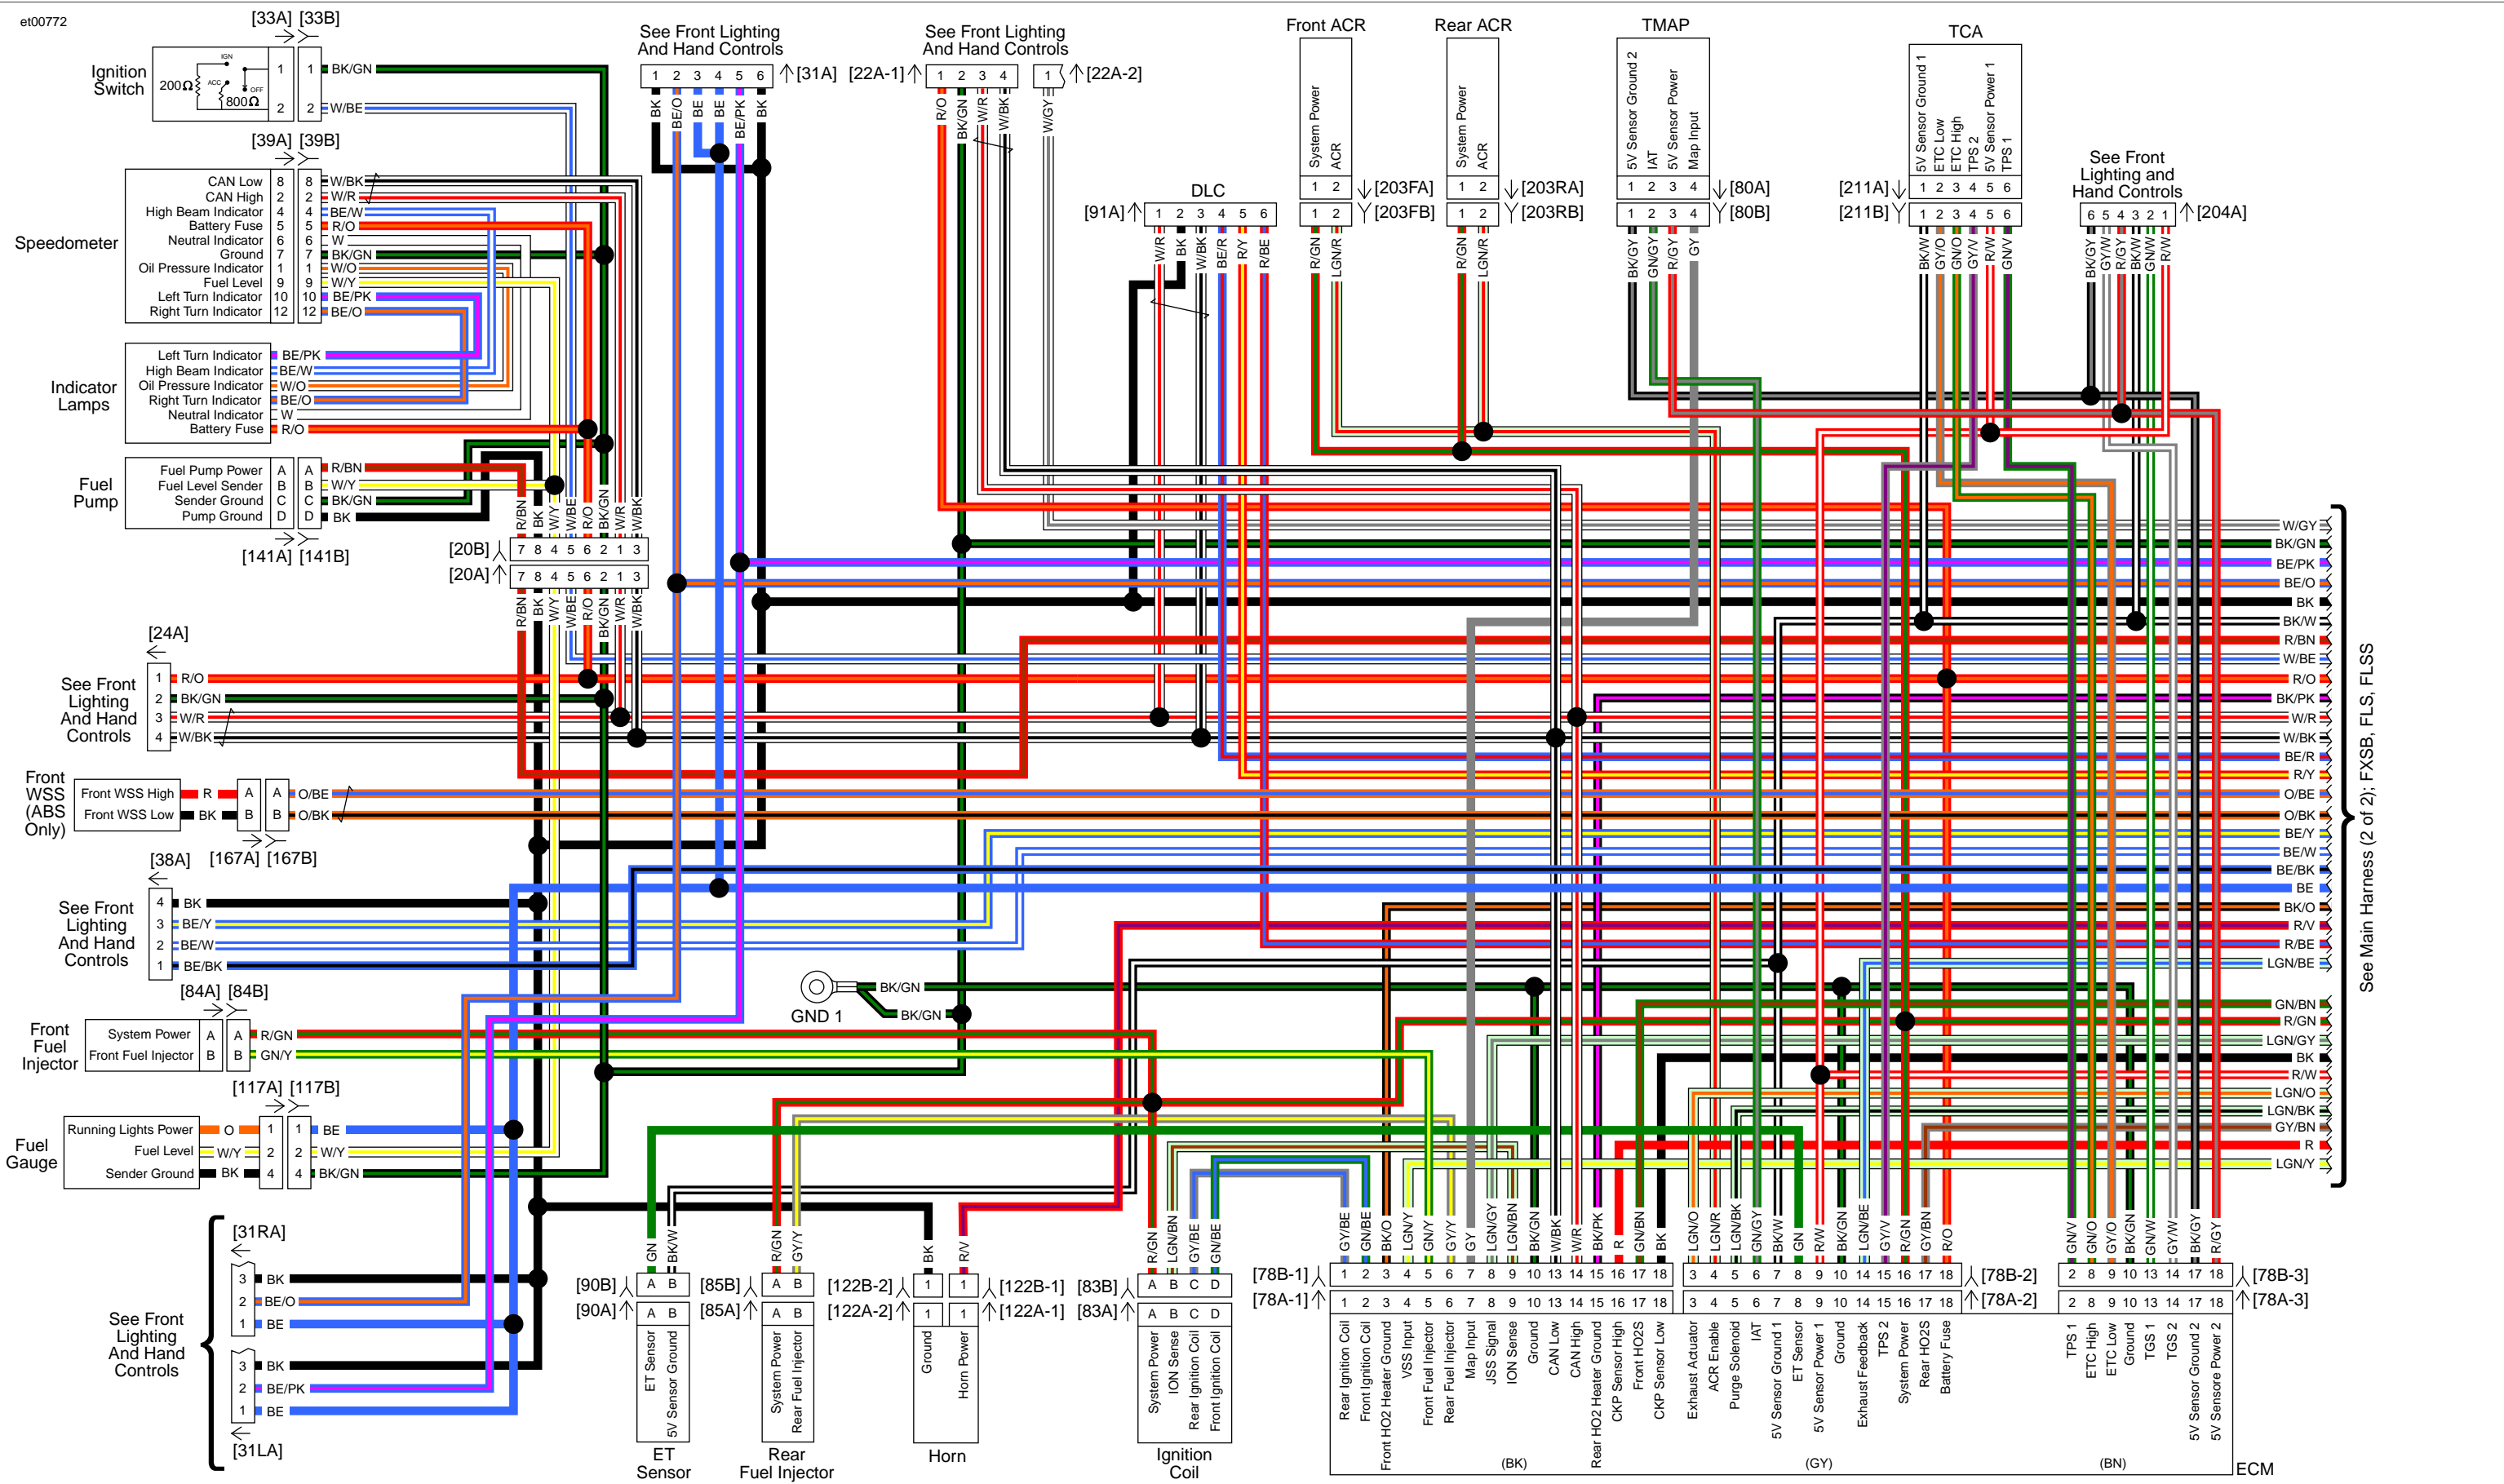

Main Harness 2 of 2: 2016 Softail (Except FXSB, FLS, FLSS)