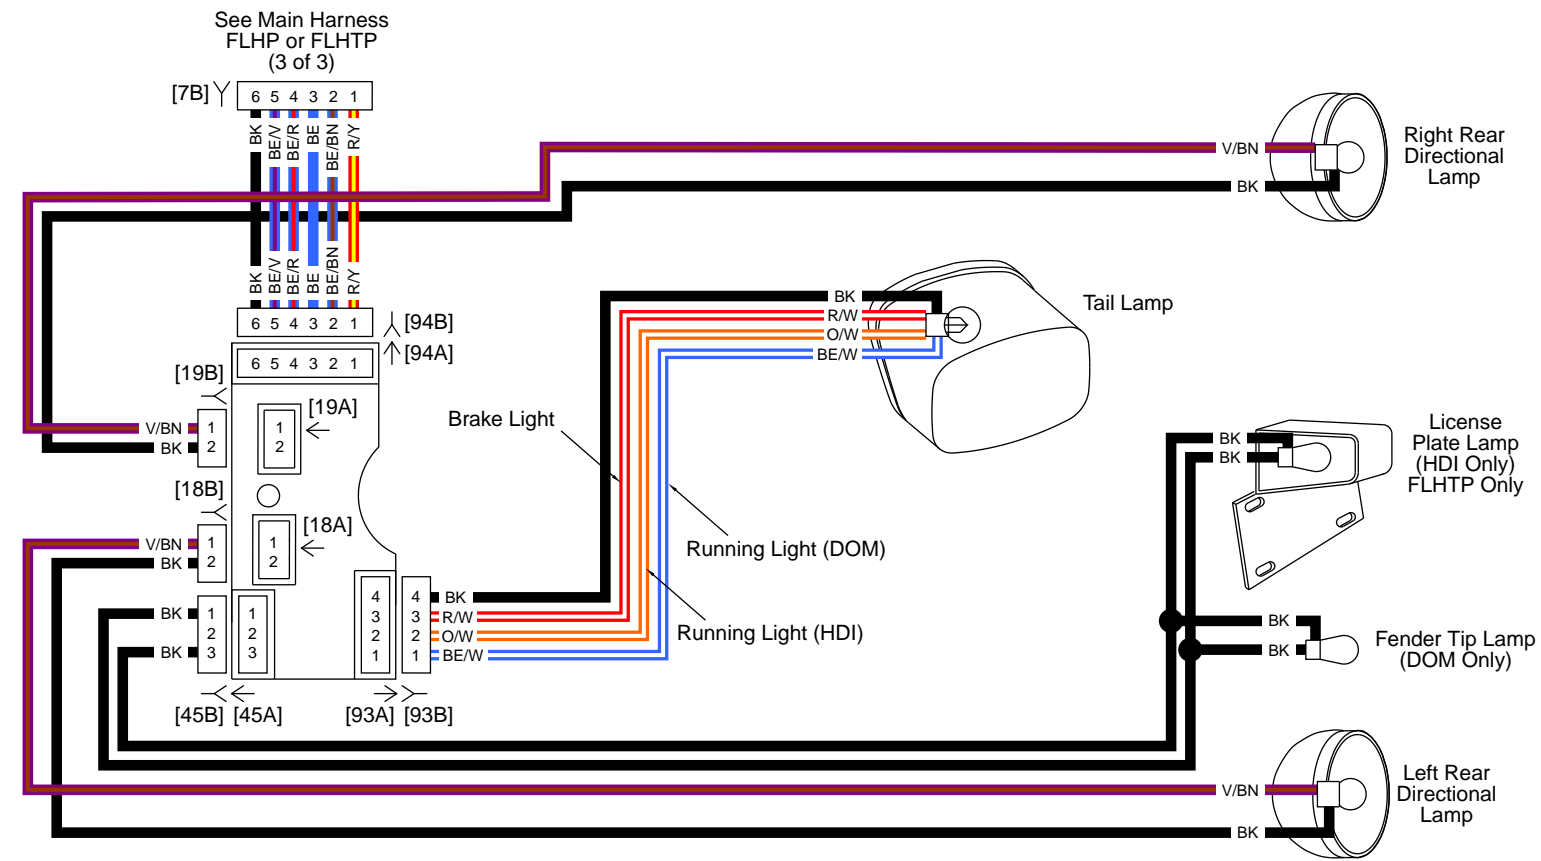

Main Harness FLRT (3 of 3): 2016 Trike Model

Rear Lighting: 2016 Trike Models

Radio: 2016 Trike Models

Reverse FLHTCUTG: 2016 Trike Model

Reverse FLRT: 2016 Trike Model

Front Lighting and Hand Controls: 2016 Police

Fairing Harness: 2016 FLHTP

Main Harness (1 of 3): 2016 FLHTP

Main Harness (2 of 3): 2016 FLHTP

Main Harness (3 of 3): 2016 FLHTP

See FLHP Main Harness (1 of 3)

See FLHP Main Harness (3 of 3)

Main Harness (2 of 3): 2016 FLHP

BCM
Main Harness (3 of 3): 2016 FLHP

Rear Lighting: 2016 Police

Front Lighting and Hand Controls: 2016 FLTRUSE

Fairing Harness: 2016 FLTRUSE

Main Harness (1 of 4): 2016 FLTRUSE

See Main Harness (1 of 4)

See Main Harness (3 of 4)

See Main Harness (4 of 4)

Main Harness (2 of 4): 2016 FLTRUSE

See Main Harness (2 of 4)

See Main Harness (1 of 4)

See Main Harness (4 of 4)

Main Harness (3 of 4): 2016 FLTRUSE

Main Harness (4 of 4): 2016 FLTRUSE