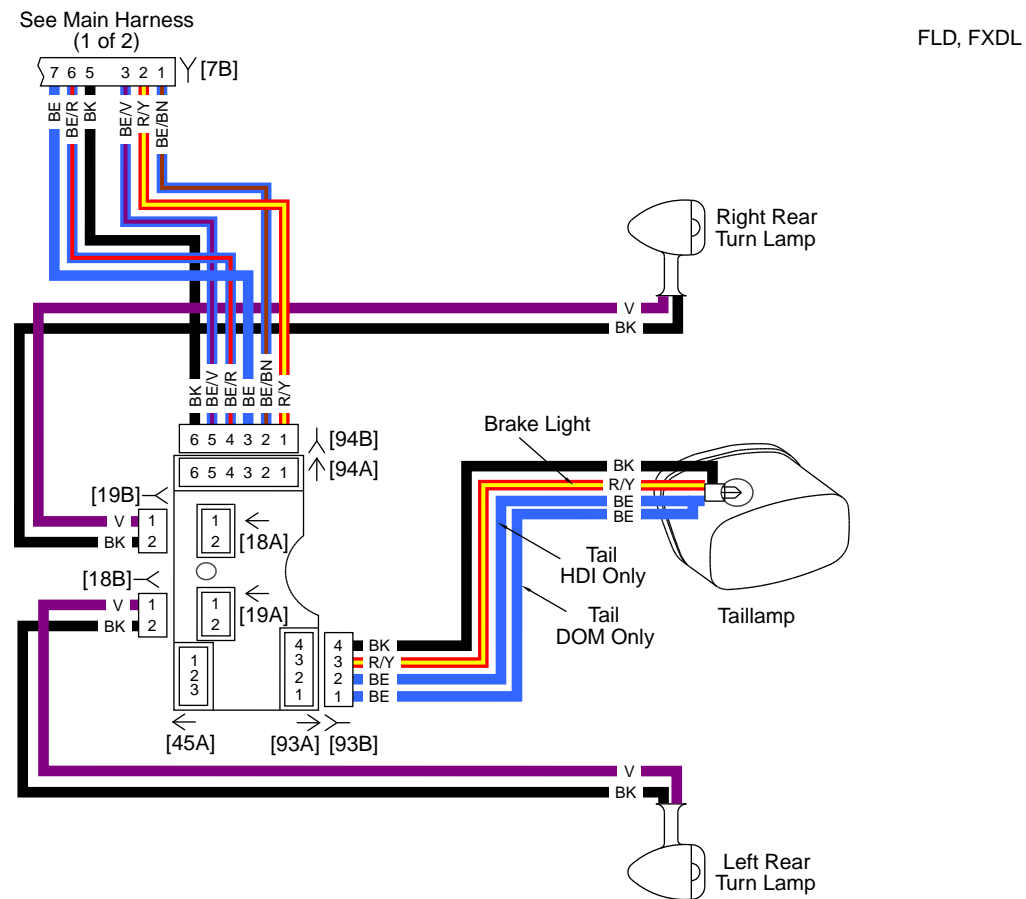

et00669

Front Lighting and Hand Controls: 2016 Dyna

Main Harness 1 of 3 (except FXDL): 2016 Dyna

Main Harness 2 of 3 (FXDL): 2016 Dyna

Main Harness 3 of 3: 2016 Dyna

Rear Lighting: 2016 Dyna

Front Lighting and Hand Controls: 2016 Softail