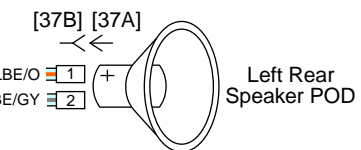

OE Radio: 2016 Touring (FLHX/S)

OE Radio: 2016 Touring (FLT)

P&A Radio with 1 Amp: 2016 Touring

P&A Radio with 2 Amps (1 of 2): 2016 Touring

To Main Harness

P&A Radio with 2 Amps (2 of 2): 2016 Touring

Front Lighting and Hand Controls: 2016 Sportster