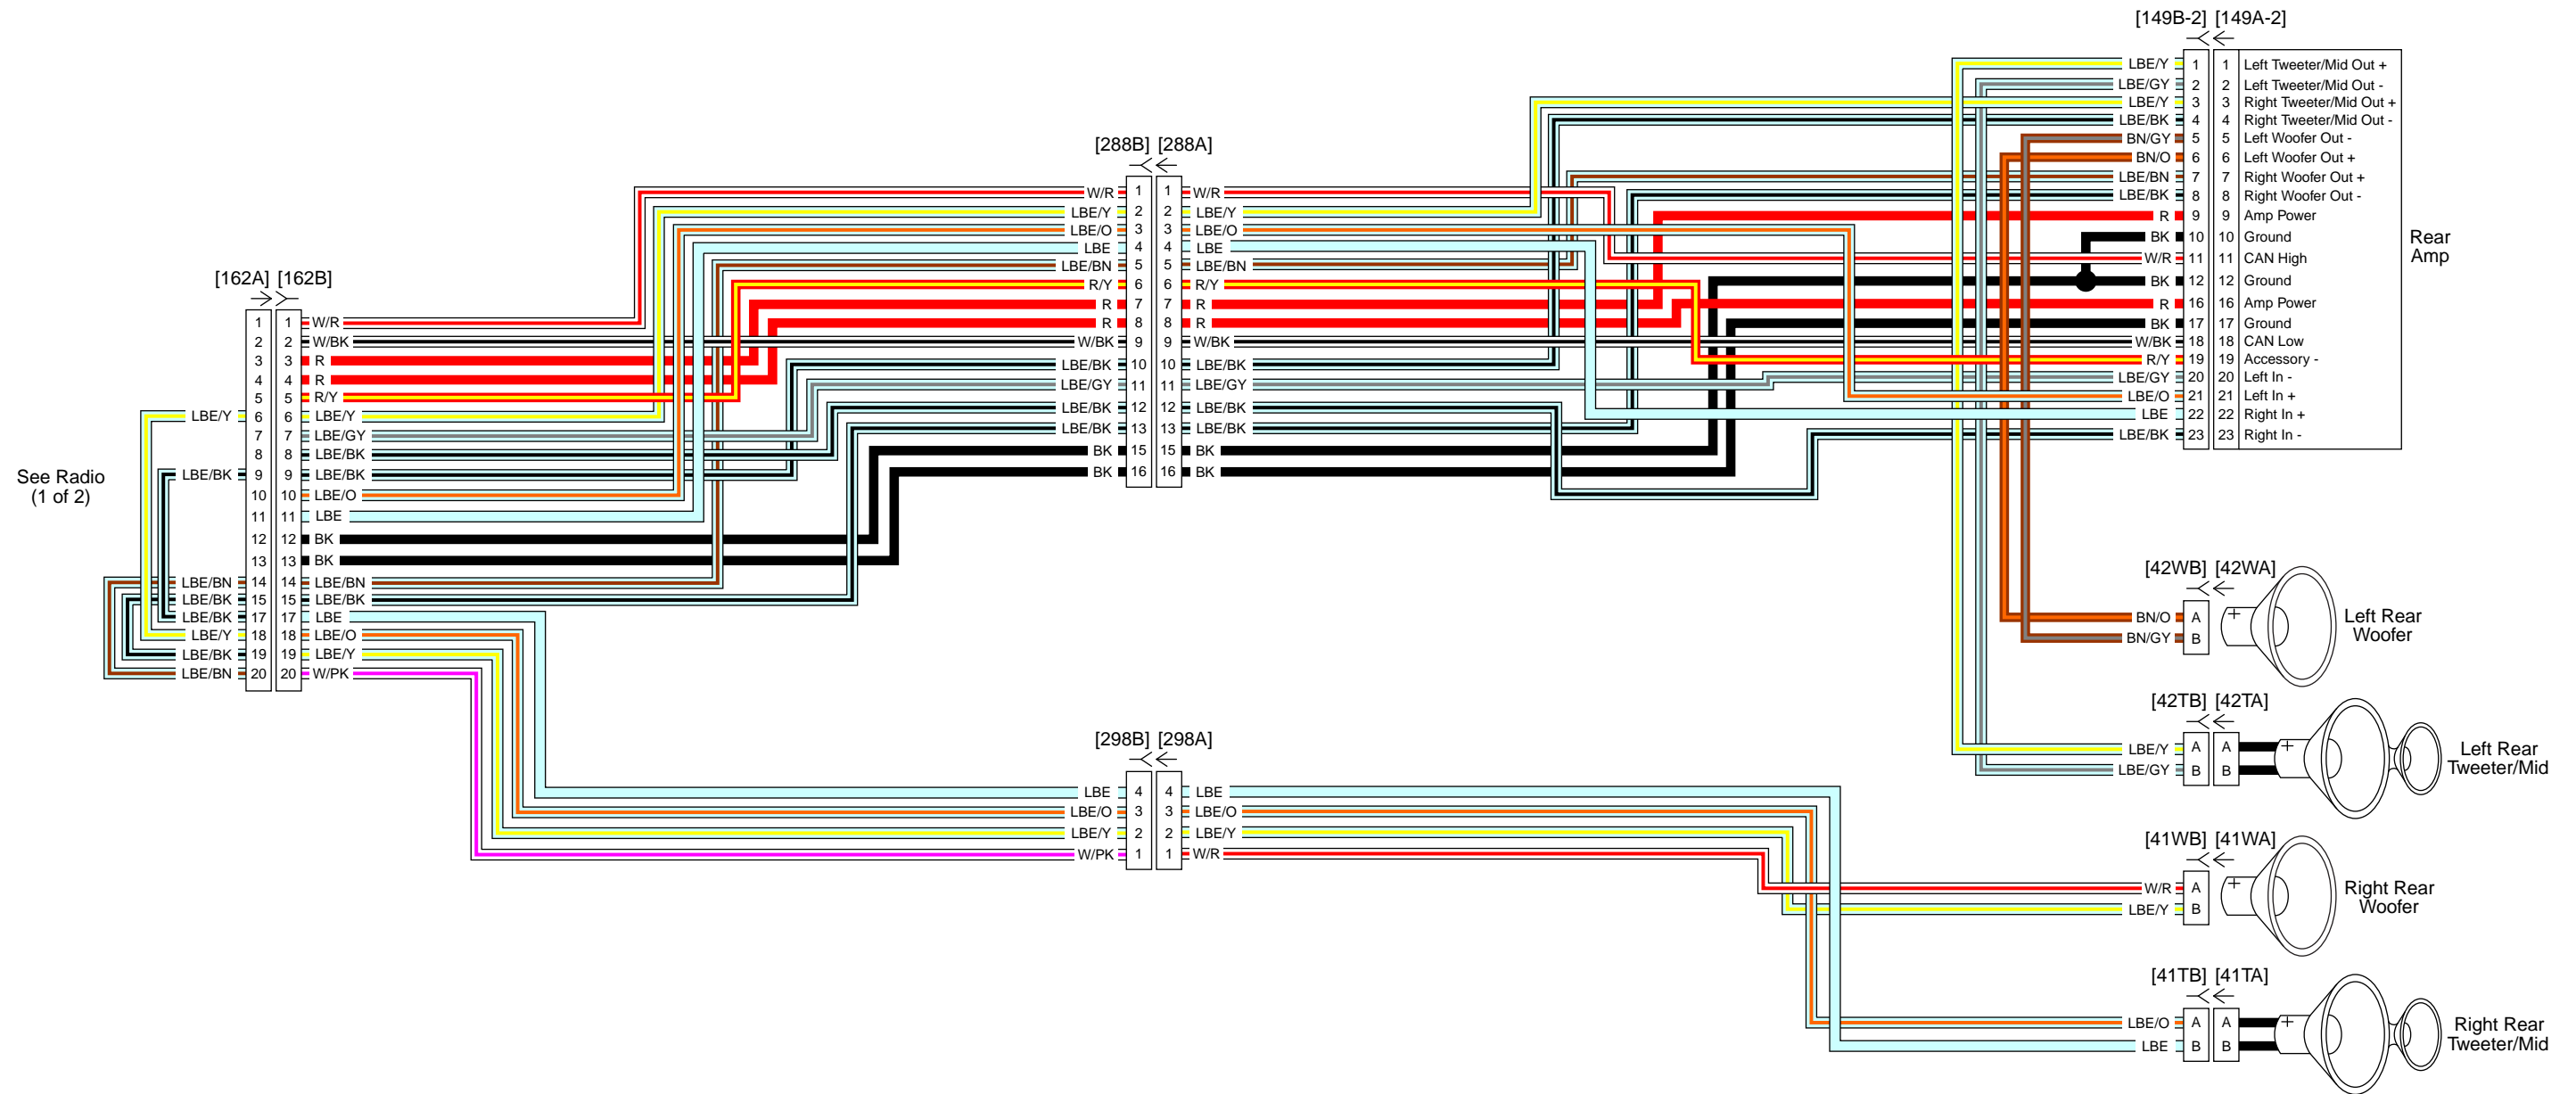

Main Harness (1 of 4): 2016 FLHXSE

Main Harness (2 of 4): 2016 FLHXSE

Main Harness (3 of 4): 2016 FLHXSE

Main Harness (4 of 4): 2016 FLHXSE

Rear Lighting: 2016 FLHXSE

Radio (1 of 2): 2016 FLHXSE

CAV	CIR	DESCRIPTION
1	BK	MICROPHONE, COMMON (-)
2	BK	HEADSET, COMMON (-)
3	PK/BE	HEADSET, RT FRONT (+)
4	R	MICROPHONE, FRONT (+)
5	PK/GN	HEADSET, LT FRONT (+)
6	BK	JUMPER
7	N/C	N/C
TAB	TAB	MICROPHONE, SHIELD