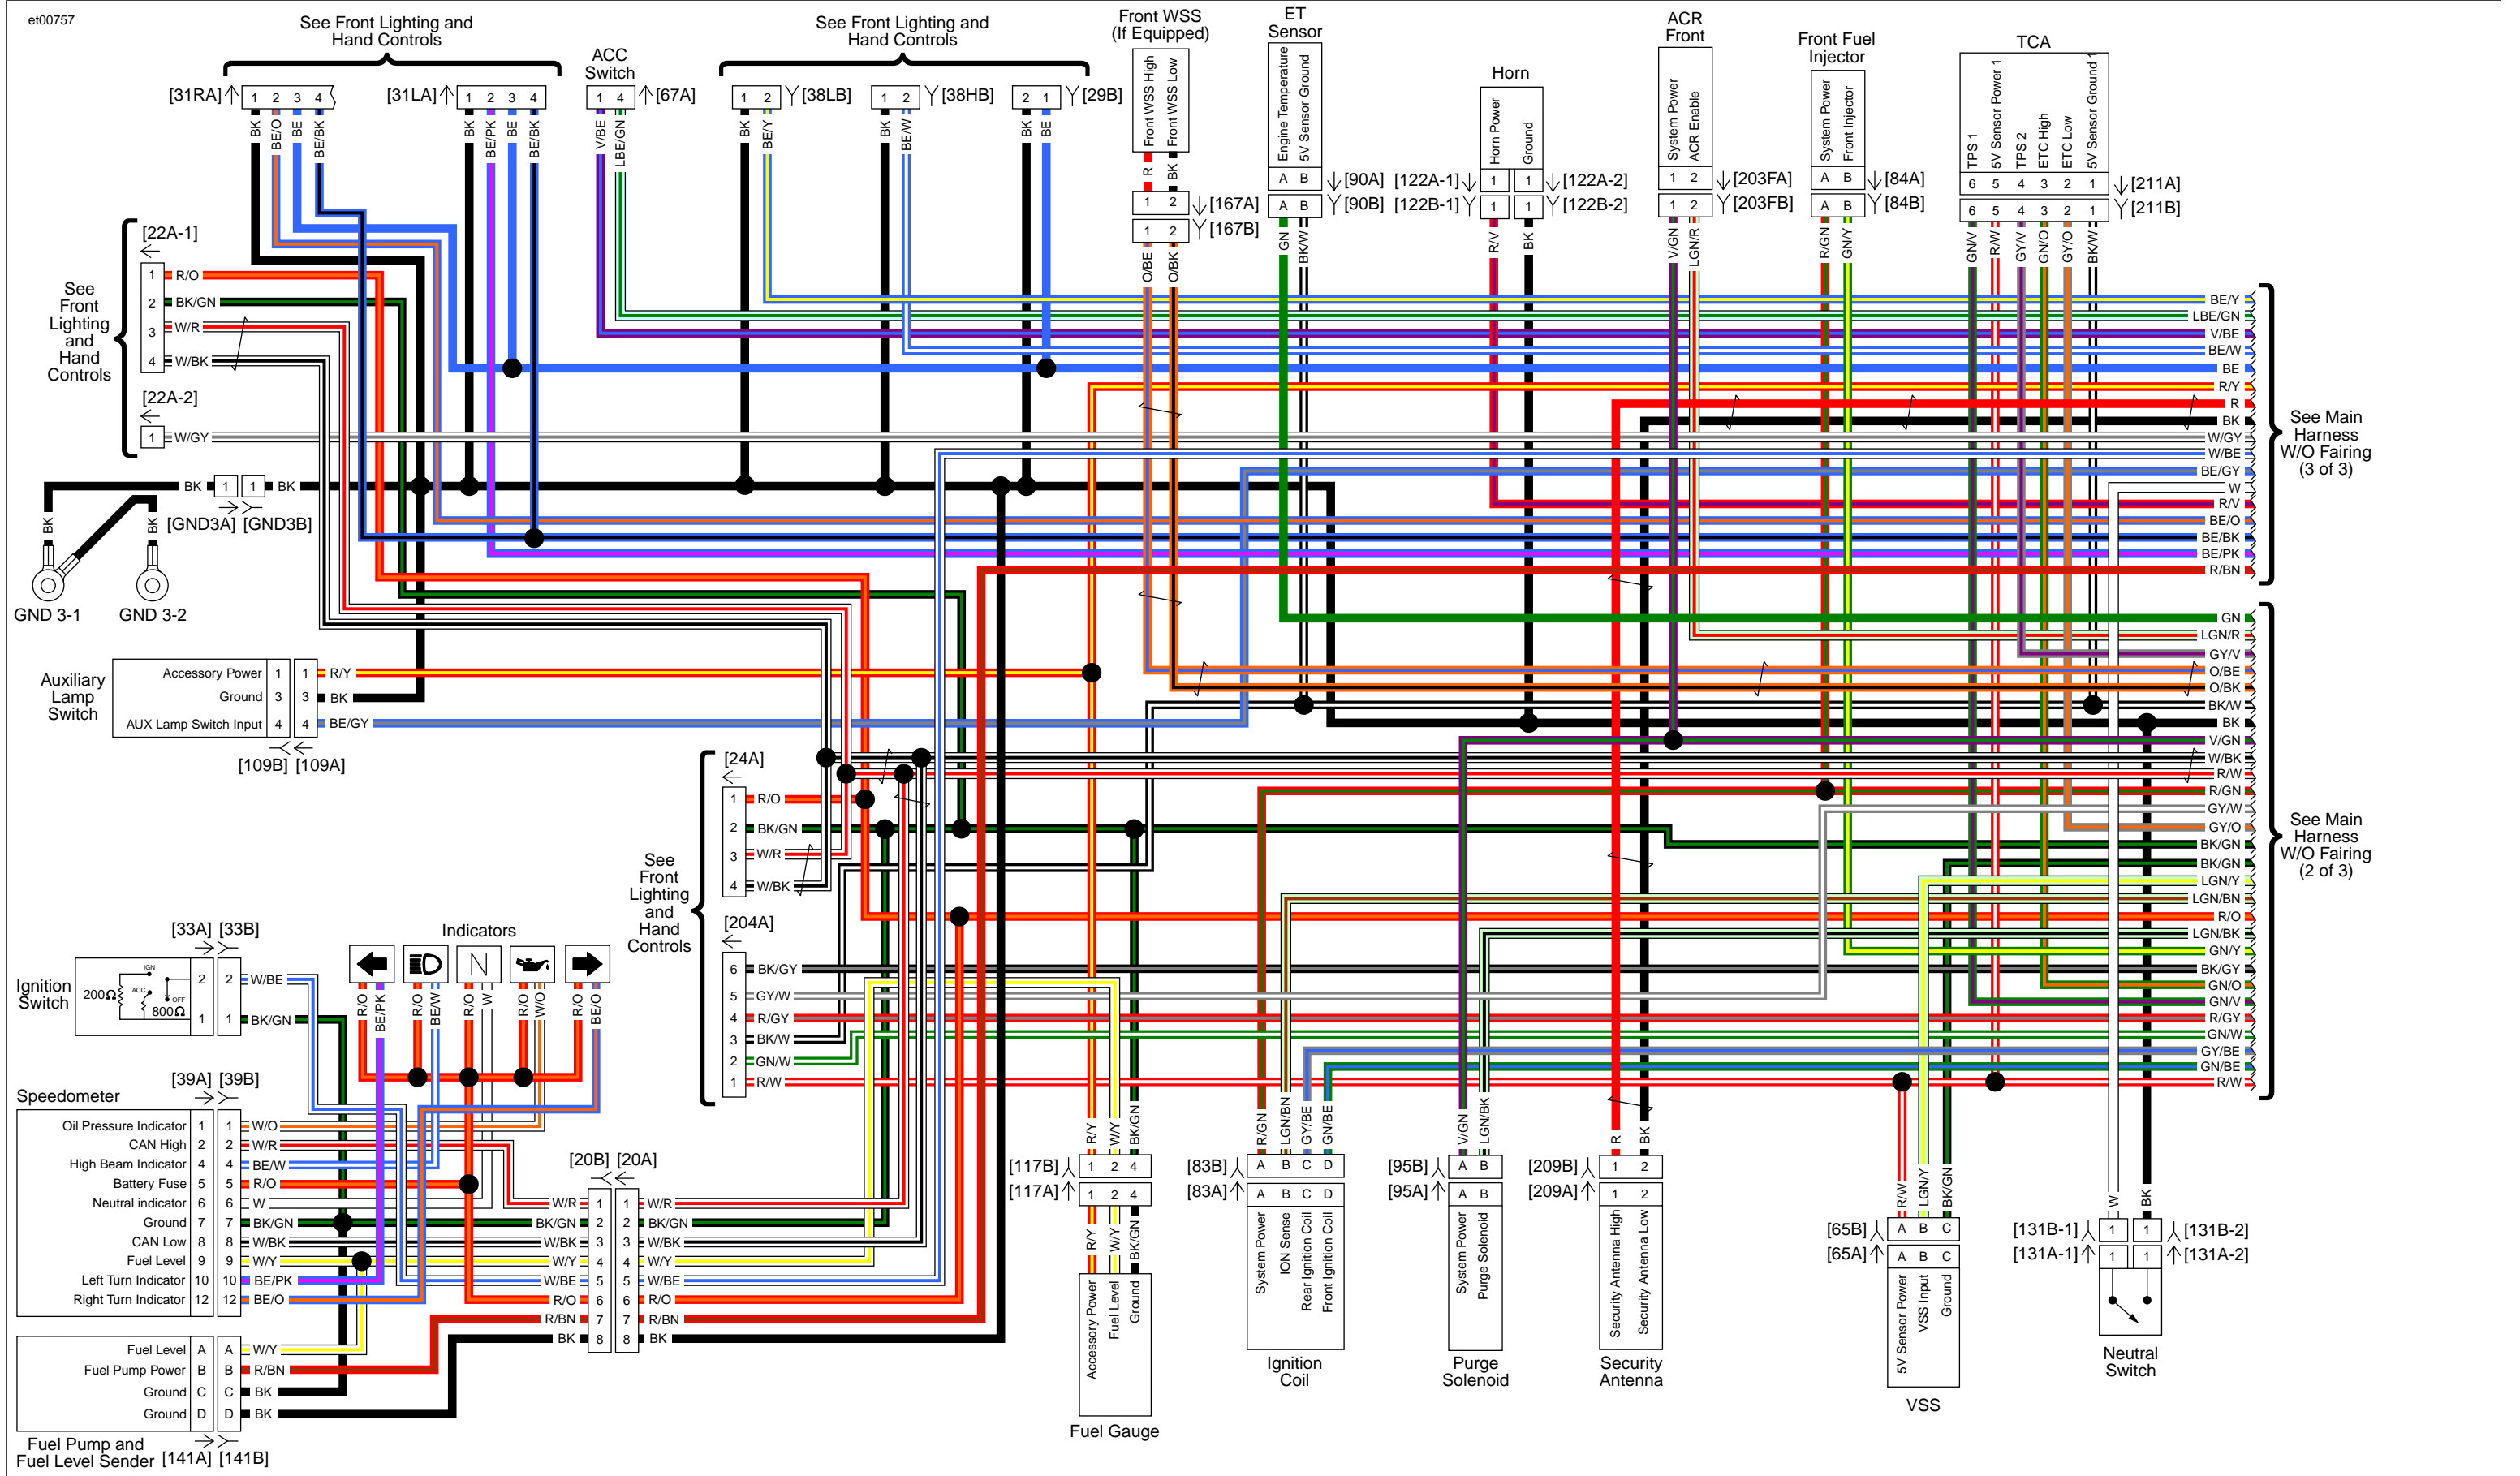

ABOUT THIS MANUAL

Wiring and Circuit Diagrams

The diagrams either show entire systems or specific circuits. The circuit specific diagrams only show the components and wiring in the system(s) listed in the diagram title. Always refer to the diagram title for diagram type.

See Main Harness FLT Page (2 of 3)

See Main Harness FLT Page (3 of 3)

Main Harness FLT (1 of 3): 2016 Touring

Main Harness FLT (2 of 3): 2016 Touring

Main Harness FLT (3 of 3): 2016 Touring

Main Harness (1 of 3): 2016 Touring (without Fairing)