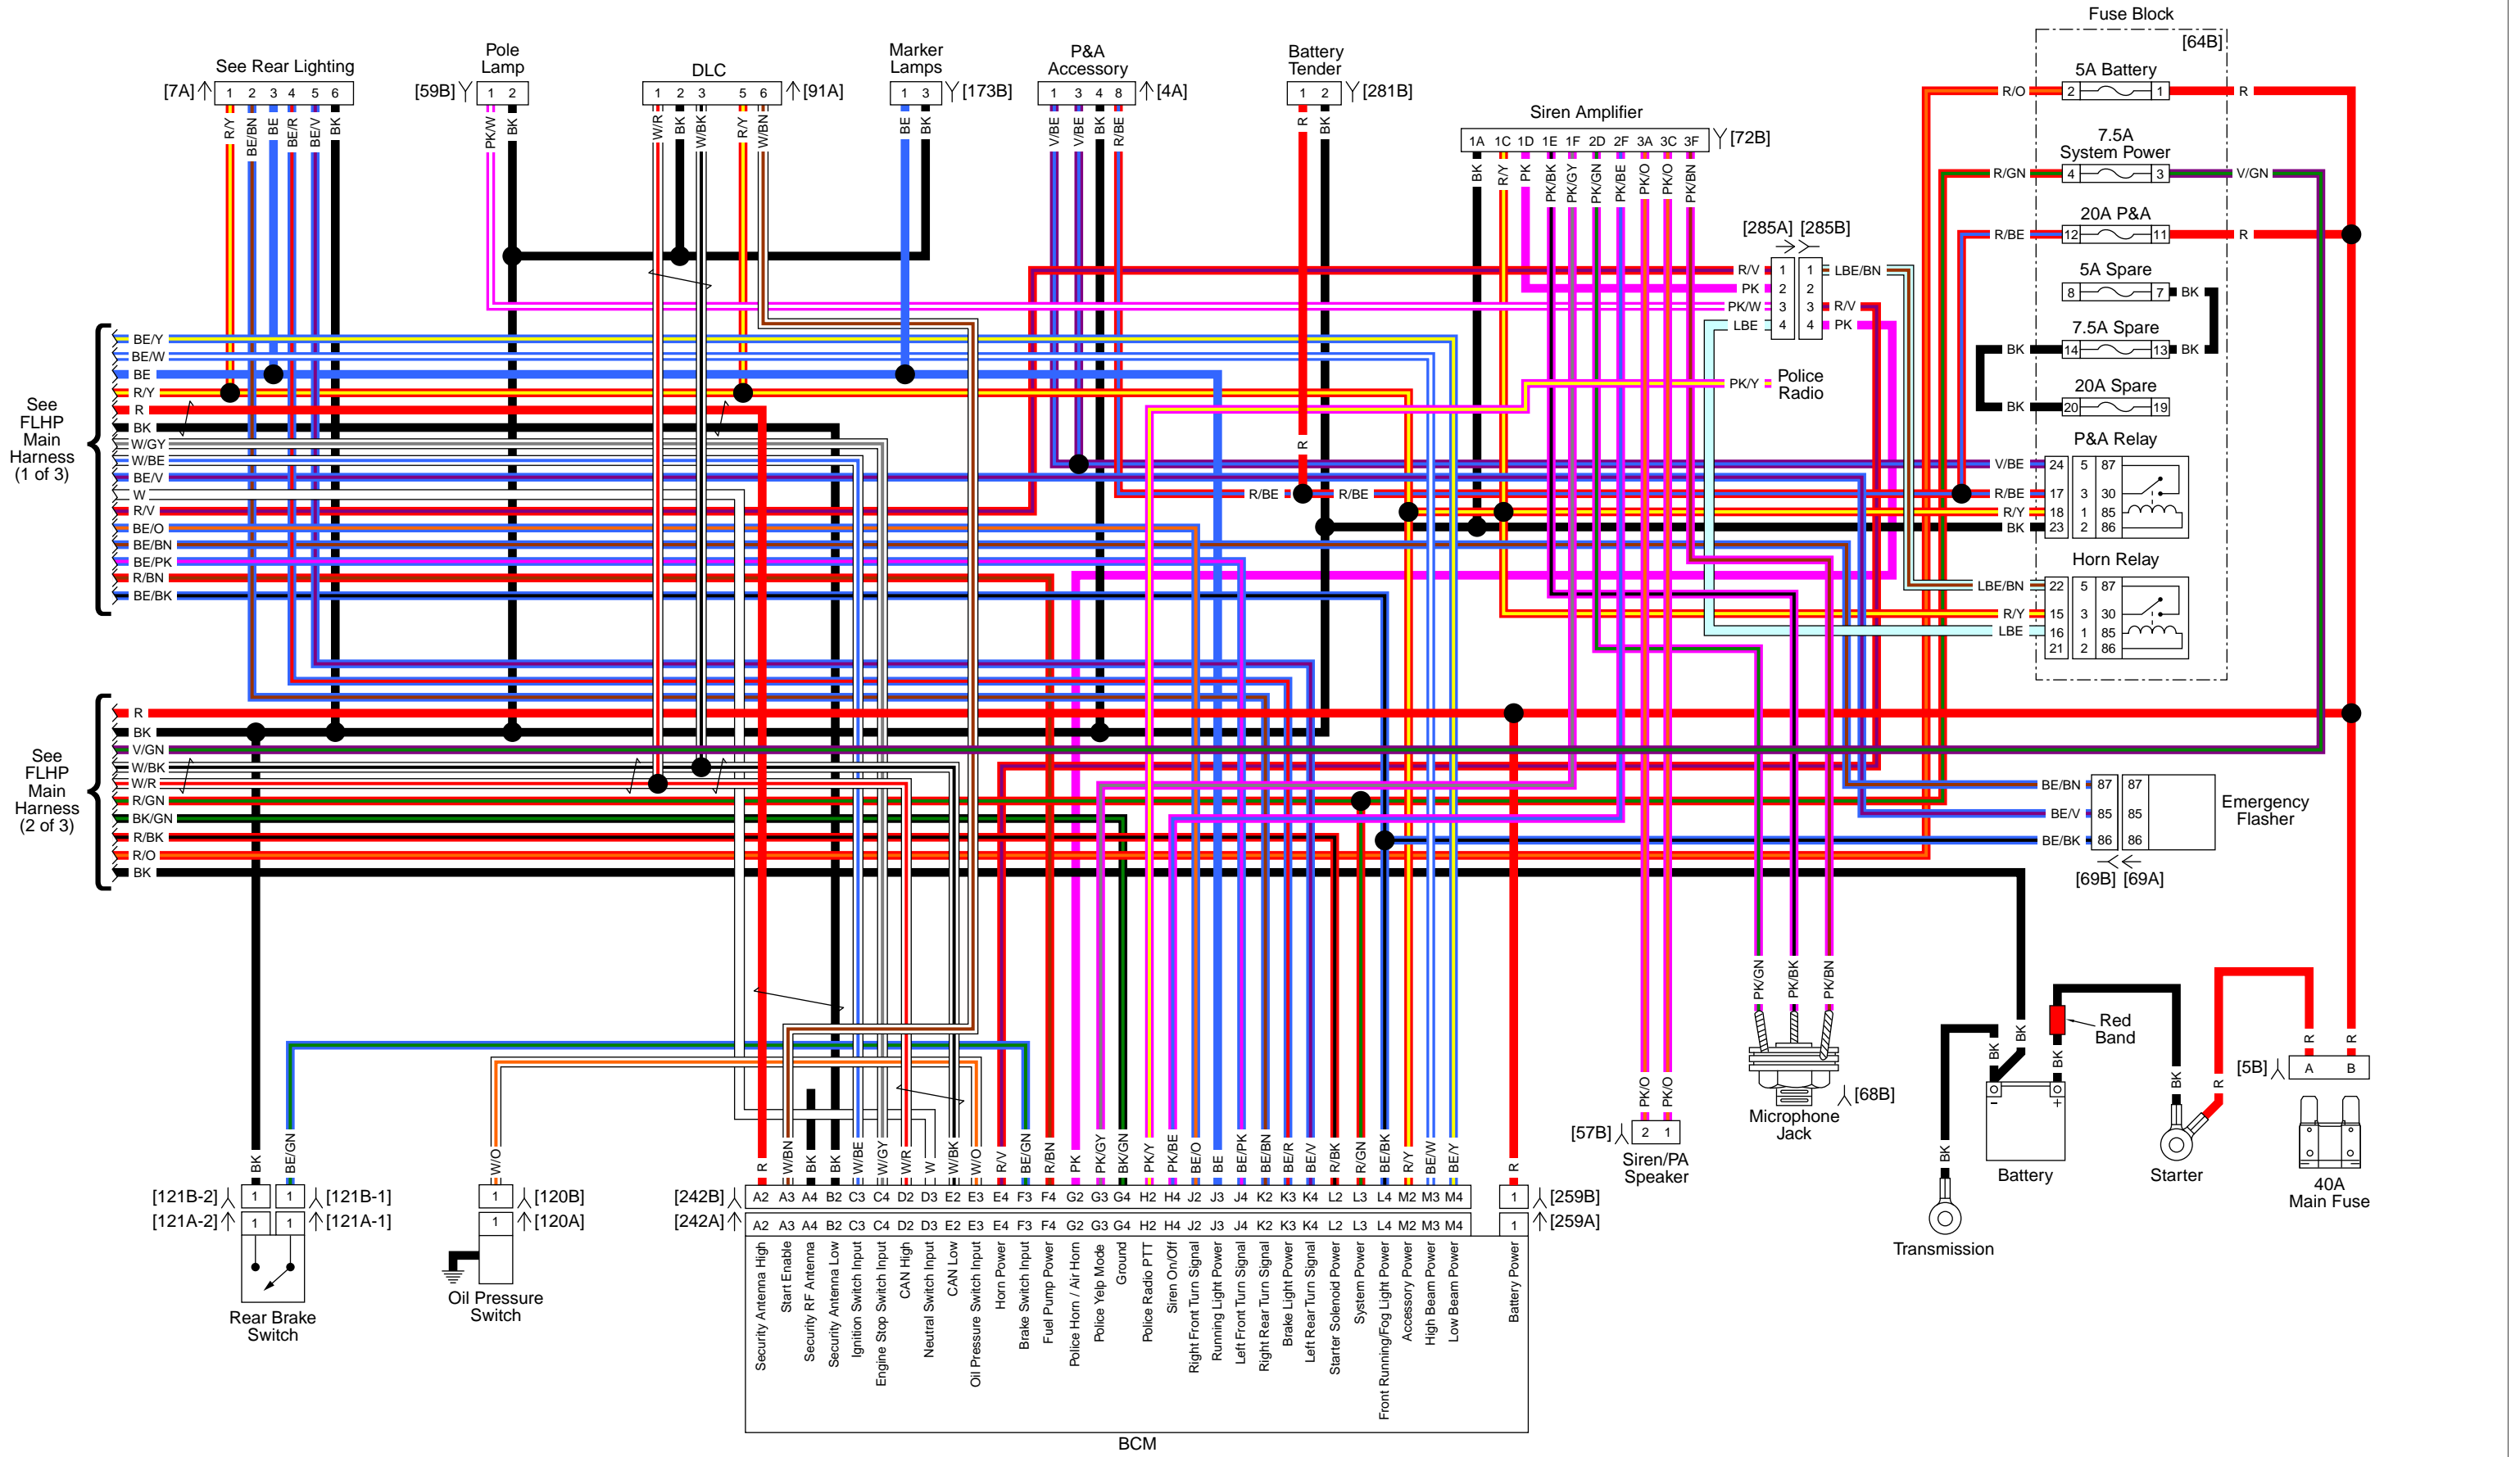

ABOUT THIS MANUAL

Wiring and Circuit Diagrams

The diagrams either show entire systems or specific circuits. The circuit specific diagrams only show the components and wiring in the system(s) listed in the diagram title. Always refer to the diagram title for diagram type.

Fairing Harness: 2016 FLHTP

Main Harness (1 of 3): 2016 FLHTP

Main Harness (2 of 3): 2016 FLHTP

Main Harness (3 of 3): 2016 FLHTP

See FLHP Main Harness (1 of 3)

See FLHP Main Harness (3 of 3)

Main Harness (2 of 3): 2016 FLHP

See Main Harness (4 of 4)

Main Harness (2 of 4): 2016 FLTRUSE

See Main Harness (2 of 4)

See Main Harness (1 of 4)

See Main Harness (4 of 4)

Main Harness (3 of 4): 2016 FLTRUSE

Main Harness (4 of 4): 2016 FLTRUSE