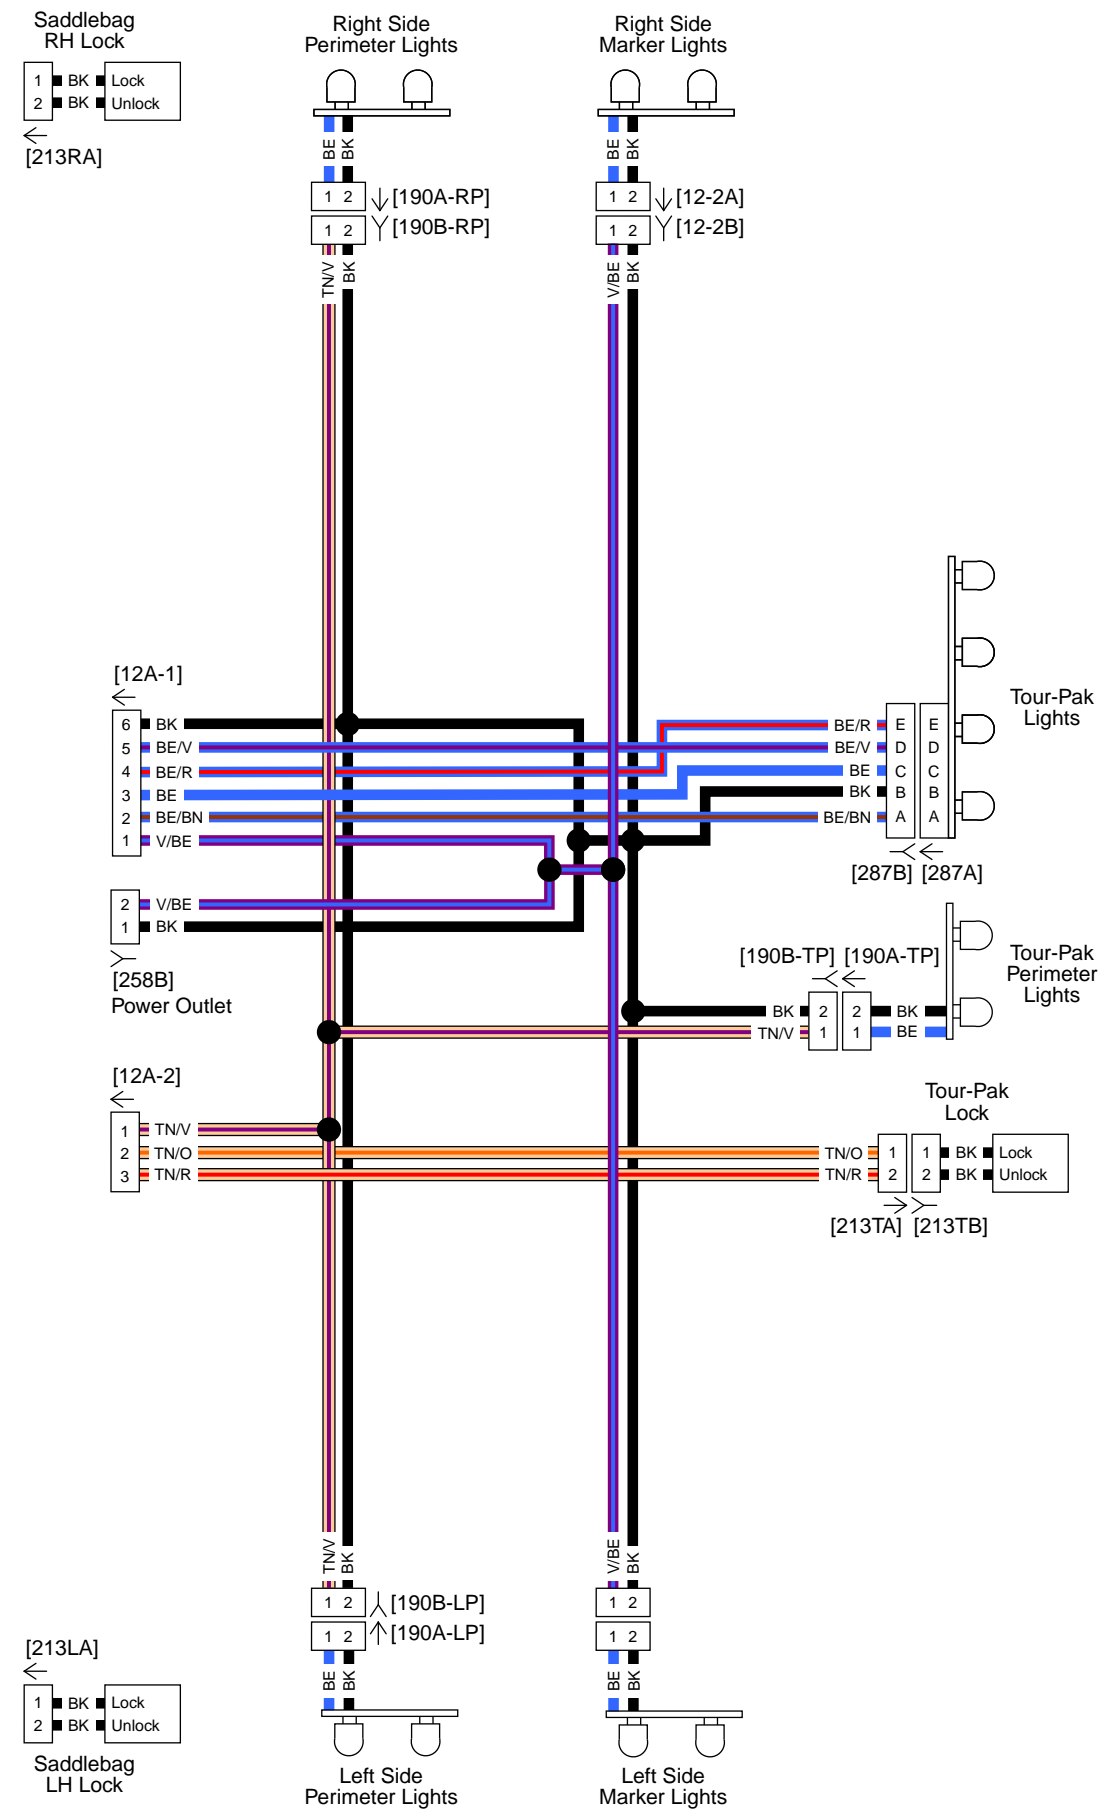

See Main Harness (4 of 4)

Main Harness (2 of 4): 2016 FLTRUSE

See Main Harness (2 of 4)

See Main Harness (1 of 4)

See Main Harness (4 of 4)

Main Harness (3 of 4): 2016 FLTRUSE

Main Harness (4 of 4): 2016 FLTRUSE

Rear Lighting: 2016 FLTRUSE

Radio: 2016 FLTRUSE

Front Lighting and Hand Controls: 2016 FLHTKSE

Main Harness (1 of 4): 2016 FLHTKSE

Main Harness (2 of 4): 2016 FLHTKSE

Main Harness (3 of 4): 2016 FLHTKSE

Main Harness (4 of 4): 2016 FLHTKSE