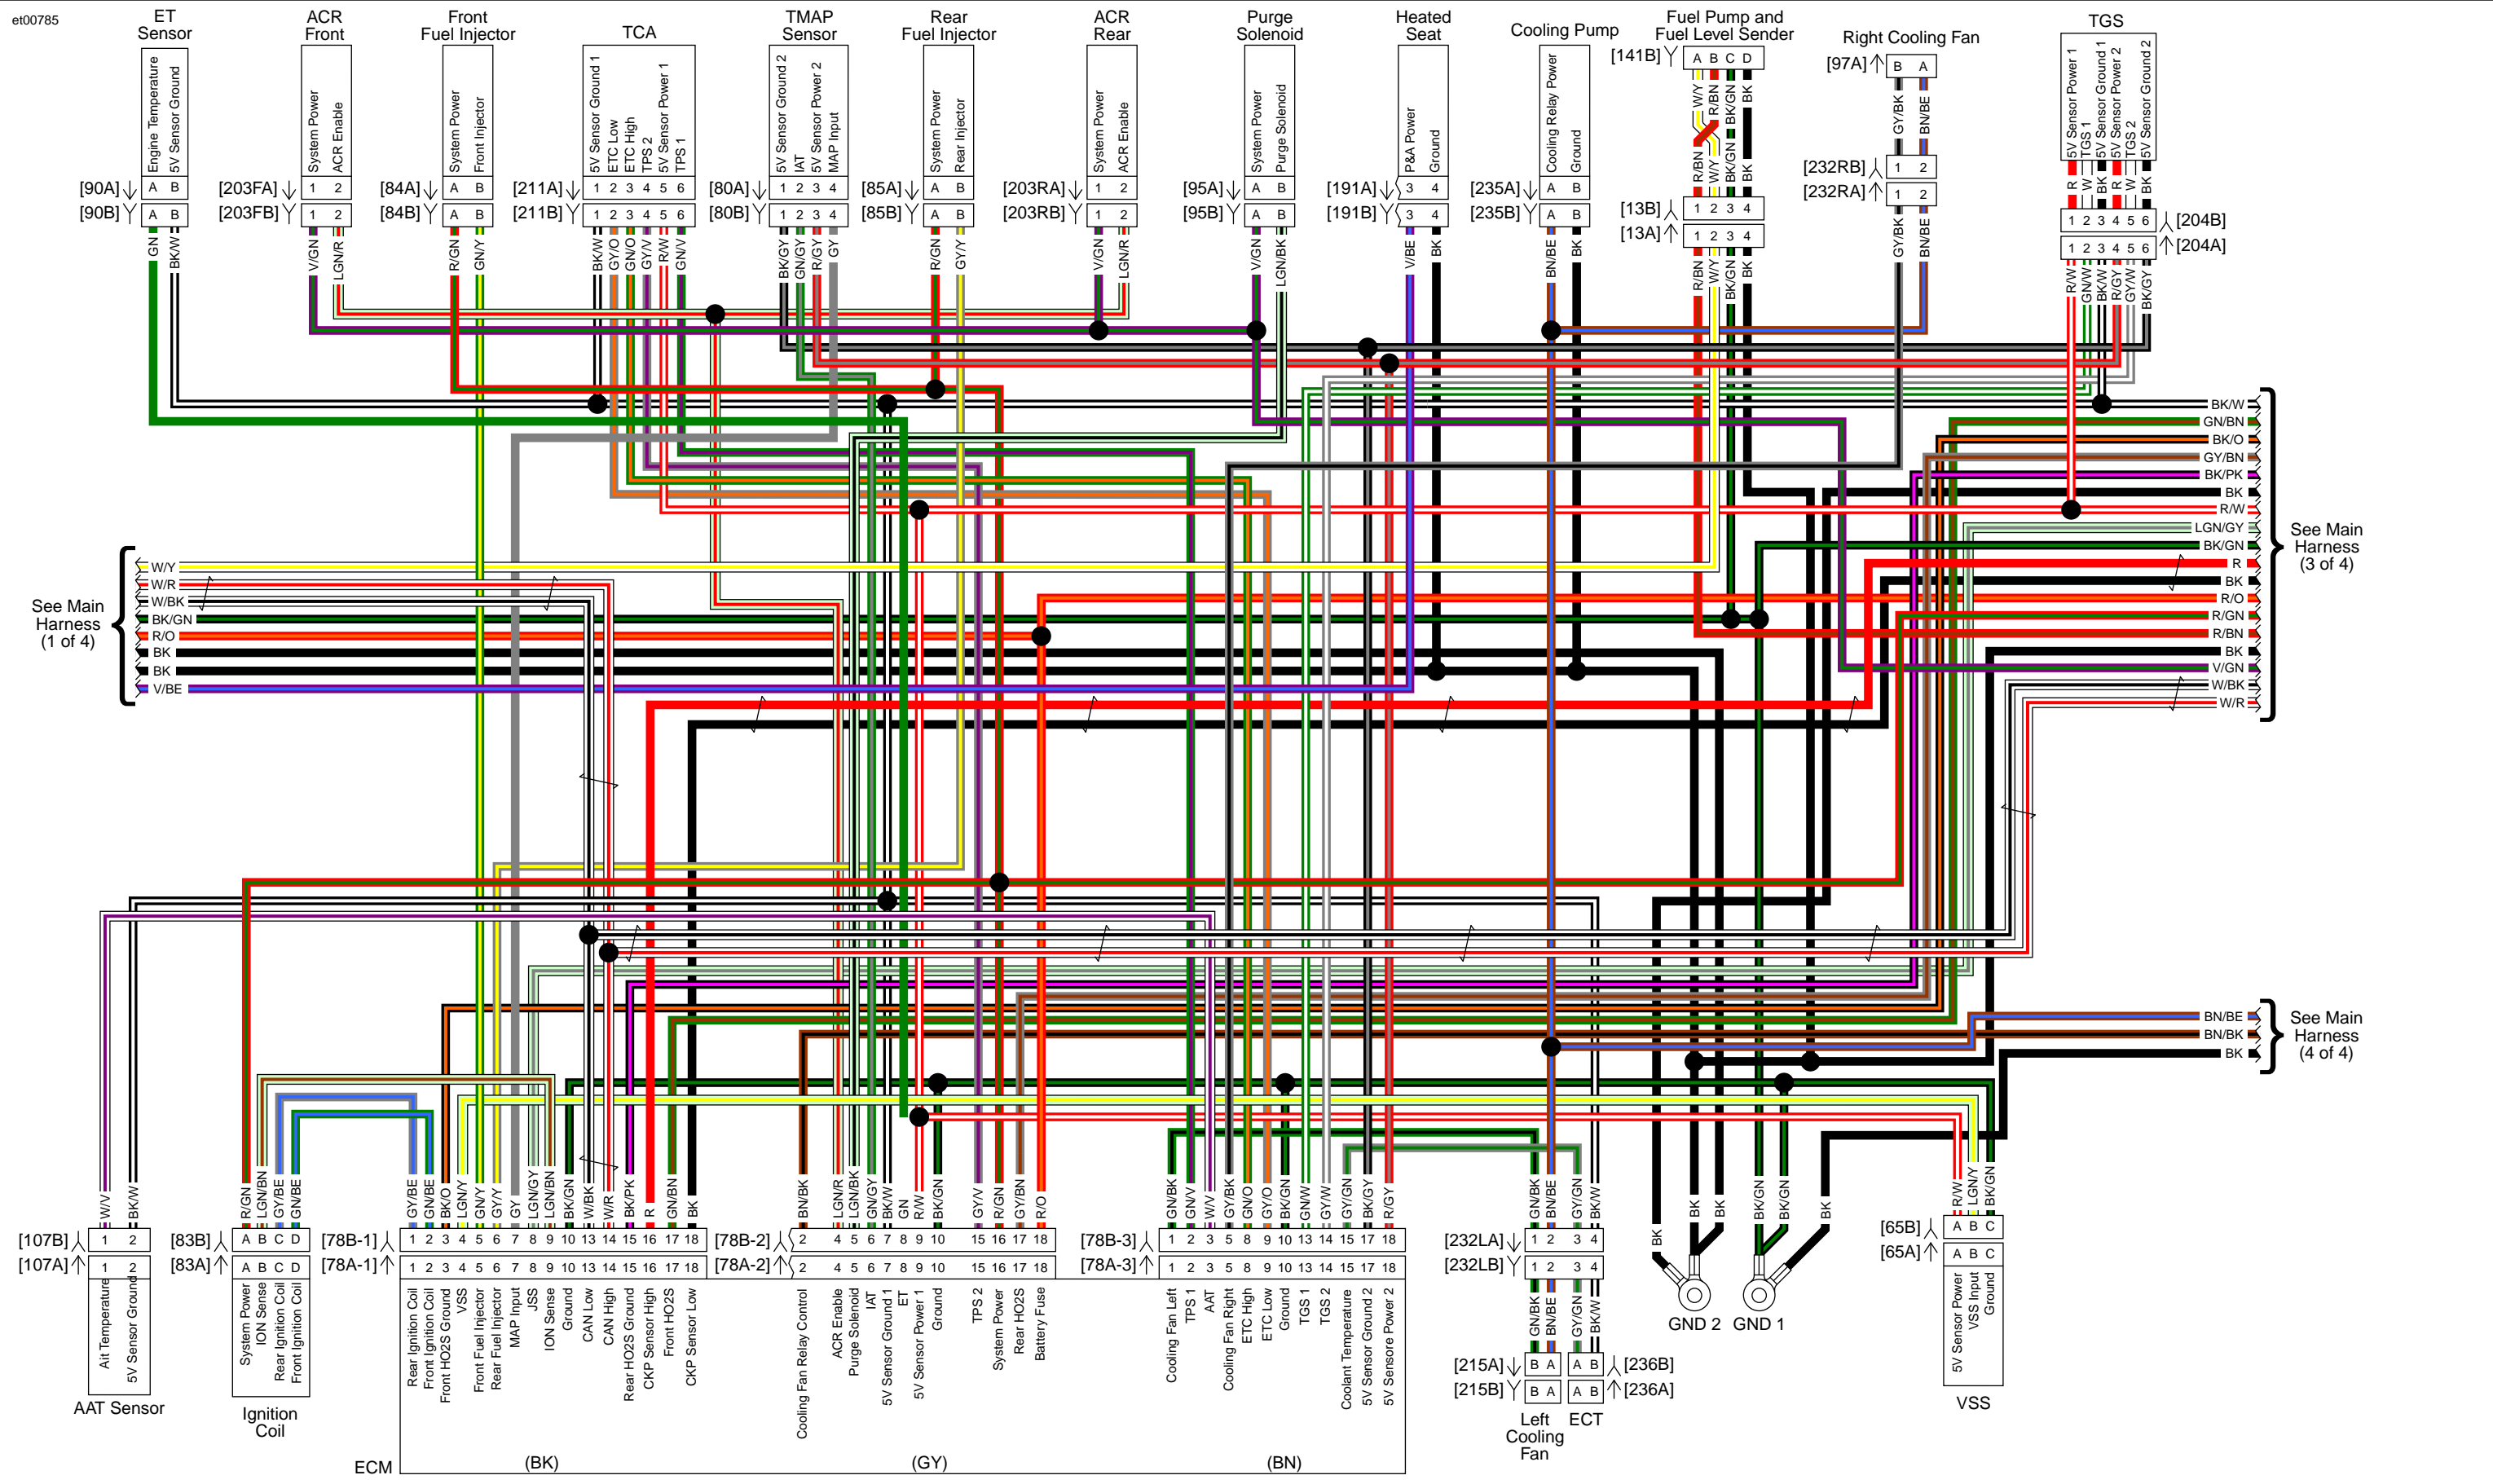

ABOUT THIS MANUAL

Wiring and Circuit Diagrams

The diagrams either show entire systems or specific circuits. The circuit specific diagrams only show the components and wiring in the system(s) listed in the diagram title. Always refer to the diagram title for diagram type.

Fairing Harness: 2016 FLHTP

Main Harness (1 of 3): 2016 FLHTP

Main Harness (2 of 3): 2016 FLHTP

Main Harness (3 of 3): 2016 FLHTP

See FLHP Main Harness (1 of 3)

See FLHP Main Harness (3 of 3)

Main Harness (2 of 3): 2016 FLHP

BCM
Main Harness (3 of 3): 2016 FLHP

Rear Lighting: 2016 Police

Front Lighting and Hand Controls: 2016 FLTRUSE

Fairing Harness: 2016 FLTRUSE

Main Harness (1 of 4): 2016 FLTRUSE

See Main Harness (1 of 4)

See Main Harness (3 of 4)

See Main Harness (4 of 4)

Main Harness (2 of 4): 2016 FLTRUSE

See Main Harness (2 of 4)

See Main Harness (1 of 4)

See Main Harness (4 of 4)

Main Harness (3 of 4): 2016 FLTRUSE

Main Harness (4 of 4): 2016 FLTRUSE