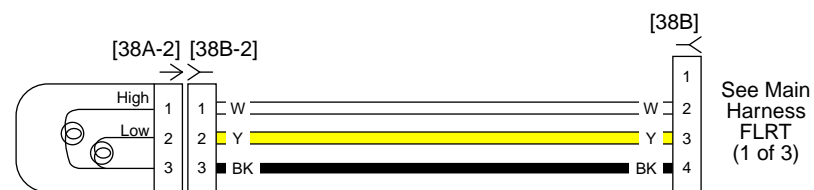

Main Harness (2 of 2): 2016 Street

FLHTCUTG

Dual Headlamps

FLHTCUTG

FLRT

FLRT

Front Lighting and Hand Controls: 2016 Trike Models

Fairing Harness FLHTCUTG: 2016 Trike Model

Main Harness FLHTCUTG (1 of 3): 2016 Trike Model

Main Harness FLHTCUTG (2 of 3): 2016 Trike Model

Main Harness FLHTCUTG (3 of 3): 2016 Trike Model

Main Harness FLRT (1 of 3): 2016 Trike Model

Main Harness FLRT (2 of 3): 2016 Trike Model