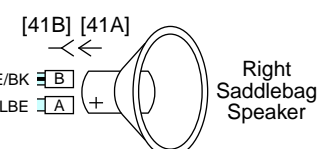

OE Radio: 2016 Touring (FLHX/S)

OE Radio: 2016 Touring (FLT)

P&A Radio with 1 Amp: 2016 Touring

P&A Radio with 2 Amps (1 of 2): 2016 Touring

To Main Harness

P&A Radio with 2 Amps (2 of 2): 2016 Touring

Front Lighting and Hand Controls: 2016 Sportster