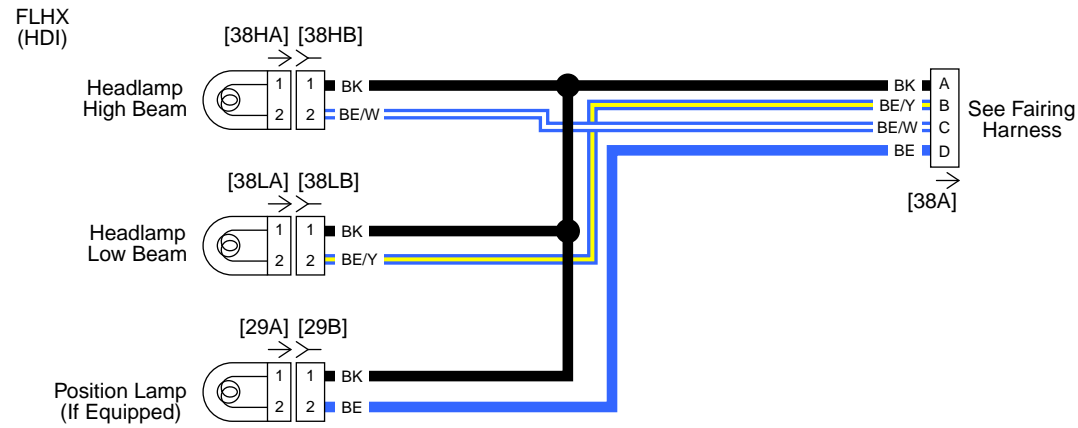

With Fairing

W/O Fairing

Sensor Grounds FLH: 2016 Touring

Sensor Grounds FLT: 2016 Touring

Ground Circuit FLH: 2016 Touring

Ground Circuit FLT: 2016 Touring

Front Lighting and Hand Controls: 2016 Touring

Fairing Harness FLH: 2016 Touring