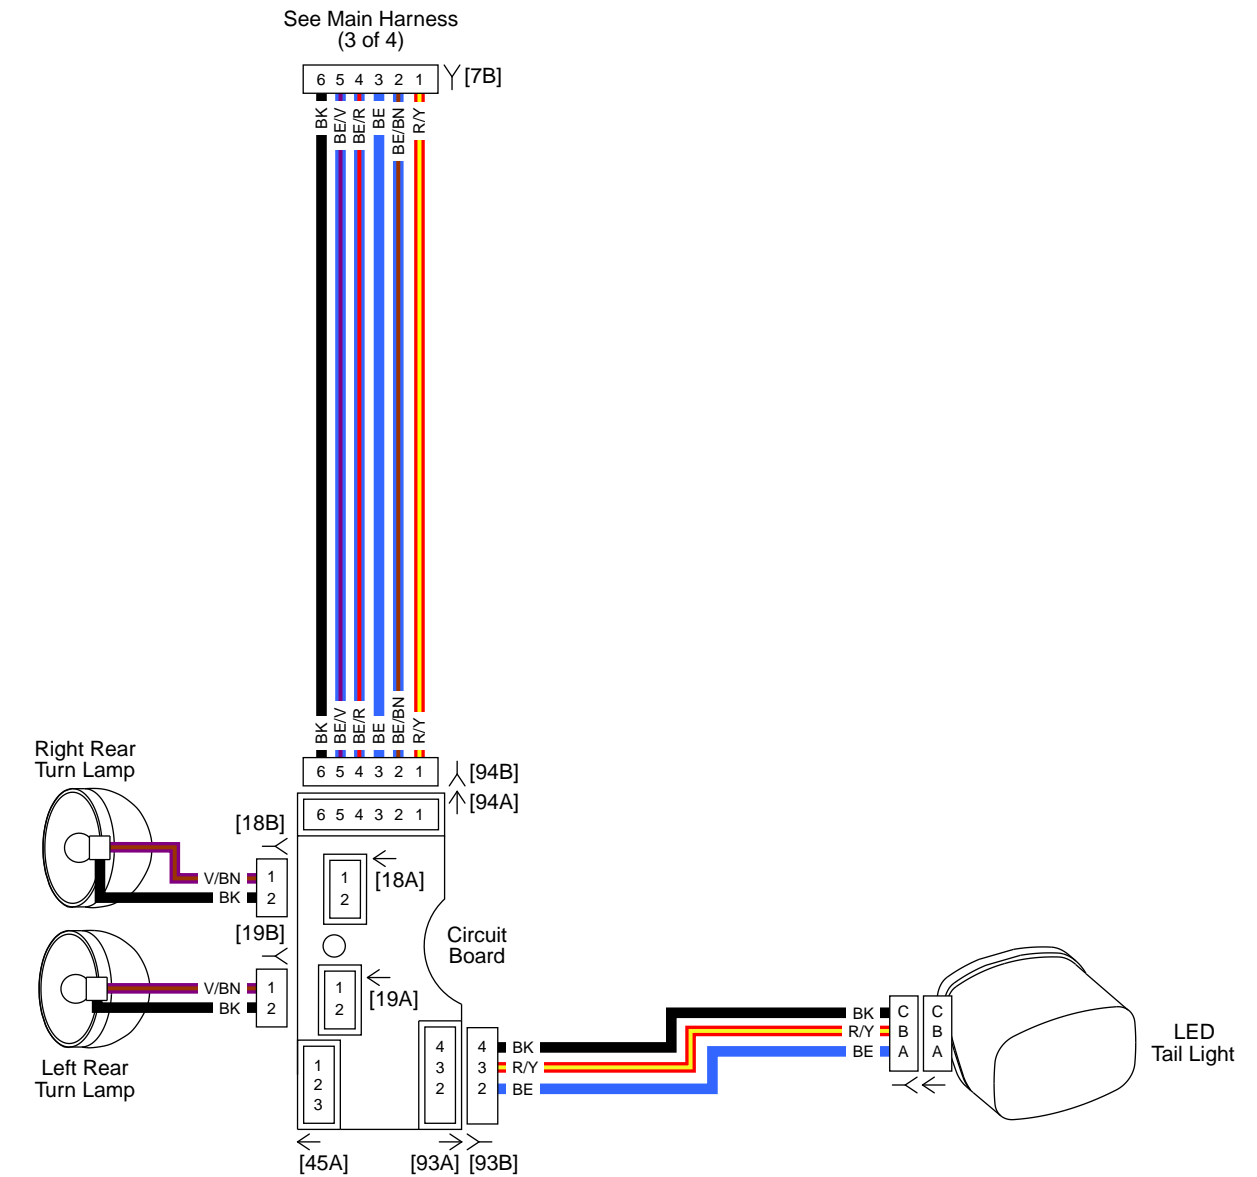

See Main Harness (4 of 4)

Main Harness (2 of 4): 2016 FLTRUSE

See Main Harness (2 of 4)

See Main Harness (1 of 4)

See Main Harness (4 of 4)

Main Harness (3 of 4): 2016 FLTRUSE

Main Harness (4 of 4): 2016 FLTRUSE

Rear Lighting: 2016 FLTRUSE

Radio: 2016 FLTRUSE

Front Lighting and Hand Controls: 2016 FLHTKSE

Main Harness (1 of 4): 2016 FLHTKSE

Main Harness (2 of 4): 2016 FLHTKSE

Main Harness (3 of 4): 2016 FLHTKSE

Main Harness (4 of 4): 2016 FLHTKSE

Rear Lighting: 2016 FLHTKSE

Radio: 2016 FLHTKSE

Front Lighting and Hand Controls: 2016 FLHXSE

Fairing Harness: 2016 FLHXSE

CAV	CIR	DESCRIPTION
1	BK	MICROPHONE, COMMON (-)
2	BK	HEADSET, COMMON (-)
3	PK/BE	HEADSET, RT FRONT (+)
4	R	MICROPHONE, FRONT (+)
5	PK/GN	HEADSET, LT FRONT (+)
6	BK	JUMPER
7	N/C	
TAB	SHIELD	MICROPHONE, SHIELD