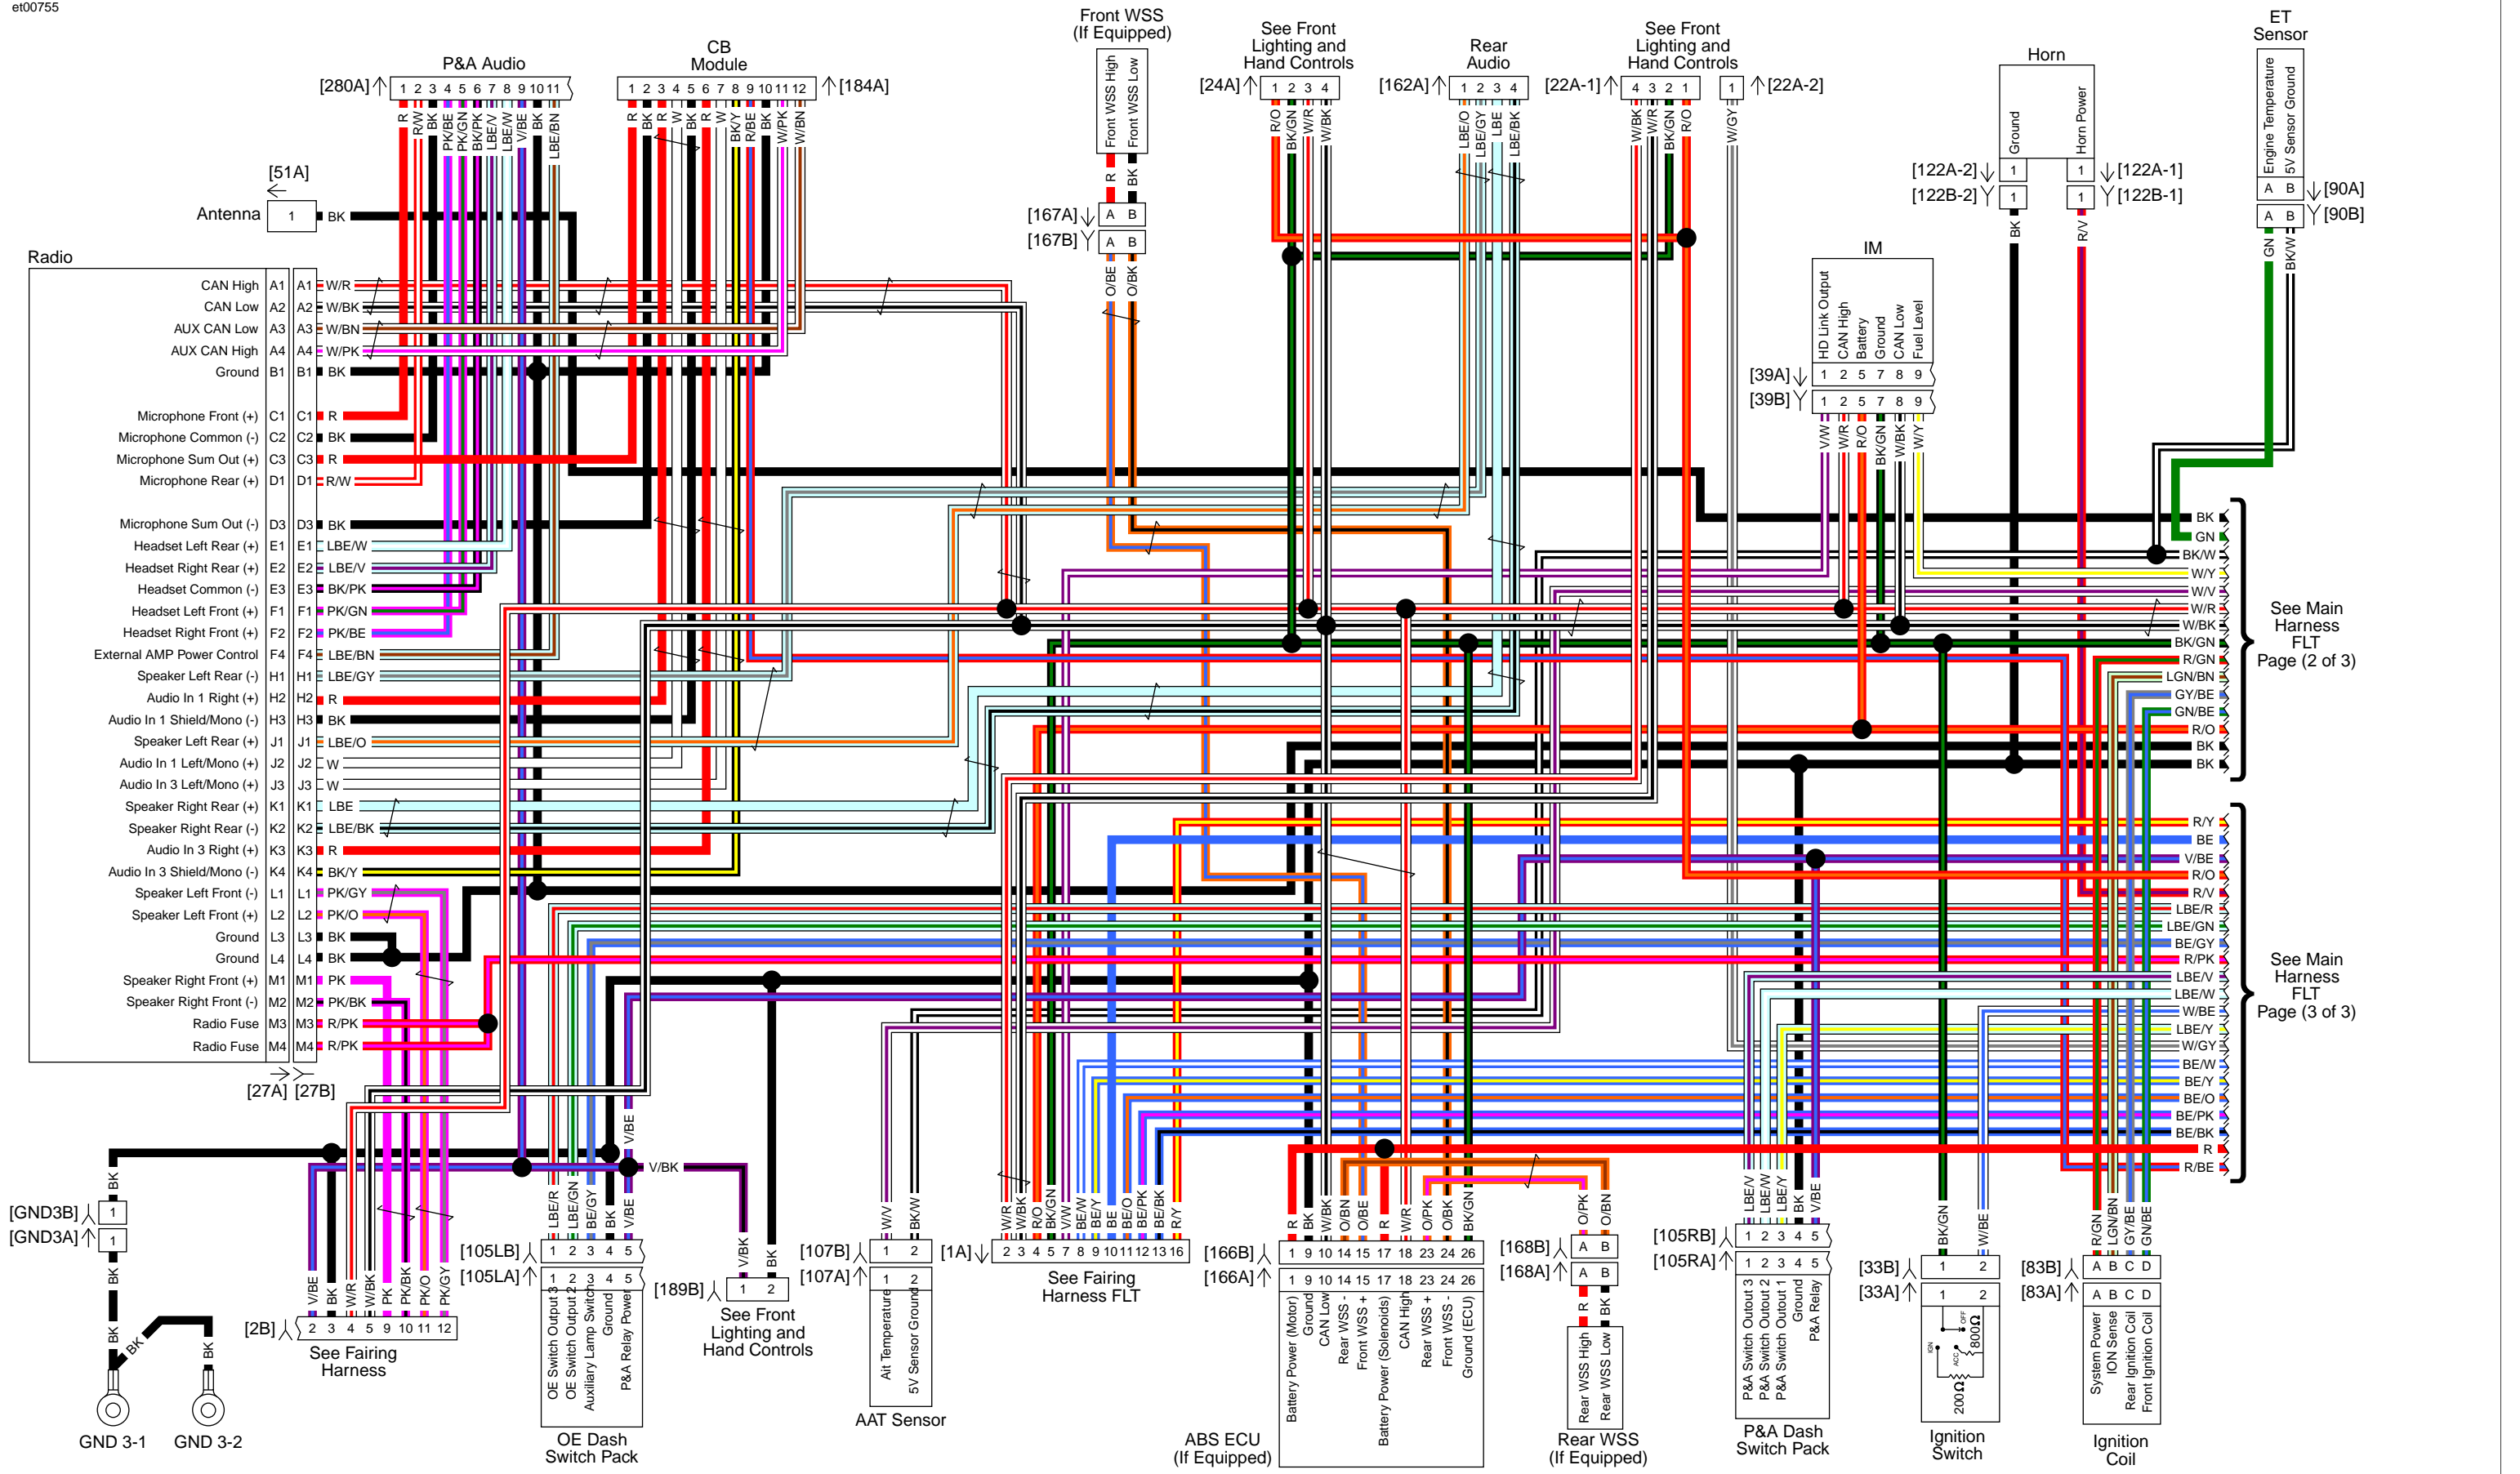

ABOUT THIS MANUAL

Wiring and Circuit Diagrams

The diagrams either show entire systems or specific circuits. The circuit specific diagrams only show the components and wiring in the system(s) listed in the diagram title. Always refer to the diagram title for diagram type.

Fairing Harness FLT: 2016 Touring

See Main Harness FLH With Fairing Page 2 of 3

See Main Harness FLH With Fairing Page 3 of 3

Main Harness FLH (1 of 3): 2016 Touring (with Fairing)

Main Harness FLH (3 of 3): 2016 Touring (with Fairing)