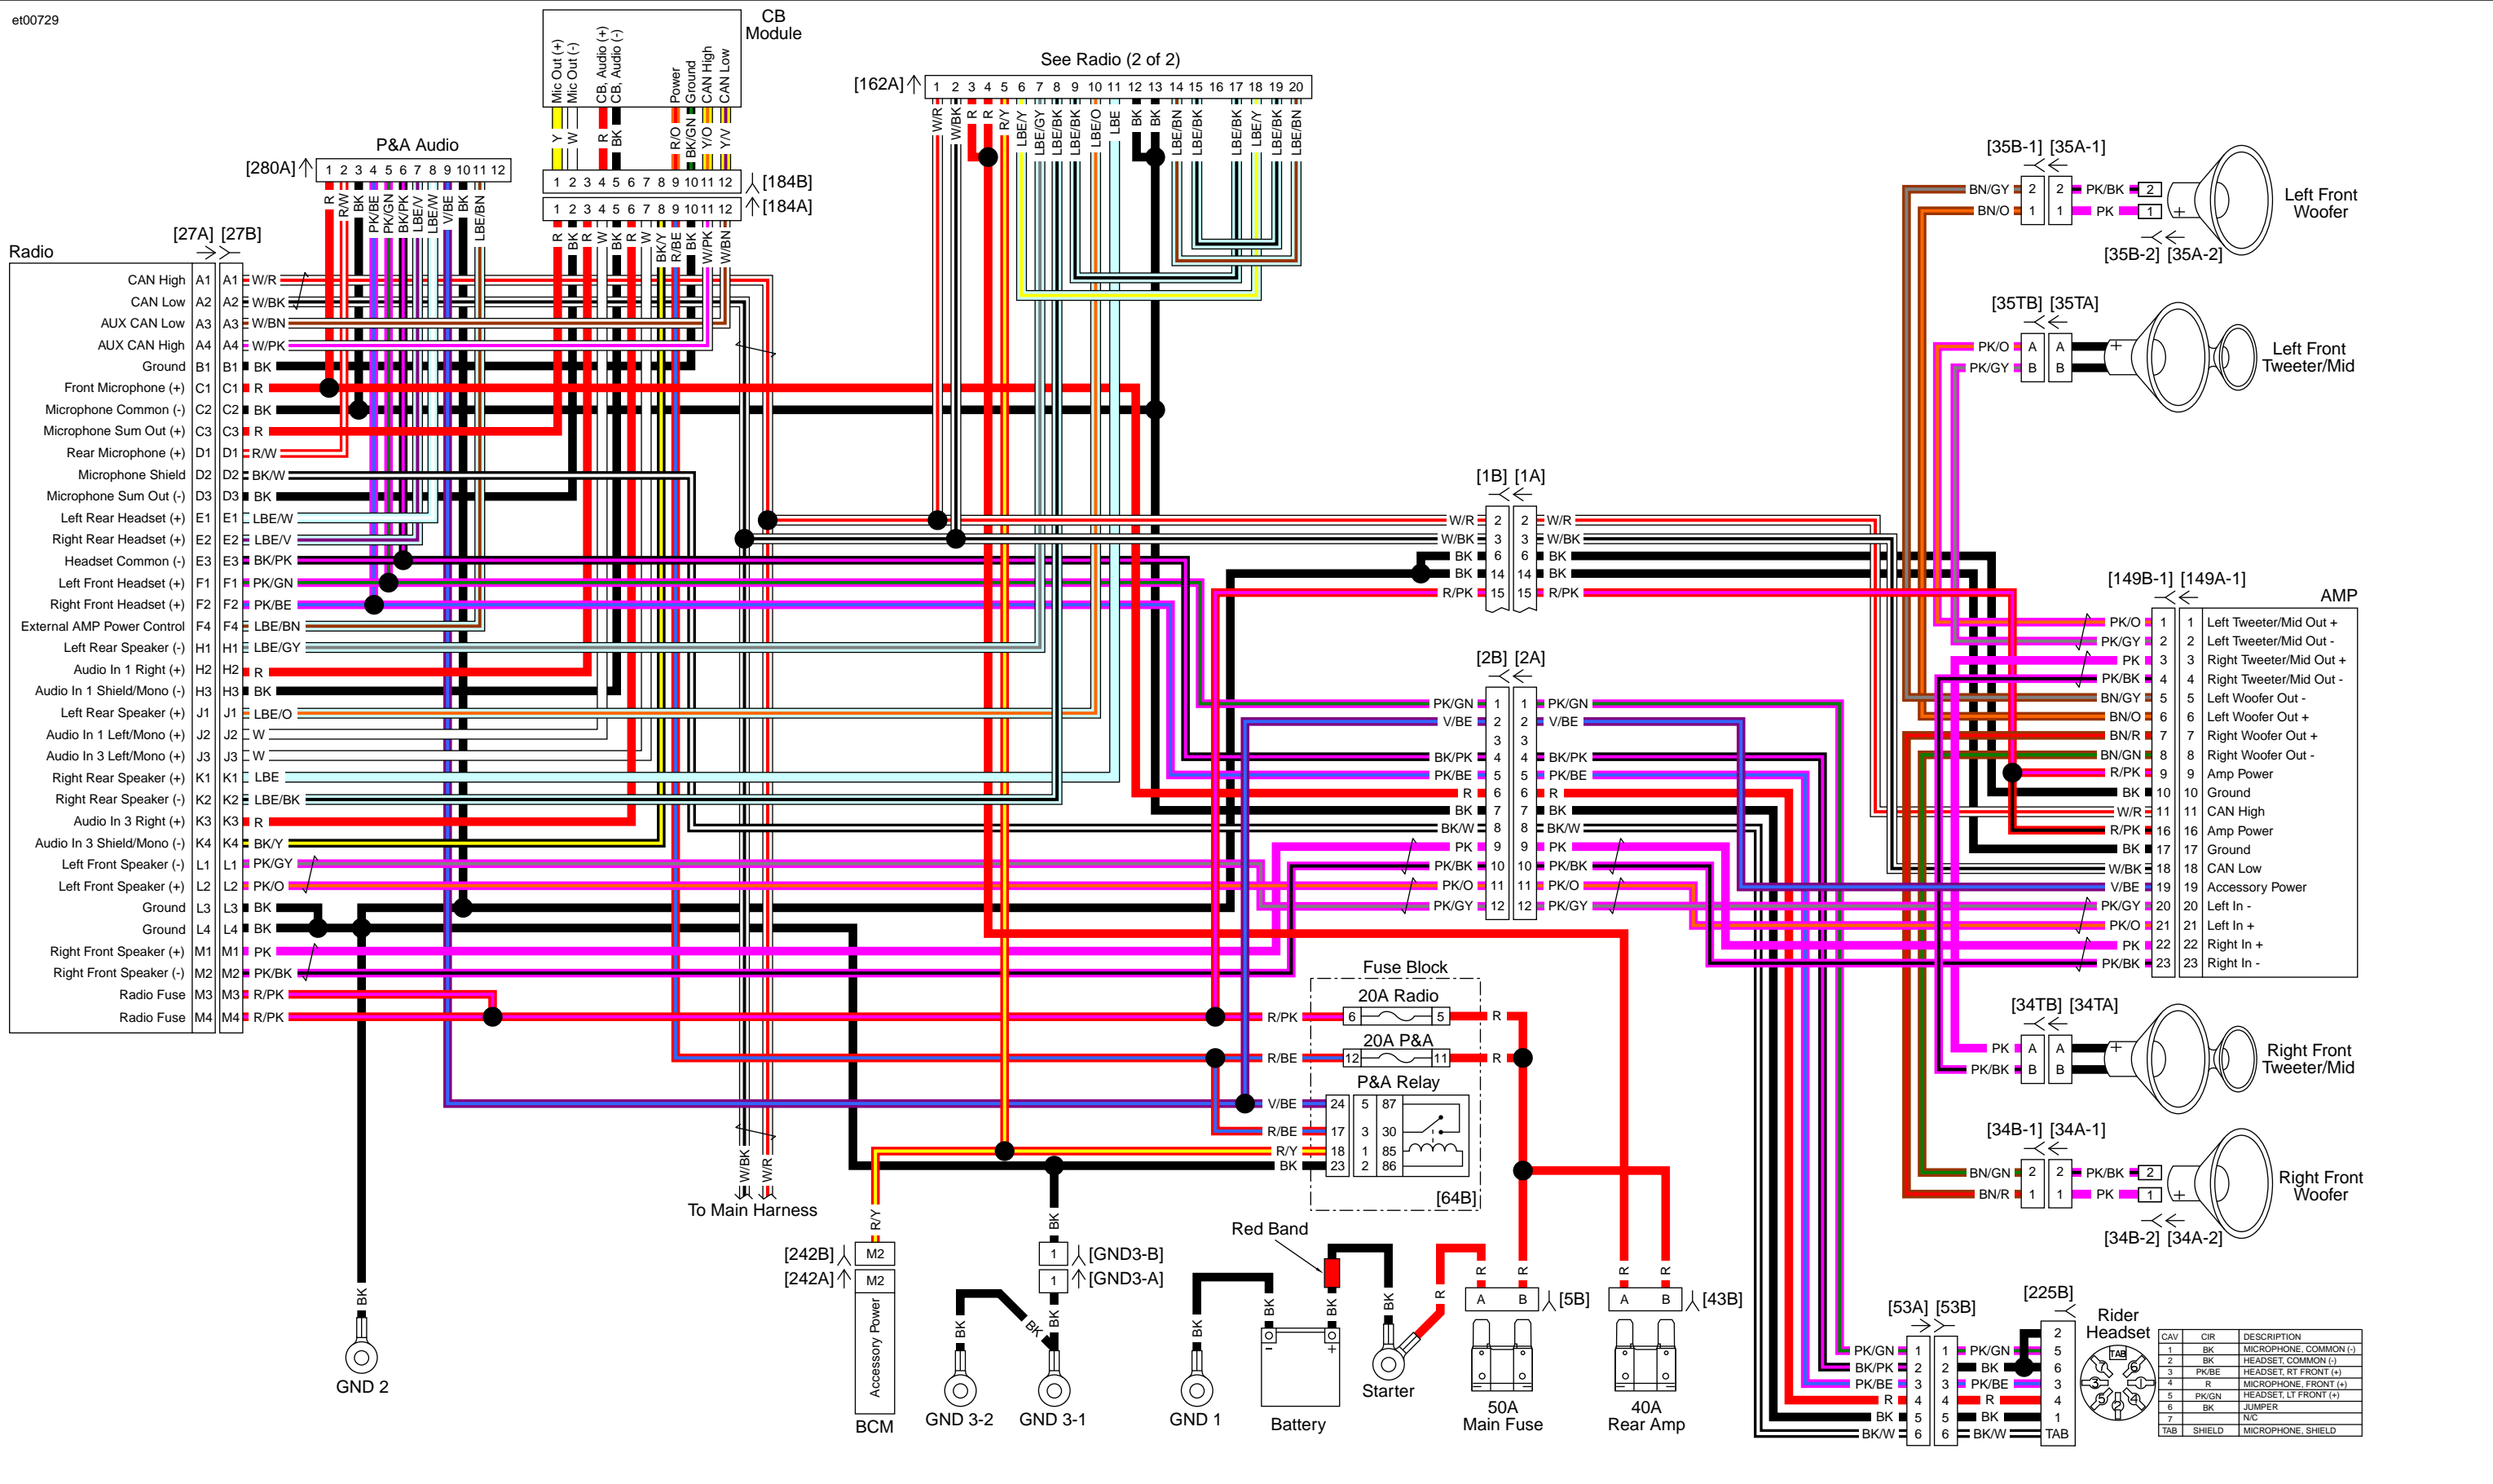

Main Harness (1 of 4): 2016 FLHXSE

Main Harness (2 of 4): 2016 FLHXSE

Main Harness (3 of 4): 2016 FLHXSE

Main Harness (4 of 4): 2016 FLHXSE

Rear Lighting: 2016 FLHXSE

Radio (1 of 2): 2016 FLHXSE

CAV	CIR	DESCRIPTION
1	BK	MICROPHONE, COMMON (-)
2	BK	HEADSET, COMMON (-)
3	PK/BE	HEADSET, RT FRONT (+)
4	R	MICROPHONE, FRONT (+)
5	PK/GN	HEADSET, LT FRONT (+)
6	BK	JUMPER
7	N/C	N/C
TAB	TAB	MICROPHONE, SHIELD