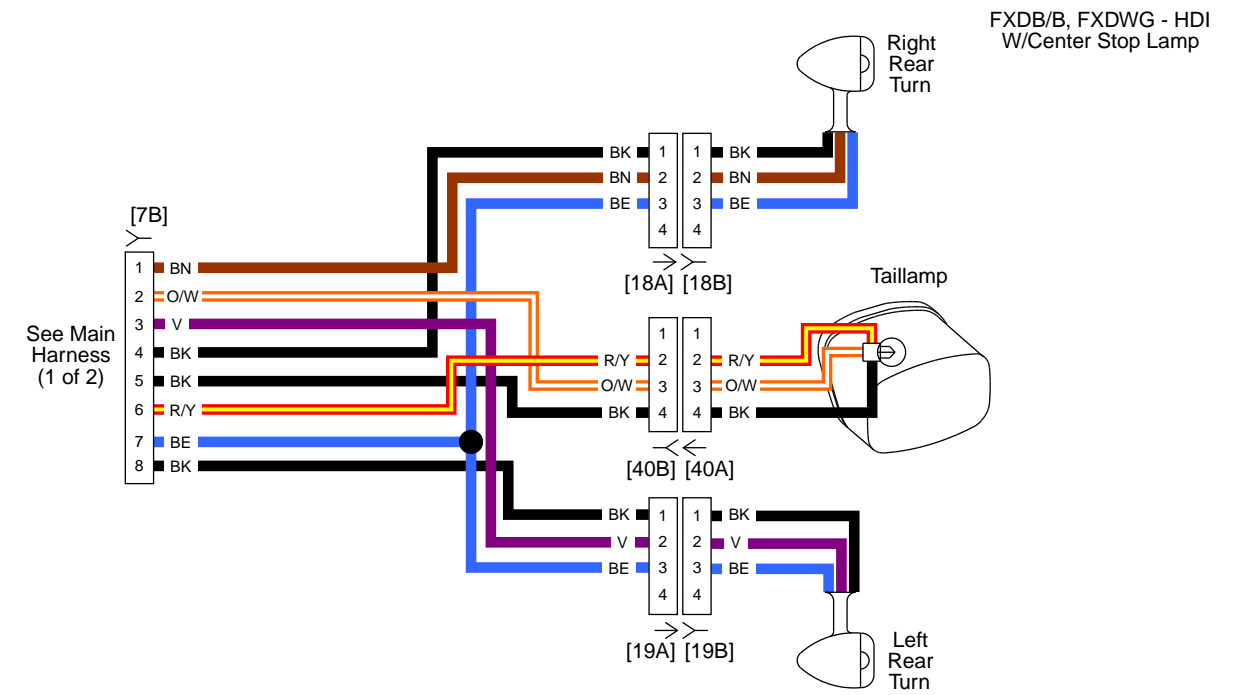

et00669

Front Lighting and Hand Controls: 2016 Dyna

Main Harness 1 of 3 (except FXDL): 2016 Dyna

Main Harness 2 of 3 (FXDL): 2016 Dyna

Main Harness 3 of 3: 2016 Dyna

Rear Lighting: 2016 Dyna

Front Lighting and Hand Controls: 2016 Softail