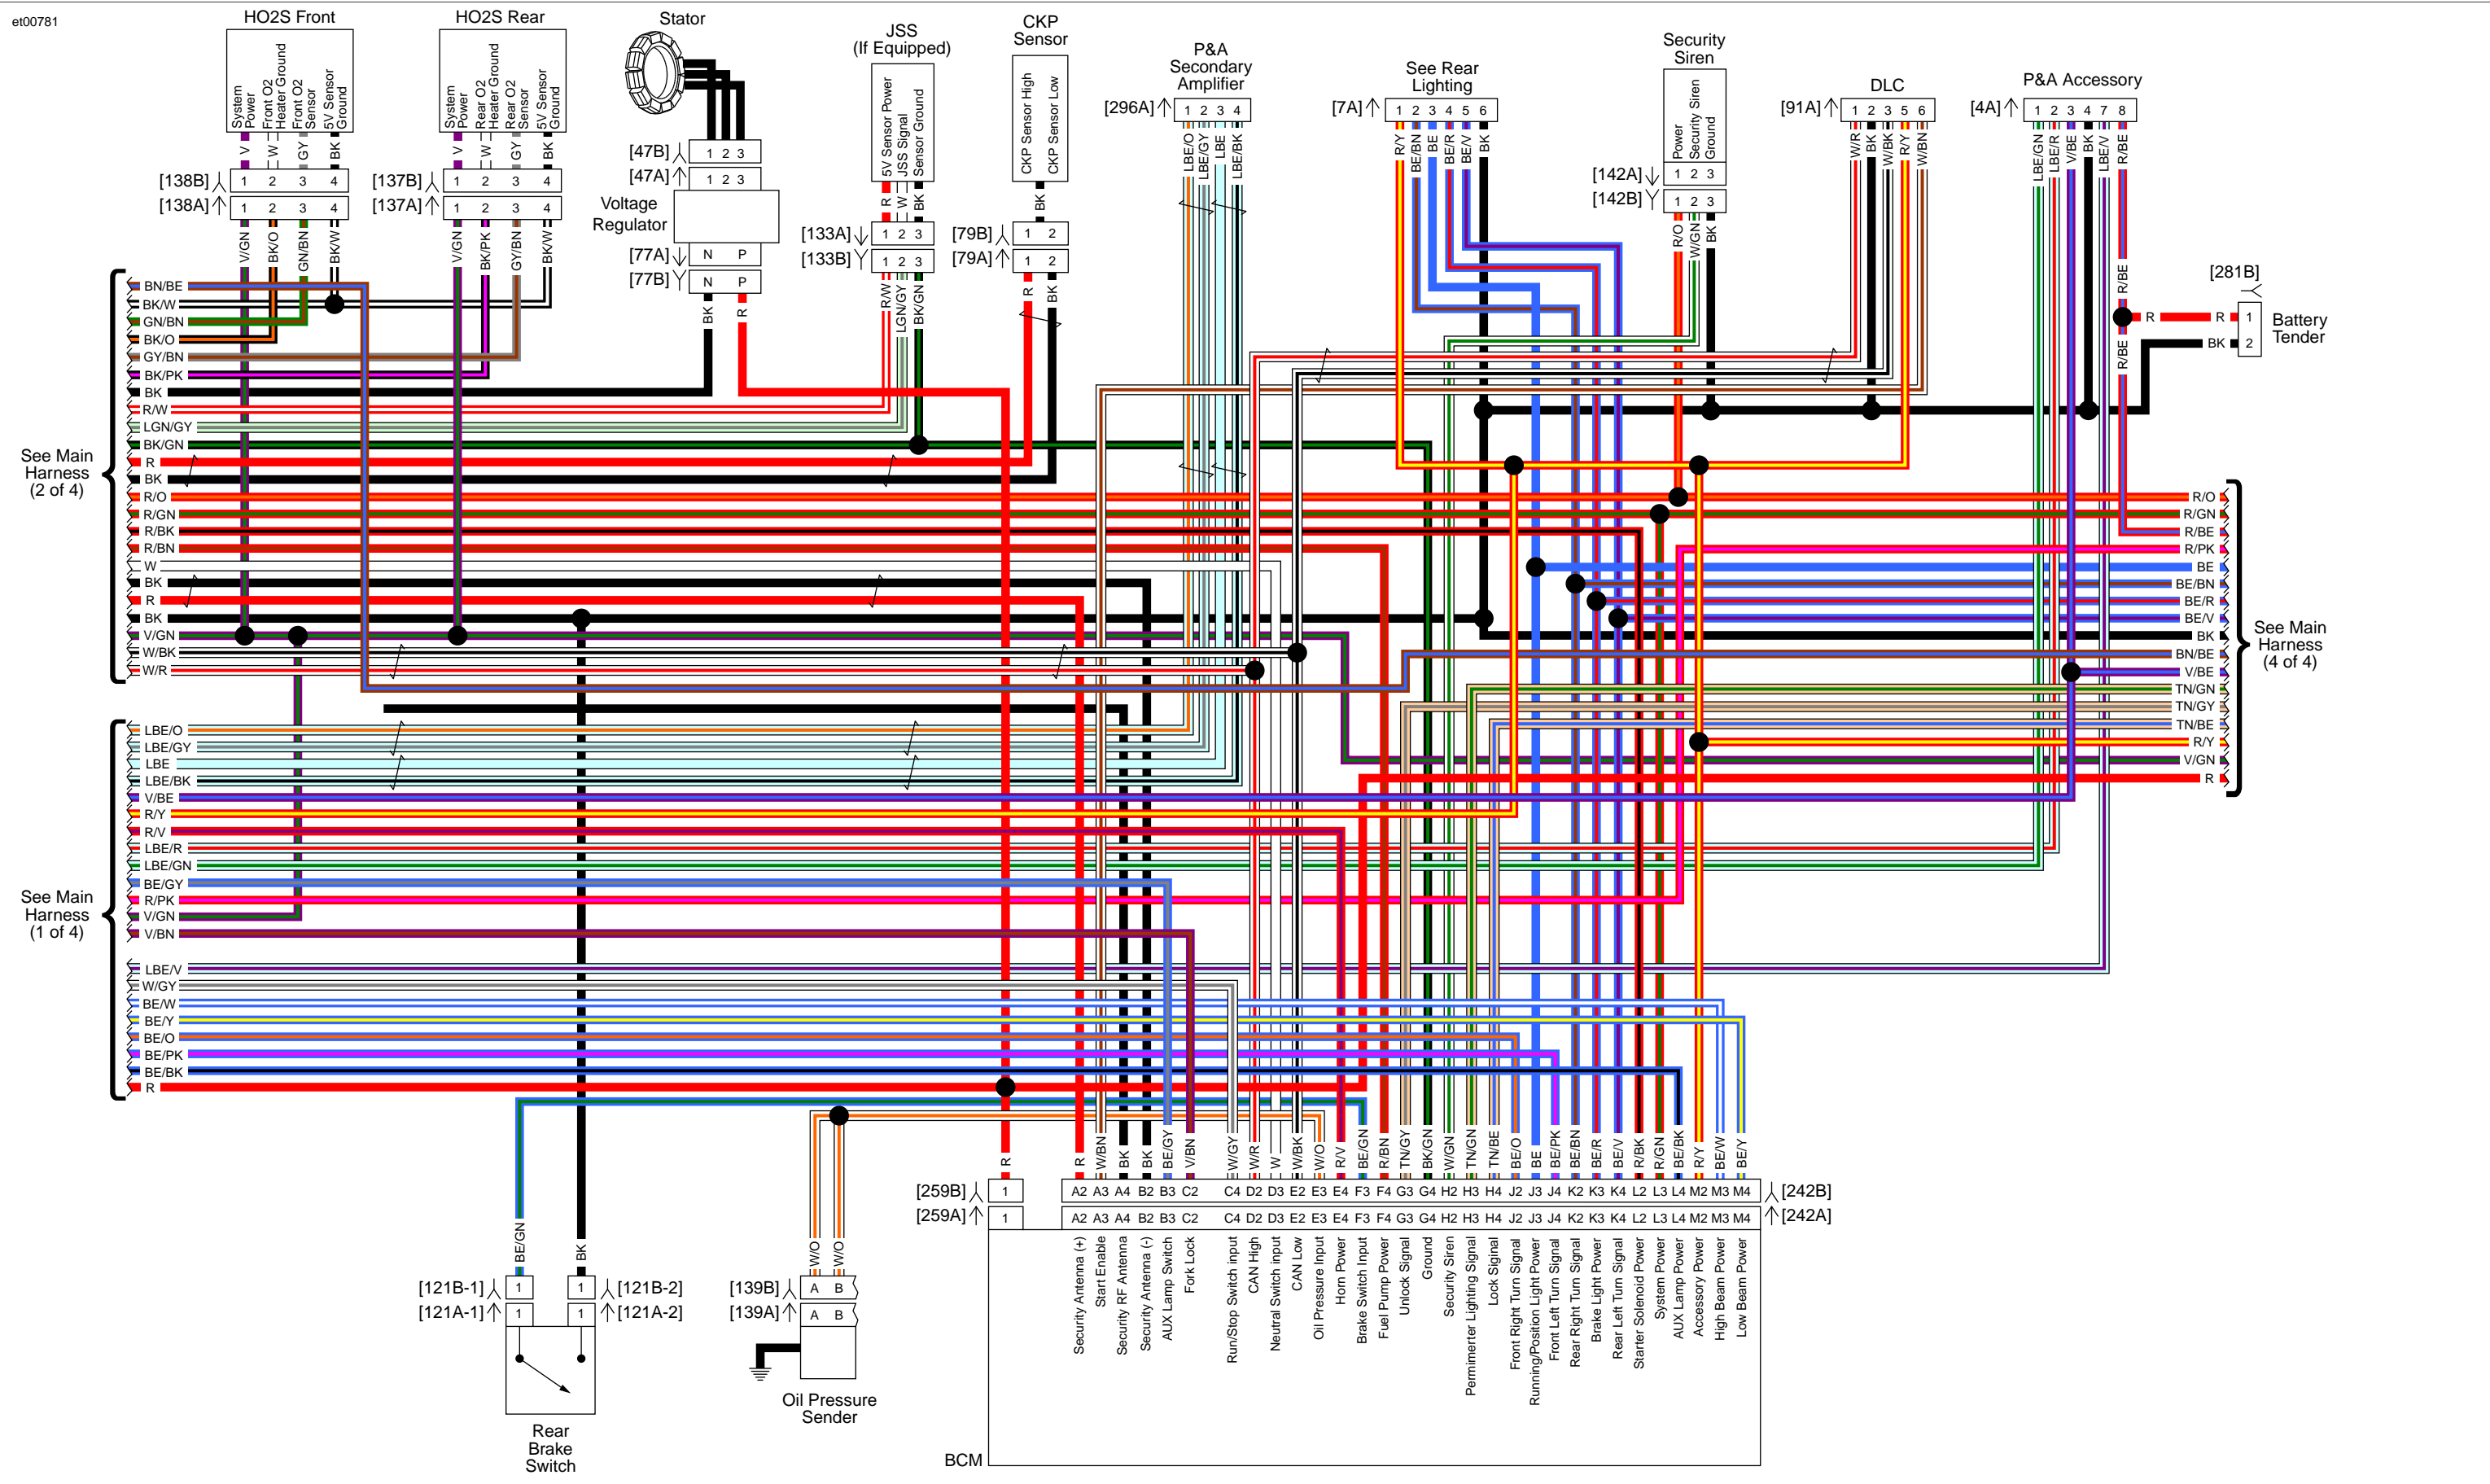

See Main Harness (4 of 4)

Main Harness (2 of 4): 2016 FLTRUSE

See Main Harness (2 of 4)

See Main Harness (1 of 4)

See Main Harness (4 of 4)

Main Harness (3 of 4): 2016 FLTRUSE

Main Harness (4 of 4): 2016 FLTRUSE

Rear Lighting: 2016 FLTRUSE

Radio: 2016 FLTRUSE

Front Lighting and Hand Controls: 2016 FLHTKSE

Main Harness (1 of 4): 2016 FLHTKSE

Main Harness (2 of 4): 2016 FLHTKSE

Main Harness (3 of 4): 2016 FLHTKSE

Main Harness (4 of 4): 2016 FLHTKSE