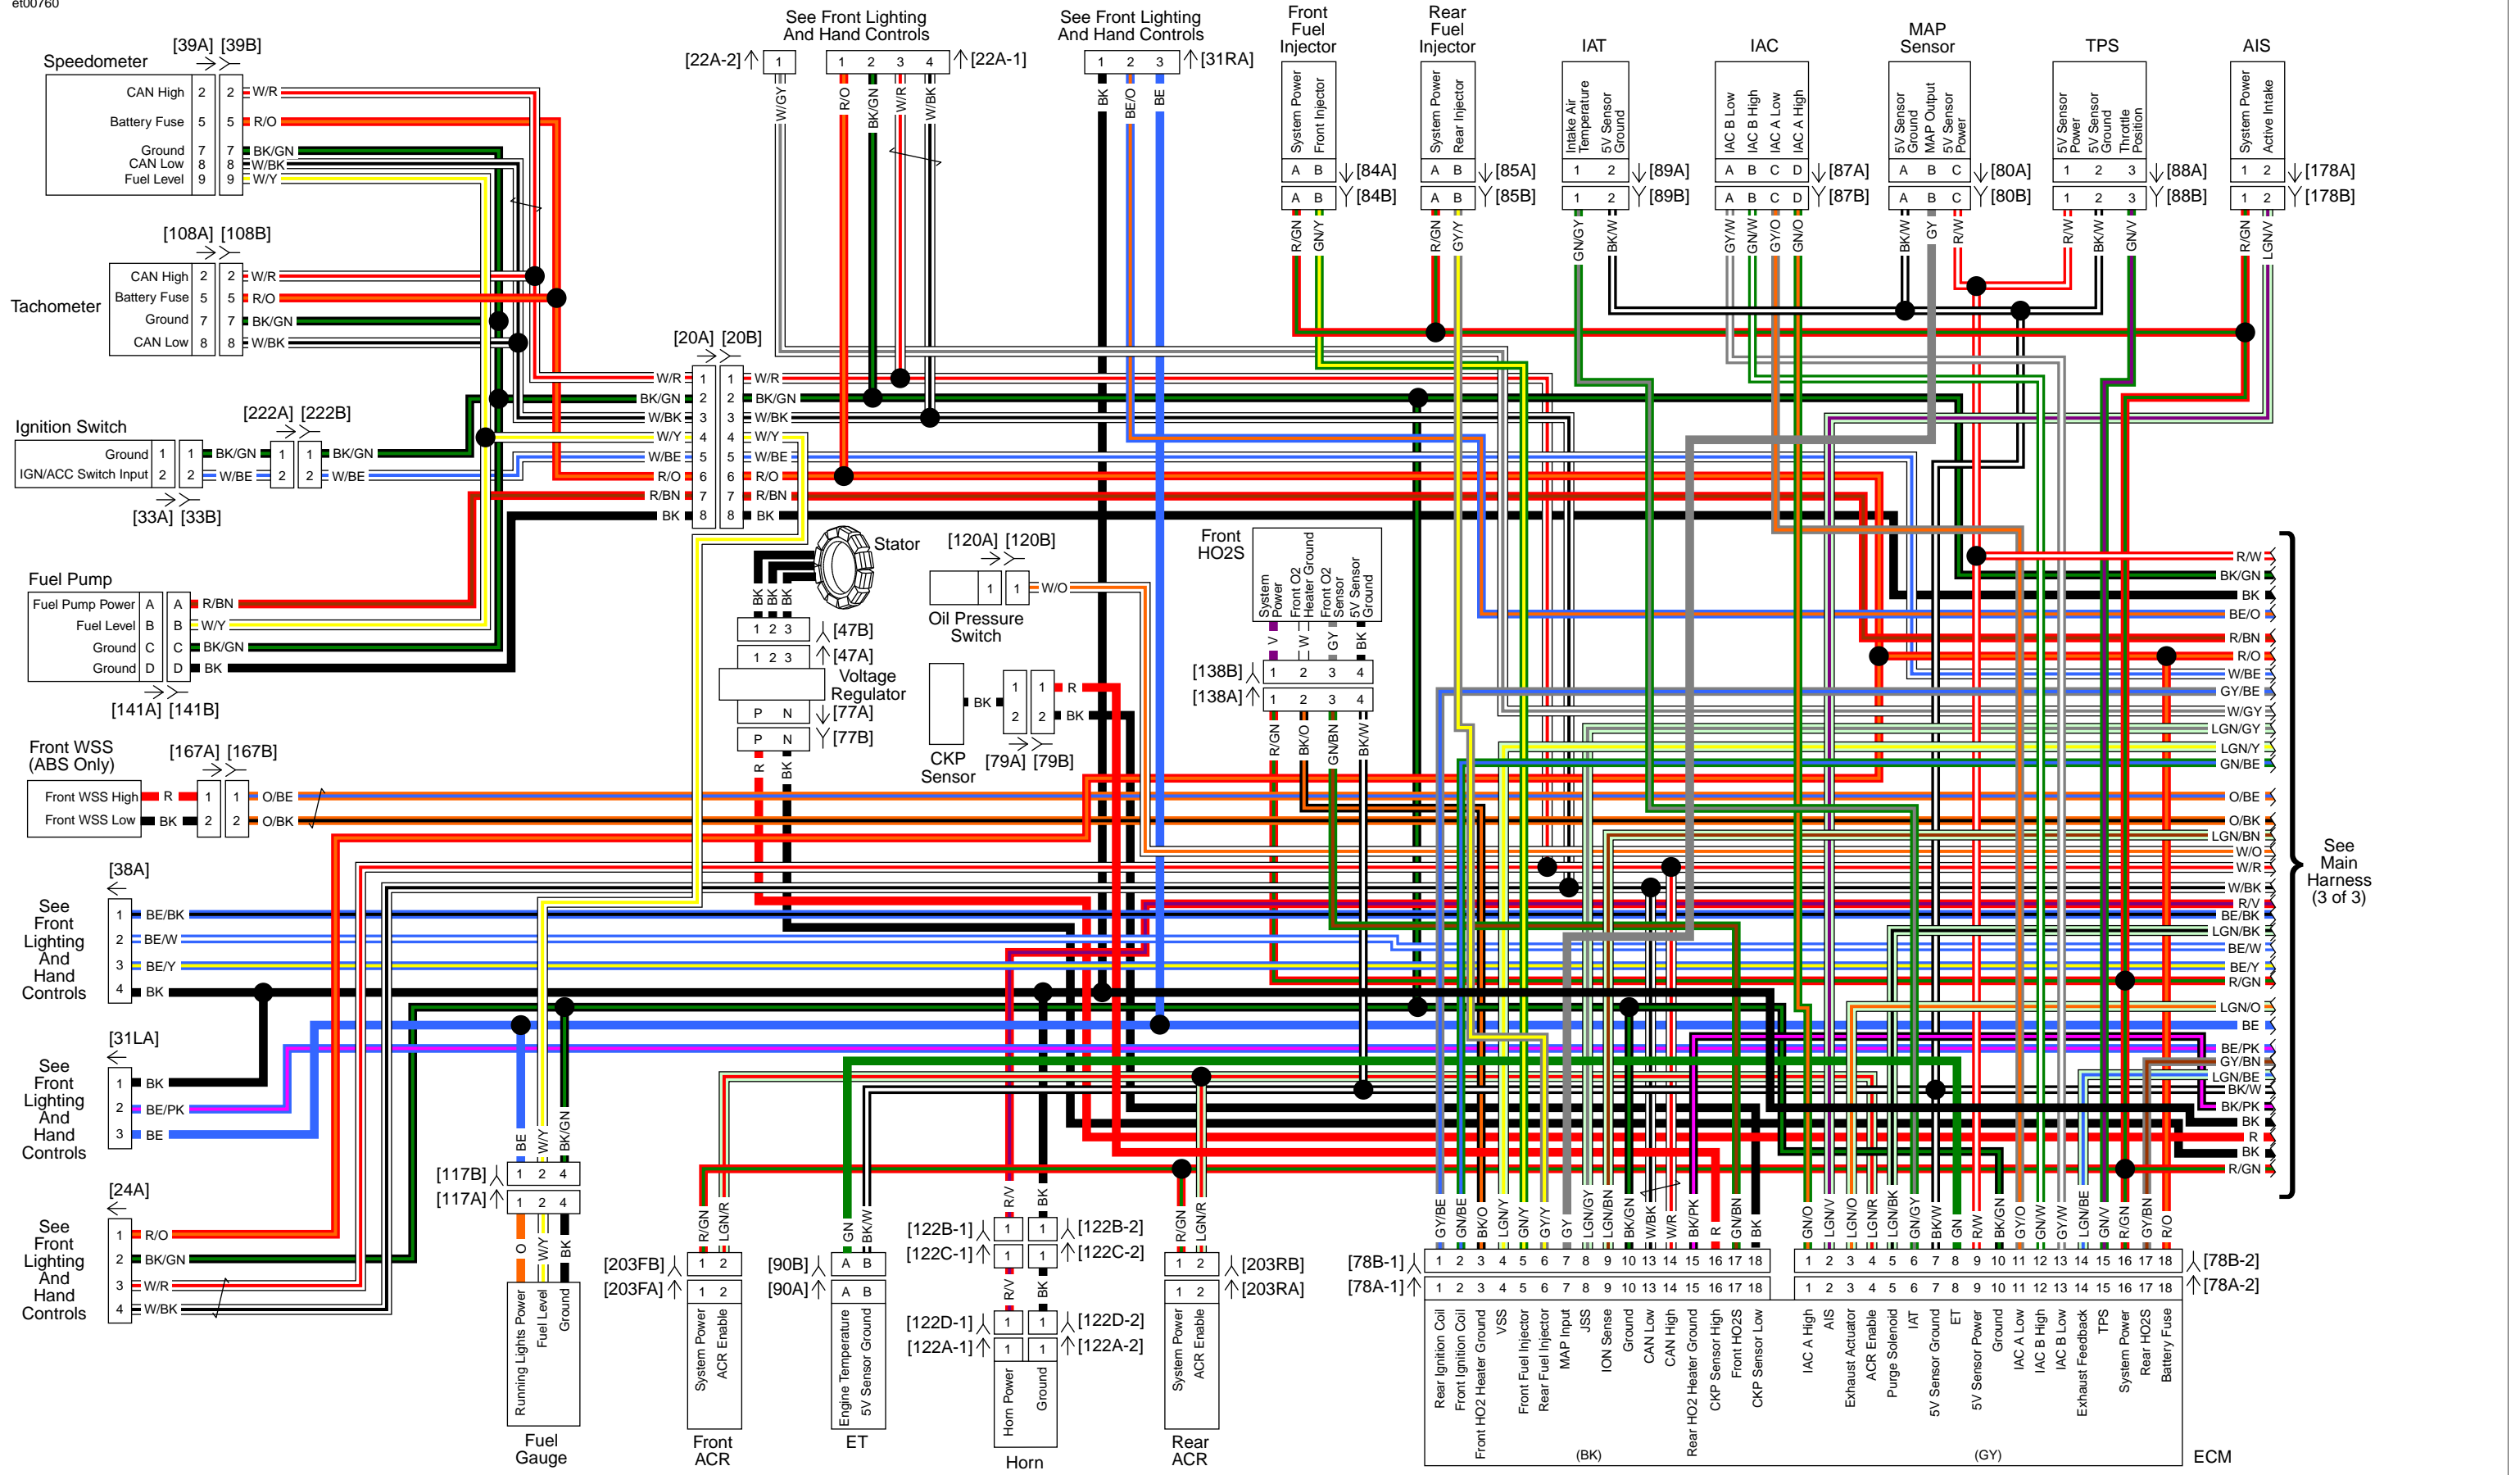

Main Harness 1 of 3 (except FXDL): 2016 Dyna