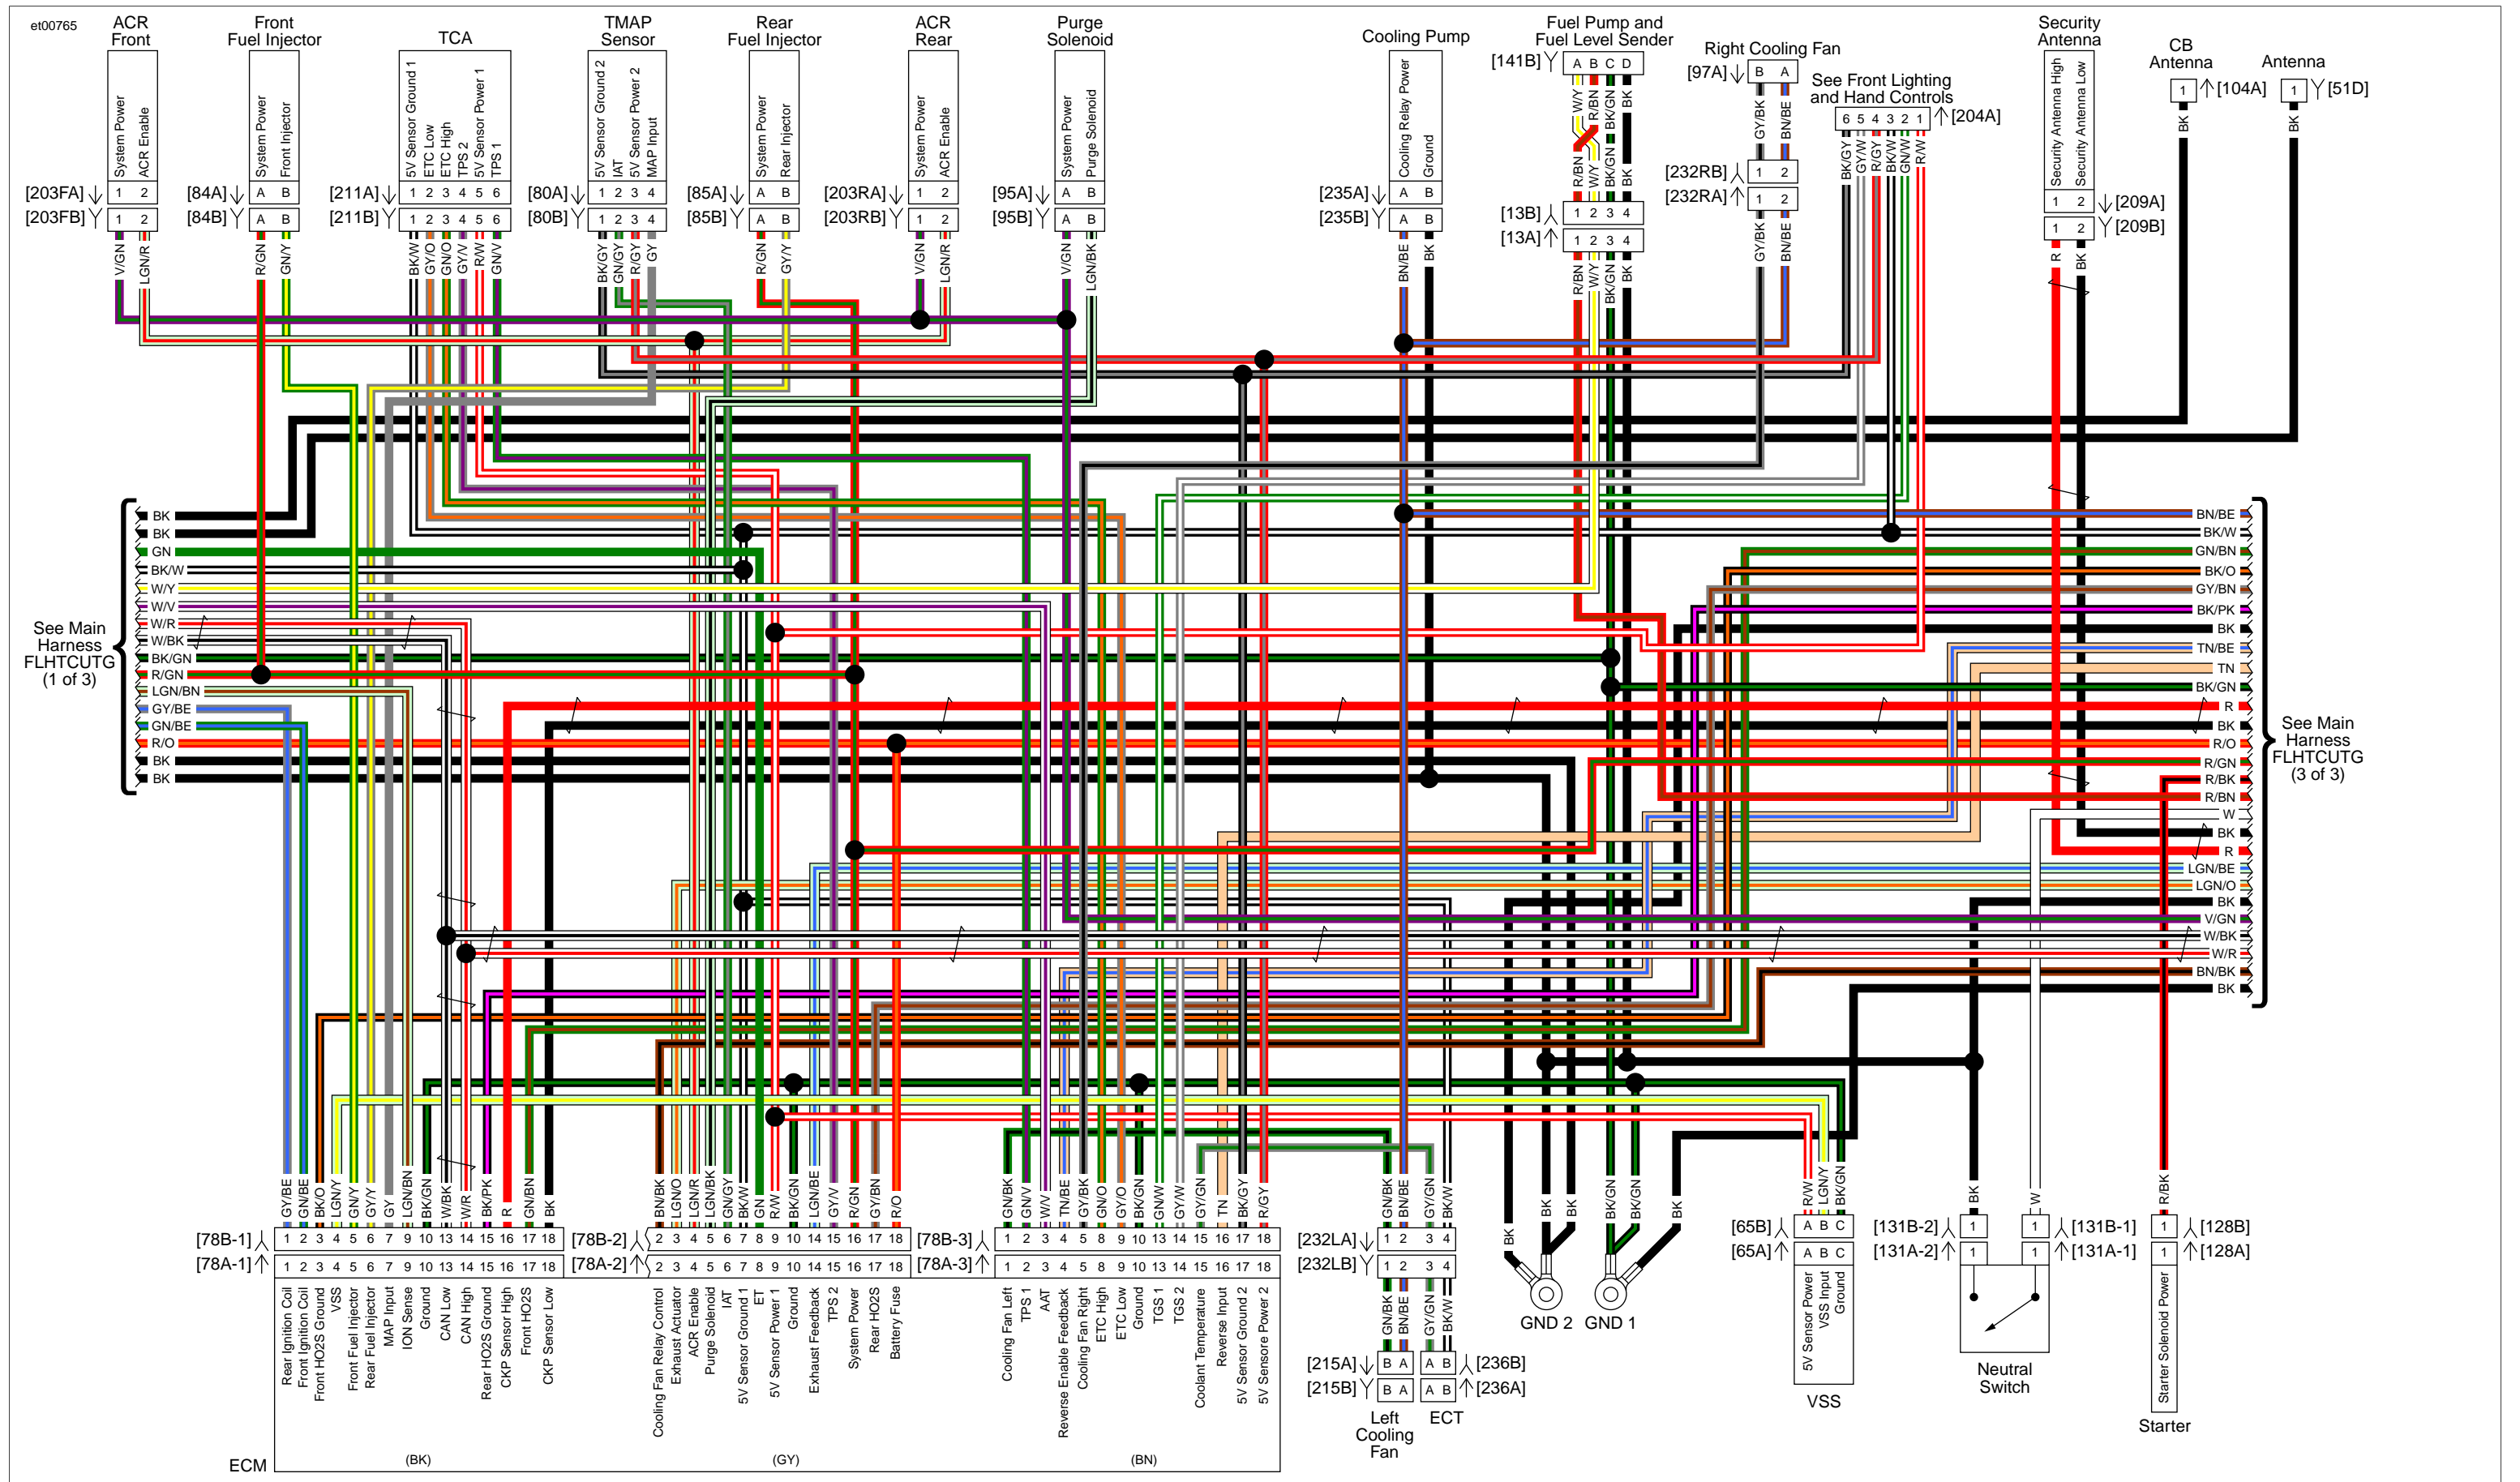

Main Harness FLHTCUTG (1 of 3): 2016 Trike Model