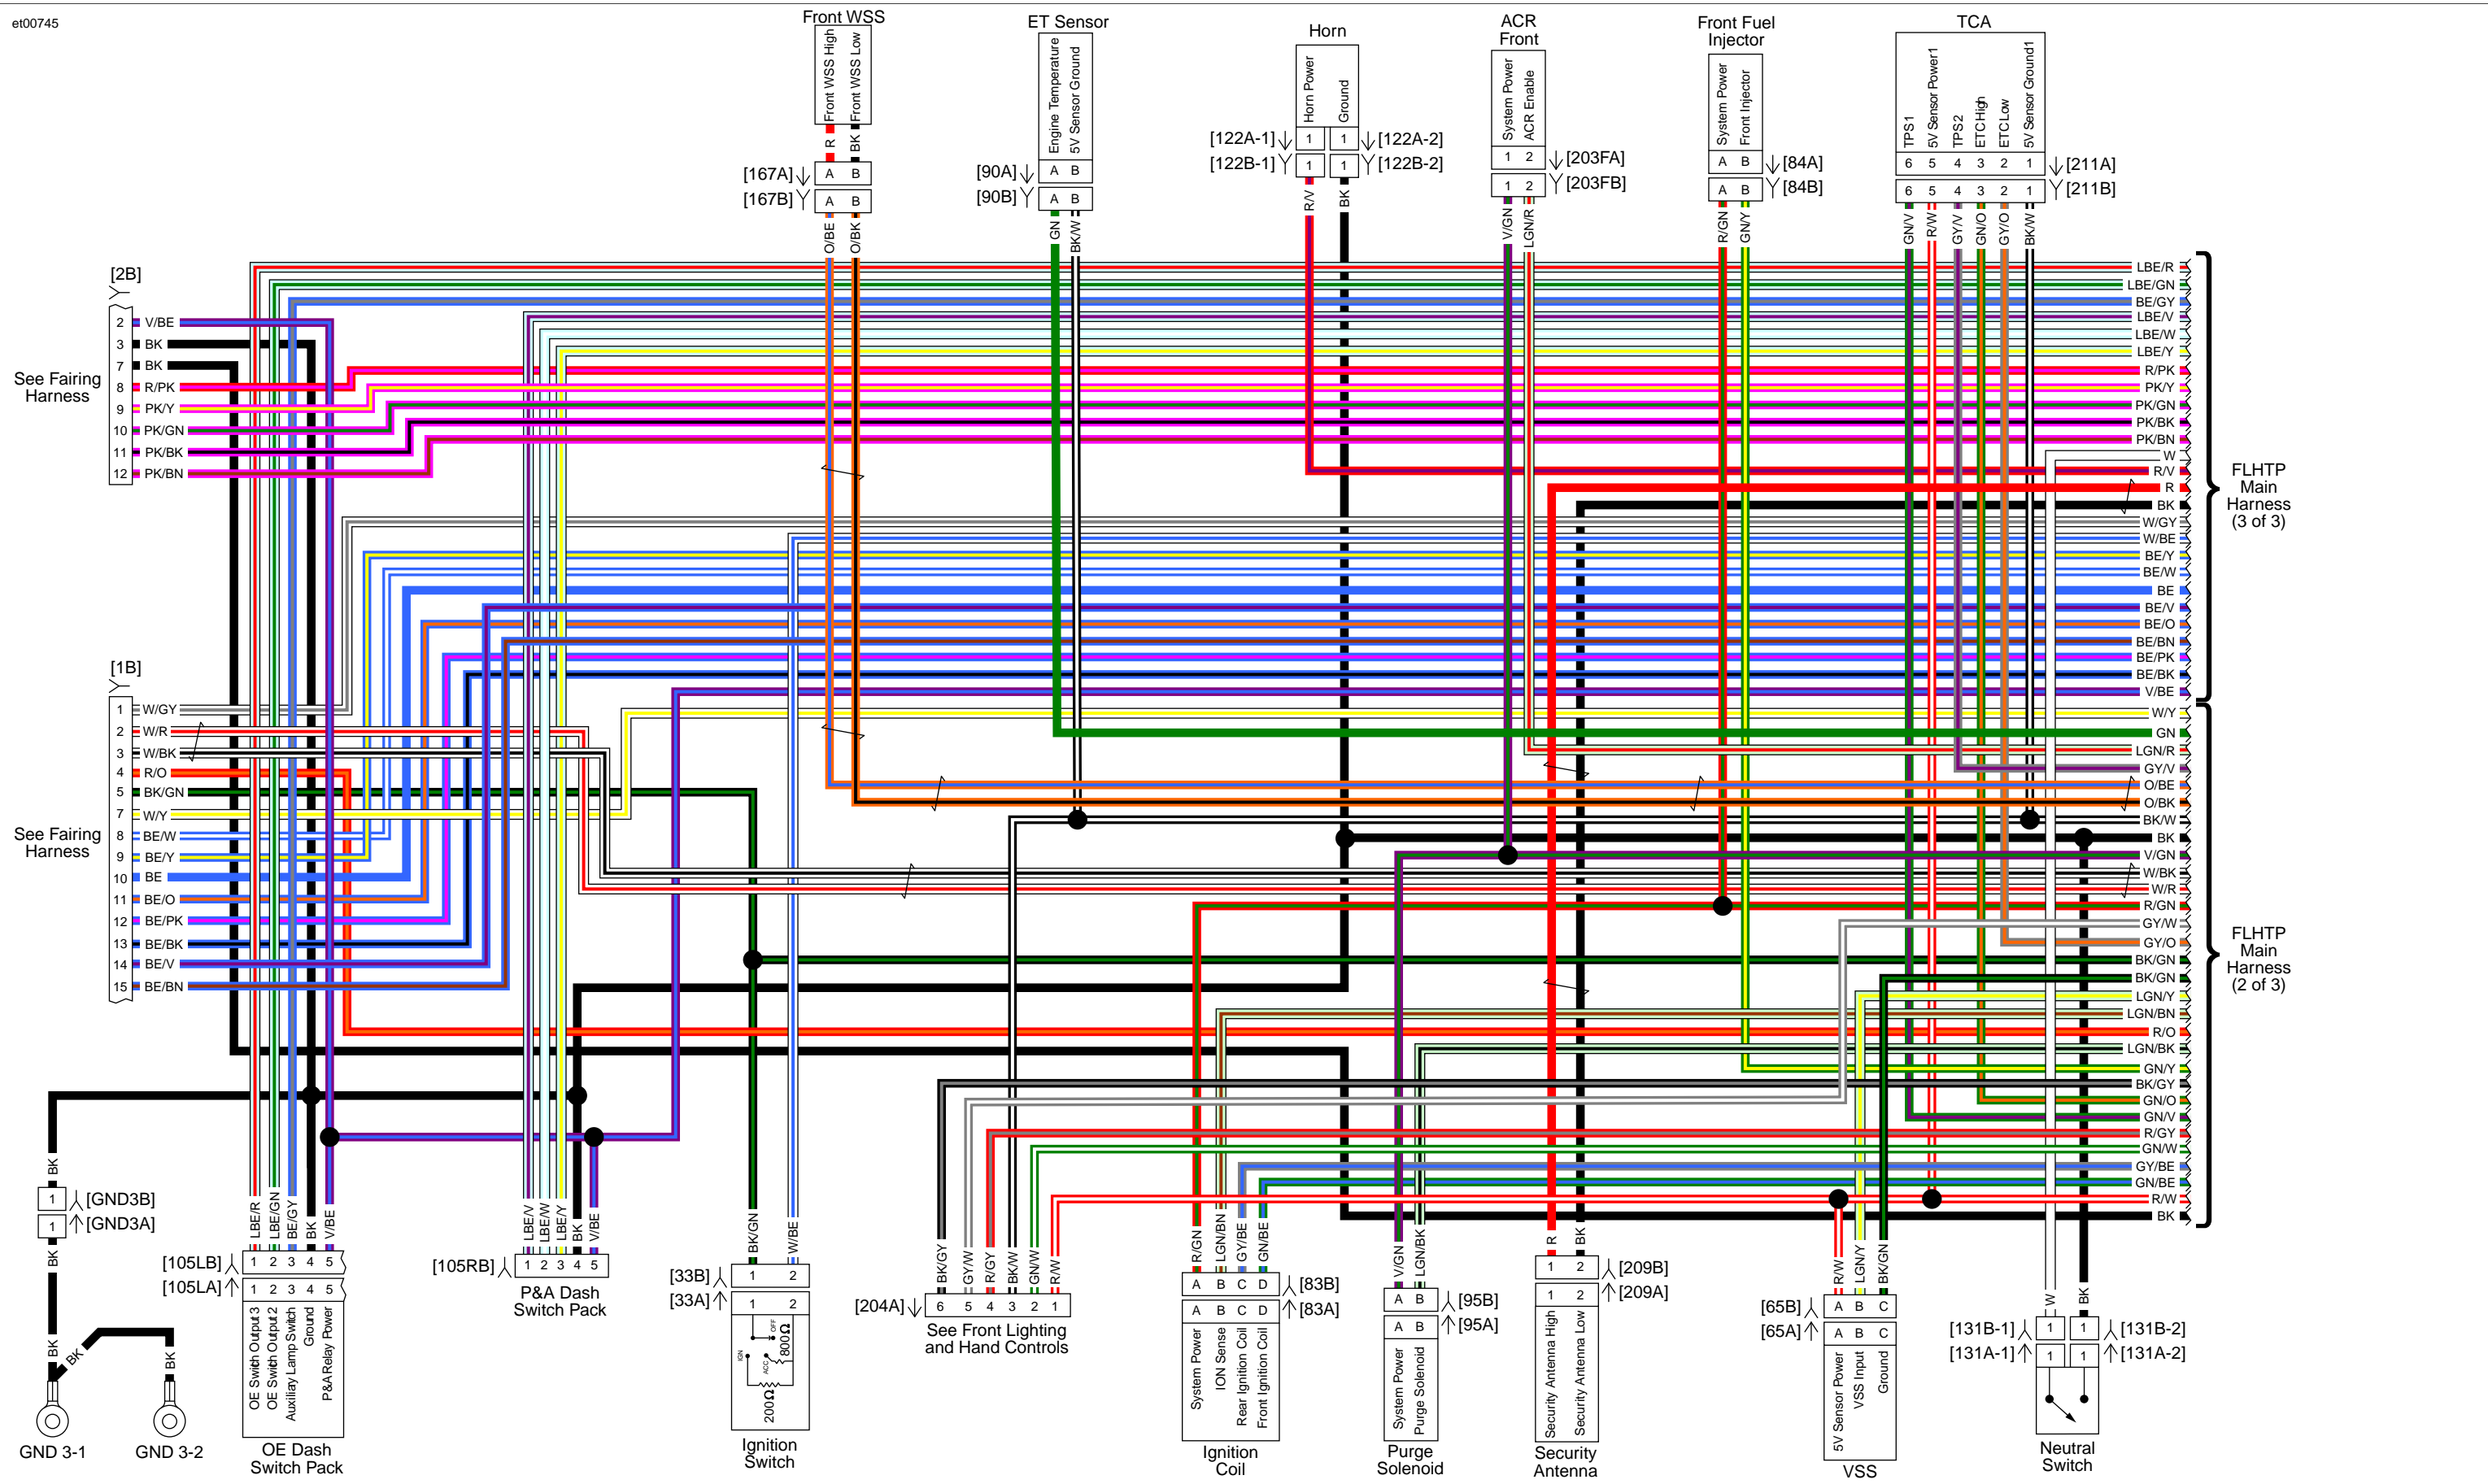

ABOUT THIS MANUAL

Wiring and Circuit Diagrams

The diagrams either show entire systems or specific circuits. The circuit specific diagrams only show the components and wiring in the system(s) listed in the diagram title. Always refer to the diagram title for diagram type.

Main Harness FLRT (3 of 3): 2016 Trike Model

Rear Lighting: 2016 Trike Models

Radio: 2016 Trike Models

Reverse FLHTCUTG: 2016 Trike Model

Reverse FLRT: 2016 Trike Model

Front Lighting and Hand Controls: 2016 Police

Fairing Harness: 2016 FLHTP

Main Harness (1 of 3): 2016 FLHTP

Main Harness (2 of 3): 2016 FLHTP

Main Harness (3 of 3): 2016 FLHTP

See FLHP Main Harness (1 of 3)

See FLHP Main Harness (3 of 3)

Main Harness (2 of 3): 2016 FLHP