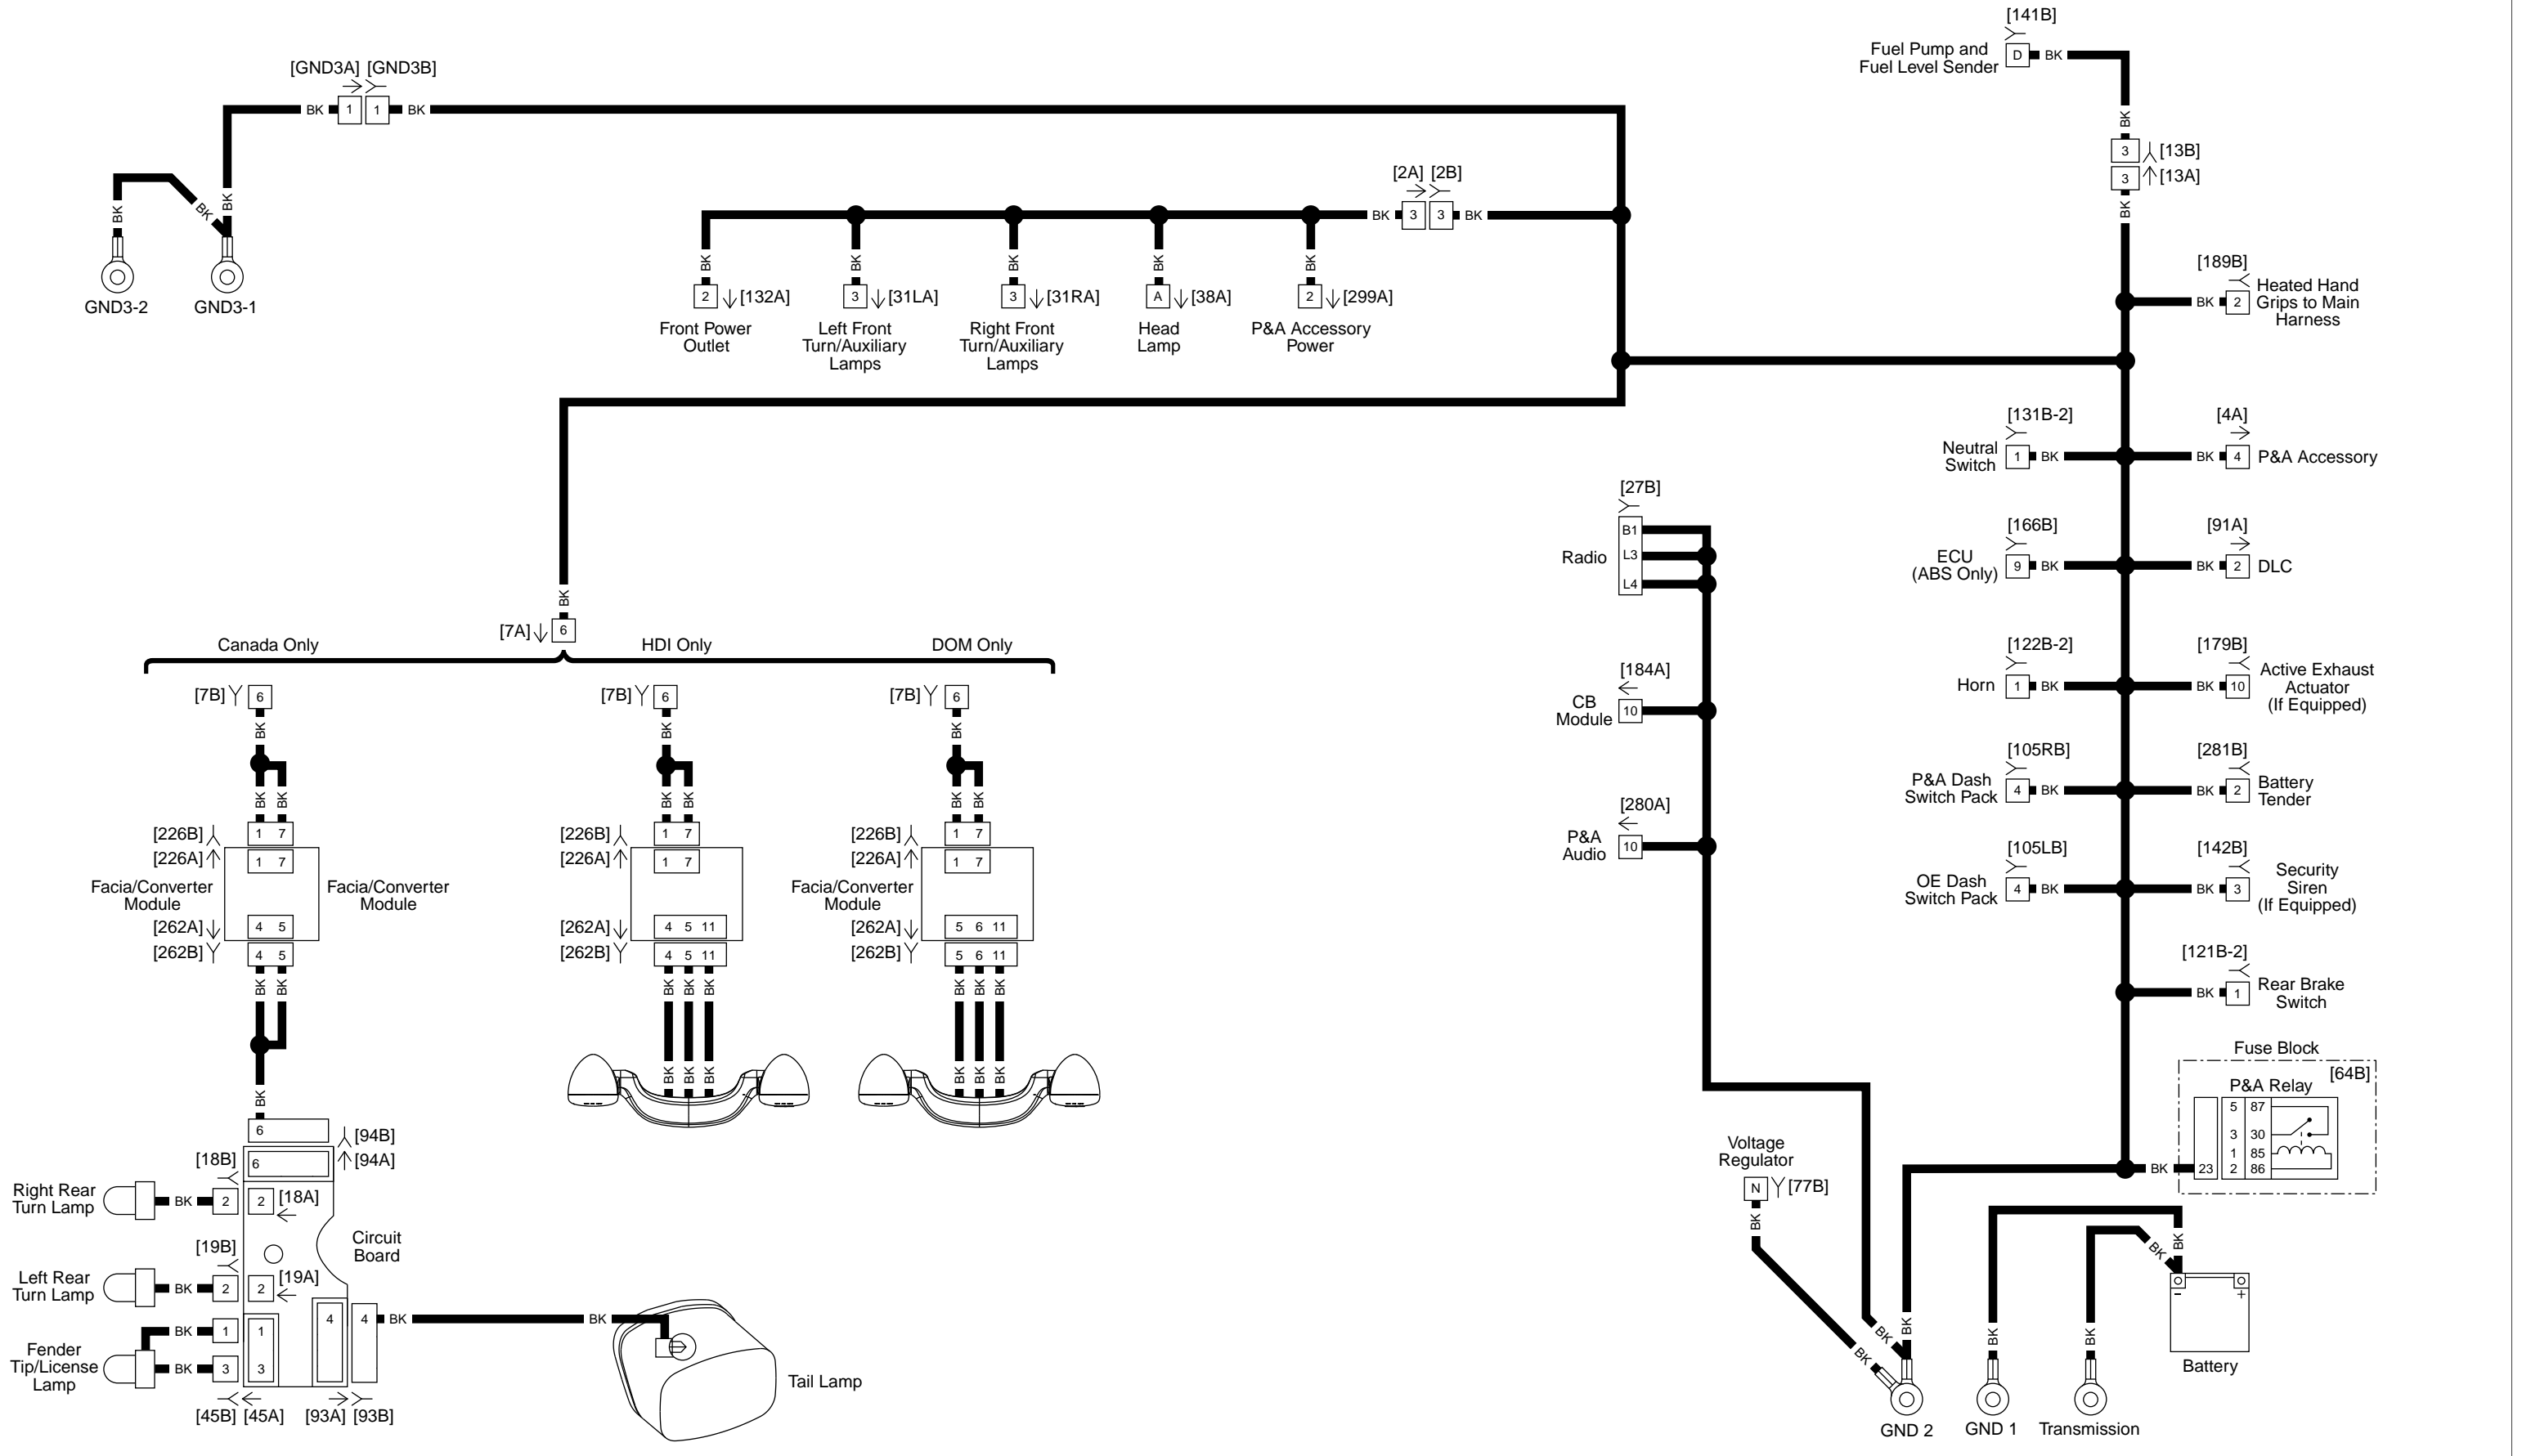

With Fairing

W/O Fairing

Sensor Grounds FLH: 2016 Touring

Sensor Grounds FLT: 2016 Touring

Ground Circuit FLH: 2016 Touring

Ground Circuit FLT: 2016 Touring

Front Lighting and Hand Controls: 2016 Touring

Fairing Harness FLH: 2016 Touring