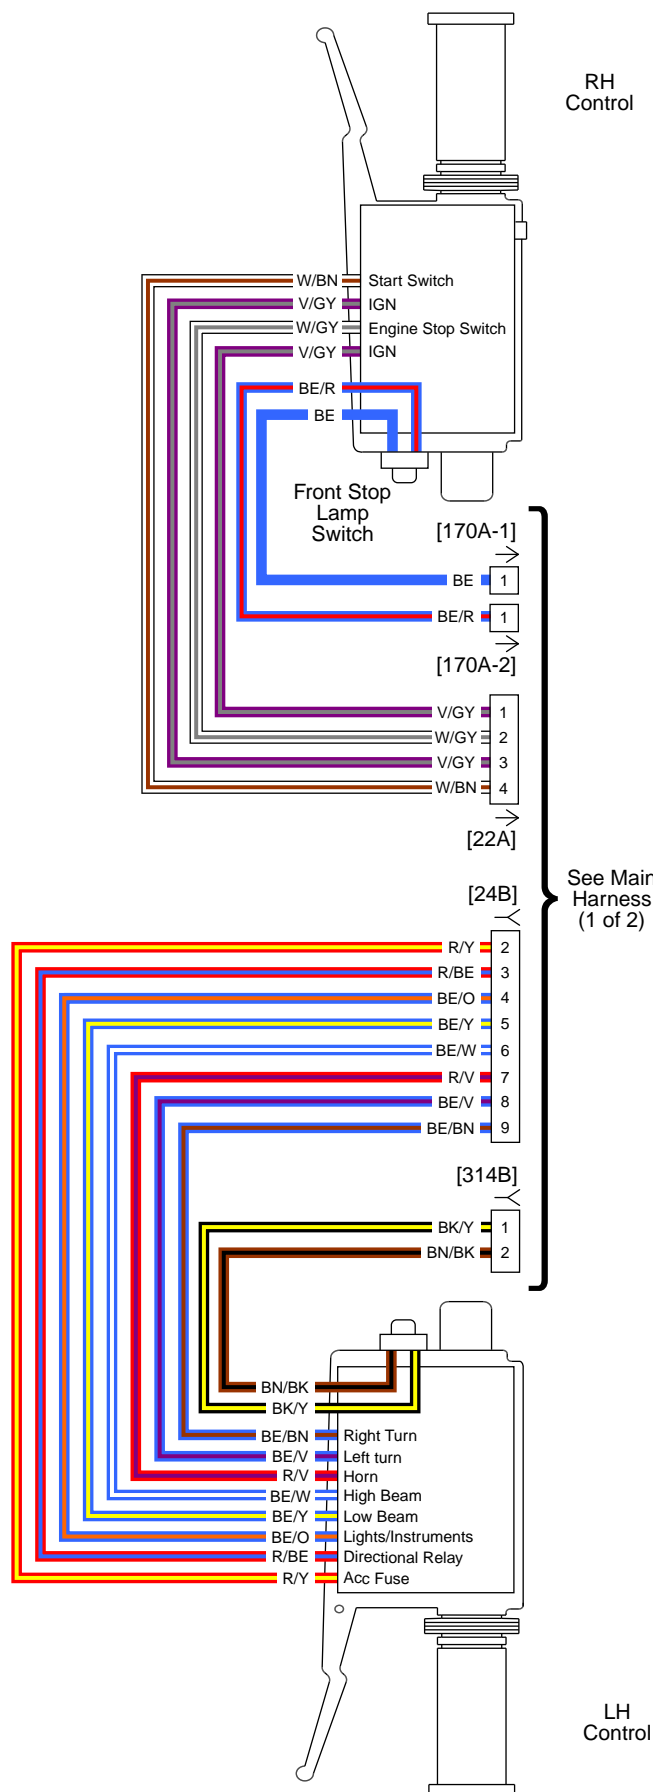

HDI

VRSCF

[22A]

DOM

VRSCDX

[24A]

Front Lighting and Hand Controls: 2016 V-Rod

Main Harness (1 of 2): 2016 V-Rod

Main Harness (2 of 2): 2016 V-Rod

VRSCDX (DOM)

VRSCF (DOM)

VRSCDX (HDI)

VRSCF (HDI)

Rear Lighting: 2016 V-Rod

Lighting and Hand Controls: 2016 Street

Main Harness (1 of 2): 2016 Street