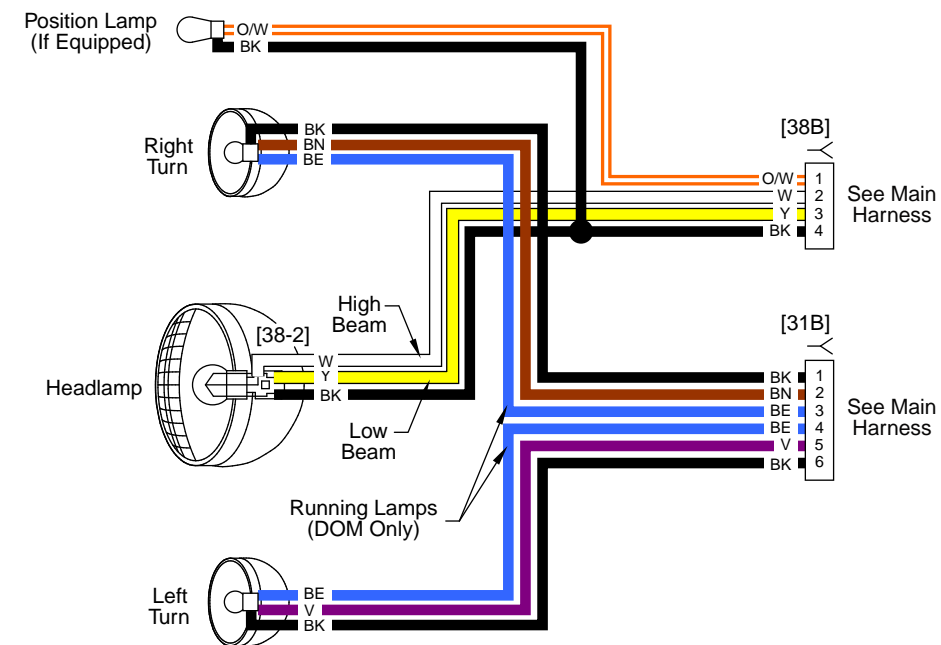

OE Radio: 2016 Touring (FLHX/S)

OE Radio: 2016 Touring (FLT)

P&A Radio with 1 Amp: 2016 Touring

P&A Radio with 2 Amps (1 of 2): 2016 Touring

To Main Harness

P&A Radio with 2 Amps (2 of 2): 2016 Touring

Front Lighting and Hand Controls: 2016 Sportster