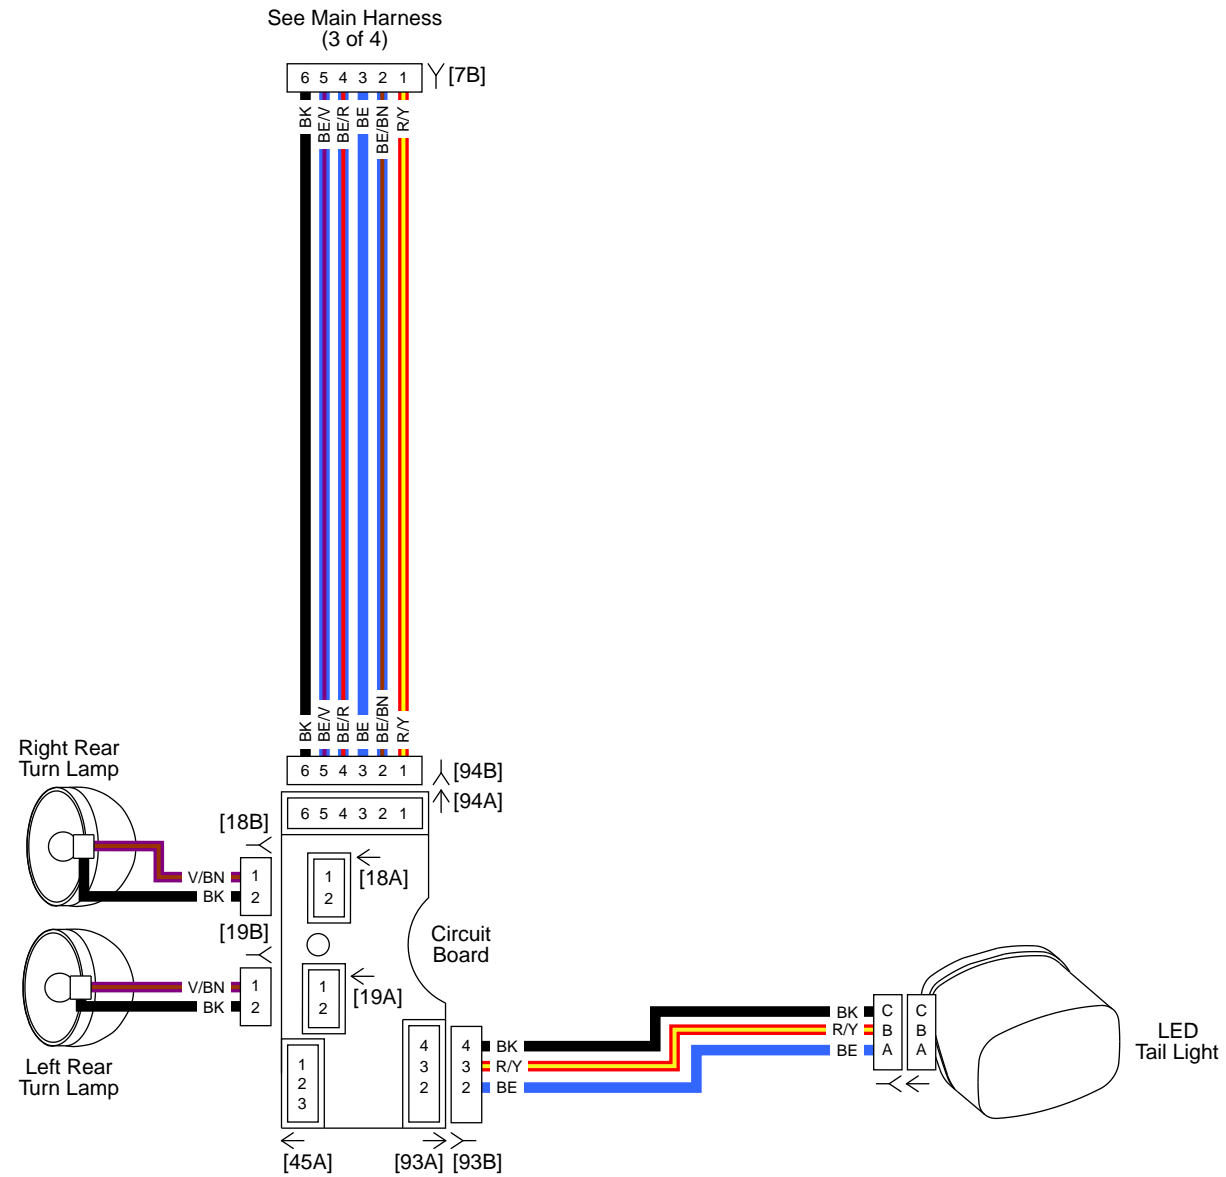

Fairing Harness: 2016 FLHTP

Main Harness (1 of 3): 2016 FLHTP

Main Harness (2 of 3): 2016 FLHTP

Main Harness (3 of 3): 2016 FLHTP

See FLHP Main Harness (1 of 3)

See FLHP Main Harness (3 of 3)

Main Harness (2 of 3): 2016 FLHP

BCM
Main Harness (3 of 3): 2016 FLHP

Rear Lighting: 2016 Police

Front Lighting and Hand Controls: 2016 FLTRUSE

Fairing Harness: 2016 FLTRUSE

Main Harness (1 of 4): 2016 FLTRUSE

See Main Harness (1 of 4)

See Main Harness (3 of 4)

See Main Harness (4 of 4)

Main Harness (2 of 4): 2016 FLTRUSE

See Main Harness (2 of 4)

See Main Harness (1 of 4)

See Main Harness (4 of 4)

Main Harness (3 of 4): 2016 FLTRUSE

Main Harness (4 of 4): 2016 FLTRUSE

Rear Lighting: 2016 FLTRUSE

Radio: 2016 FLTRUSE

Front Lighting and Hand Controls: 2016 FLHTKSE

Main Harness (1 of 4): 2016 FLHTKSE

Main Harness (2 of 4): 2016 FLHTKSE

Main Harness (3 of 4): 2016 FLHTKSE

Main Harness (4 of 4): 2016 FLHTKSE