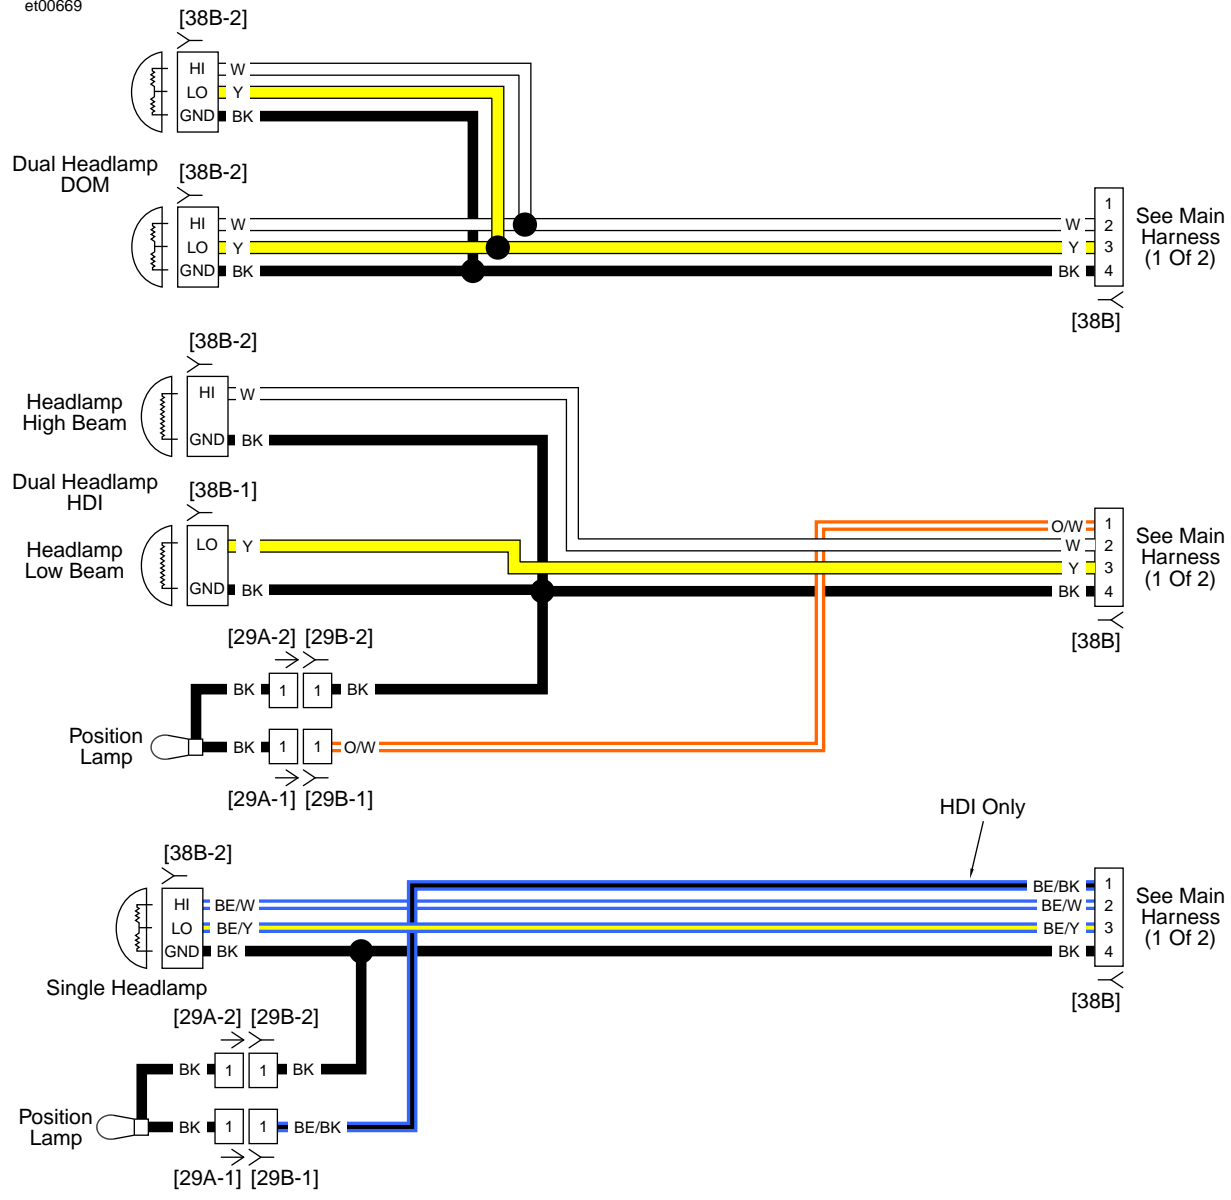

2016 Harley-Davidson FLHTKSE Model Service Manual Supplement (99500-16)

Front Lighting and Hand Controls: 2016 FLHTKSE.....	83
Fairing Harness: 2016 FLHTKSE.....	84
Main Harness (1 of 4): 2016 FLHTKSE.....	85
Main Harness (2 of 4): 2016 FLHTKSE.....	86
Main Harness (3 of 4): 2016 FLHTKSE.....	87
Main Harness (4 of 4): 2016 FLHTKSE.....	88
Rear Lighting: 2016 FLHTKSE.....	89
Radio: 2016 FLHTKSE.....	90

2016 Harley-Davidson FLHXSE Model Service Manual Supplement (99600-16)

Front Lighting and Hand Controls: 2016 FLHXSE.....	91
Fairing Harness: 2016 FLHXSE.....	92
Main Harness (1 of 4): 2016 FLHXSE.....	93
Main Harness (2 of 4): 2016 FLHXSE.....	94
Main Harness (3 of 4): 2016 FLHXSE.....	95
Main Harness (4 of 4): 2016 FLHXSE.....	96
Rear Lighting: 2016 FLHXSE.....	97
Radio (1 of 2): 2016 FLHXSE.....	98
Radio (2 of 2): 2016 FLHXSE.....	99

et00669