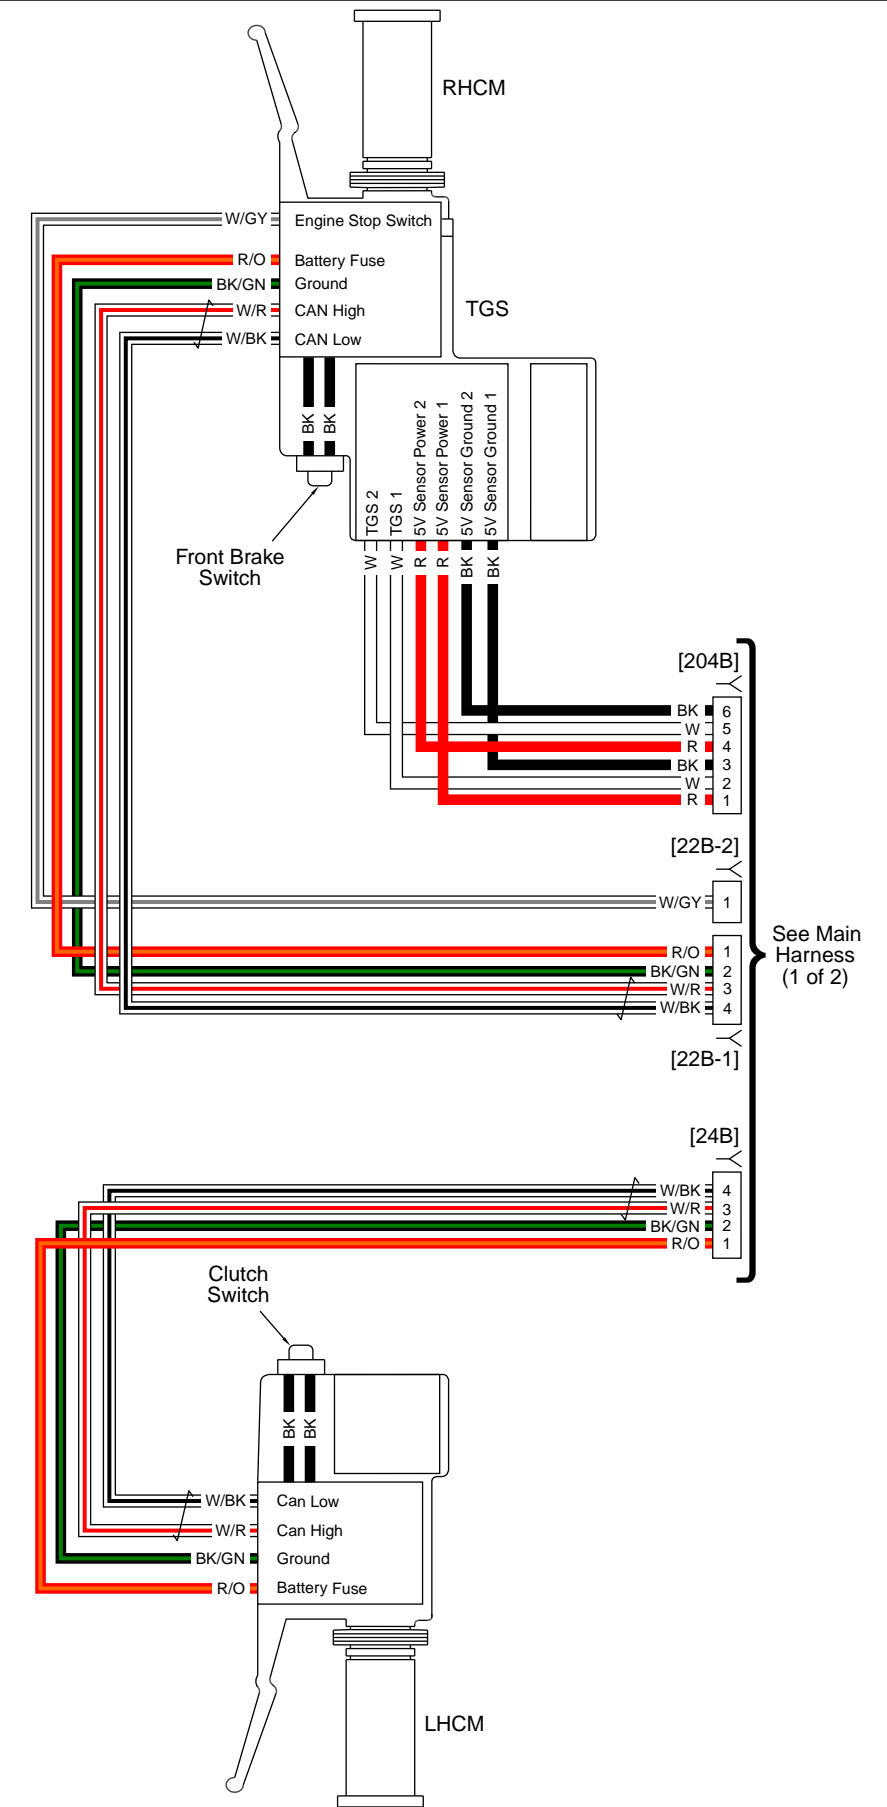

et00669

Front Lighting and Hand Controls: 2016 Dyna

Main Harness 1 of 3 (except FXDL): 2016 Dyna

Main Harness 2 of 3 (FXDL): 2016 Dyna

Main Harness 3 of 3: 2016 Dyna

Rear Lighting: 2016 Dyna

Front Lighting and Hand Controls: 2016 Softail