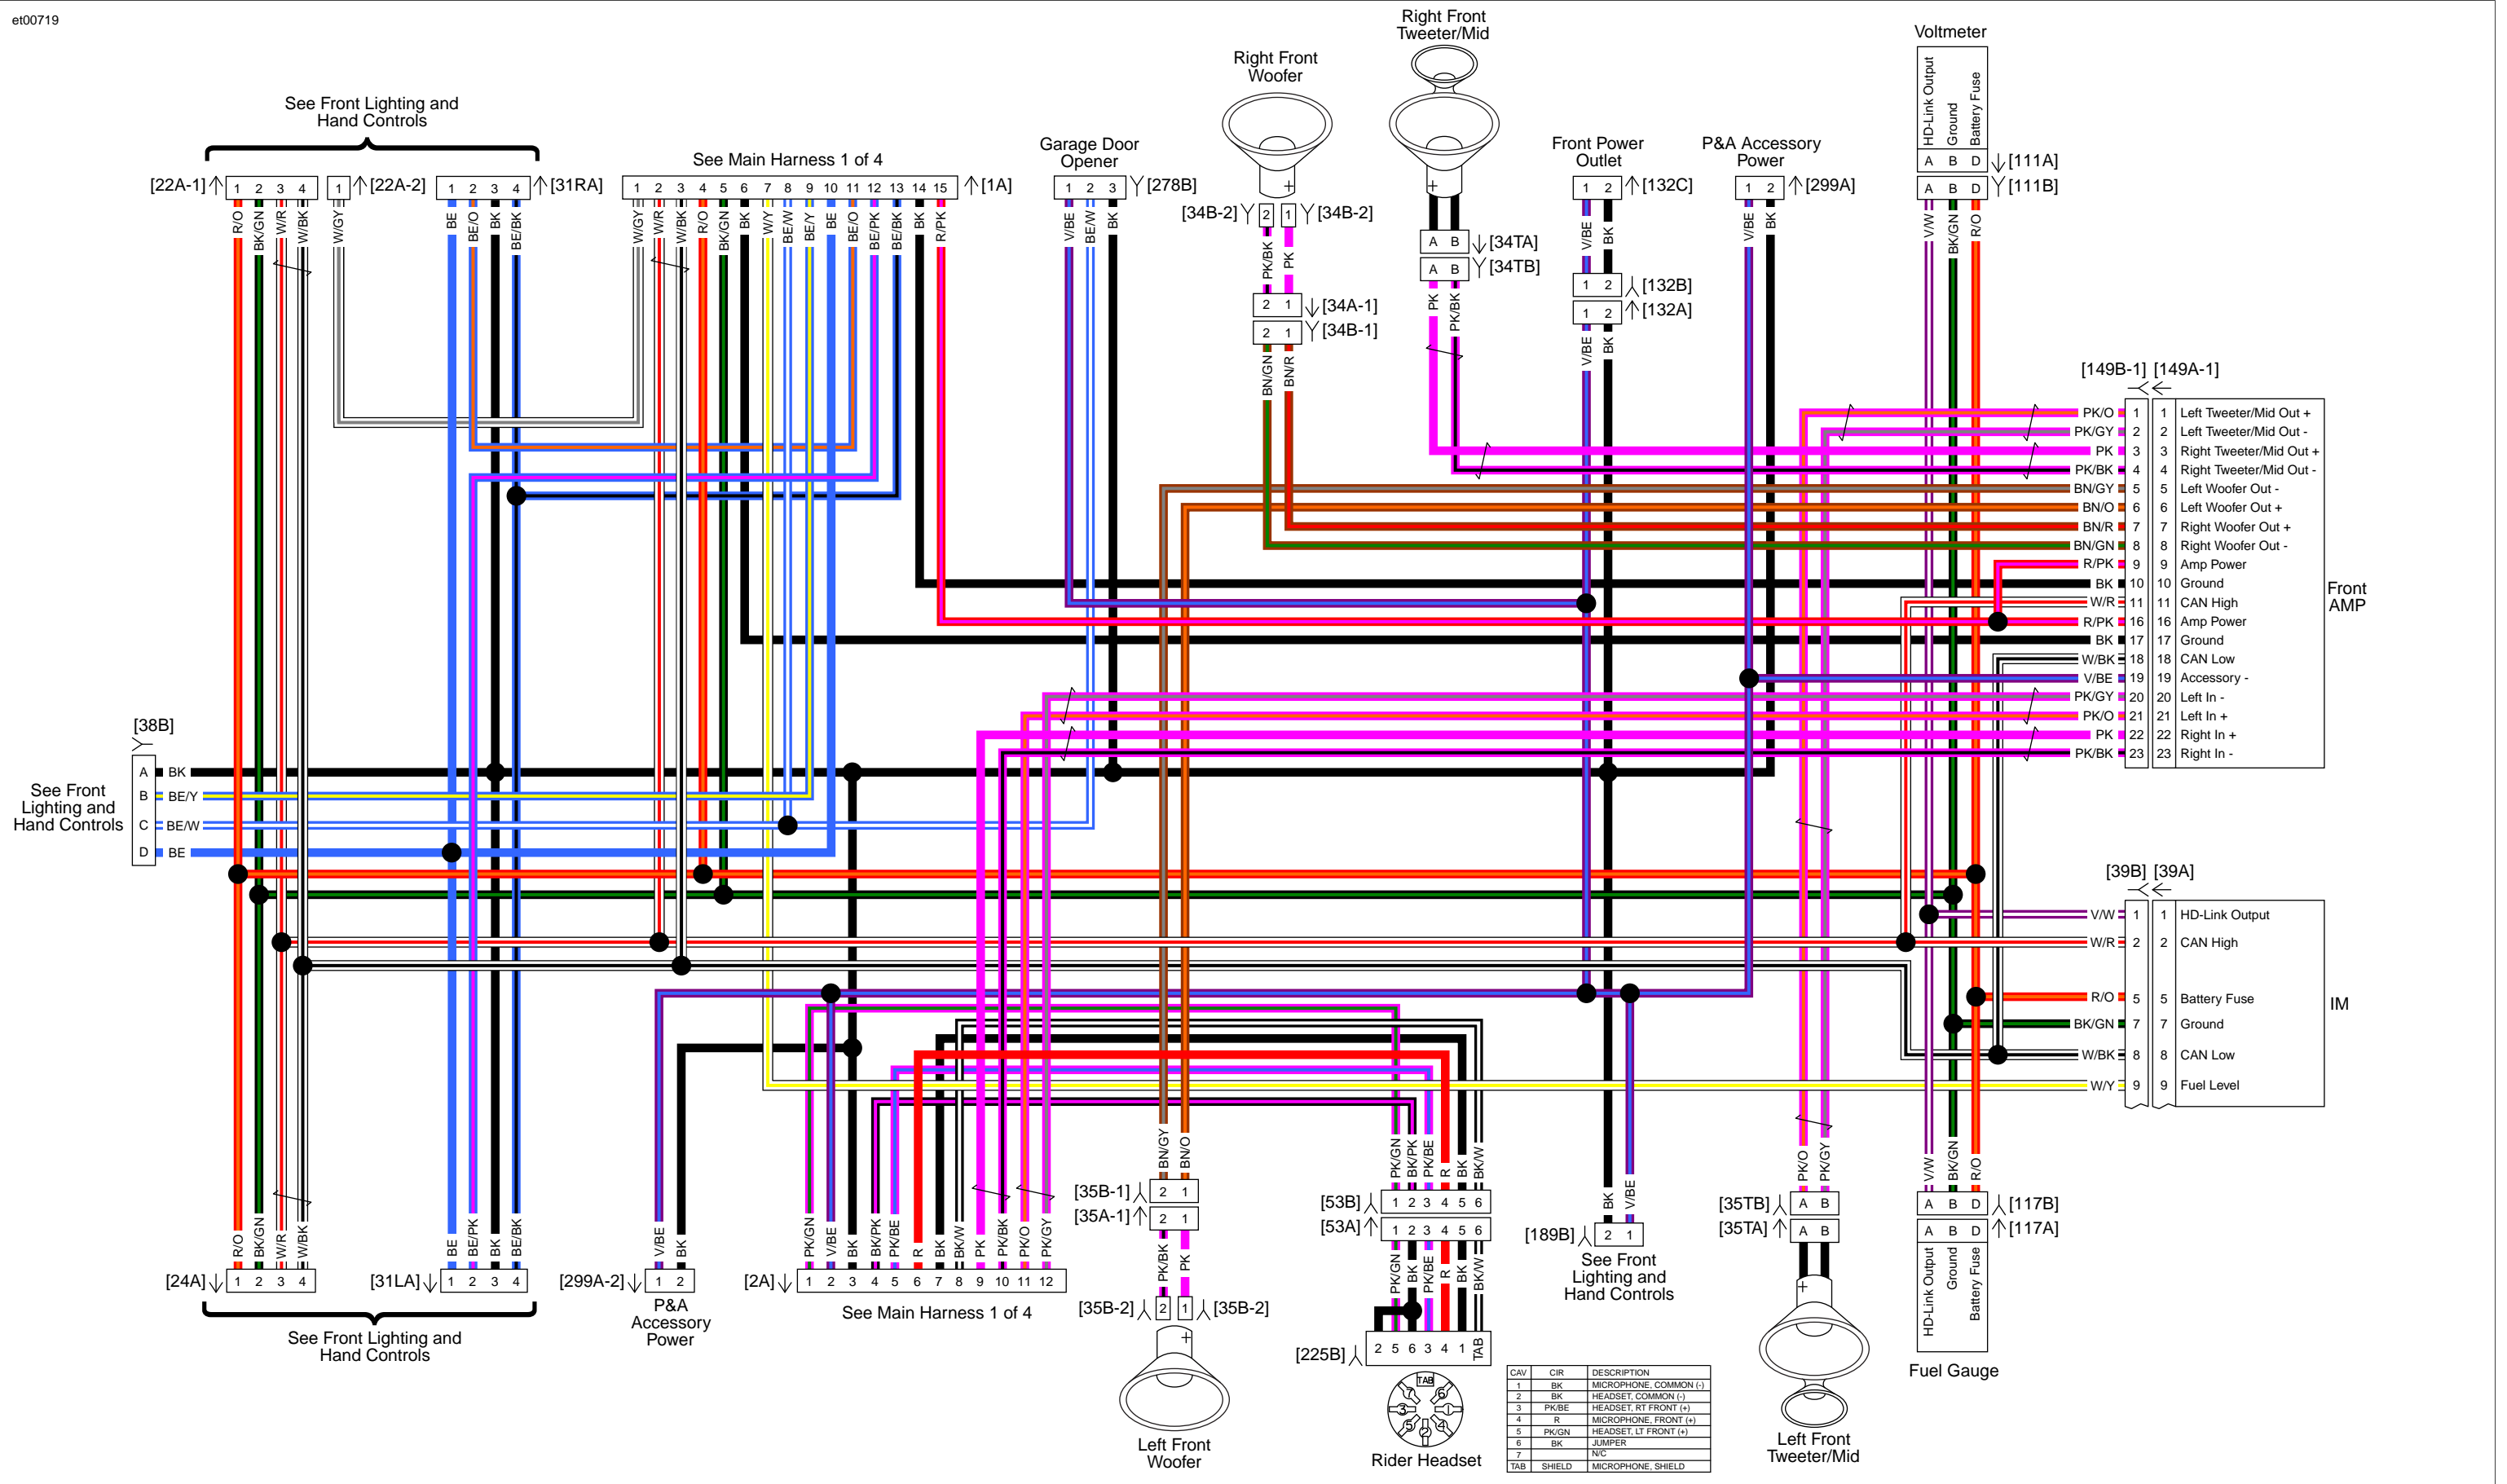

Fairing Harness: 2016 FLHXSE

CAV	CIR	DESCRIPTION
1	BK	MICROPHONE, COMMON (-)
2	BK	HEADSET, COMMON (-)
3	PK/BE	HEADSET, RT FRONT (+)
4	R	MICROPHONE, FRONT (+)
5	PK/GN	HEADSET, LT FRONT (+)
6	BK	JUMPER
7	N/C	
TAB	SHIELD	MICROPHONE, SHIELD