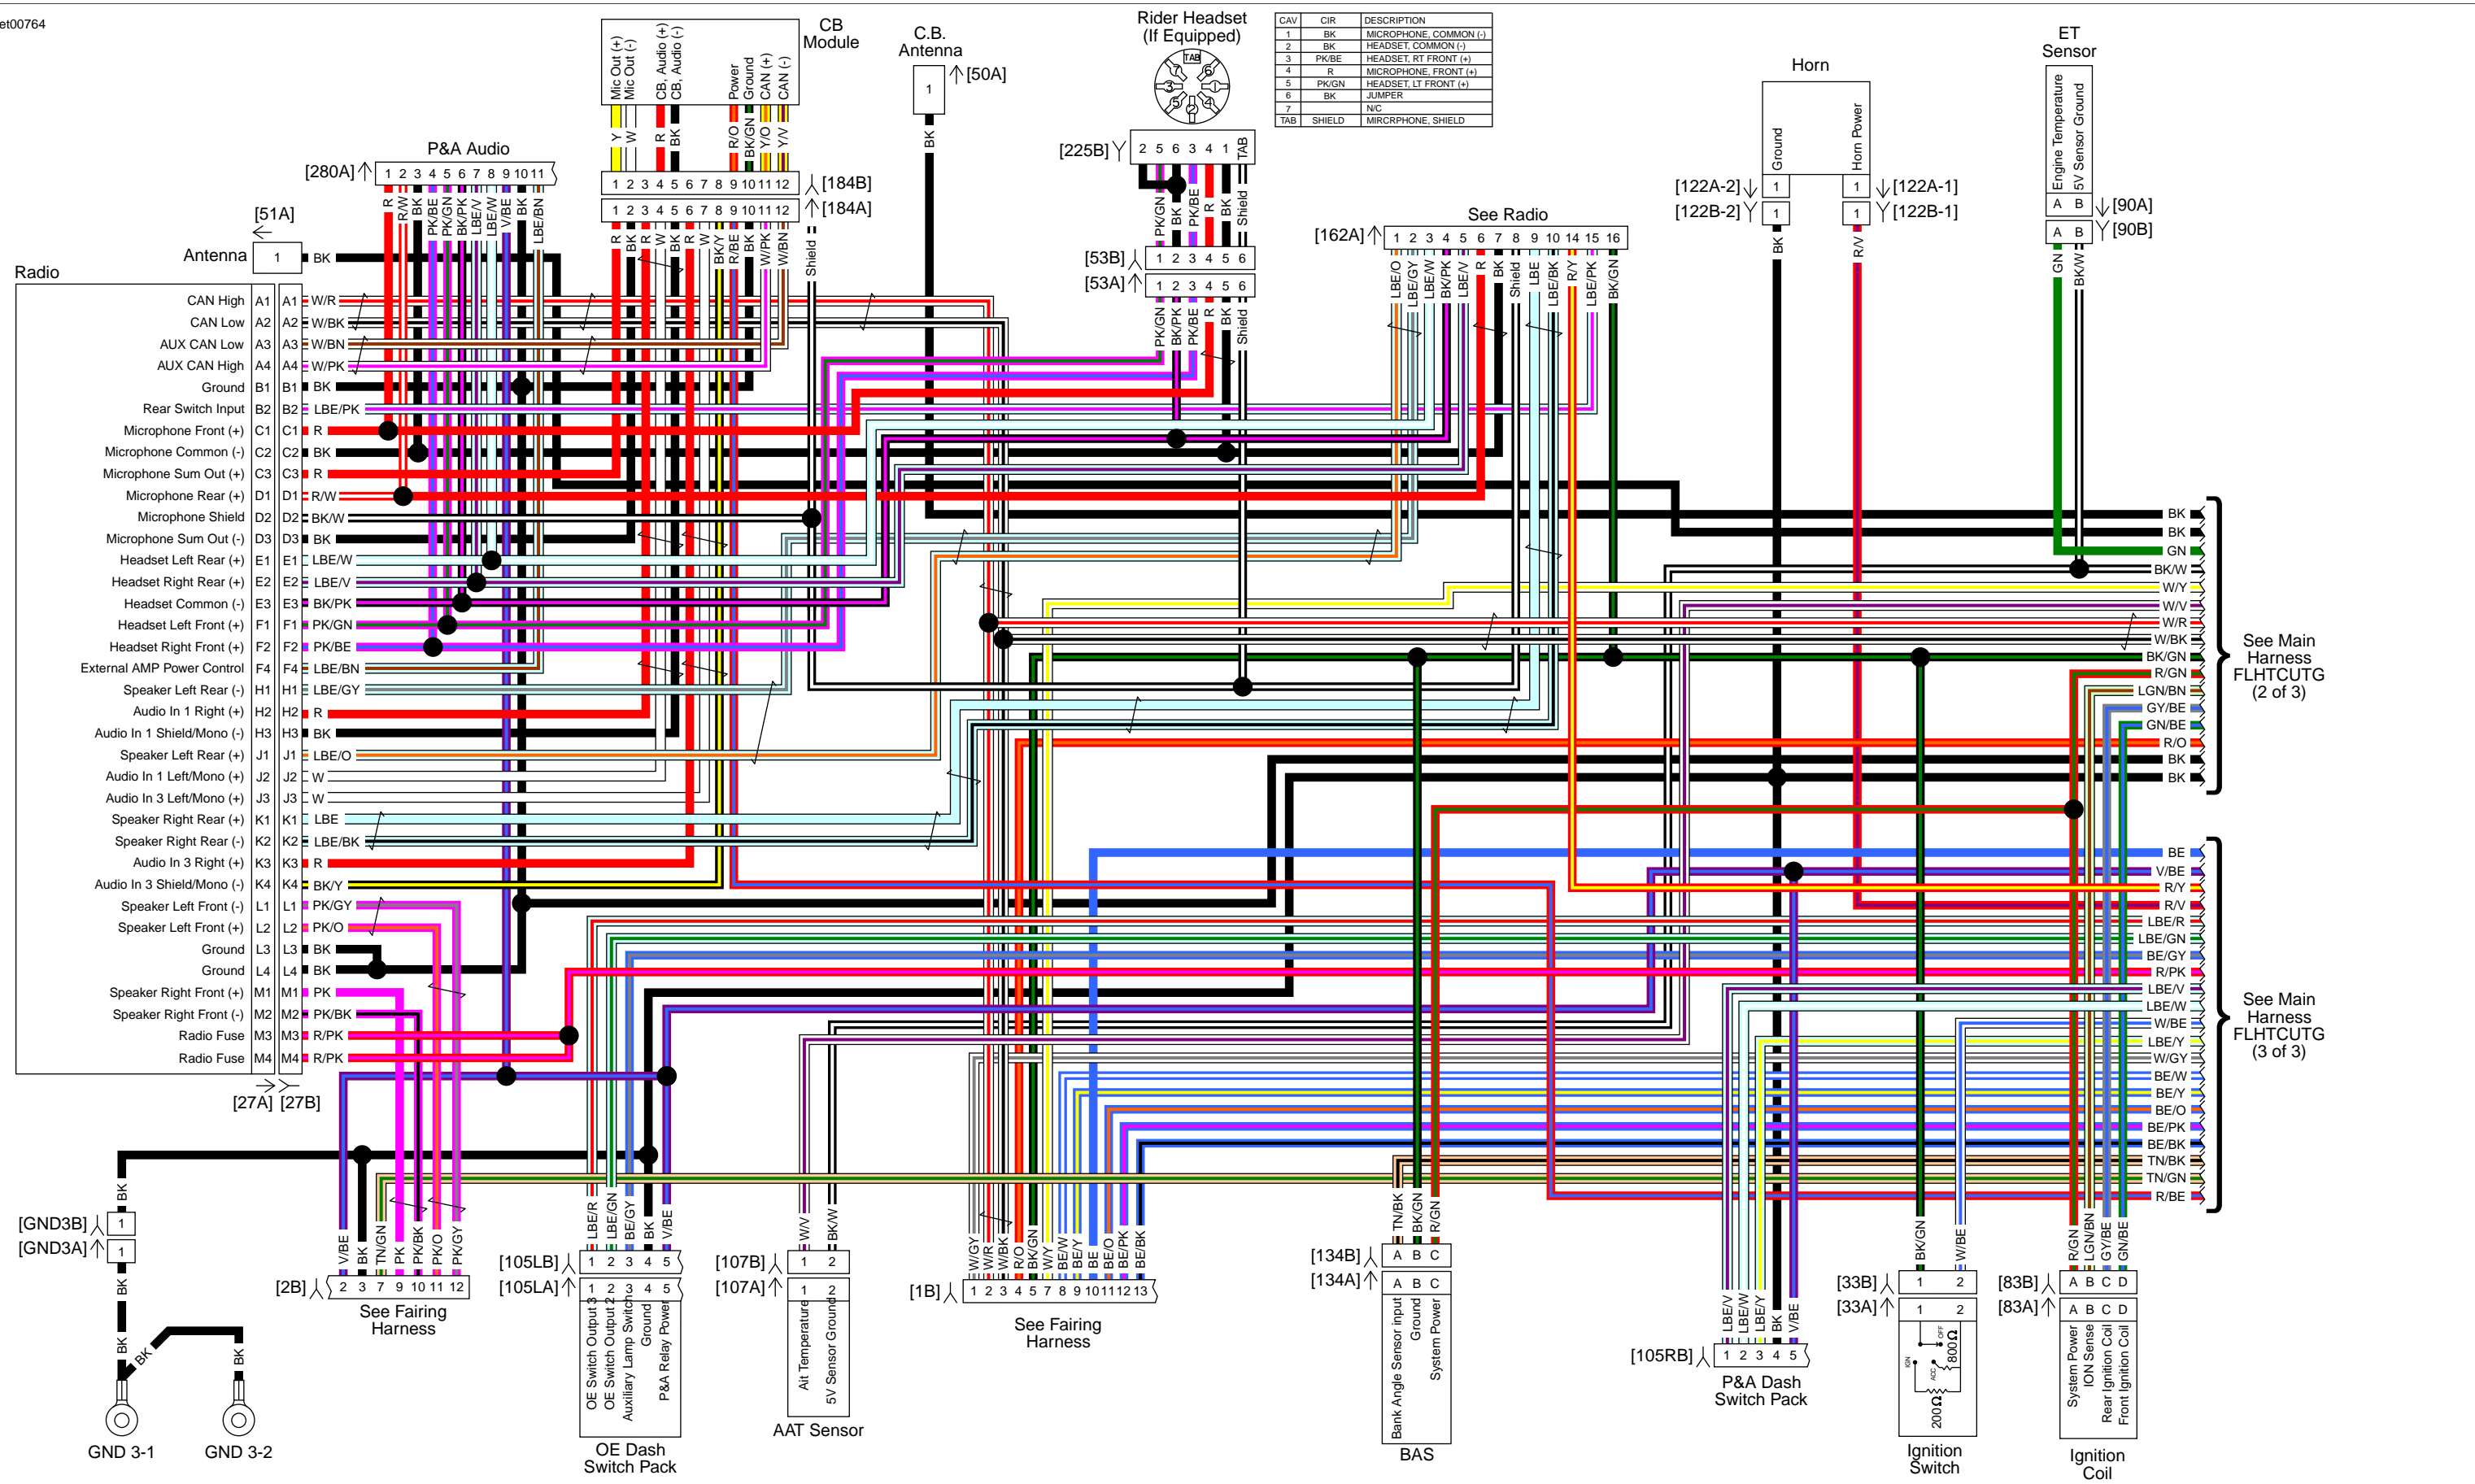

ABOUT THIS MANUAL

Wiring and Circuit Diagrams

The diagrams either show entire systems or specific circuits. The circuit specific diagrams only show the components and wiring in the system(s) listed in the diagram title. Always refer to the diagram title for diagram type.

Main Harness (2 of 2): 2016 Street

FLHTCUTG

Dual Headlamps

FLHTCUTG

FLRT

FLRT

Front Lighting and Hand Controls: 2016 Trike Models

Fairing Harness FLHTCUTG: 2016 Trike Model