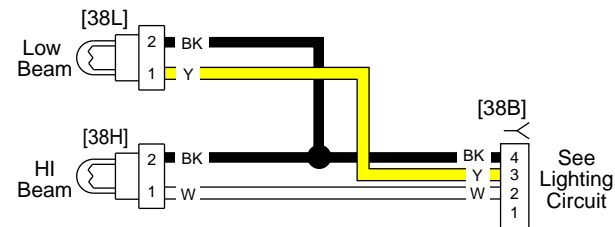

HDI

DOM

Front Lighting and Hand Controls: 2016 V-Rod