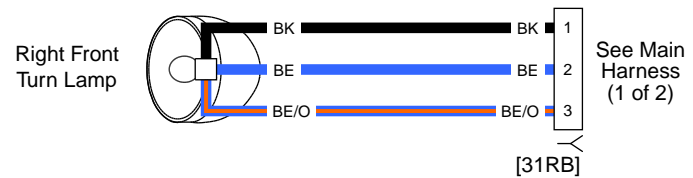

Main Harness (2 of 2): 2016 V-Rod

VRSCDX (DOM)

VRSCF (DOM)

VRSCDX (HDI)

VRSCF (HDI)

Rear Lighting: 2016 V-Rod

Lighting and Hand Controls: 2016 Street

Main Harness (1 of 2): 2016 Street