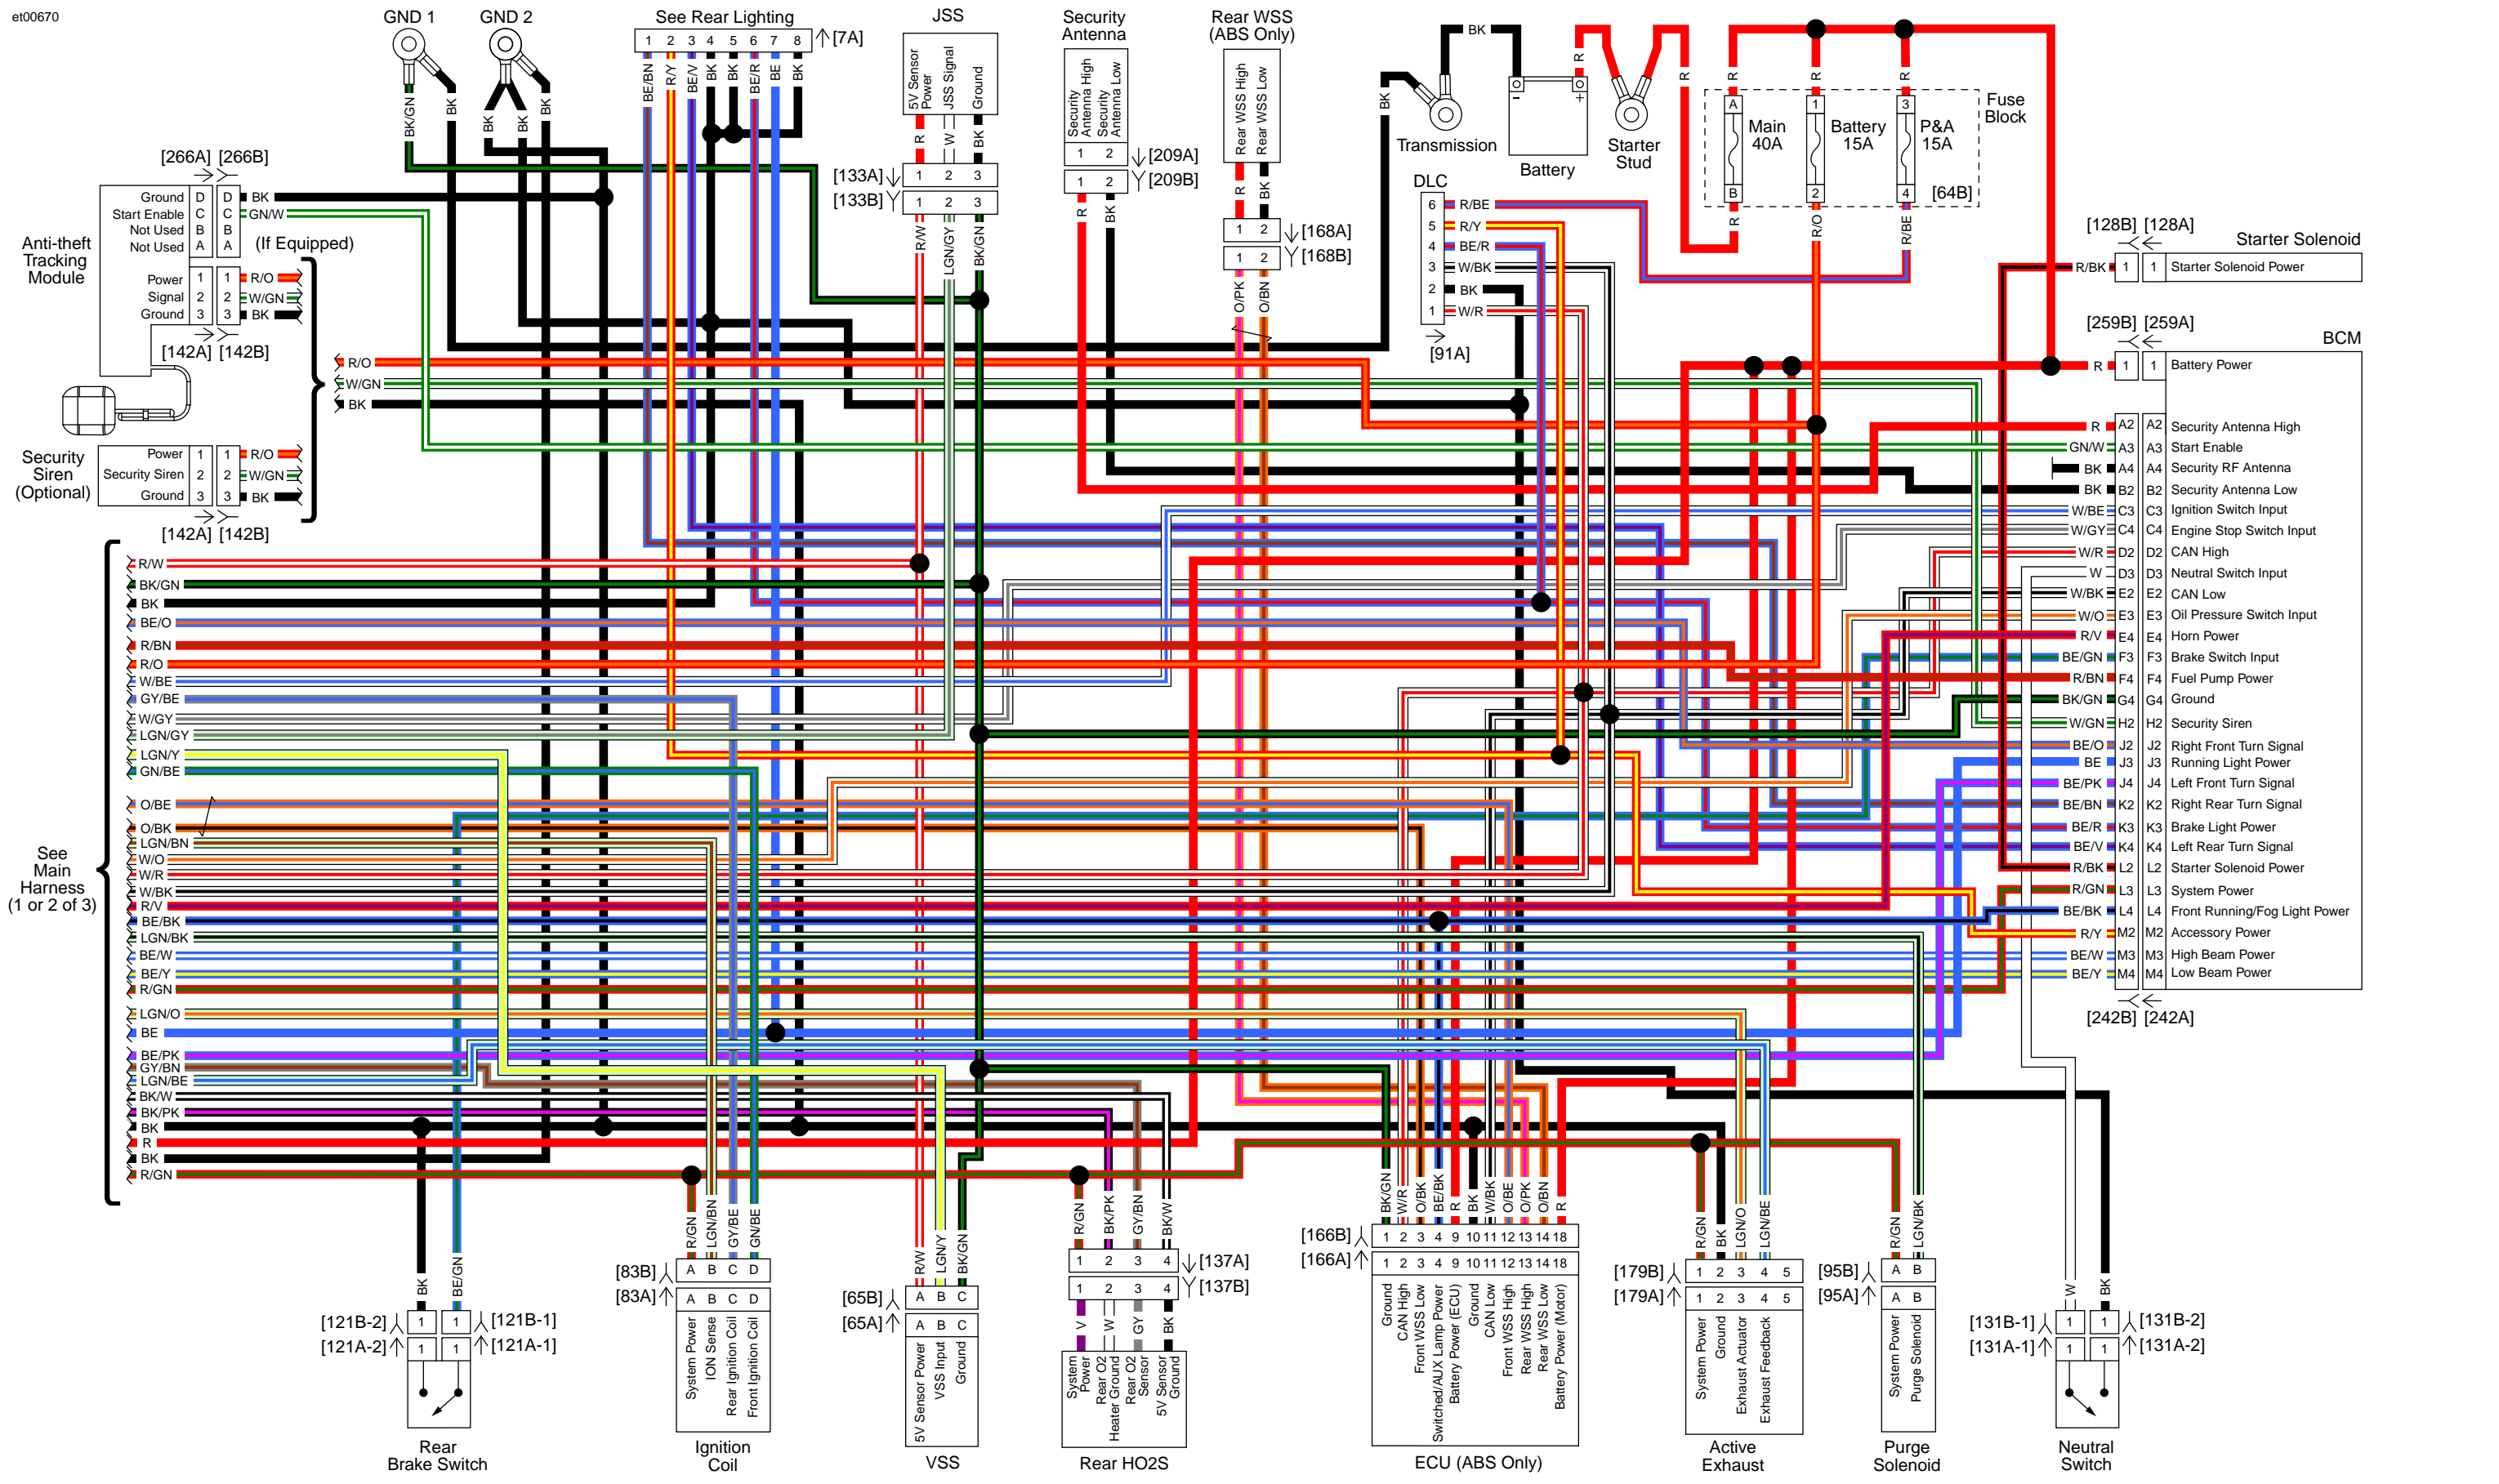

ABOUT THIS MANUAL

Wiring and Circuit Diagrams

The diagrams either show entire systems or specific circuits. The circuit specific diagrams only show the components and wiring in the system(s) listed in the diagram title. Always refer to the diagram title for diagram type.

et00669

Front Lighting and Hand Controls: 2016 Dyna

Main Harness 1 of 3 (except FXDL): 2016 Dyna

Main Harness 2 of 3 (FXDL): 2016 Dyna

Main Harness 3 of 3: 2016 Dyna

Rear Lighting: 2016 Dyna

Front Lighting and Hand Controls: 2016 Softail