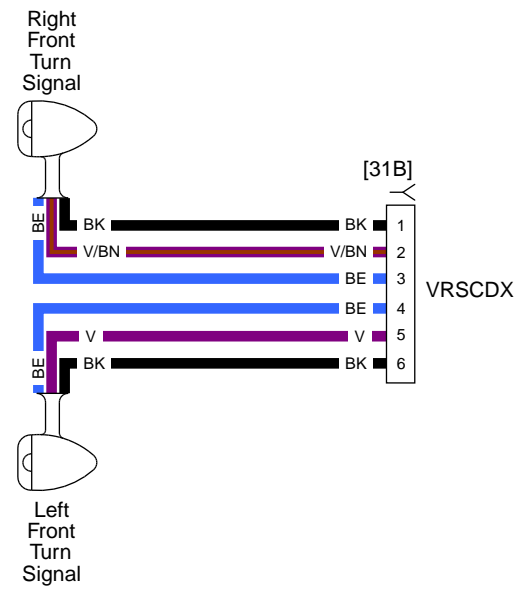

See Main Harness (2 of 2)

Main Harness 1 of 2: 2016 Sportster

Main Harness 2 of 2: 2016 Sportster

Single Stop Lamp LED

Dual Stop Lamp Bulb w/LED LP Lamp

Single Stop Lamp Bulb

Dual Stop Lamp LED

Rear Lighting: 2016 Sportster

HDI

VRSCF

[22A]

DOM

VRSCDX

[24A]

Front Lighting and Hand Controls: 2016 V-Rod

Main Harness (1 of 2): 2016 V-Rod

Main Harness (2 of 2): 2016 V-Rod

VRSCDX (DOM)

VRSCF (DOM)

VRSCDX (HDI)

VRSCF (HDI)

Rear Lighting: 2016 V-Rod

Lighting and Hand Controls: 2016 Street

Main Harness (1 of 2): 2016 Street