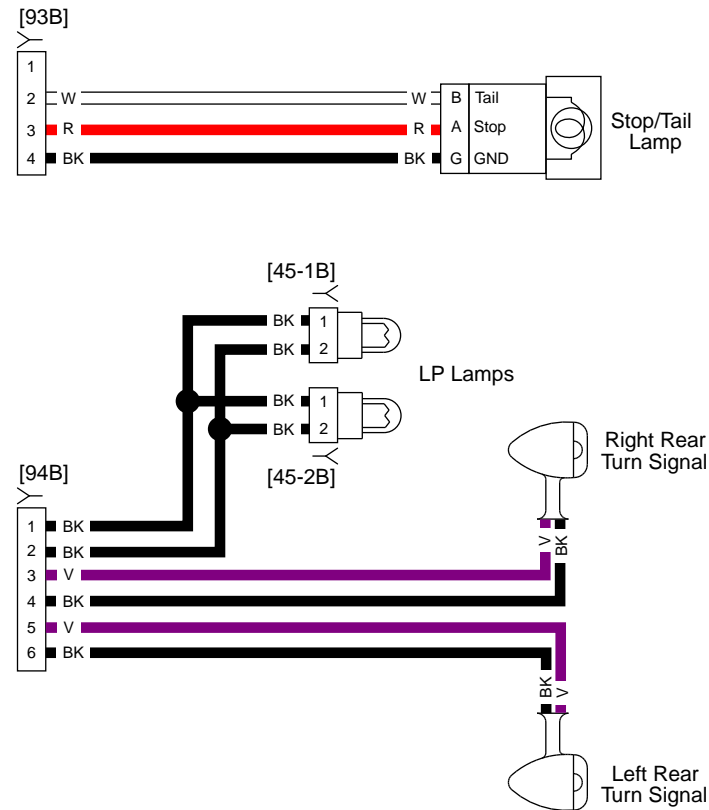

Main Harness (2 of 2): 2016 V-Rod

VRSCDX (DOM)

VRSCF (DOM)

VRSCDX (HDI)

VRSCF (HDI)

Rear Lighting: 2016 V-Rod

Lighting and Hand Controls: 2016 Street

Main Harness (1 of 2): 2016 Street

Main Harness (2 of 2): 2016 Street

FLHTCUTG

Dual Headlamps

FLHTCUTG

FLRT

FLRT

Front Lighting and Hand Controls: 2016 Trike Models

Fairing Harness FLHTCUTG: 2016 Trike Model