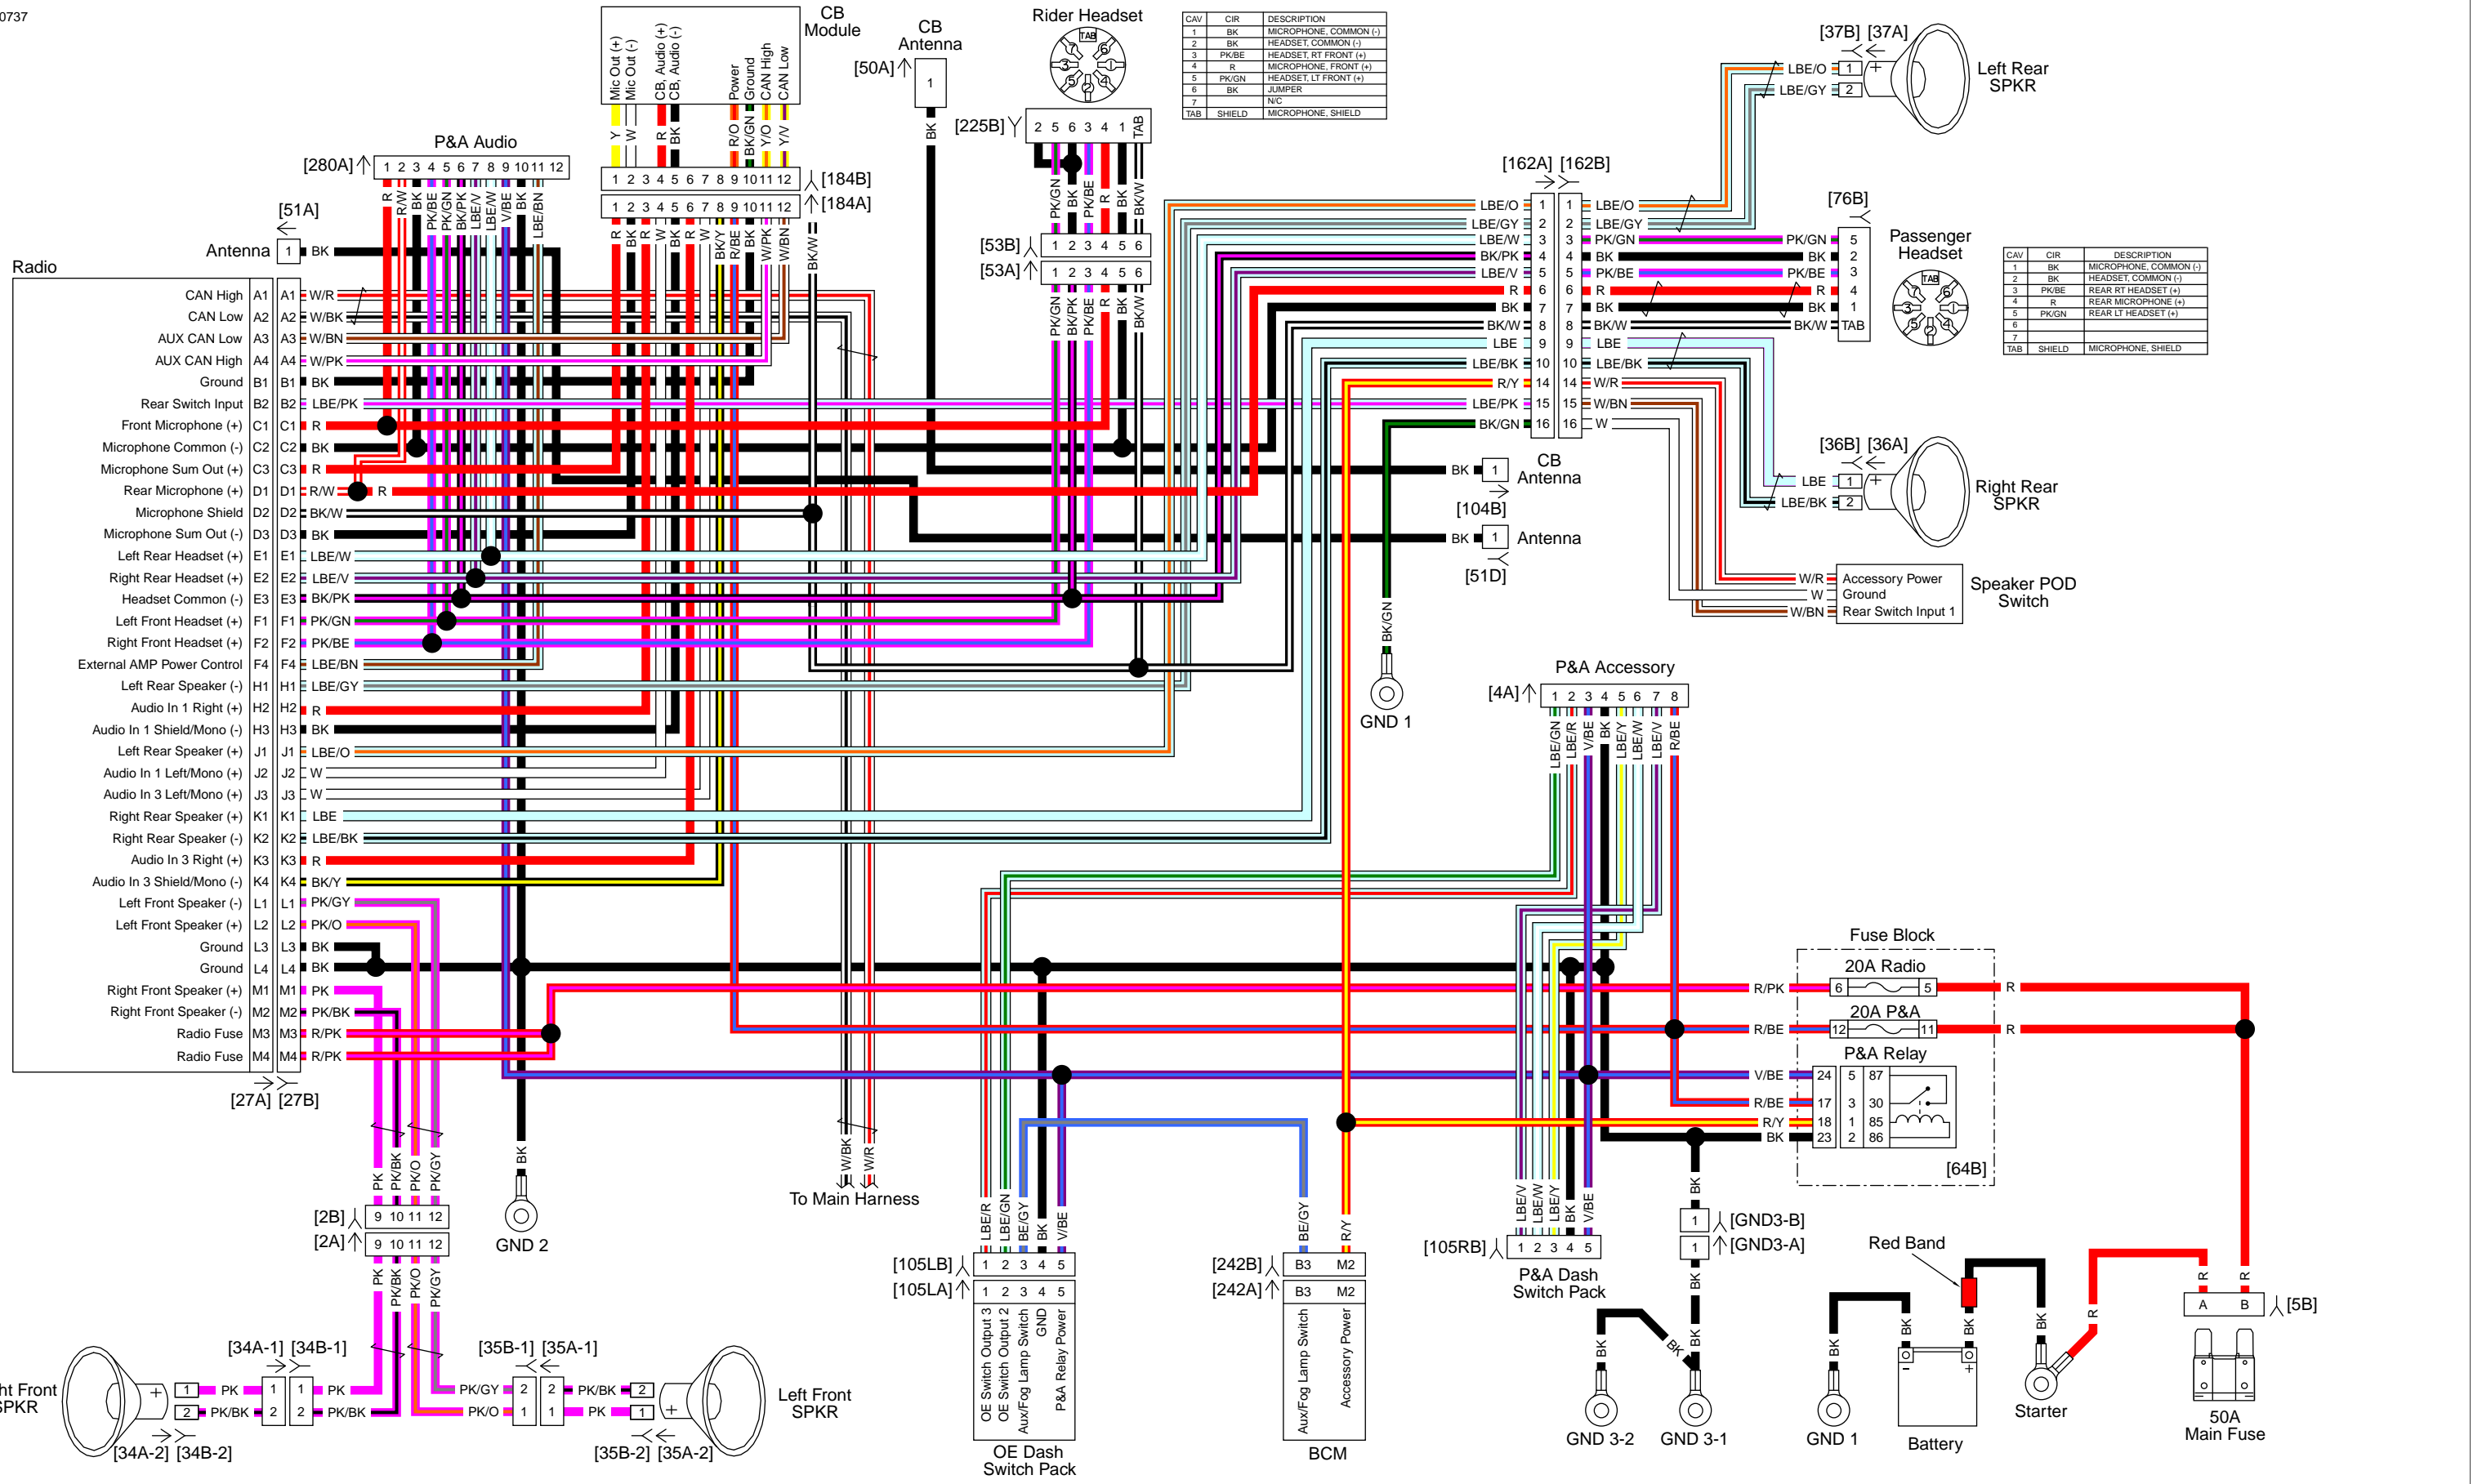

See Main Harness W/O Fairing (1 of 3)

See Main Harness W/O Fairing (3 of 3)

Main Harness (2 of 3): 2016 Touring (without Fairing)

Main Harness (3 of 3): 2016 Touring (without Fairing)

Rear Lighting: 2016 Touring