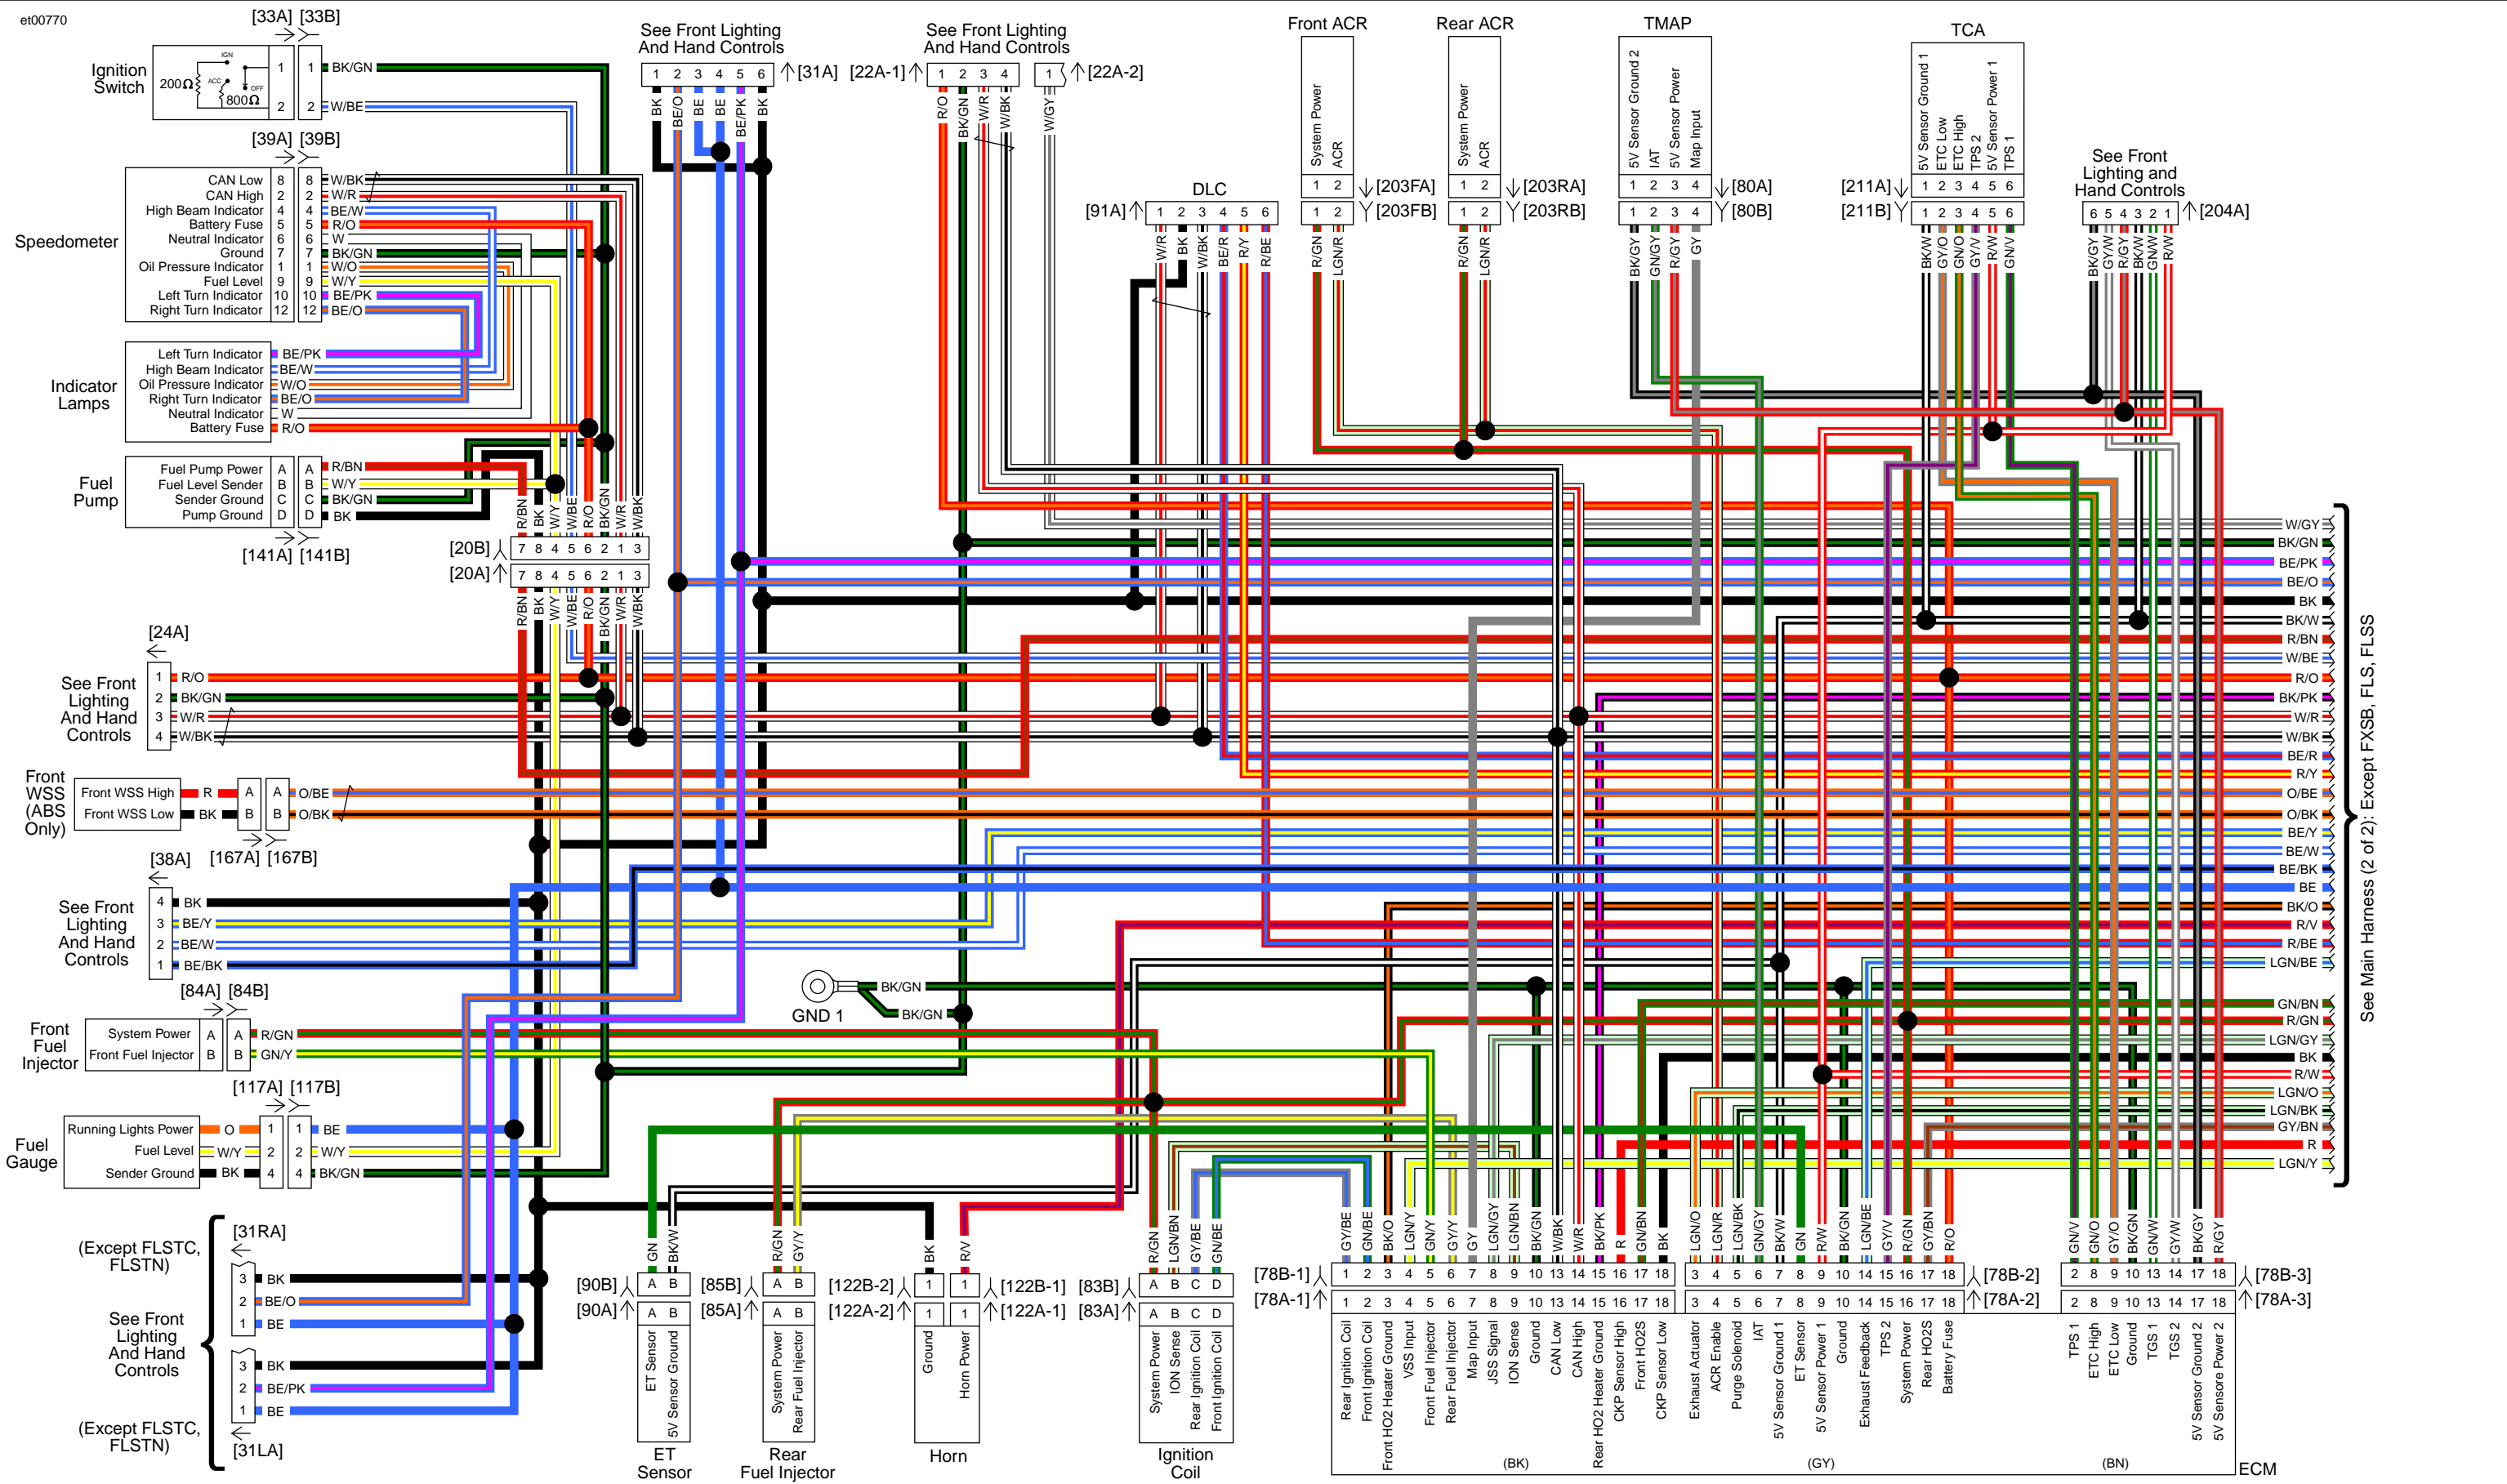

ABOUT THIS MANUAL

Wiring and Circuit Diagrams

The diagrams either show entire systems or specific circuits. The circuit specific diagrams only show the components and wiring in the system(s) listed in the diagram title. Always refer to the diagram title for diagram type.

et00669

Front Lighting and Hand Controls: 2016 Dyna

Main Harness 1 of 3 (except FXDL): 2016 Dyna

Main Harness 2 of 3 (FXDL): 2016 Dyna

Main Harness 3 of 3: 2016 Dyna

Rear Lighting: 2016 Dyna

Front Lighting and Hand Controls: 2016 Softail