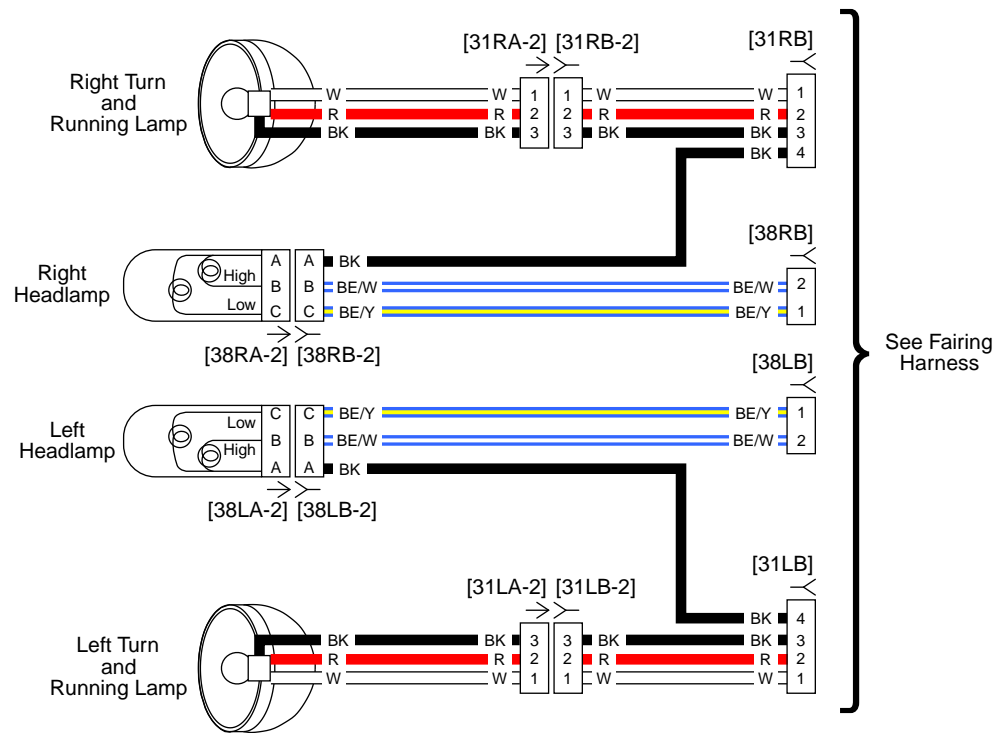

Main Harness (2 of 2): 2016 V-Rod

VRSCDX (DOM)

VRSCF (DOM)

VRSCDX (HDI)

VRSCF (HDI)

Rear Lighting: 2016 V-Rod

Lighting and Hand Controls: 2016 Street

Main Harness (1 of 2): 2016 Street

Main Harness (2 of 2): 2016 Street

FLHTCUTG

Dual Headlamps

FLHTCUTG

FLRT

FLRT

Front Lighting and Hand Controls: 2016 Trike Models

Fairing Harness FLHTCUTG: 2016 Trike Model