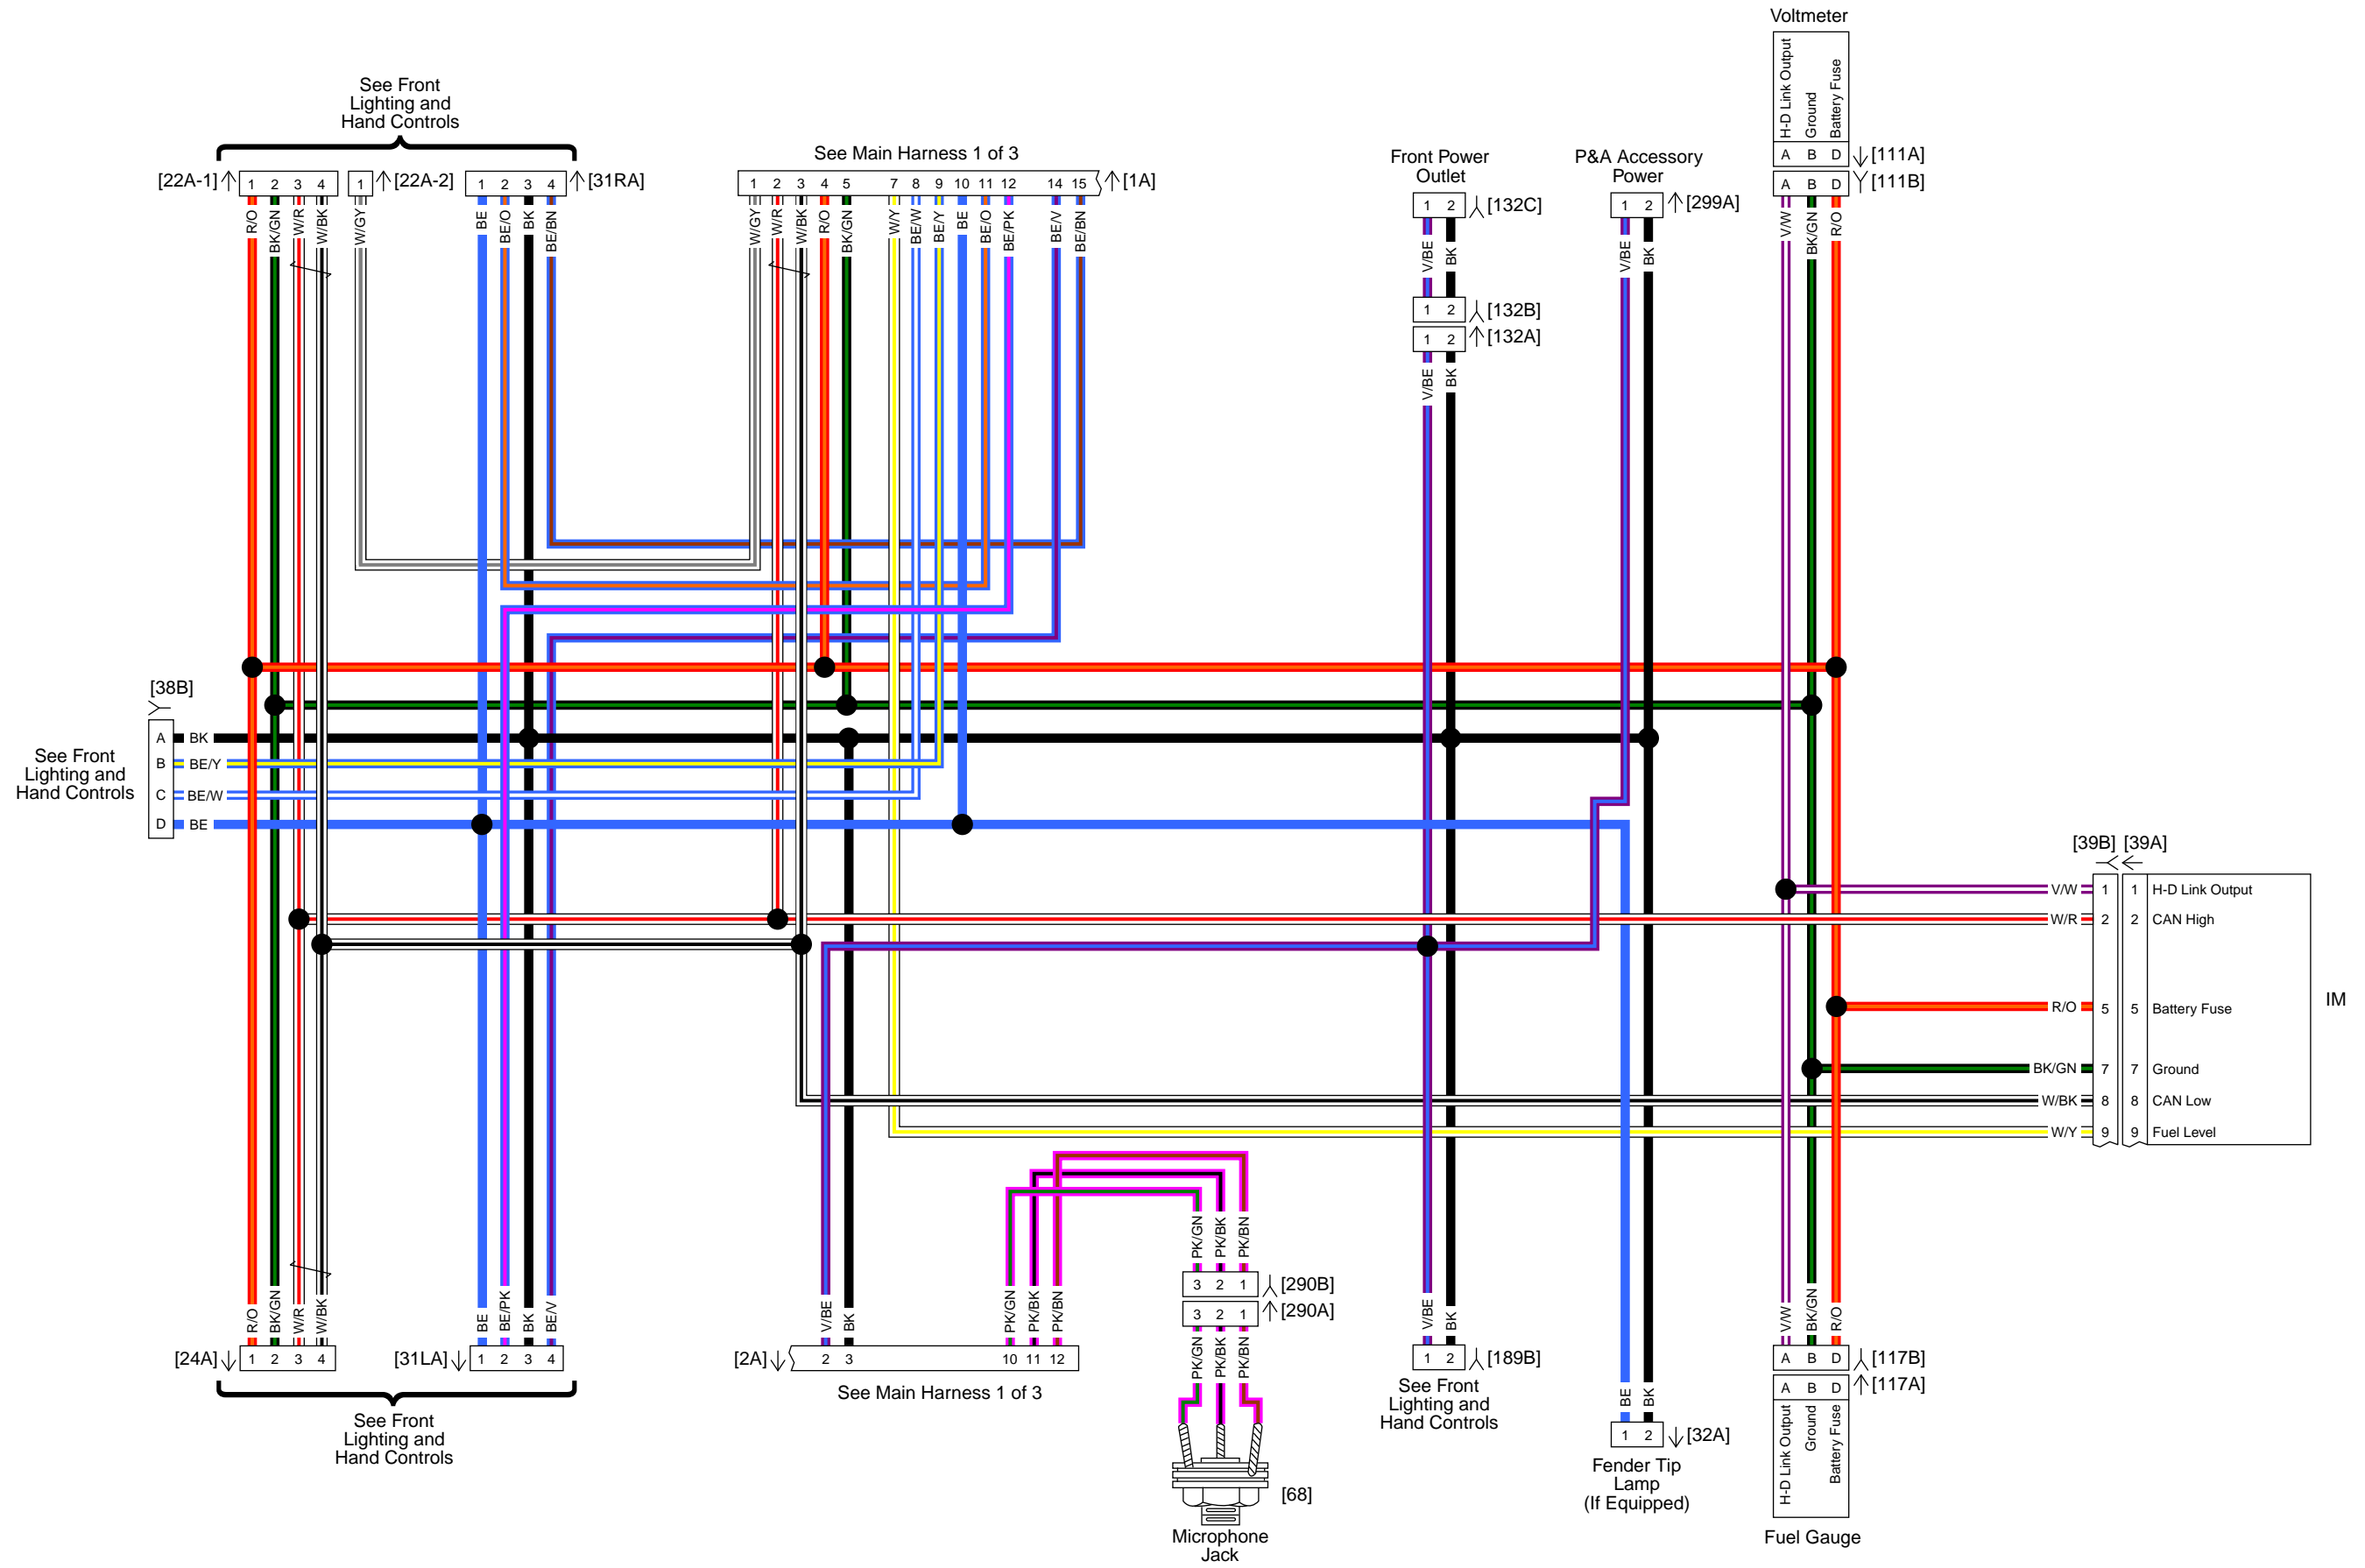

ABOUT THIS MANUAL

Wiring and Circuit Diagrams

The diagrams either show entire systems or specific circuits. The circuit specific diagrams only show the components and wiring in the system(s) listed in the diagram title. Always refer to the diagram title for diagram type.

Fairing Harness: 2016 FLHTP

Main Harness (1 of 3): 2016 FLHTP

Main Harness (2 of 3): 2016 FLHTP

Main Harness (3 of 3): 2016 FLHTP

See FLHP Main Harness (1 of 3)

See FLHP Main Harness (3 of 3)

Main Harness (2 of 3): 2016 FLHP