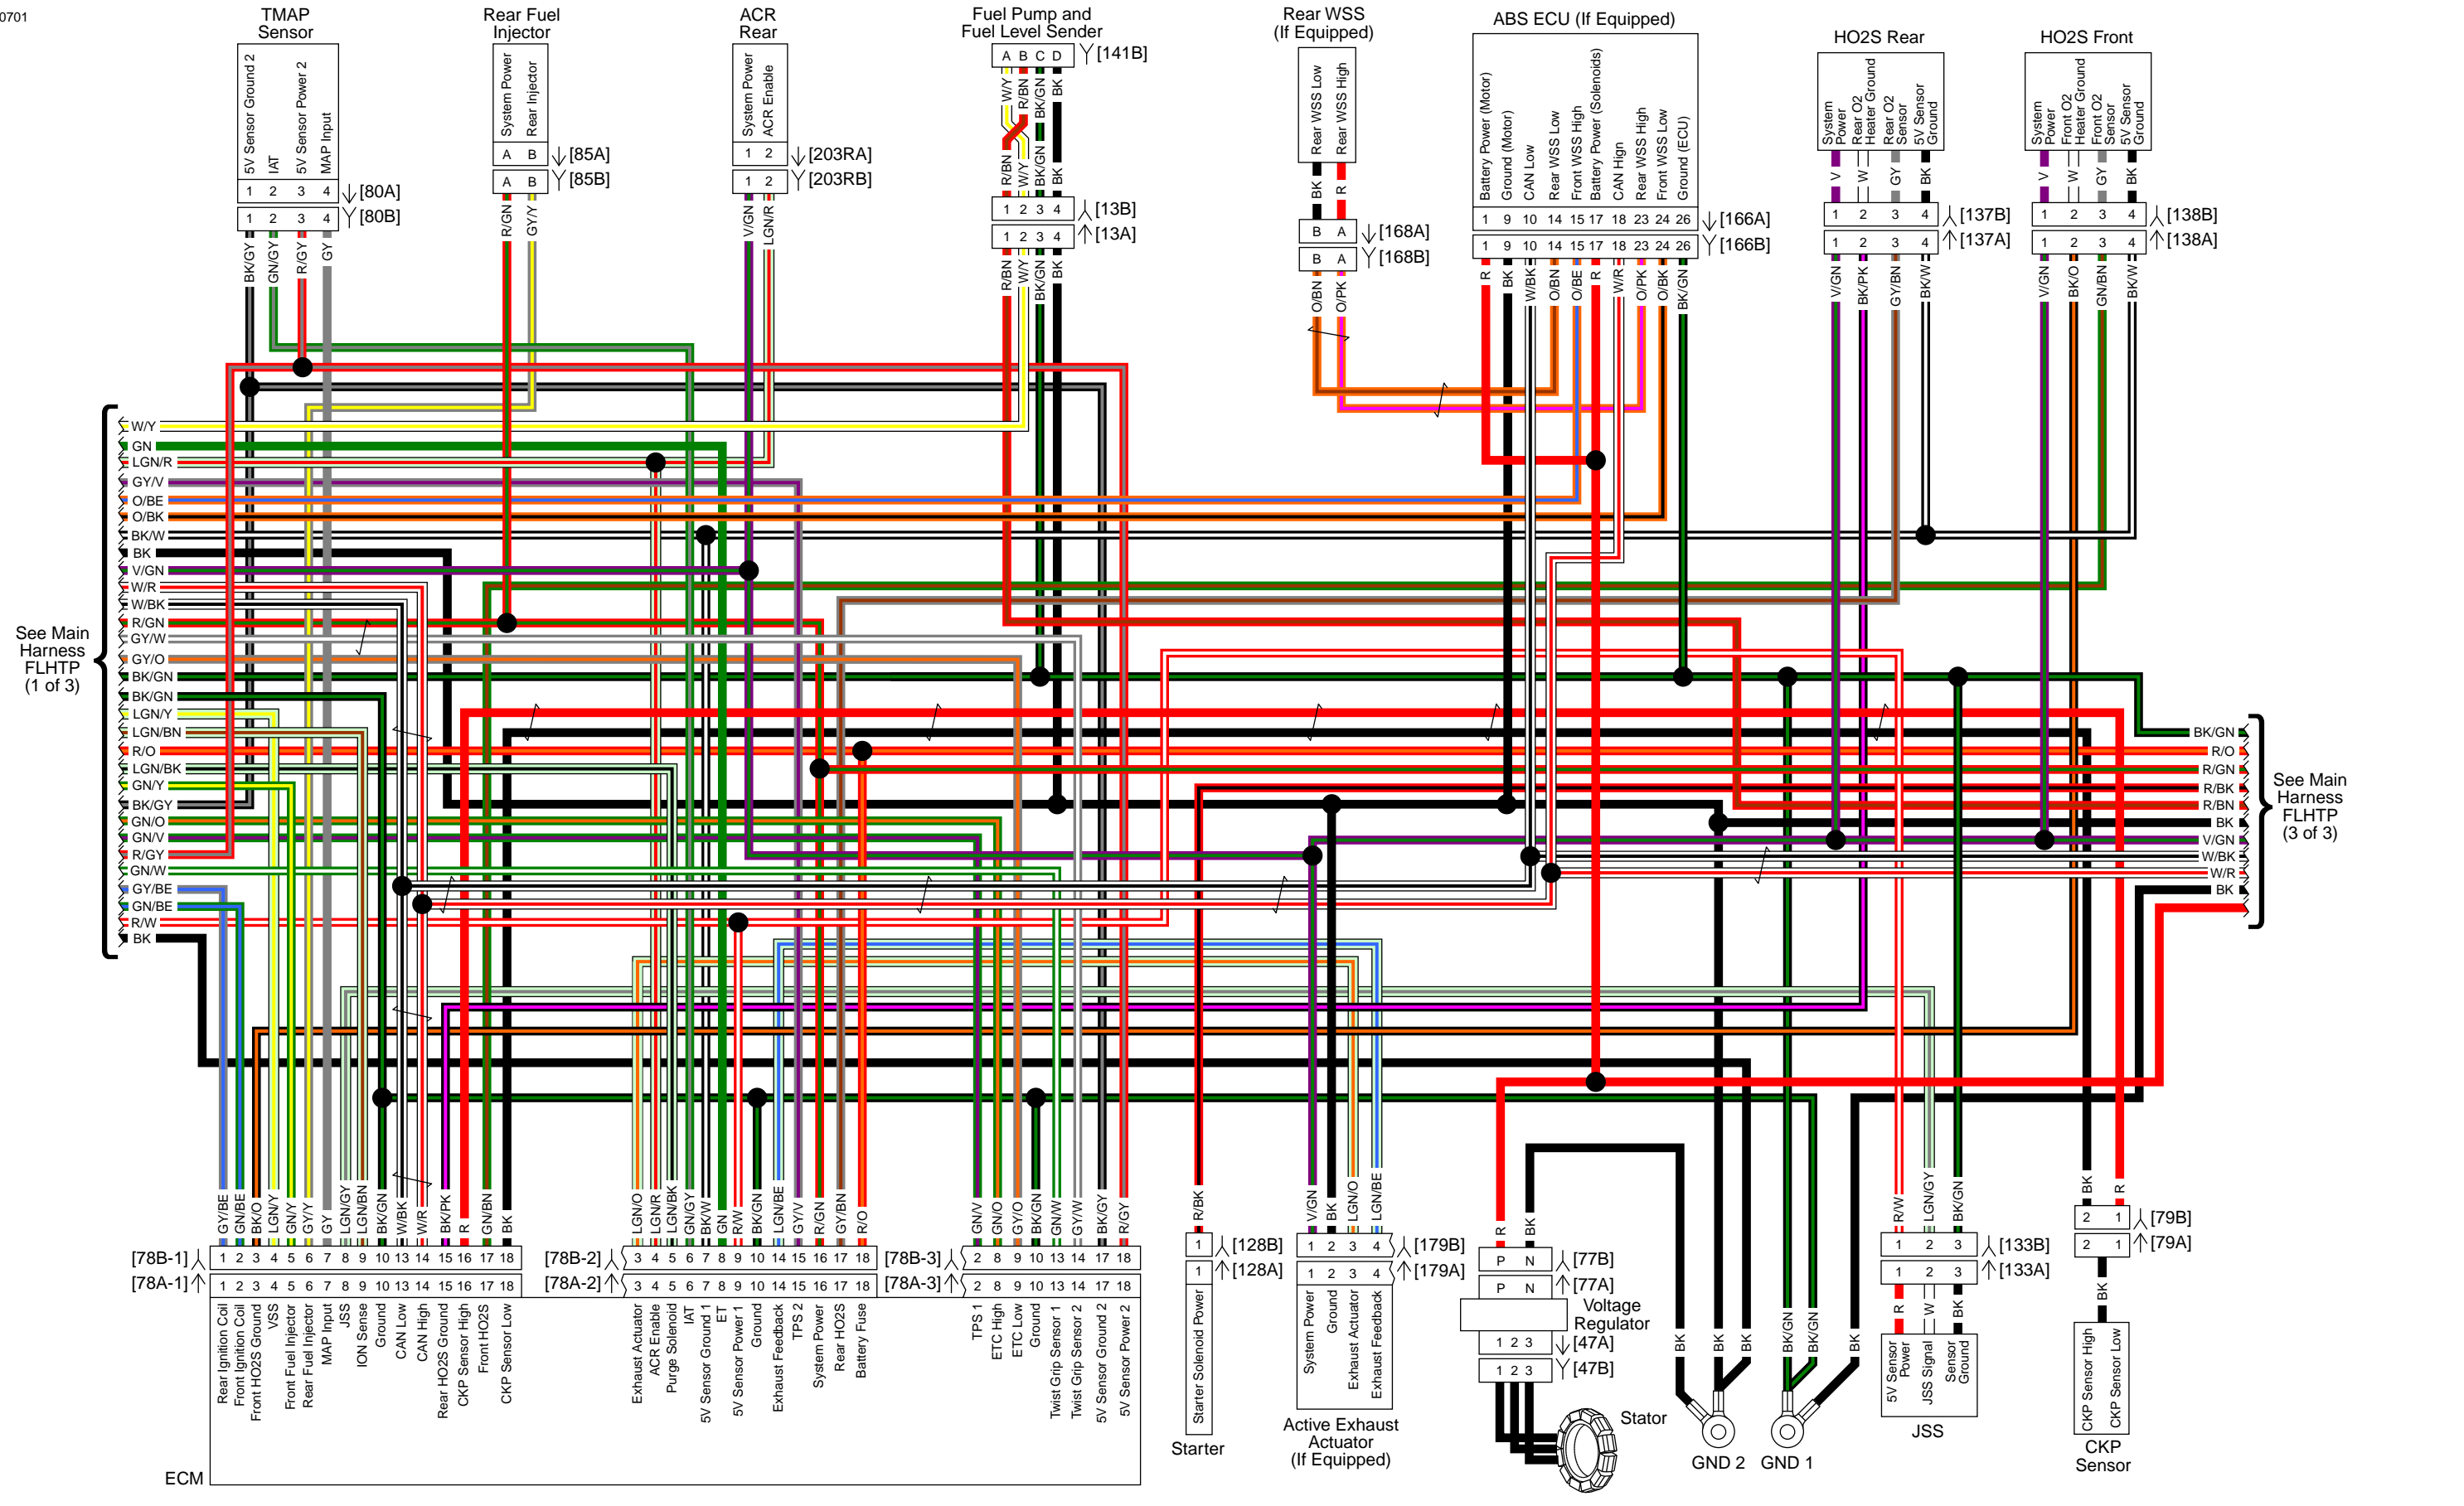

ABOUT THIS MANUAL

Wiring and Circuit Diagrams

The diagrams either show entire systems or specific circuits. The circuit specific diagrams only show the components and wiring in the system(s) listed in the diagram title. Always refer to the diagram title for diagram type.

Main Harness FLRT (3 of 3): 2016 Trike Model

Rear Lighting: 2016 Trike Models

Radio: 2016 Trike Models

Reverse FLHTCUTG: 2016 Trike Model

Reverse FLRT: 2016 Trike Model

Front Lighting and Hand Controls: 2016 Police

Fairing Harness: 2016 FLHTP

Main Harness (1 of 3): 2016 FLHTP

Main Harness (2 of 3): 2016 FLHTP

Main Harness (3 of 3): 2016 FLHTP

See FLHP Main Harness (1 of 3)

See FLHP Main Harness (3 of 3)

Main Harness (2 of 3): 2016 FLHP