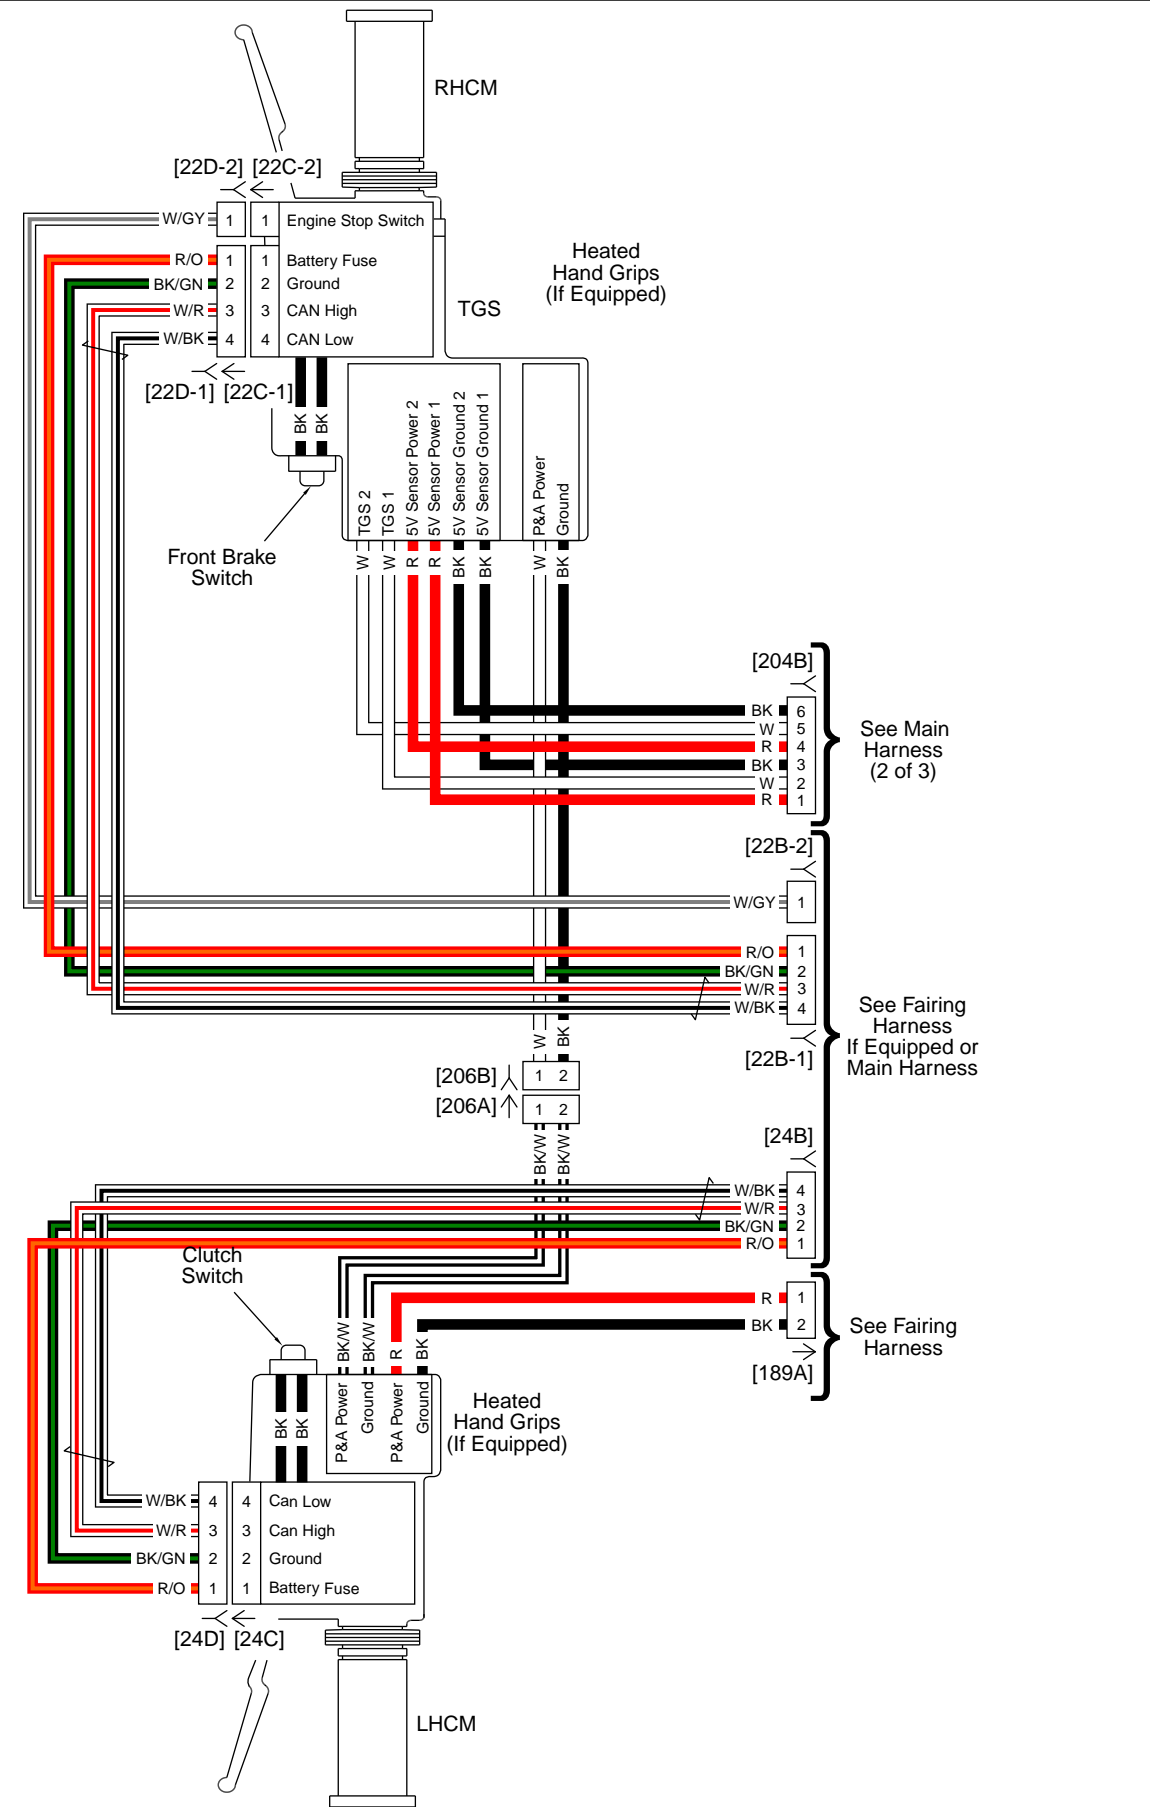

With Fairing

W/O Fairing

Sensor Grounds FLH: 2016 Touring

Sensor Grounds FLT: 2016 Touring

Ground Circuit FLH: 2016 Touring

Ground Circuit FLT: 2016 Touring

Front Lighting and Hand Controls: 2016 Touring

Fairing Harness FLH: 2016 Touring