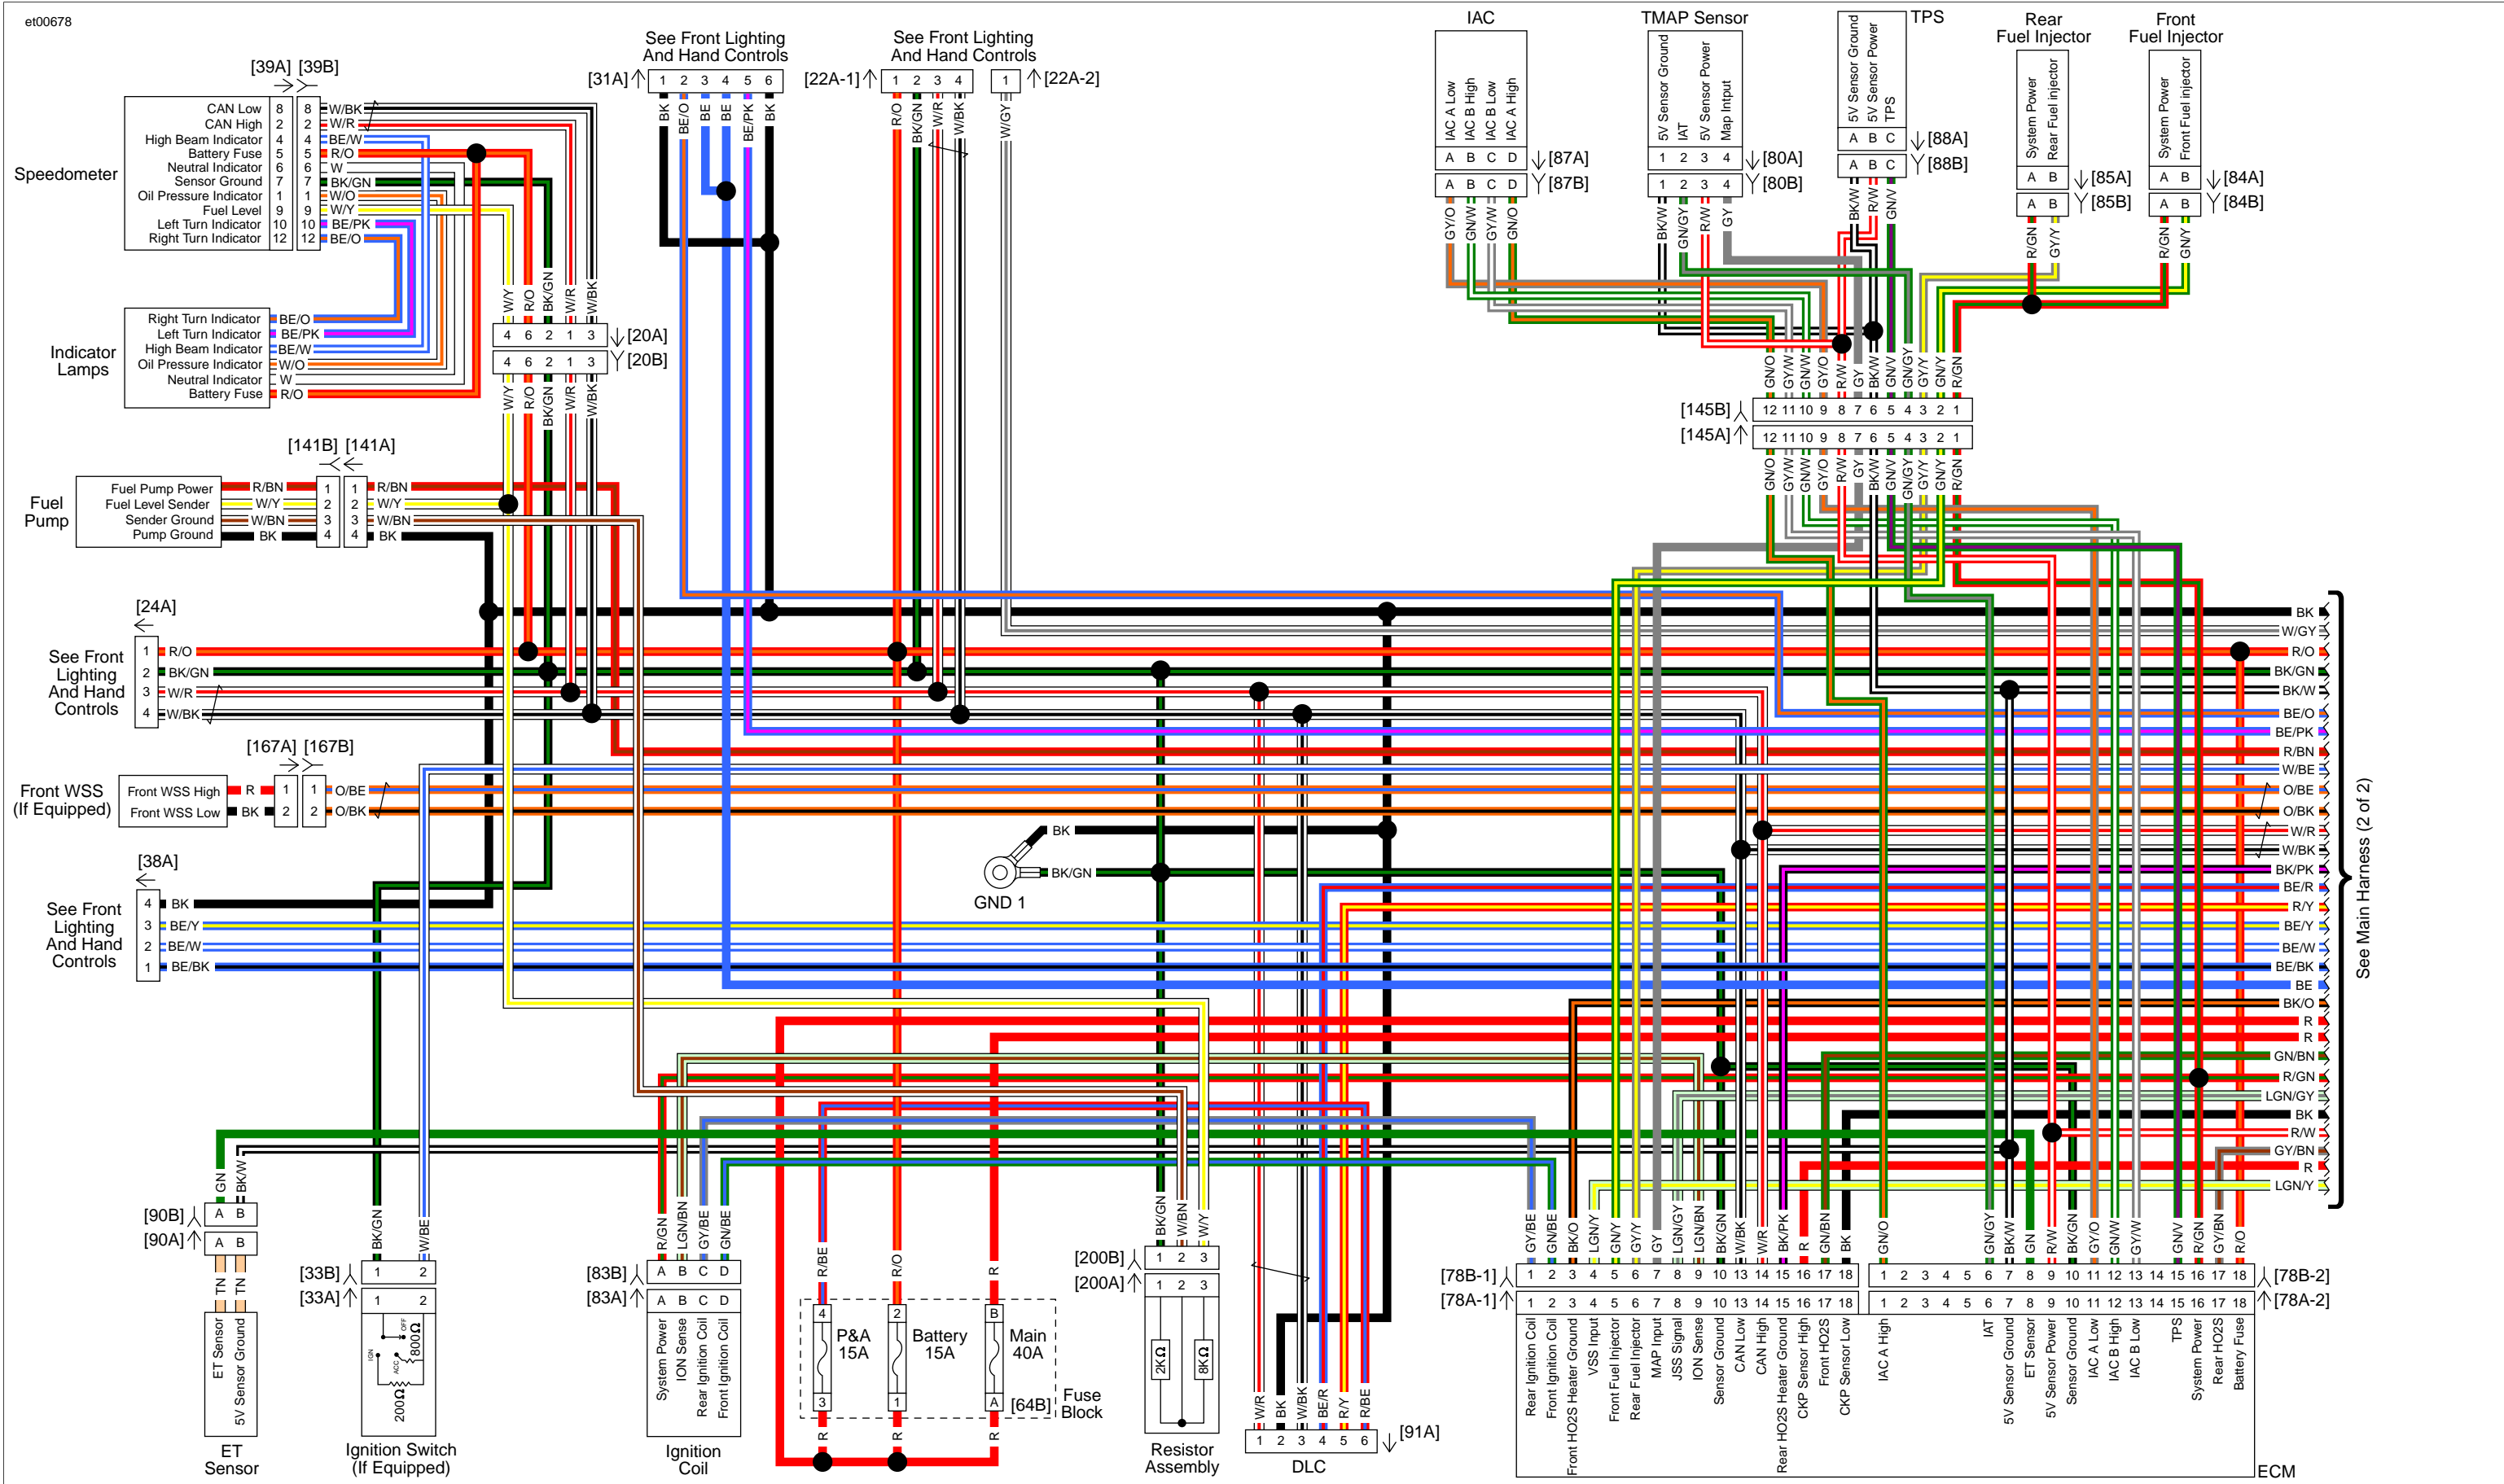

ABOUT THIS MANUAL

Wiring and Circuit Diagrams

The diagrams either show entire systems or specific circuits. The circuit specific diagrams only show the components and wiring in the system(s) listed in the diagram title. Always refer to the diagram title for diagram type.

See Main Harness (2 of 2)

Main Harness 1 of 2: 2016 Sportster

Main Harness 2 of 2: 2016 Sportster

Single Stop Lamp LED

Dual Stop Lamp Bulb w/LED LP Lamp

Single Stop Lamp Bulb

Dual Stop Lamp LED

Rear Lighting: 2016 Sportster