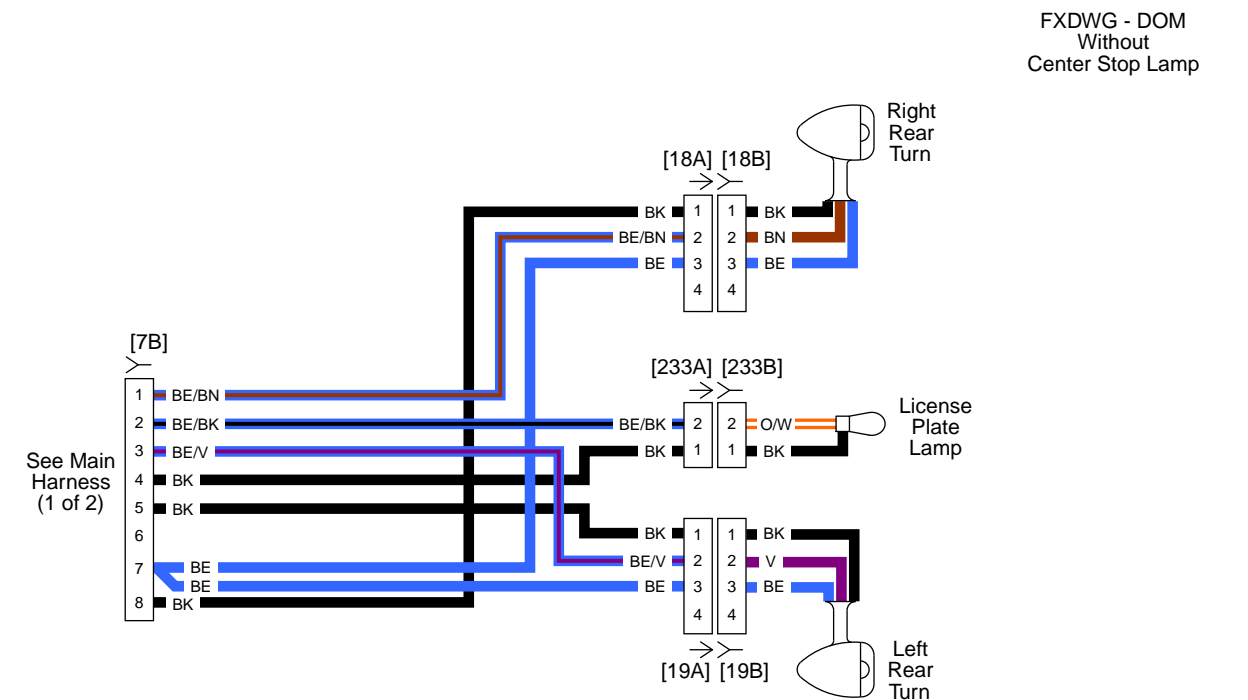

et00669

Front Lighting and Hand Controls: 2016 Dyna

Main Harness 1 of 3 (except FXDL): 2016 Dyna

Main Harness 2 of 3 (FXDL): 2016 Dyna

Main Harness 3 of 3: 2016 Dyna

Rear Lighting: 2016 Dyna

Front Lighting and Hand Controls: 2016 Softail