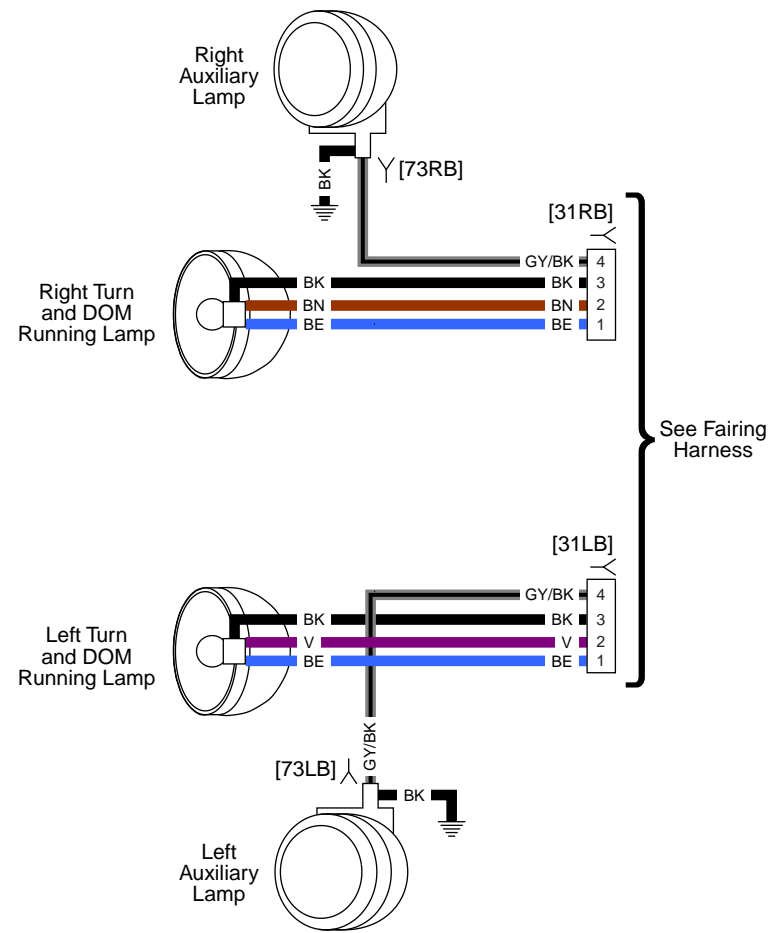

Fairing Harness: 2016 FLHTP

Main Harness (1 of 3): 2016 FLHTP

Main Harness (2 of 3): 2016 FLHTP

Main Harness (3 of 3): 2016 FLHTP

See FLHP Main Harness (1 of 3)

See FLHP Main Harness (3 of 3)

Main Harness (2 of 3): 2016 FLHP

BCM
Main Harness (3 of 3): 2016 FLHP

Rear Lighting: 2016 Police

Front Lighting and Hand Controls: 2016 FLTRUSE

Fairing Harness: 2016 FLTRUSE

Main Harness (1 of 4): 2016 FLTRUSE

See Main Harness (1 of 4)

See Main Harness (3 of 4)

See Main Harness (4 of 4)

Main Harness (2 of 4): 2016 FLTRUSE

See Main Harness (2 of 4)

See Main Harness (1 of 4)

See Main Harness (4 of 4)

Main Harness (3 of 4): 2016 FLTRUSE

Main Harness (4 of 4): 2016 FLTRUSE

Rear Lighting: 2016 FLTRUSE

Radio: 2016 FLTRUSE

Front Lighting and Hand Controls: 2016 FLHTKSE

Main Harness (1 of 4): 2016 FLHTKSE

Main Harness (2 of 4): 2016 FLHTKSE

Main Harness (3 of 4): 2016 FLHTKSE

Main Harness (4 of 4): 2016 FLHTKSE