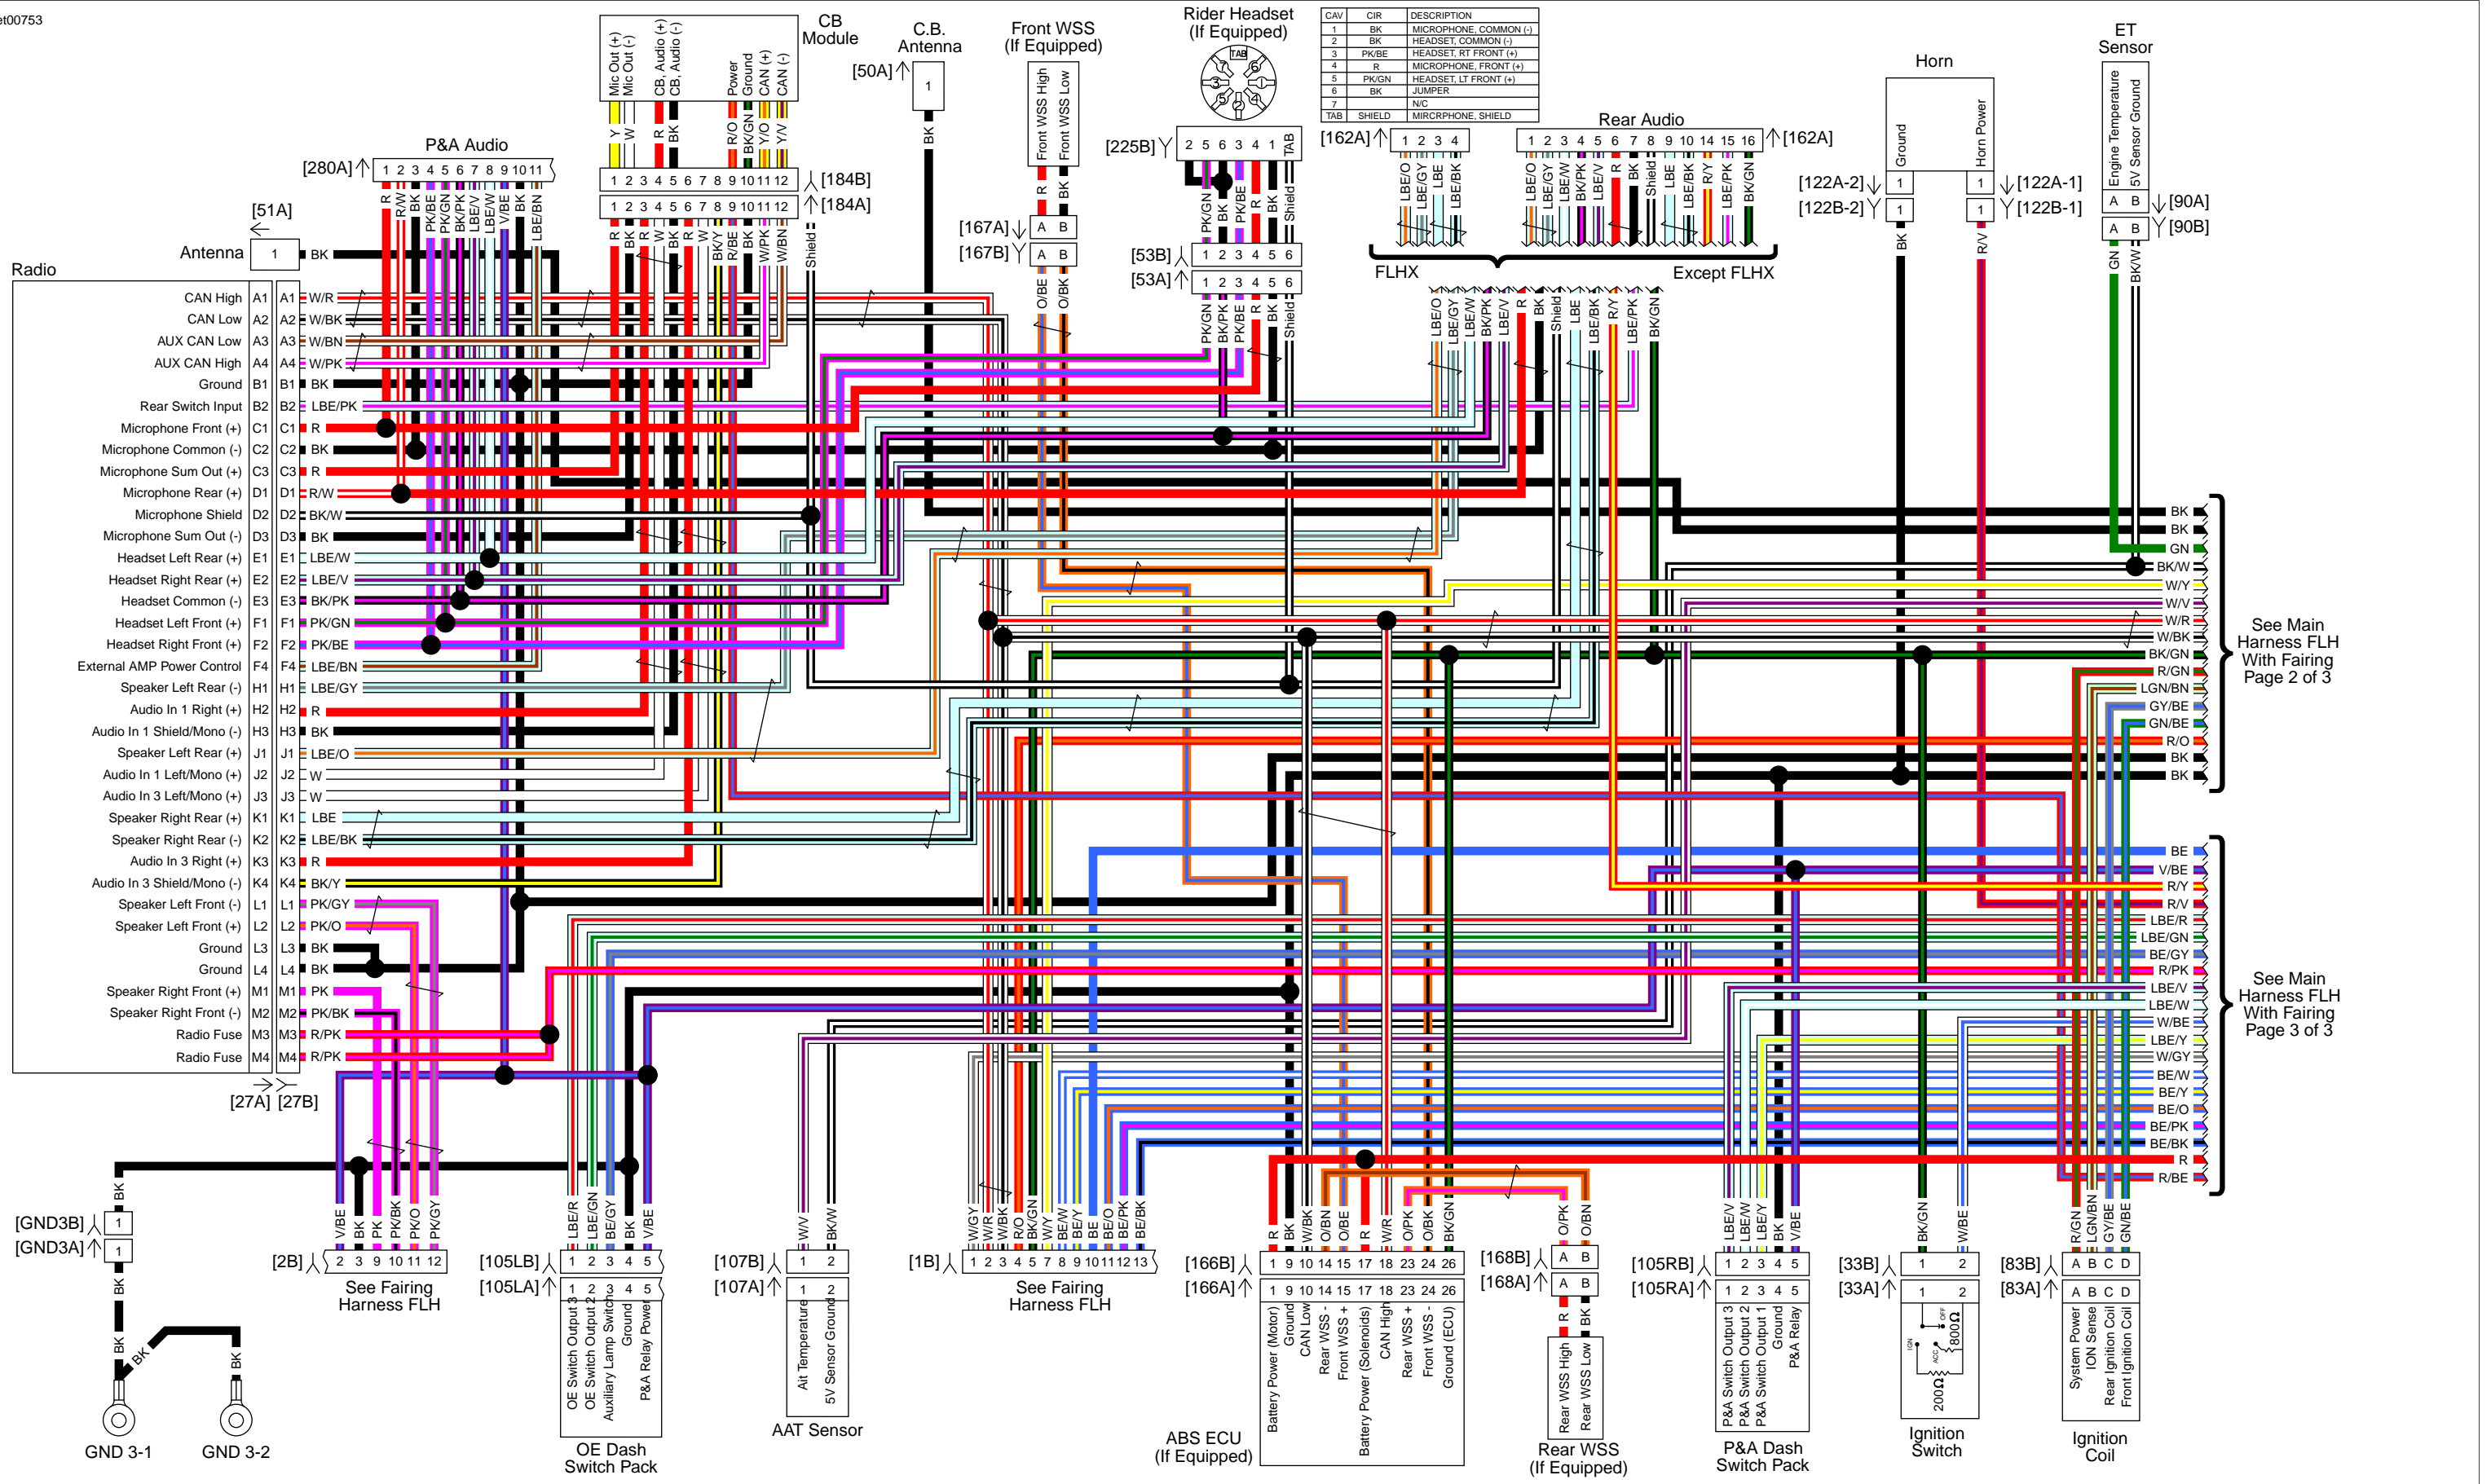

With Fairing

W/O Fairing

Sensor Grounds FLH: 2016 Touring

Sensor Grounds FLT: 2016 Touring

Ground Circuit FLH: 2016 Touring

Ground Circuit FLT: 2016 Touring

Front Lighting and Hand Controls: 2016 Touring

Fairing Harness FLH: 2016 Touring

Fairing Harness FLT: 2016 Touring

See Main Harness FLH With Fairing Page 2 of 3

See Main Harness FLH With Fairing Page 3 of 3

Main Harness FLH (1 of 3): 2016 Touring (with Fairing)

Main Harness FLH (3 of 3): 2016 Touring (with Fairing)