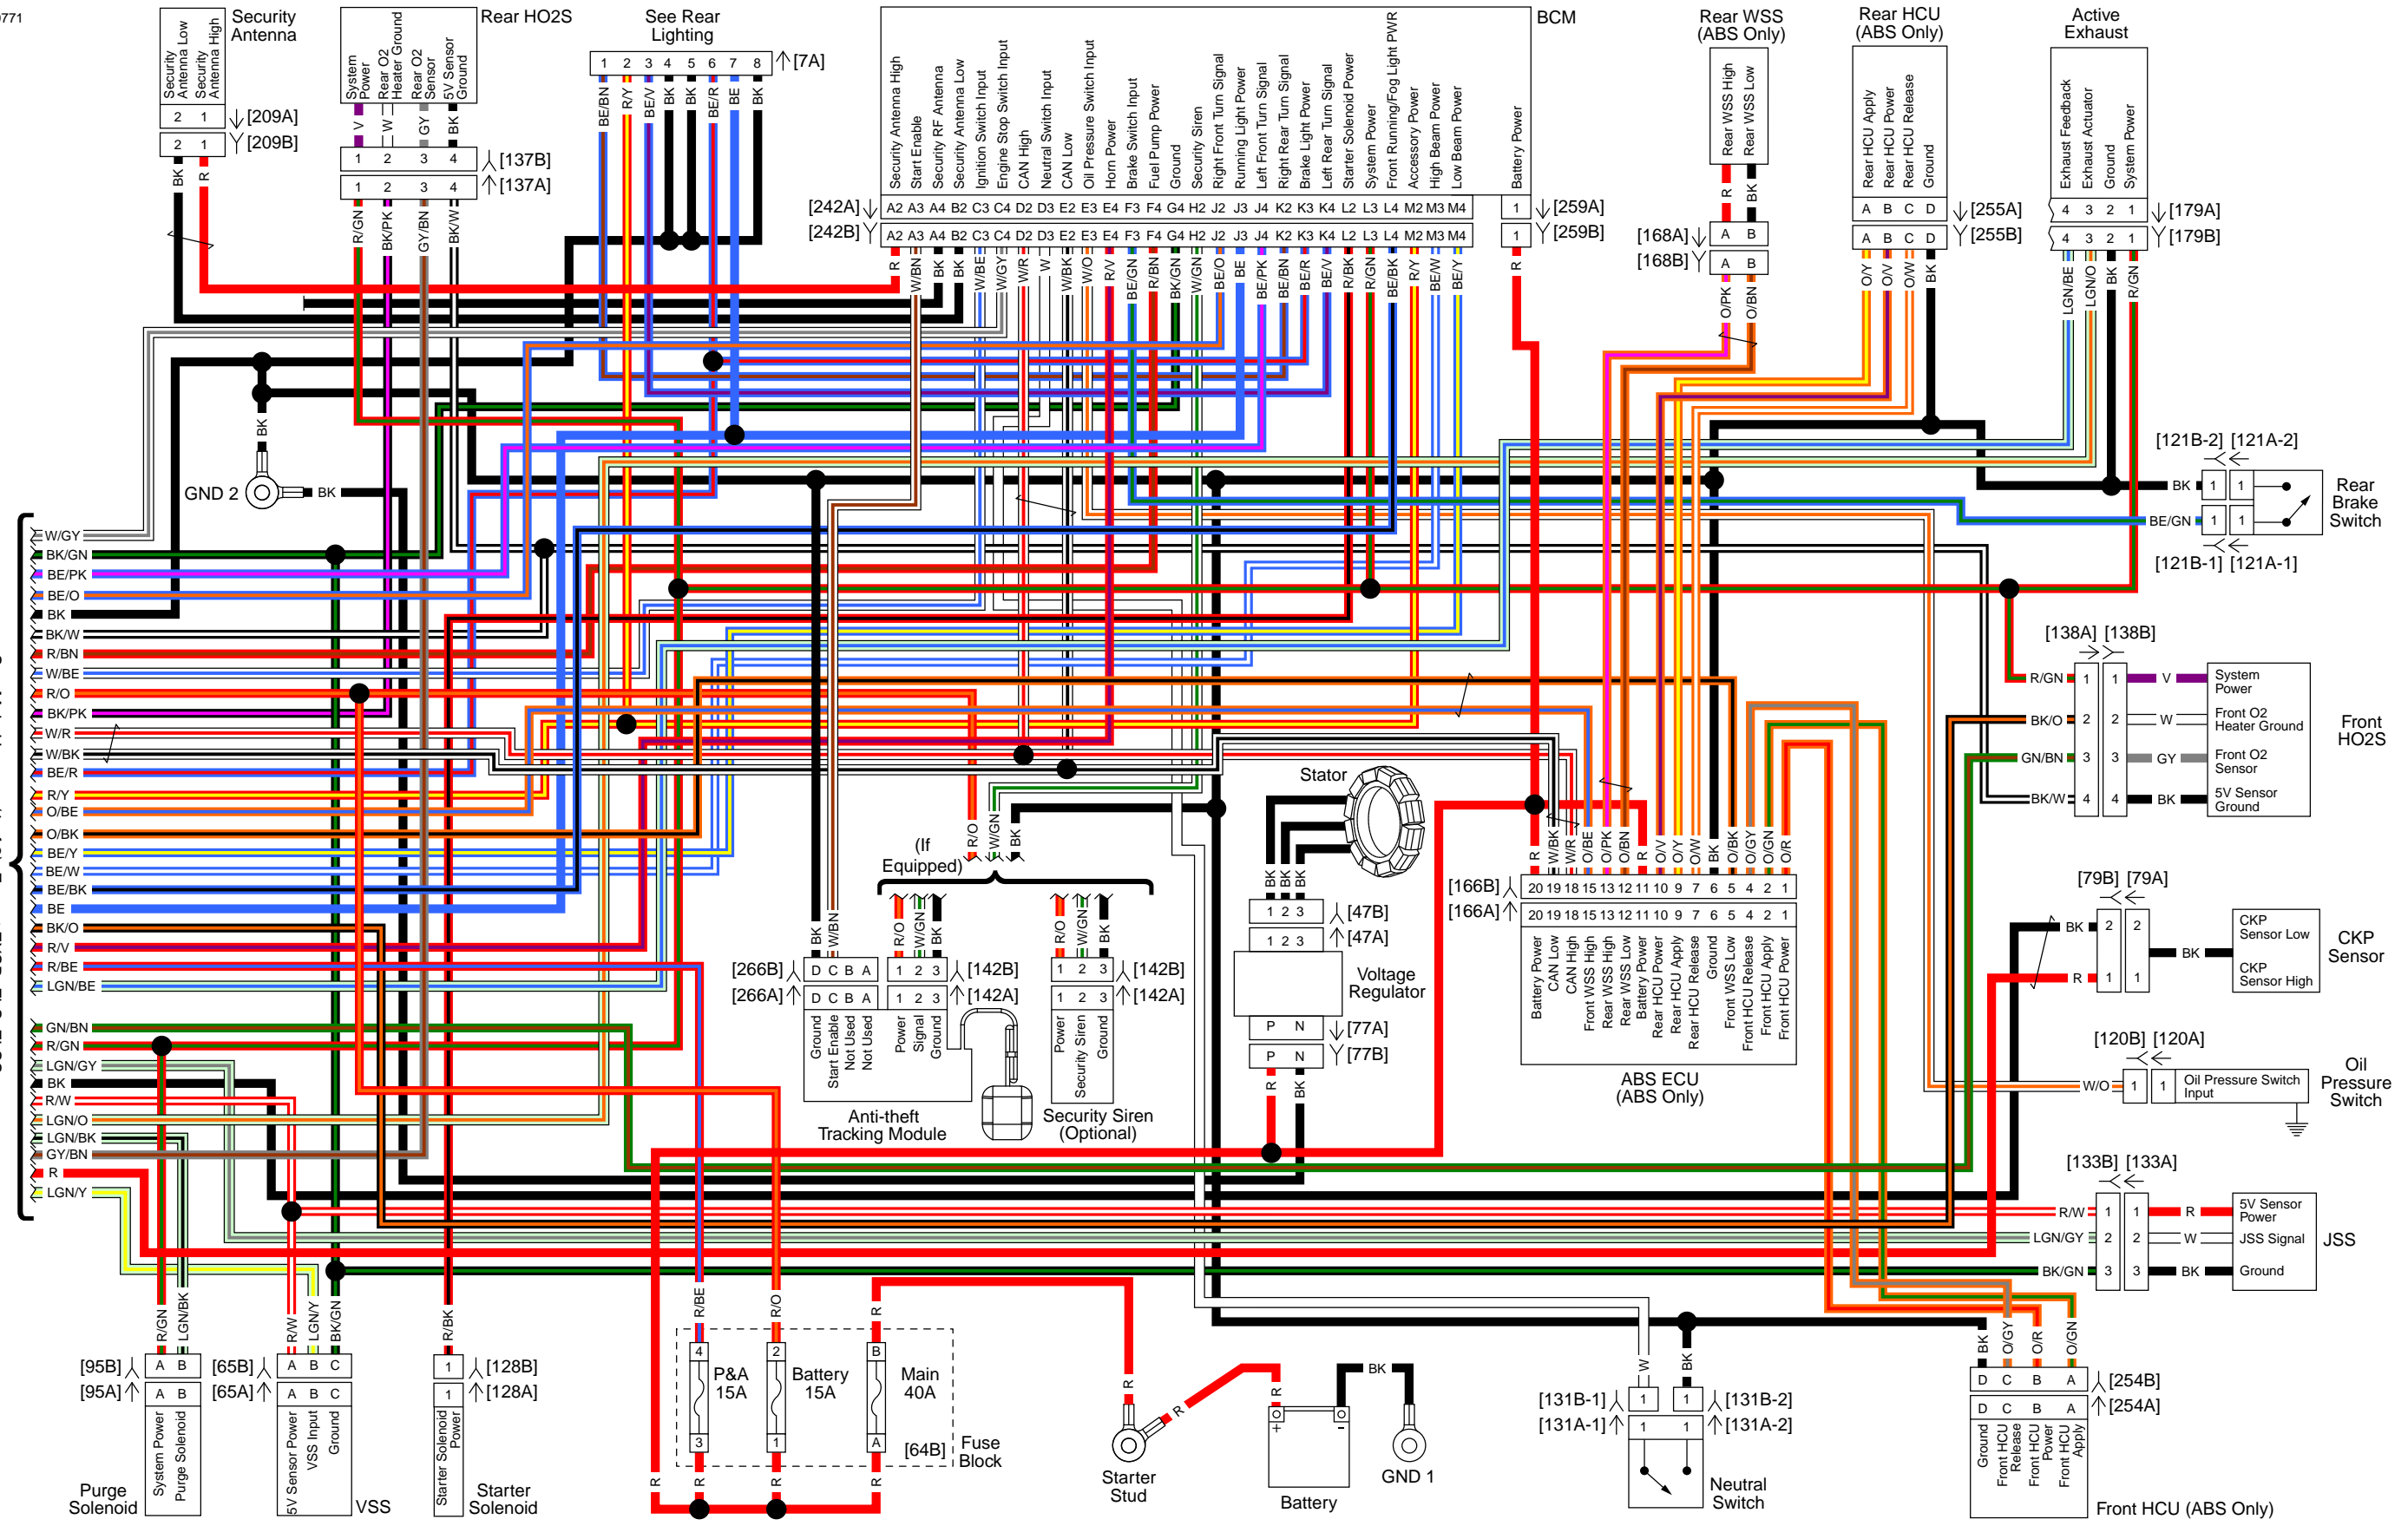

See Main Harness (1 of 2): Except FXSB, FLS, FLSS