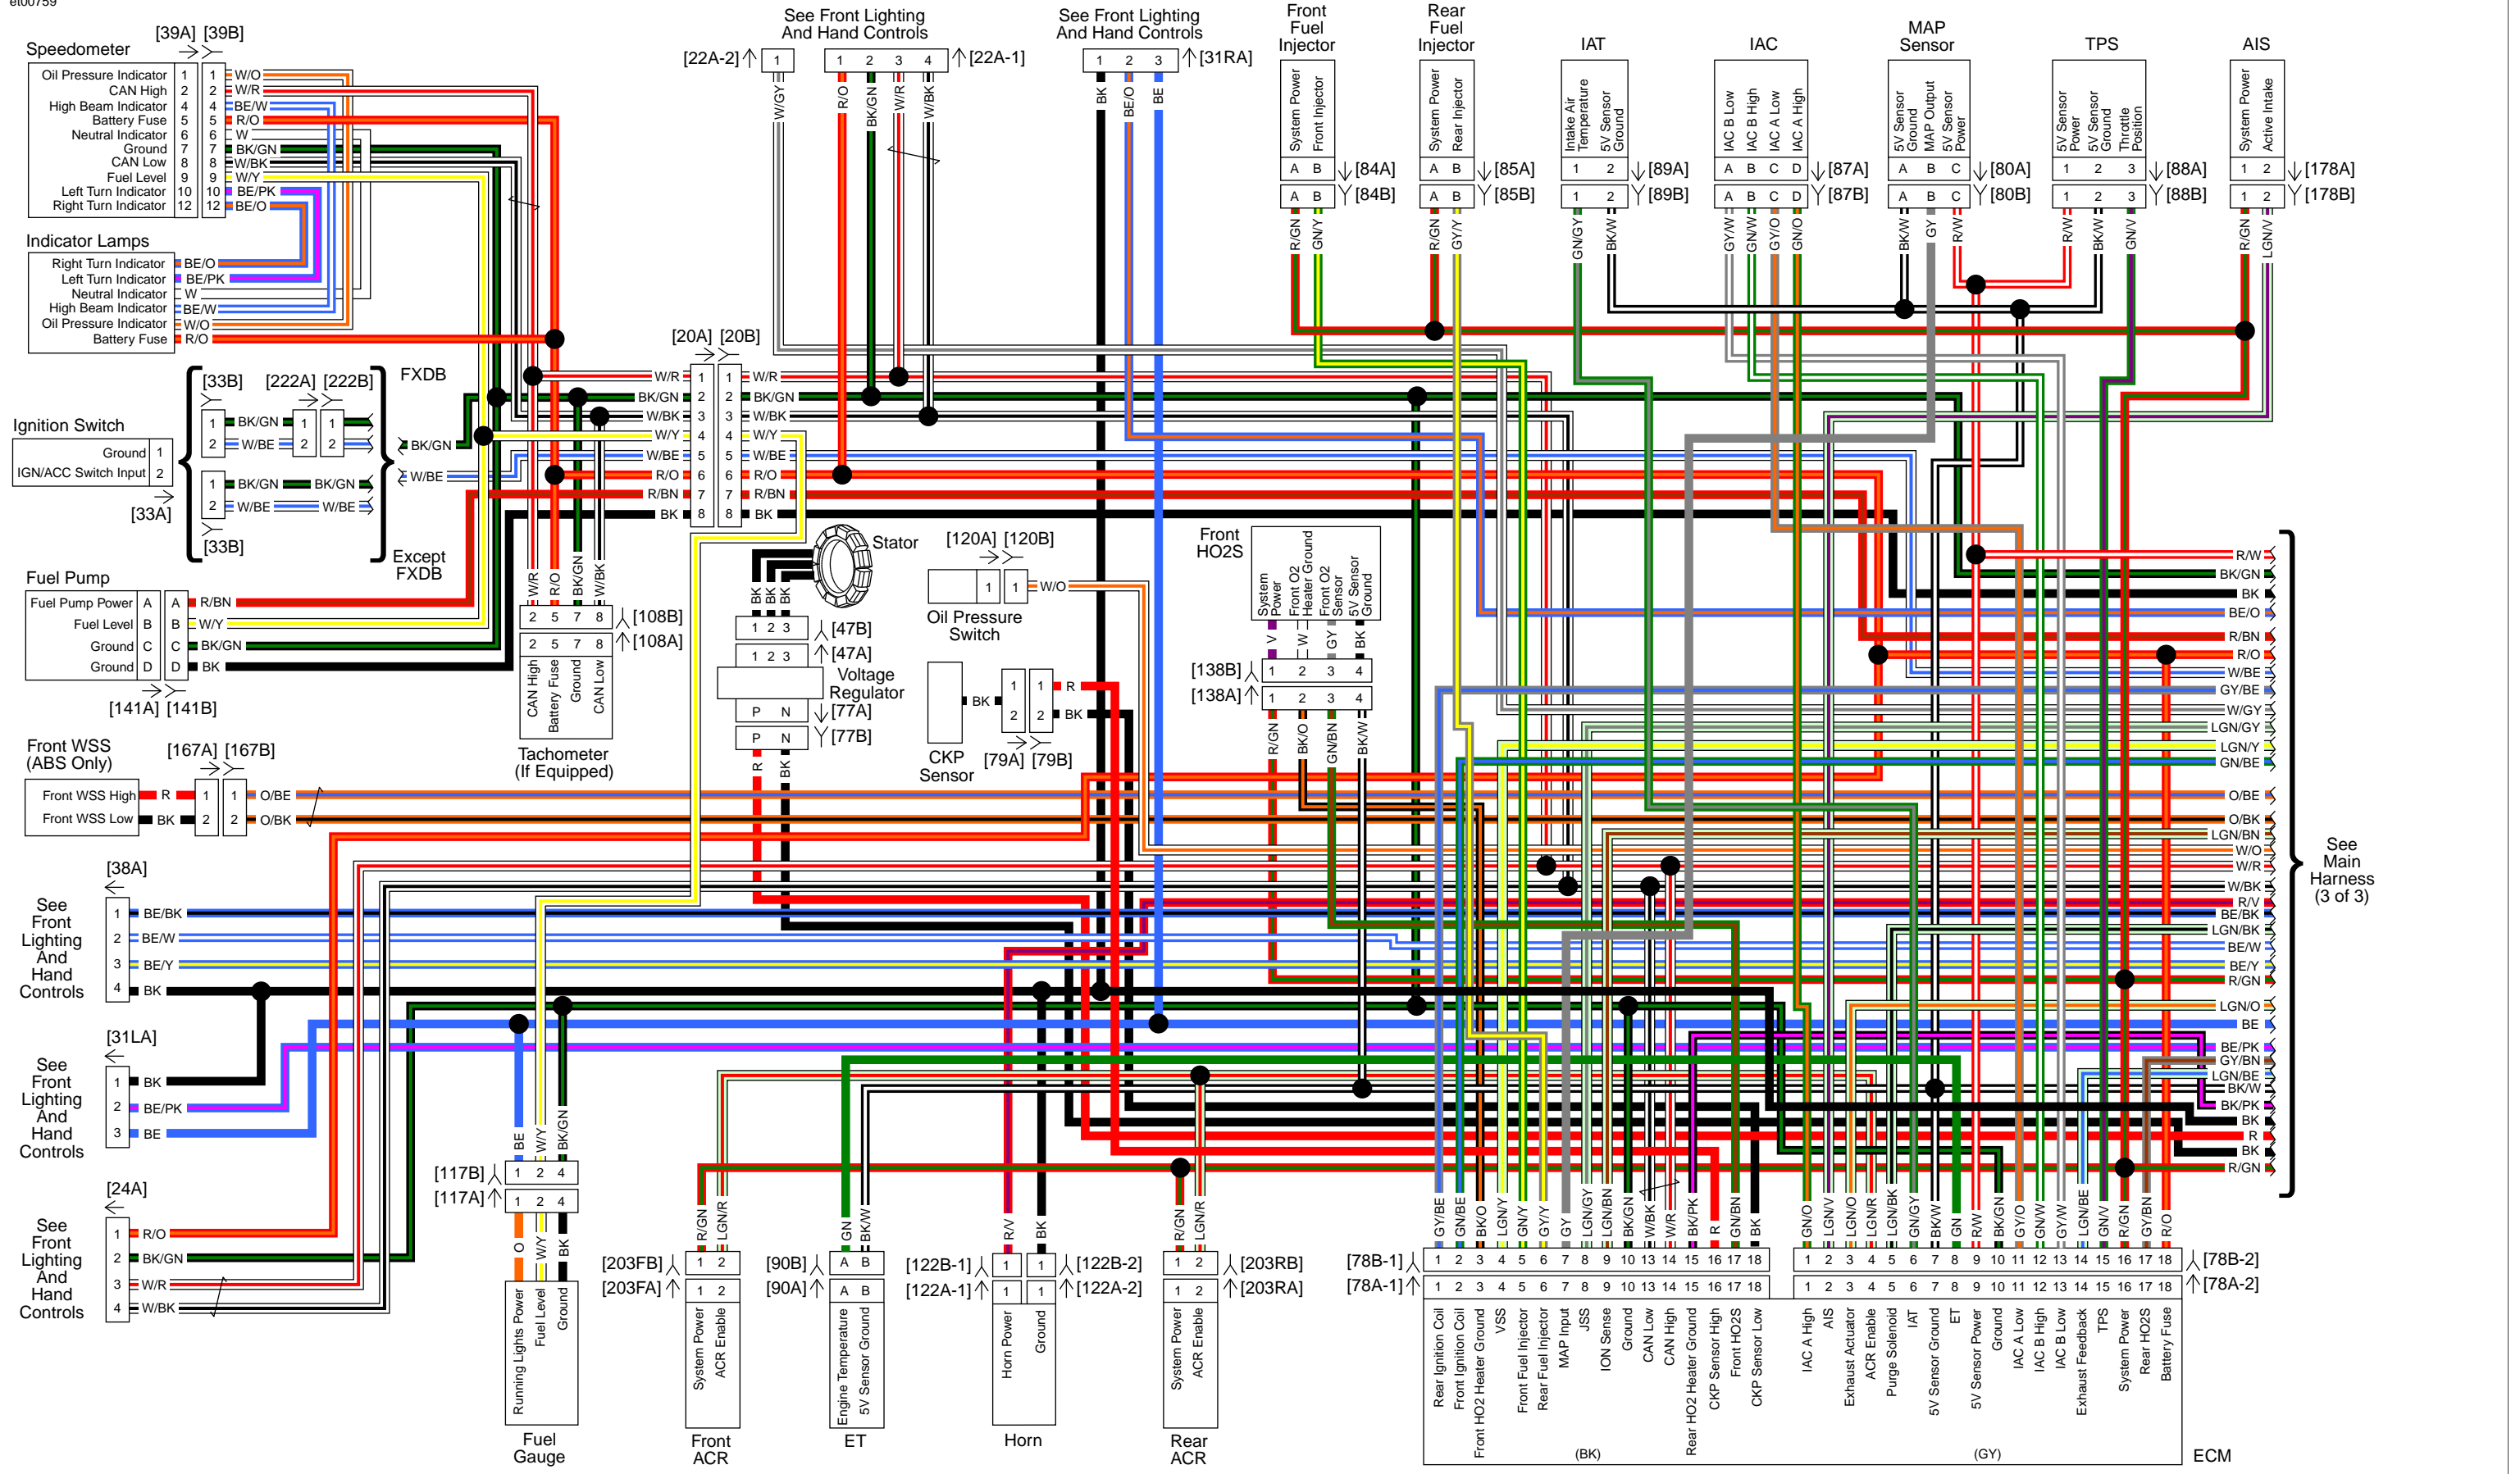

Front Lighting and Hand Controls: 2016 Dyna