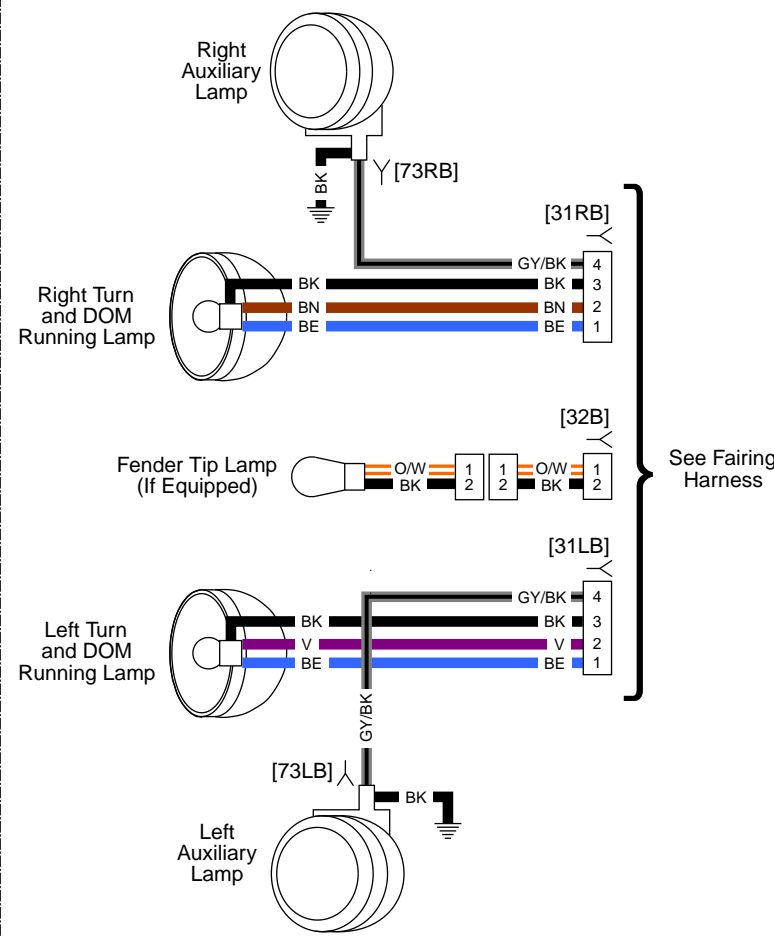

FLHTCUTG

Dual Headlamps

FLHTCUTG

FLRT

FLRT

Front Lighting and Hand Controls: 2016 Trike Models