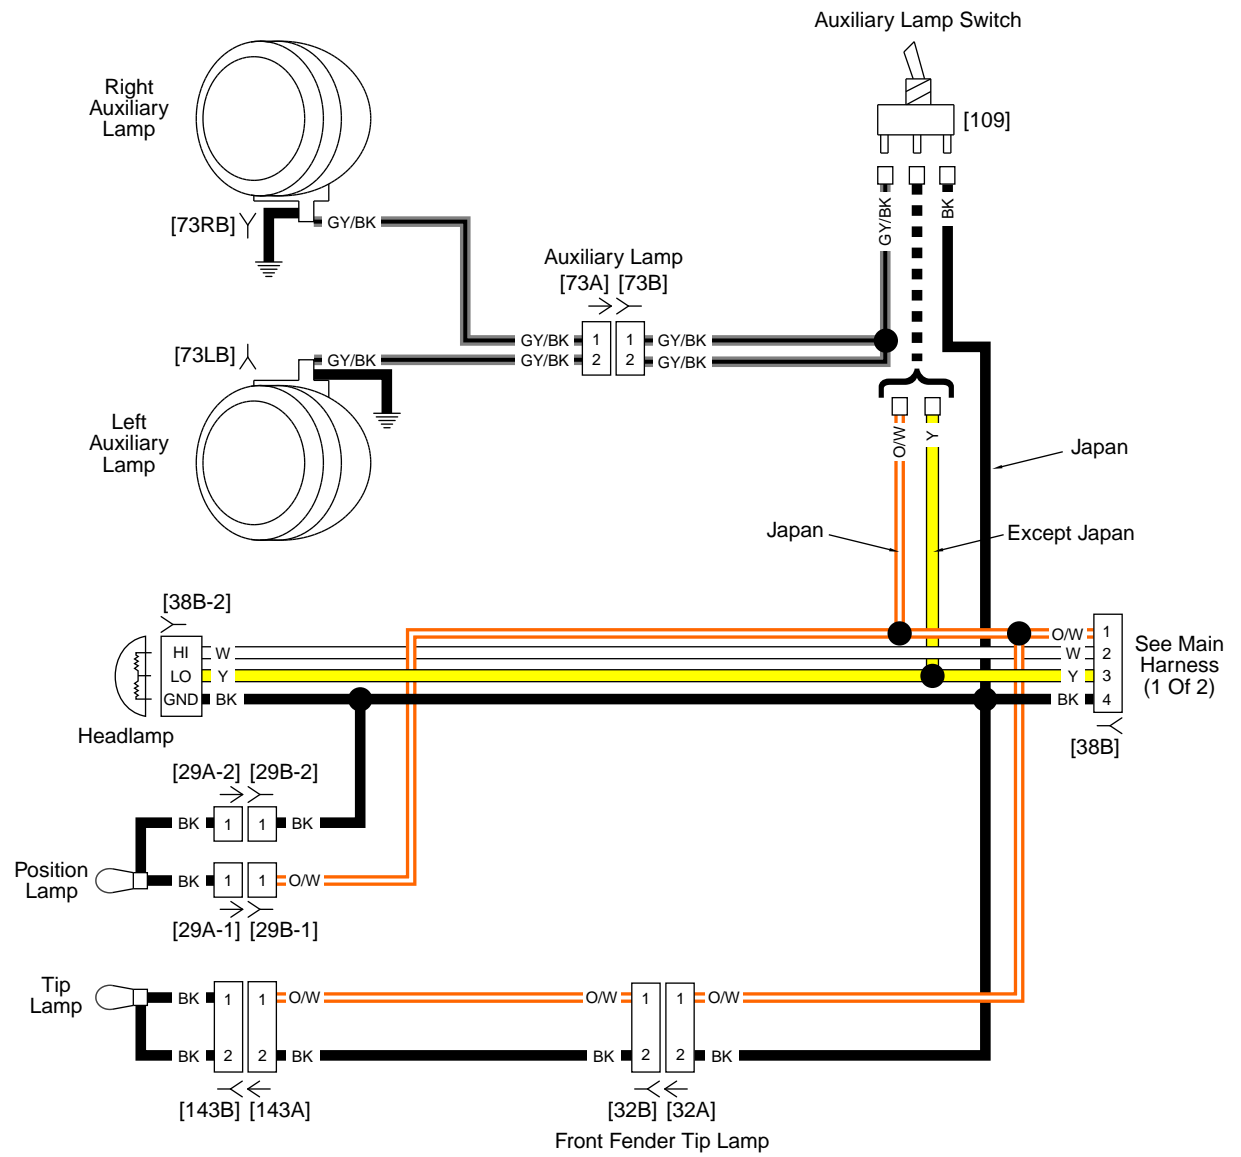

et00669

Front Lighting and Hand Controls: 2016 Dyna

Main Harness 1 of 3 (except FXDL): 2016 Dyna

Main Harness 2 of 3 (FXDL): 2016 Dyna

Main Harness 3 of 3: 2016 Dyna

Rear Lighting: 2016 Dyna

Front Lighting and Hand Controls: 2016 Softail