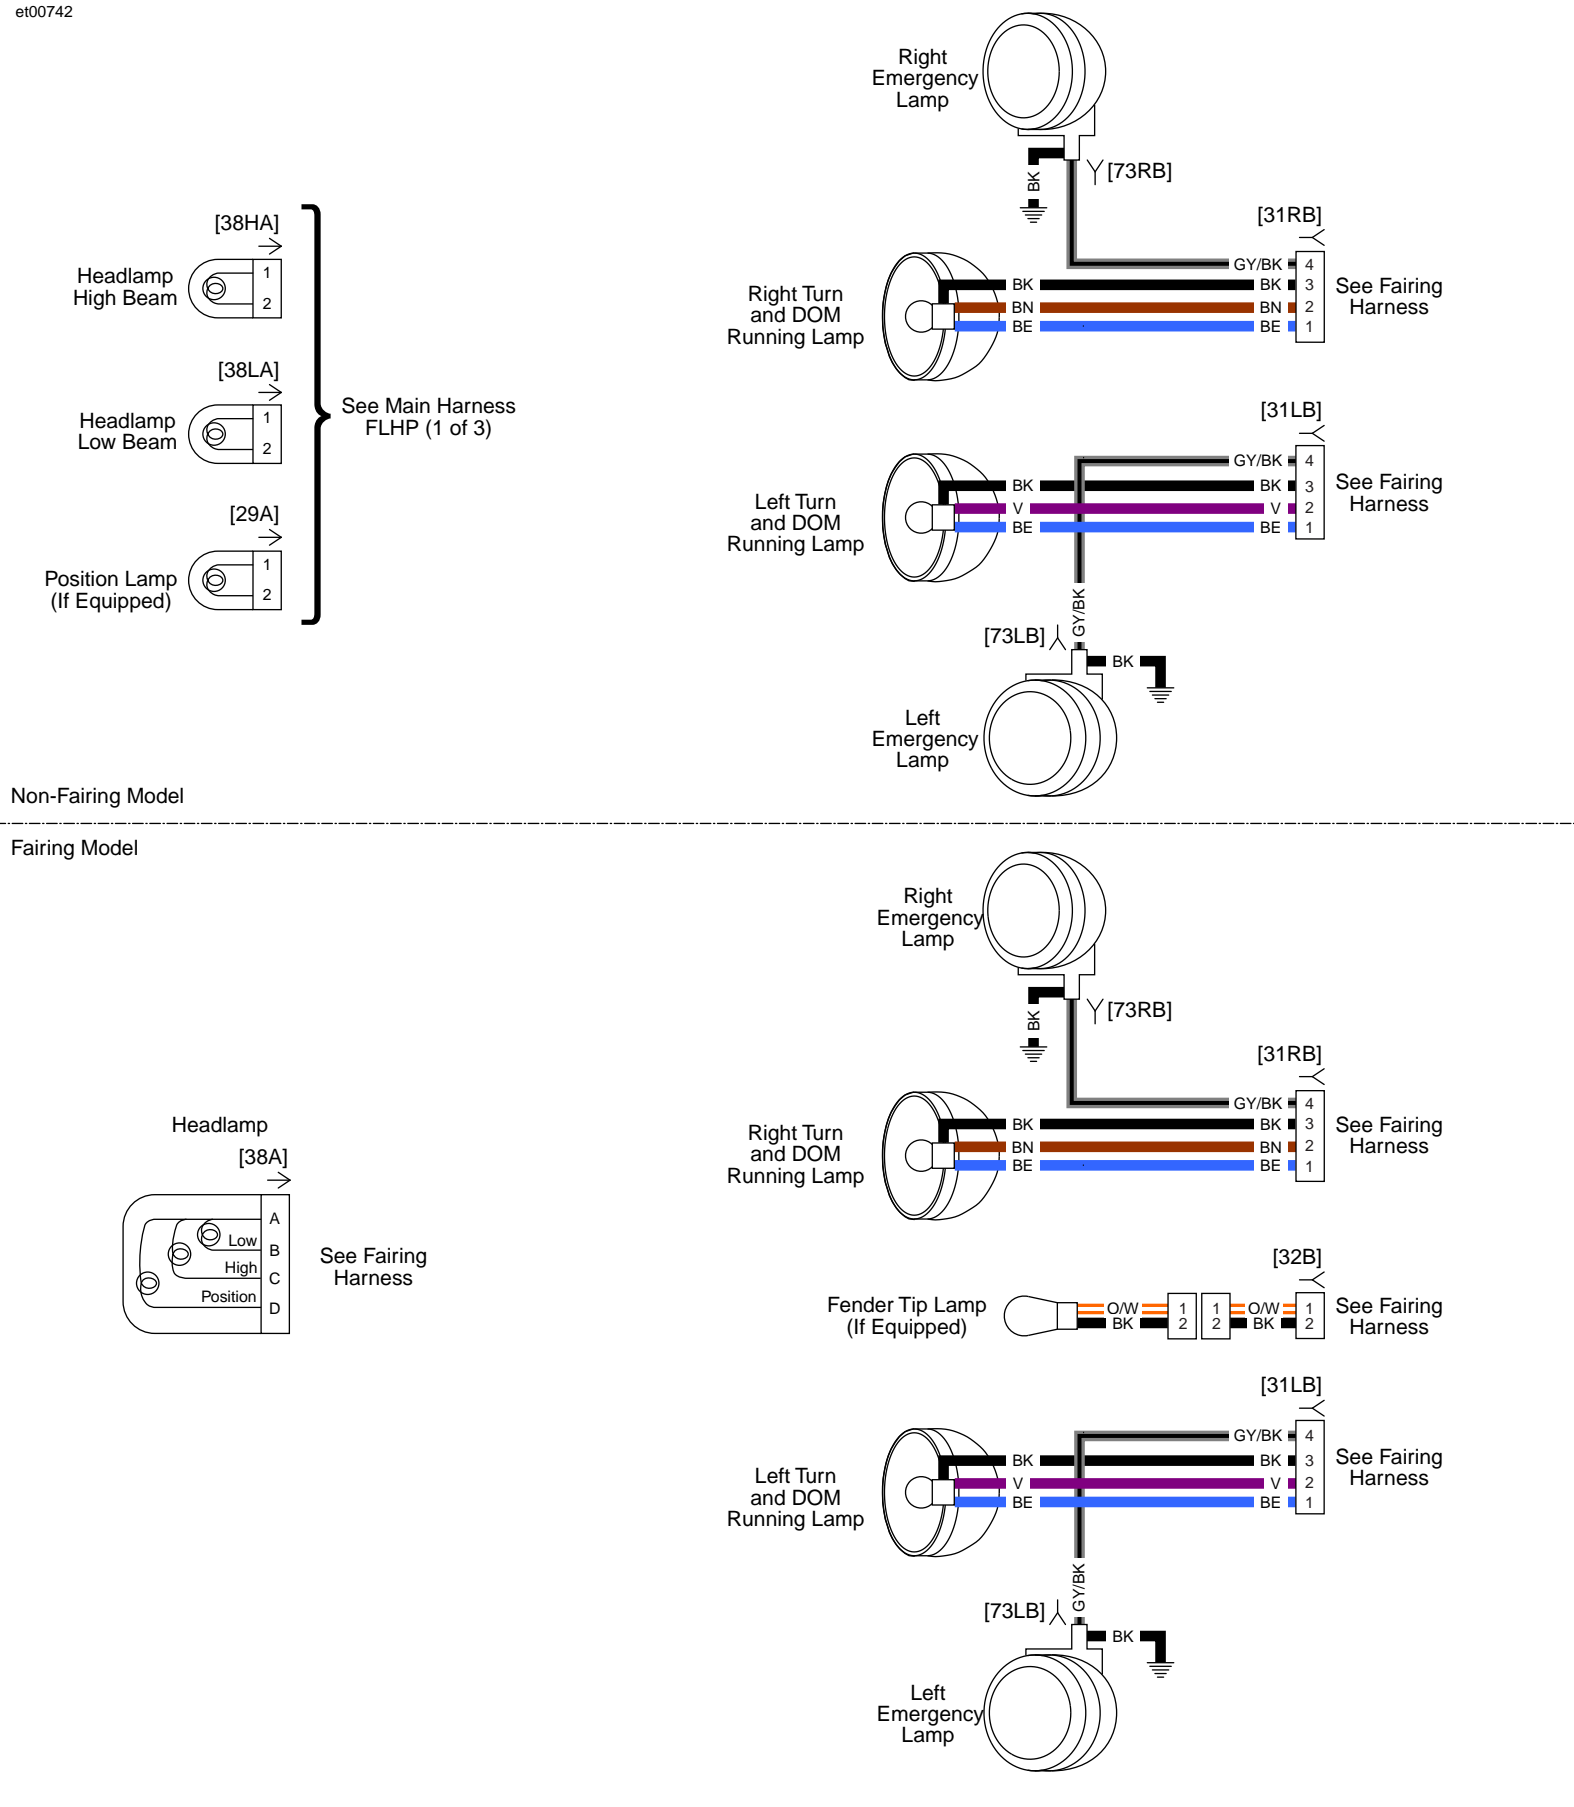

Main Harness FLHTCUTG (1 of 3): 2016 Trike Model

Main Harness FLHTCUTG (2 of 3): 2016 Trike Model

Main Harness FLHTCUTG (3 of 3): 2016 Trike Model

Main Harness FLRT (1 of 3): 2016 Trike Model

Main Harness FLRT (2 of 3): 2016 Trike Model

Main Harness FLRT (3 of 3): 2016 Trike Model

Rear Lighting: 2016 Trike Models

Radio: 2016 Trike Models

Reverse FLHTCUTG: 2016 Trike Model

Reverse FLRT: 2016 Trike Model

Front Lighting and Hand Controls: 2016 Police

Fairing Harness: 2016 FLHTP

Main Harness (1 of 3): 2016 FLHTP

Main Harness (2 of 3): 2016 FLHTP

Main Harness (3 of 3): 2016 FLHTP

See FLHP Main Harness (1 of 3)

See FLHP Main Harness (3 of 3)

Main Harness (2 of 3): 2016 FLHP

See Main Harness (4 of 4)

Main Harness (2 of 4): 2016 FLTRUSE

See Main Harness (2 of 4)

See Main Harness (1 of 4)

See Main Harness (4 of 4)

Main Harness (3 of 4): 2016 FLTRUSE

Main Harness (4 of 4): 2016 FLTRUSE