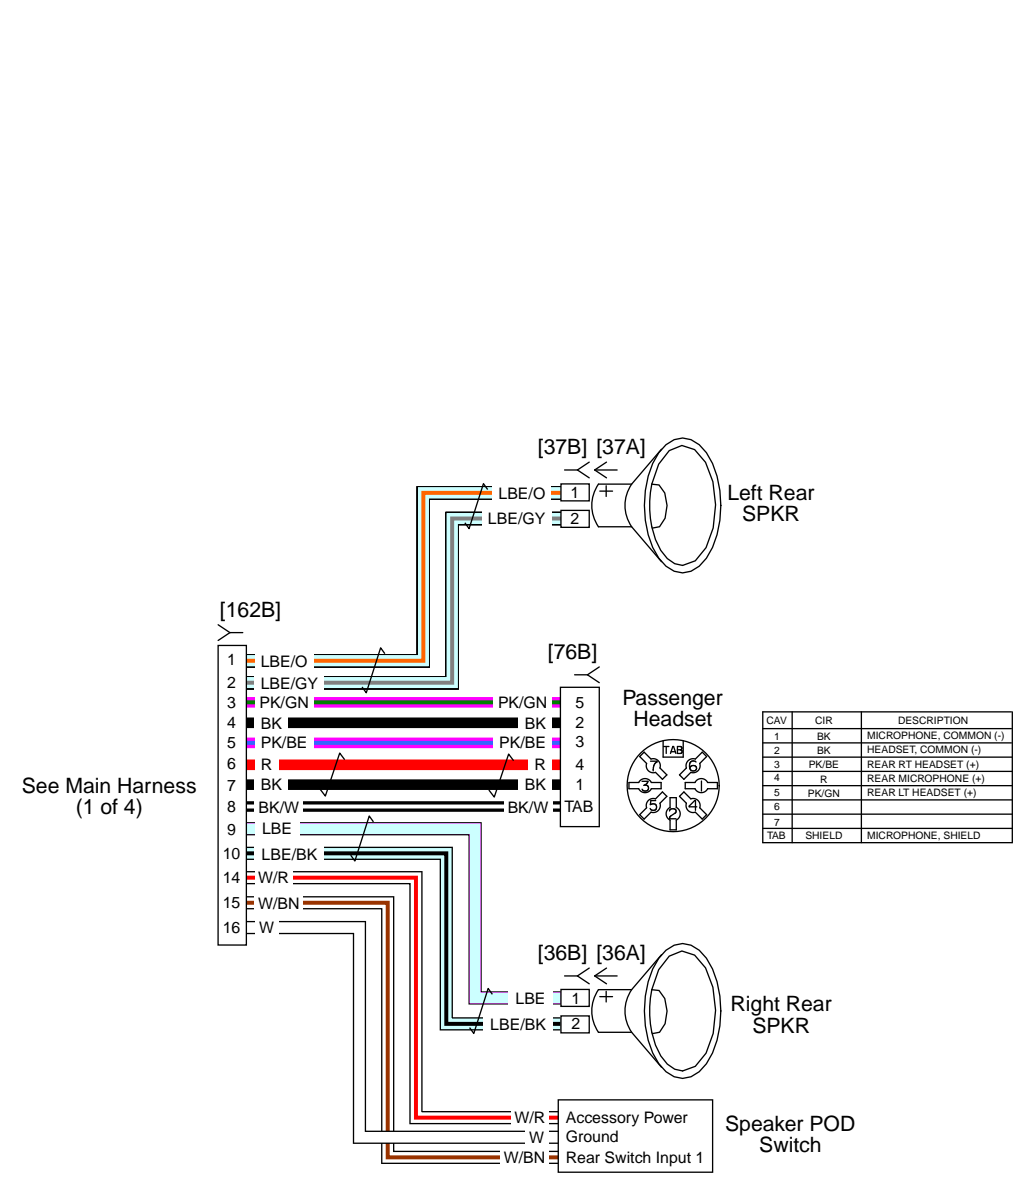

Fairing Harness: 2016 FLHTP

Main Harness (1 of 3): 2016 FLHTP

Main Harness (2 of 3): 2016 FLHTP

Main Harness (3 of 3): 2016 FLHTP

See FLHP Main Harness (1 of 3)

See FLHP Main Harness (3 of 3)

Main Harness (2 of 3): 2016 FLHP

See Main Harness (4 of 4)

Main Harness (2 of 4): 2016 FLTRUSE

See Main Harness (2 of 4)

See Main Harness (1 of 4)

See Main Harness (4 of 4)

Main Harness (3 of 4): 2016 FLTRUSE

Main Harness (4 of 4): 2016 FLTRUSE

Rear Lighting: 2016 FLTRUSE

Radio: 2016 FLTRUSE

Front Lighting and Hand Controls: 2016 FLHTKSE

Main Harness (1 of 4): 2016 FLHTKSE

Main Harness (2 of 4): 2016 FLHTKSE

Main Harness (3 of 4): 2016 FLHTKSE

Main Harness (4 of 4): 2016 FLHTKSE