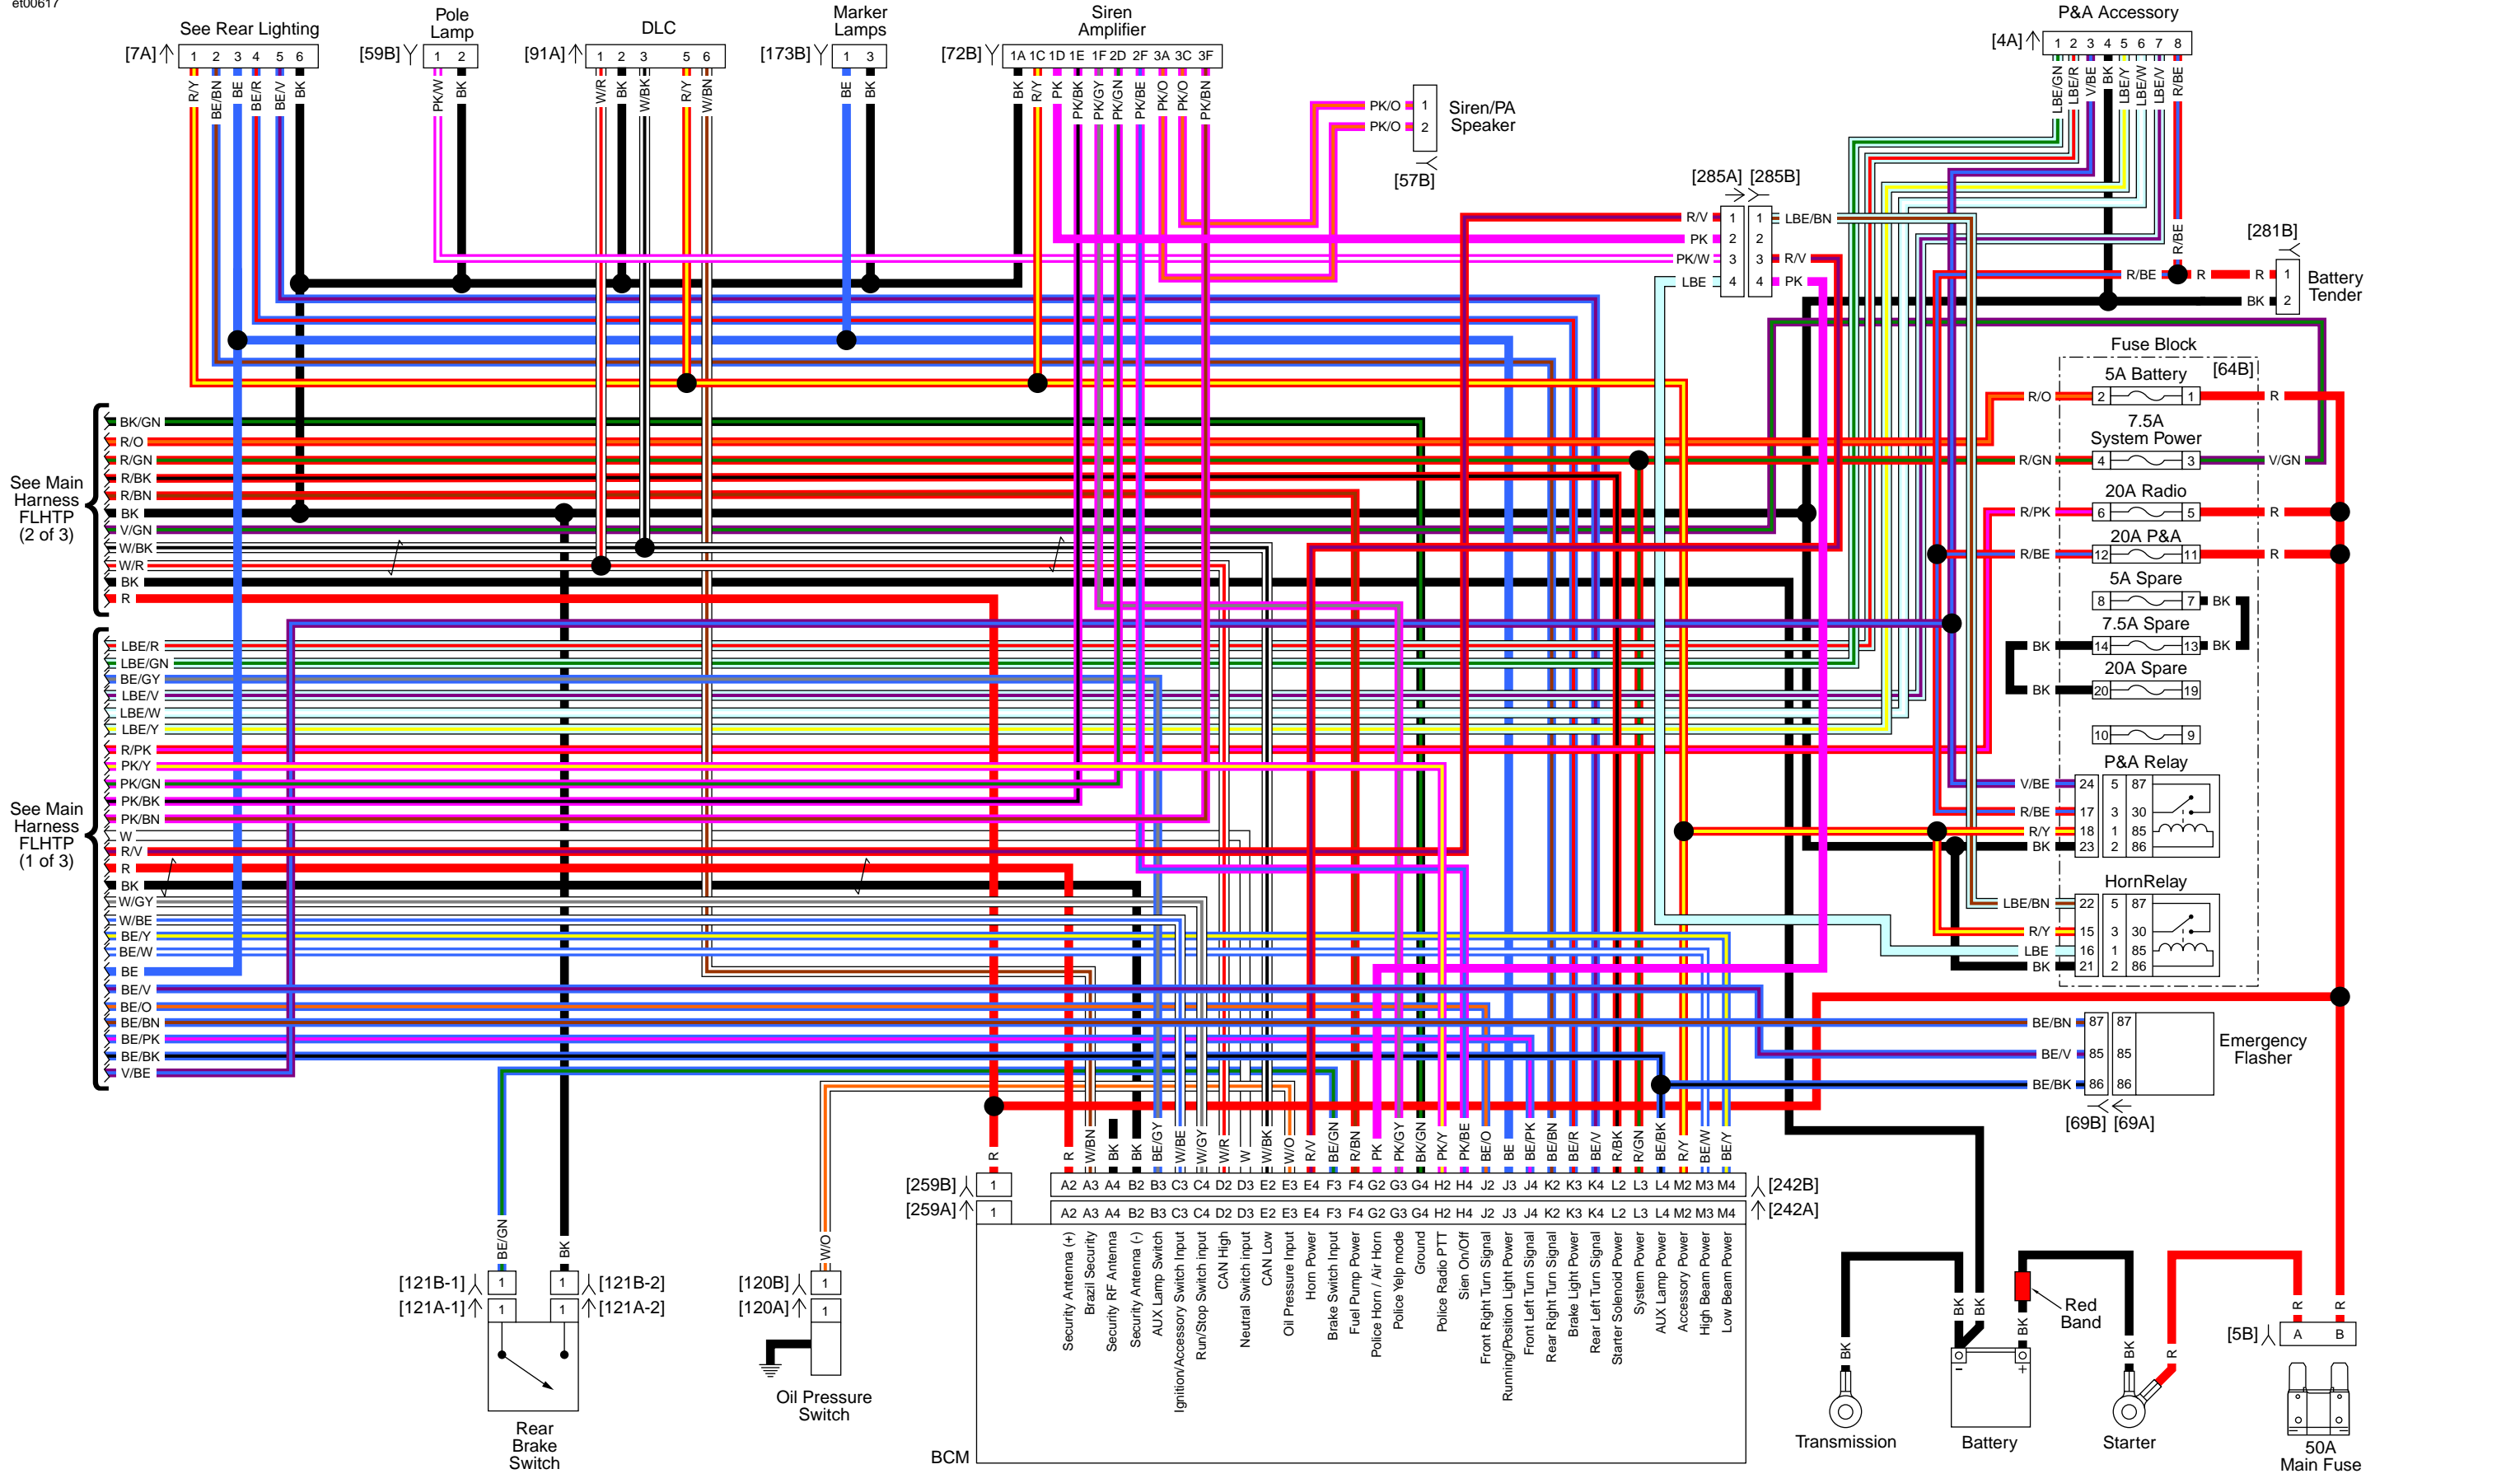

ABOUT THIS MANUAL

Wiring and Circuit Diagrams

The diagrams either show entire systems or specific circuits. The circuit specific diagrams only show the components and wiring in the system(s) listed in the diagram title. Always refer to the diagram title for diagram type.

Main Harness FLRT (3 of 3): 2016 Trike Model

Rear Lighting: 2016 Trike Models

Radio: 2016 Trike Models

Reverse FLHTCUTG: 2016 Trike Model

Reverse FLRT: 2016 Trike Model

Front Lighting and Hand Controls: 2016 Police

Fairing Harness: 2016 FLHTP

Main Harness (1 of 3): 2016 FLHTP

Main Harness (2 of 3): 2016 FLHTP

Main Harness (3 of 3): 2016 FLHTP

See FLHP Main Harness (1 of 3)

See FLHP Main Harness (3 of 3)

Main Harness (2 of 3): 2016 FLHP