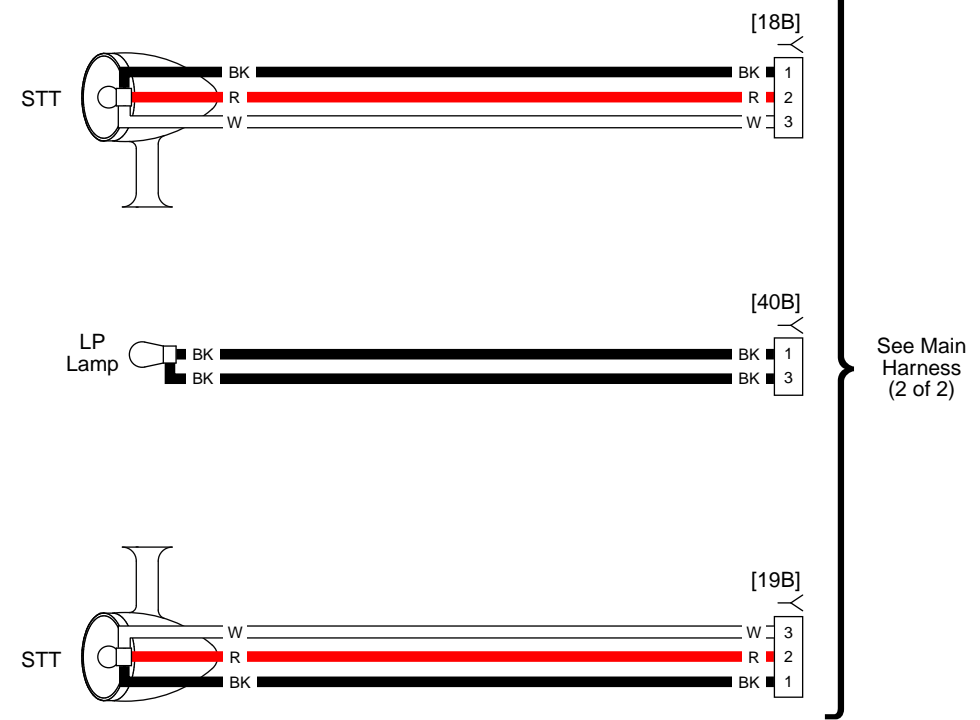

See Main Harness (2 of 2)

Main Harness 1 of 2: 2016 Sportster

Main Harness 2 of 2: 2016 Sportster

Single Stop Lamp LED

Dual Stop Lamp Bulb w/LED LP Lamp

Single Stop Lamp Bulb

Dual Stop Lamp LED

Rear Lighting: 2016 Sportster