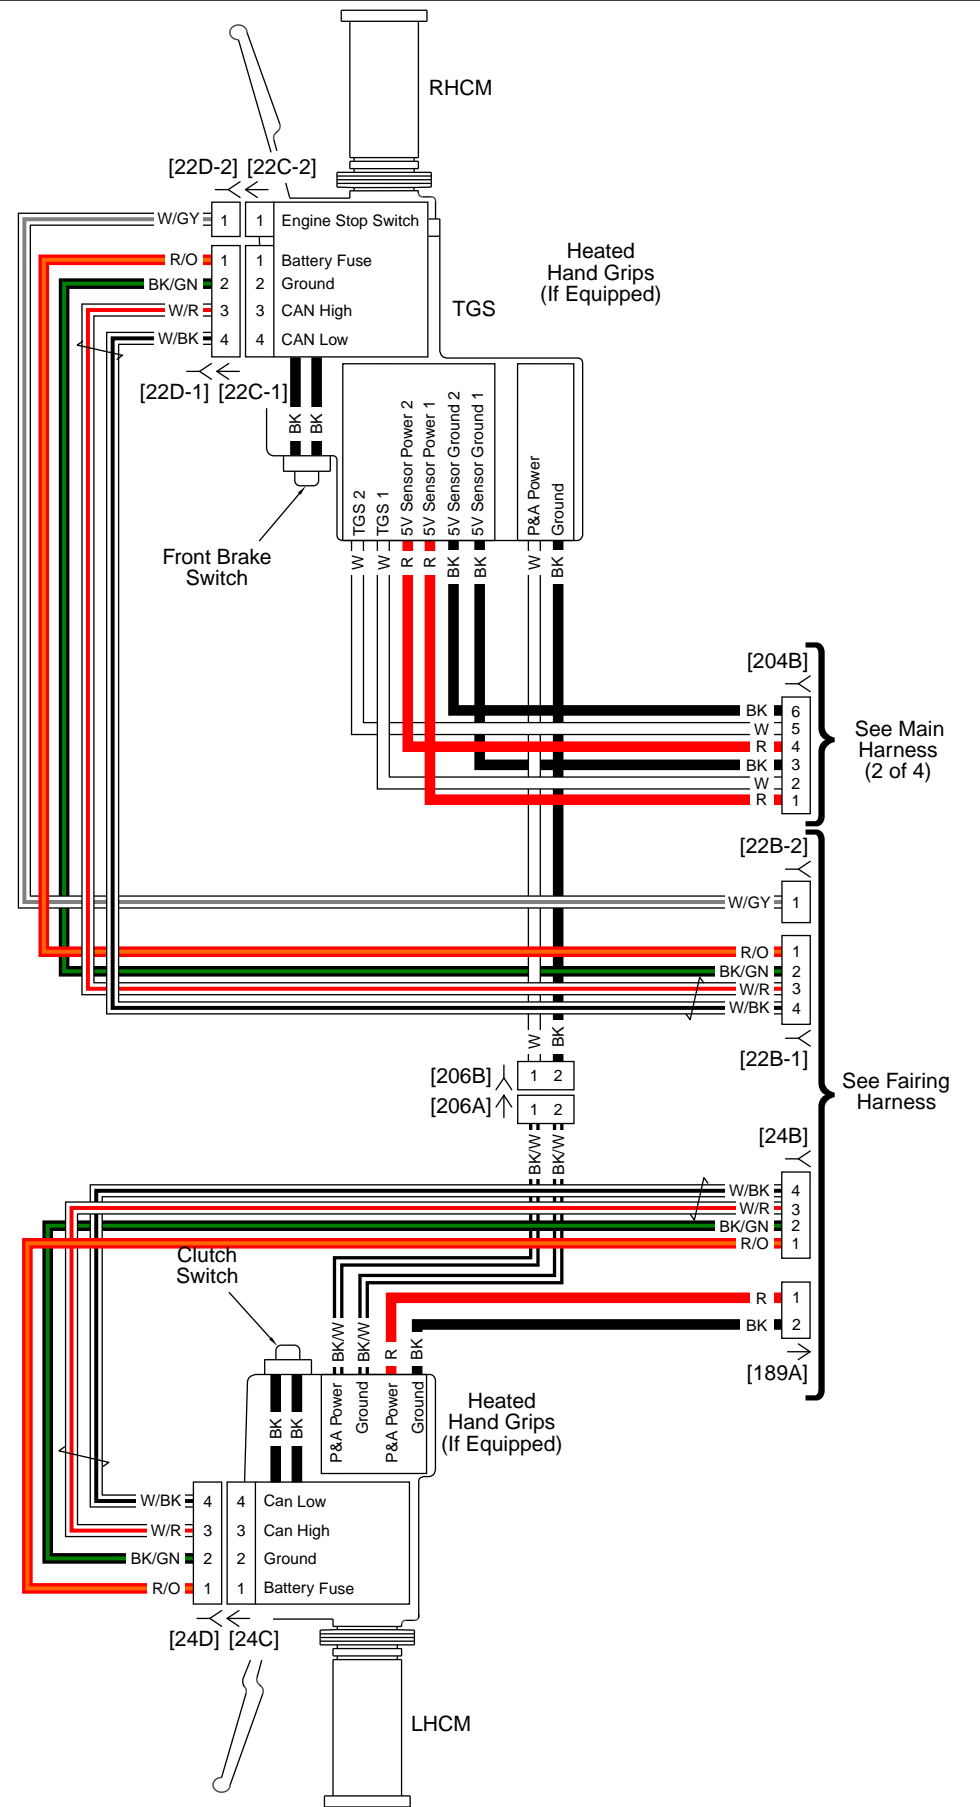

Troubleshooting

Once a problem has been isolated to a specific system or circuit, the circuit specific diagrams will simplify locating the problem.

NOTE

Harness part numbers may be included on some wiring diagrams. Use these numbers for reference purposes only. ALWAYS REFER TO THE PARTS CATALOG WHEN ORDERING WIRE HARNESES.

Fairing Harness: 2016 FLHTP

Main Harness (1 of 3): 2016 FLHTP

Main Harness (2 of 3): 2016 FLHTP

Main Harness (3 of 3): 2016 FLHTP

See FLHP Main Harness (1 of 3)

See FLHP Main Harness (3 of 3)

Main Harness (2 of 3): 2016 FLHP

See Main Harness (4 of 4)

Main Harness (2 of 4): 2016 FLTRUSE

See Main Harness (2 of 4)

See Main Harness (1 of 4)

See Main Harness (4 of 4)

Main Harness (3 of 4): 2016 FLTRUSE

Main Harness (4 of 4): 2016 FLTRUSE

Rear Lighting: 2016 FLTRUSE

Radio: 2016 FLTRUSE

Front Lighting and Hand Controls: 2016 FLHTKSE

Main Harness (1 of 4): 2016 FLHTKSE

Main Harness (2 of 4): 2016 FLHTKSE

Main Harness (3 of 4): 2016 FLHTKSE

Main Harness (4 of 4): 2016 FLHTKSE