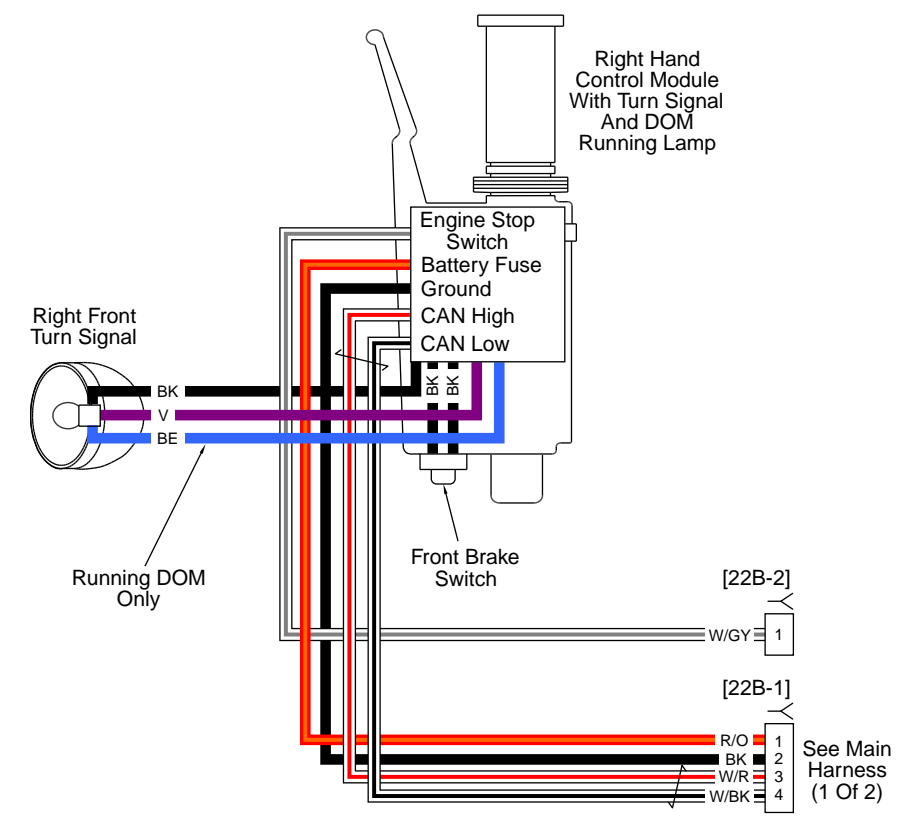

2016 Harley-Davidson FLHTKSE Model Service Manual Supplement (99500-16)

Front Lighting and Hand Controls: 2016 FLHTKSE.....	83
Fairing Harness: 2016 FLHTKSE.....	84
Main Harness (1 of 4): 2016 FLHTKSE.....	85
Main Harness (2 of 4): 2016 FLHTKSE.....	86
Main Harness (3 of 4): 2016 FLHTKSE.....	87
Main Harness (4 of 4): 2016 FLHTKSE.....	88
Rear Lighting: 2016 FLHTKSE.....	89
Radio: 2016 FLHTKSE.....	90

2016 Harley-Davidson FLHXSE Model Service Manual Supplement (99600-16)

Front Lighting and Hand Controls: 2016 FLHXSE.....	91
Fairing Harness: 2016 FLHXSE.....	92
Main Harness (1 of 4): 2016 FLHXSE.....	93
Main Harness (2 of 4): 2016 FLHXSE.....	94
Main Harness (3 of 4): 2016 FLHXSE.....	95
Main Harness (4 of 4): 2016 FLHXSE.....	96
Rear Lighting: 2016 FLHXSE.....	97
Radio (1 of 2): 2016 FLHXSE.....	98
Radio (2 of 2): 2016 FLHXSE.....	99

et00669