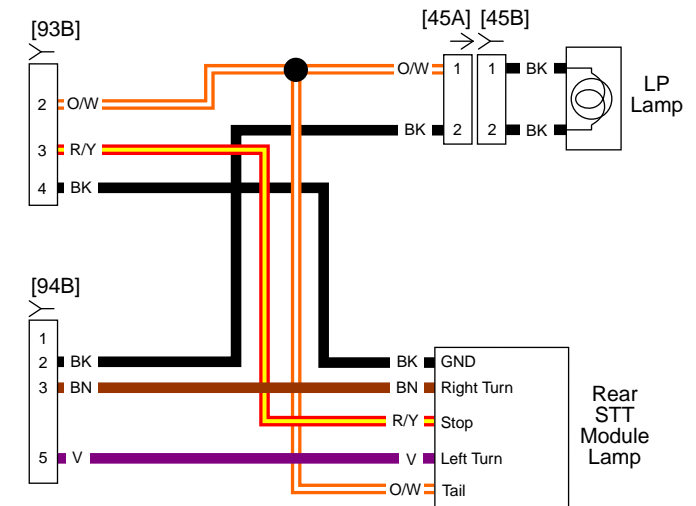

Main Harness (2 of 2): 2016 V-Rod

VRSCDX (DOM)

VRSCF (DOM)

VRSCDX (HDI)

VRSCF (HDI)

Rear Lighting: 2016 V-Rod

Lighting and Hand Controls: 2016 Street

Main Harness (1 of 2): 2016 Street