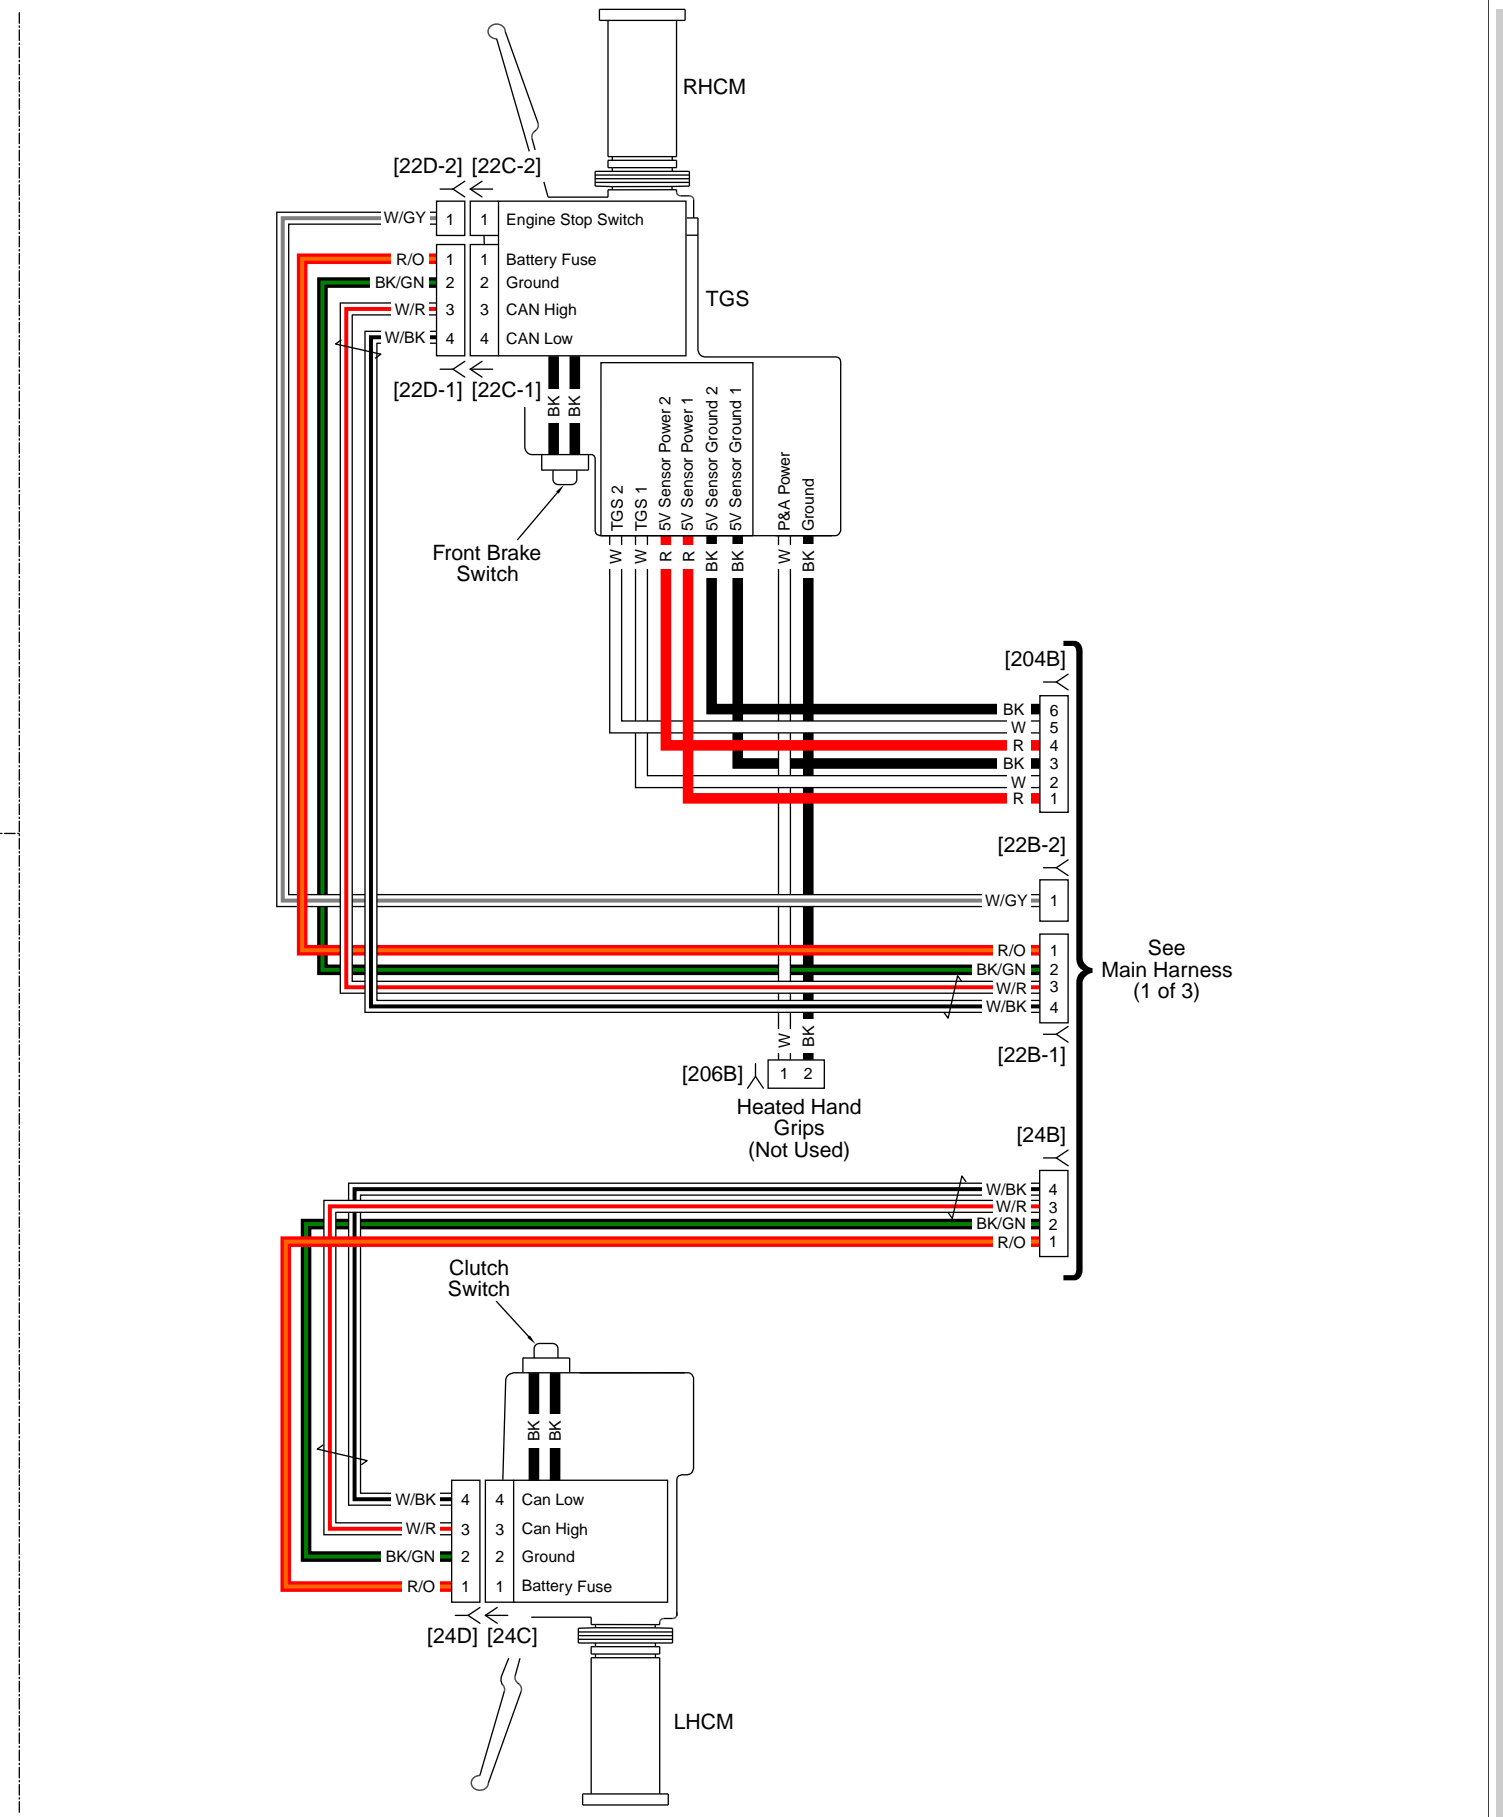

ABOUT THIS MANUAL

Wiring and Circuit Diagrams

The diagrams either show entire systems or specific circuits. The circuit specific diagrams only show the components and wiring in the system(s) listed in the diagram title. Always refer to the diagram title for diagram type.

Main Harness FLHTCUTG (1 of 3): 2016 Trike Model

Main Harness FLHTCUTG (2 of 3): 2016 Trike Model

Main Harness FLHTCUTG (3 of 3): 2016 Trike Model

Main Harness FLRT (1 of 3): 2016 Trike Model

Main Harness FLRT (2 of 3): 2016 Trike Model

Main Harness FLRT (3 of 3): 2016 Trike Model

Rear Lighting: 2016 Trike Models

Radio: 2016 Trike Models

Reverse FLHTCUTG: 2016 Trike Model

Reverse FLRT: 2016 Trike Model

Front Lighting and Hand Controls: 2016 Police

Fairing Harness: 2016 FLHTP

Main Harness (1 of 3): 2016 FLHTP

Main Harness (2 of 3): 2016 FLHTP

Main Harness (3 of 3): 2016 FLHTP

See FLHP Main Harness (1 of 3)

See FLHP Main Harness (3 of 3)

Main Harness (2 of 3): 2016 FLHP