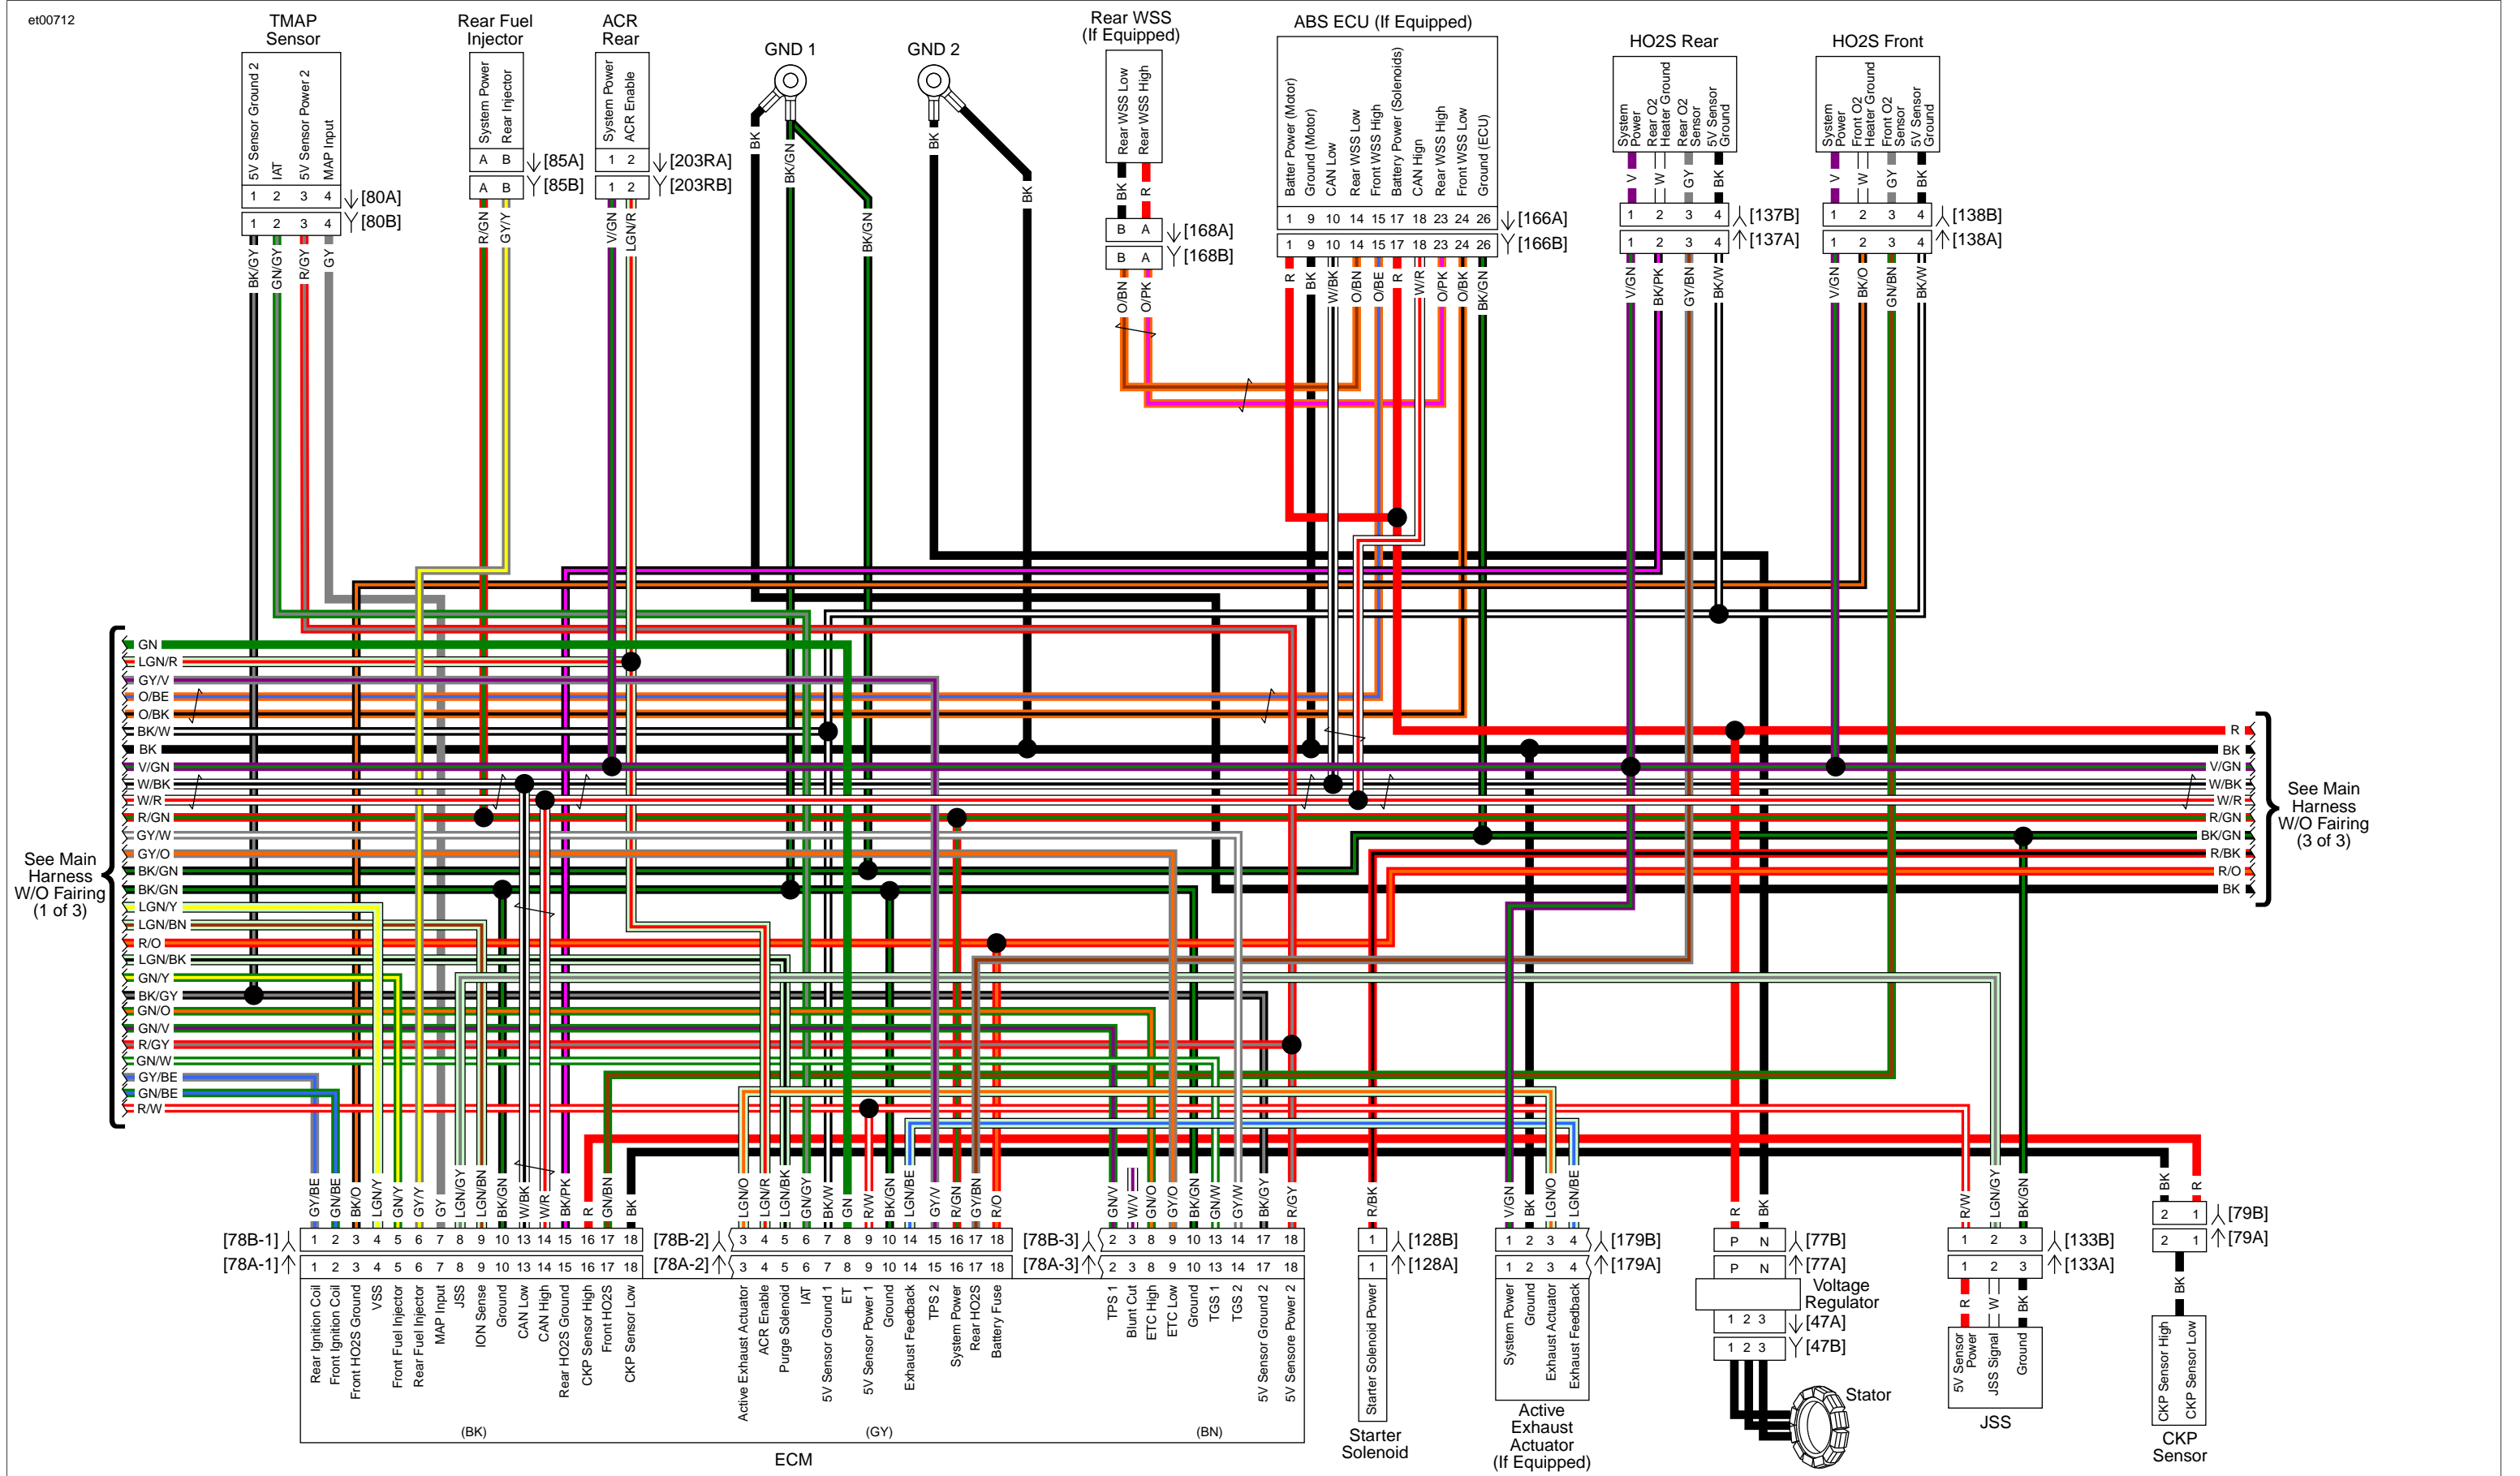

Fairing Harness FLT: 2016 Touring

See Main Harness FLH With Fairing Page 2 of 3

See Main Harness FLH With Fairing Page 3 of 3

Main Harness FLH (1 of 3): 2016 Touring (with Fairing)

Main Harness FLH (3 of 3): 2016 Touring (with Fairing)

See Main Harness FLT Page (2 of 3)

See Main Harness FLT Page (3 of 3)

Main Harness FLT (1 of 3): 2016 Touring

Main Harness FLT (2 of 3): 2016 Touring

Main Harness FLT (3 of 3): 2016 Touring

Main Harness (1 of 3): 2016 Touring (without Fairing)

See Main Harness W/O Fairing (1 of 3)

See Main Harness W/O Fairing (3 of 3)

Main Harness (2 of 3): 2016 Touring (without Fairing)

Main Harness (3 of 3): 2016 Touring (without Fairing)

Rear Lighting: 2016 Touring