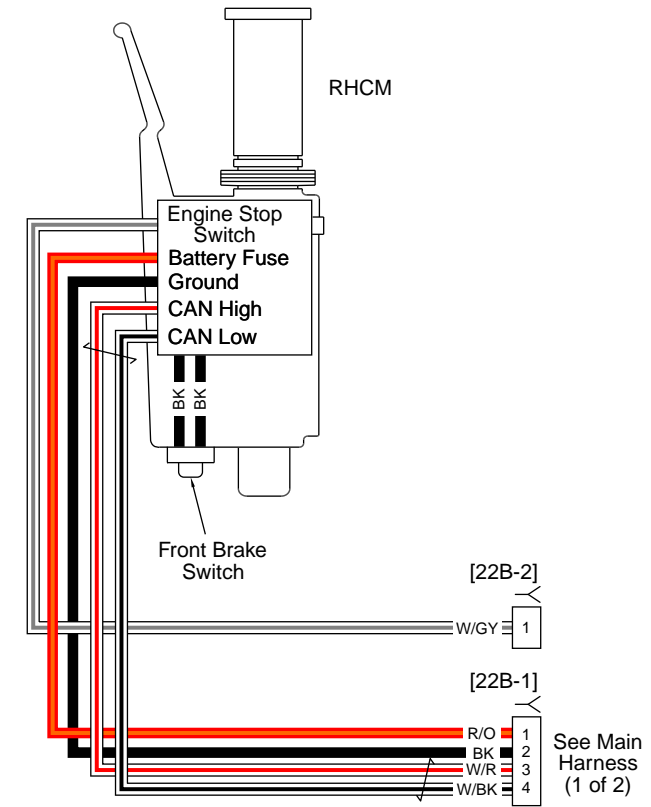

OE Radio: 2016 Touring (FLHX/S)

OE Radio: 2016 Touring (FLT)

P&A Radio with 1 Amp: 2016 Touring

P&A Radio with 2 Amps (1 of 2): 2016 Touring

To Main Harness

P&A Radio with 2 Amps (2 of 2): 2016 Touring

Front Lighting and Hand Controls: 2016 Sportster