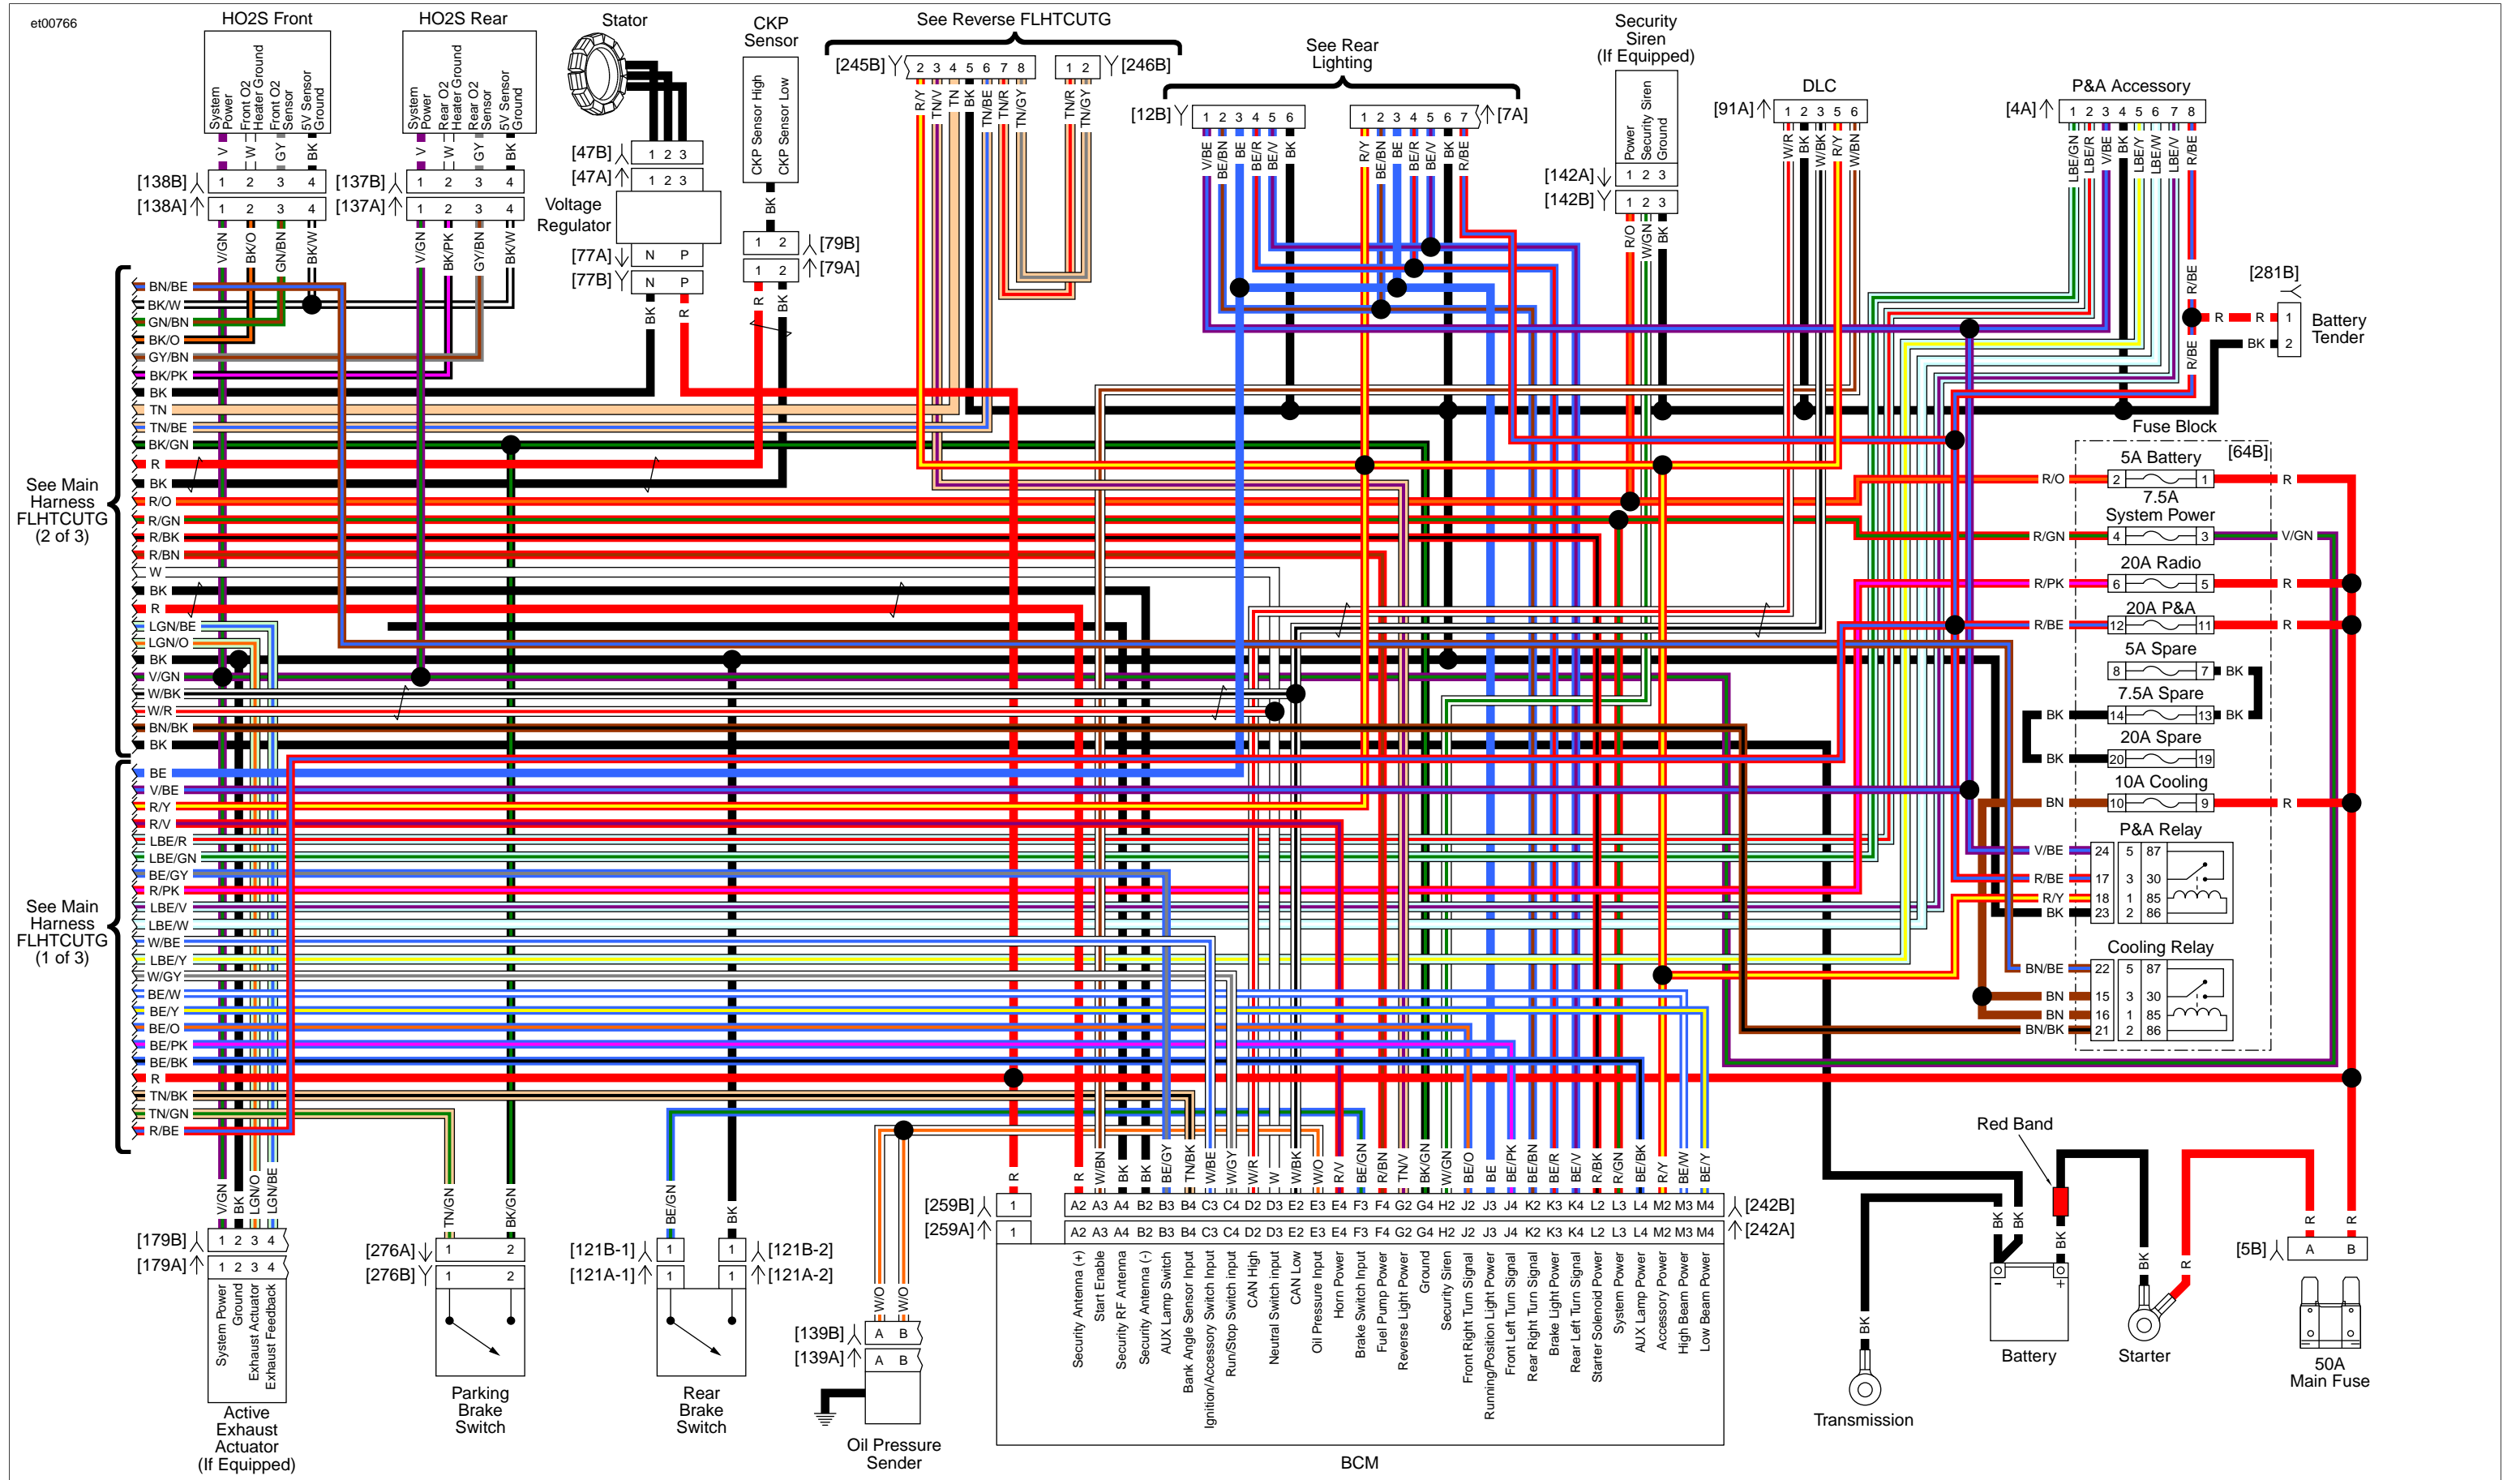

Main Harness FLHTCUTG (2 of 3): 2016 Trike Model