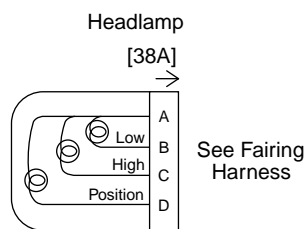

Main Harness (2 of 2): 2016 Street

FLHTCUTG

Dual Headlamps

FLHTCUTG

FLRT

FLRT

Front Lighting and Hand Controls: 2016 Trike Models

Fairing Harness FLHTCUTG: 2016 Trike Model

Main Harness FLHTCUTG (1 of 3): 2016 Trike Model

Main Harness FLHTCUTG (2 of 3): 2016 Trike Model

Main Harness FLHTCUTG (3 of 3): 2016 Trike Model

Main Harness FLRT (1 of 3): 2016 Trike Model

Main Harness FLRT (2 of 3): 2016 Trike Model