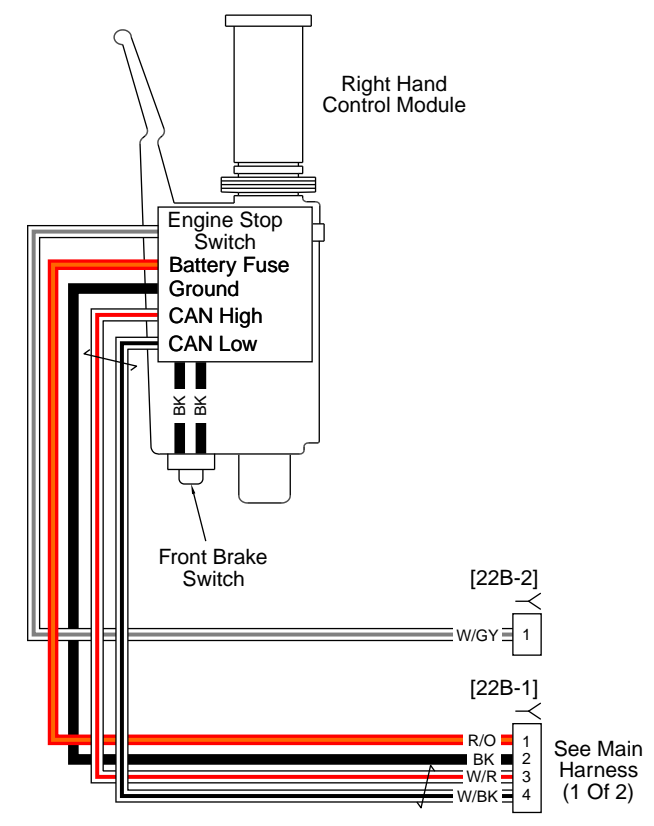

2016 Harley-Davidson FLHTKSE Model Service Manual Supplement (99500-16)

Front Lighting and Hand Controls: 2016 FLHTKSE.....	83
Fairing Harness: 2016 FLHTKSE.....	84
Main Harness (1 of 4): 2016 FLHTKSE.....	85
Main Harness (2 of 4): 2016 FLHTKSE.....	86
Main Harness (3 of 4): 2016 FLHTKSE.....	87
Main Harness (4 of 4): 2016 FLHTKSE.....	88
Rear Lighting: 2016 FLHTKSE.....	89
Radio: 2016 FLHTKSE.....	90

2016 Harley-Davidson FLHXSE Model Service Manual Supplement (99600-16)

Front Lighting and Hand Controls: 2016 FLHXSE.....	91
Fairing Harness: 2016 FLHXSE.....	92
Main Harness (1 of 4): 2016 FLHXSE.....	93
Main Harness (2 of 4): 2016 FLHXSE.....	94
Main Harness (3 of 4): 2016 FLHXSE.....	95
Main Harness (4 of 4): 2016 FLHXSE.....	96
Rear Lighting: 2016 FLHXSE.....	97
Radio (1 of 2): 2016 FLHXSE.....	98
Radio (2 of 2): 2016 FLHXSE.....	99

et00669