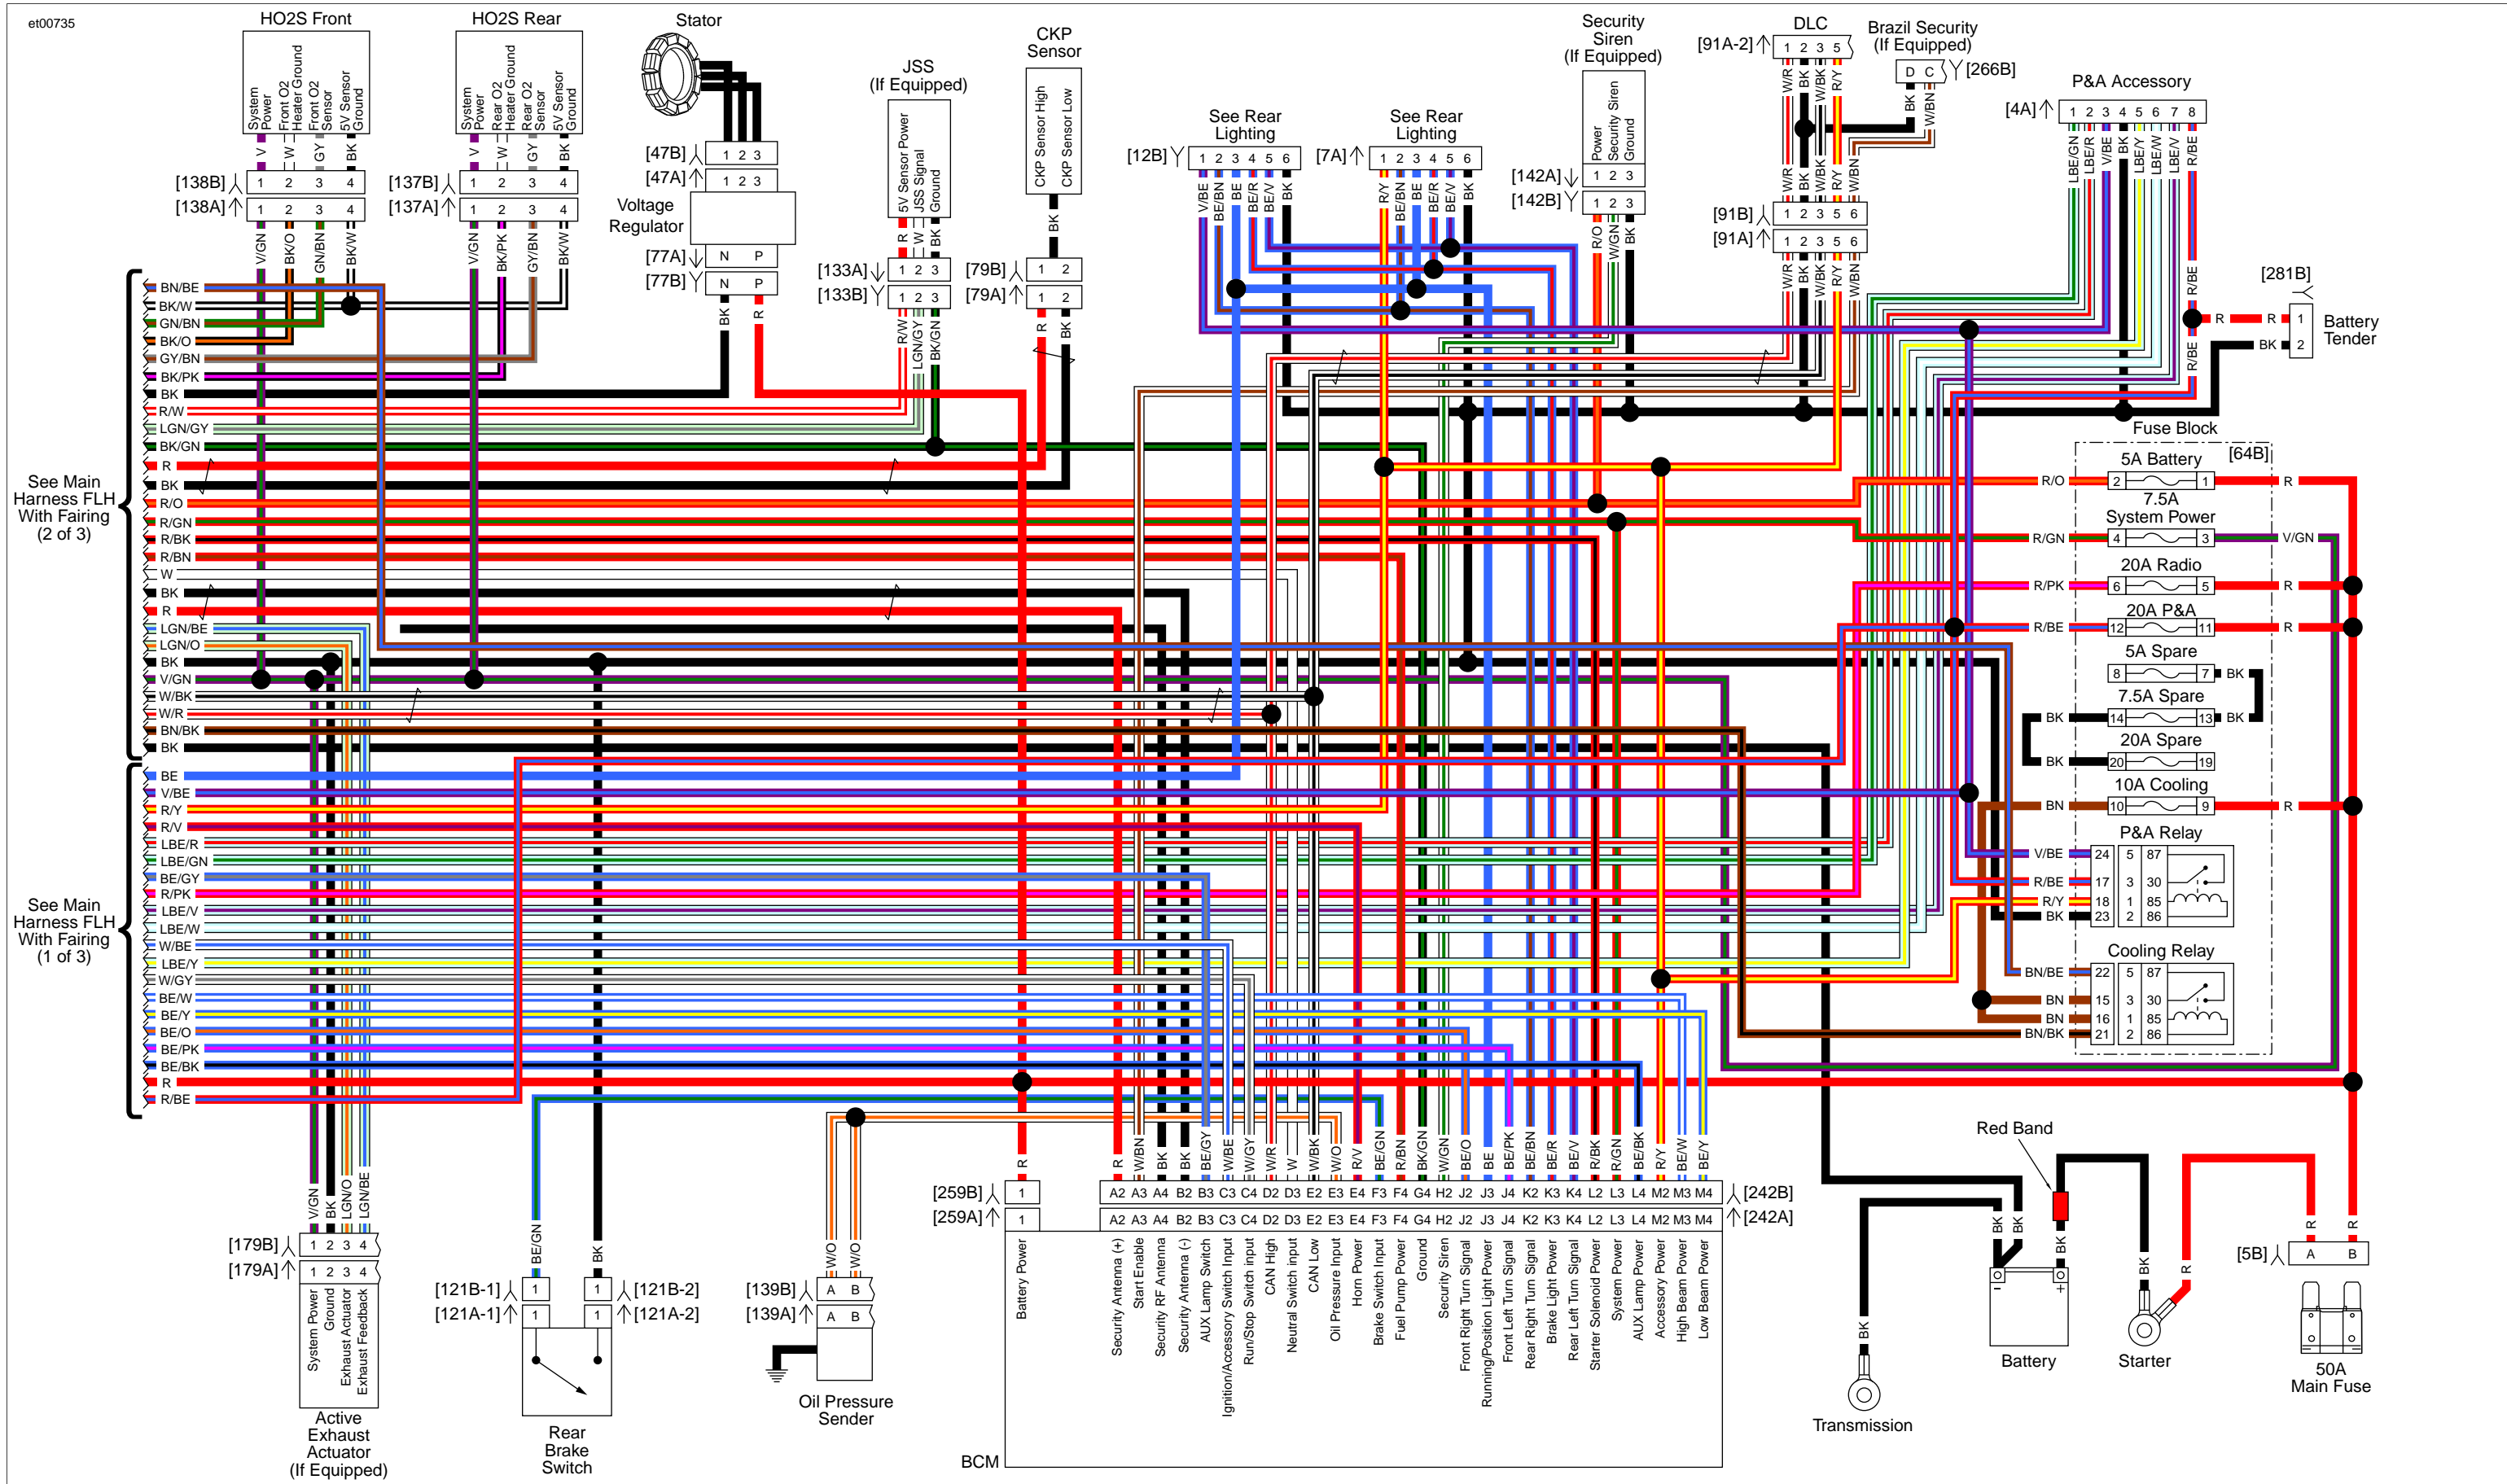

With Fairing

W/O Fairing

Sensor Grounds FLH: 2016 Touring

Sensor Grounds FLT: 2016 Touring

Ground Circuit FLH: 2016 Touring

Ground Circuit FLT: 2016 Touring

Front Lighting and Hand Controls: 2016 Touring

Fairing Harness FLH: 2016 Touring

Fairing Harness FLT: 2016 Touring

See Main Harness FLH With Fairing Page 2 of 3

See Main Harness FLH With Fairing Page 3 of 3

Main Harness FLH (1 of 3): 2016 Touring (with Fairing)

Main Harness FLH (3 of 3): 2016 Touring (with Fairing)