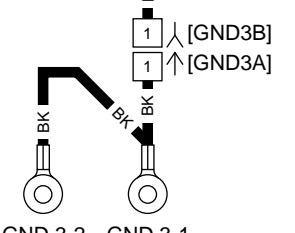

OE Radio: 2016 Touring (FLHX/S)

OE Radio: 2016 Touring (FLT)

P&A Radio with 1 Amp: 2016 Touring

P&A Radio with 2 Amps (1 of 2): 2016 Touring

To Main Harness

P&A Radio with 2 Amps (2 of 2): 2016 Touring

Front Lighting and Hand Controls: 2016 Sportster