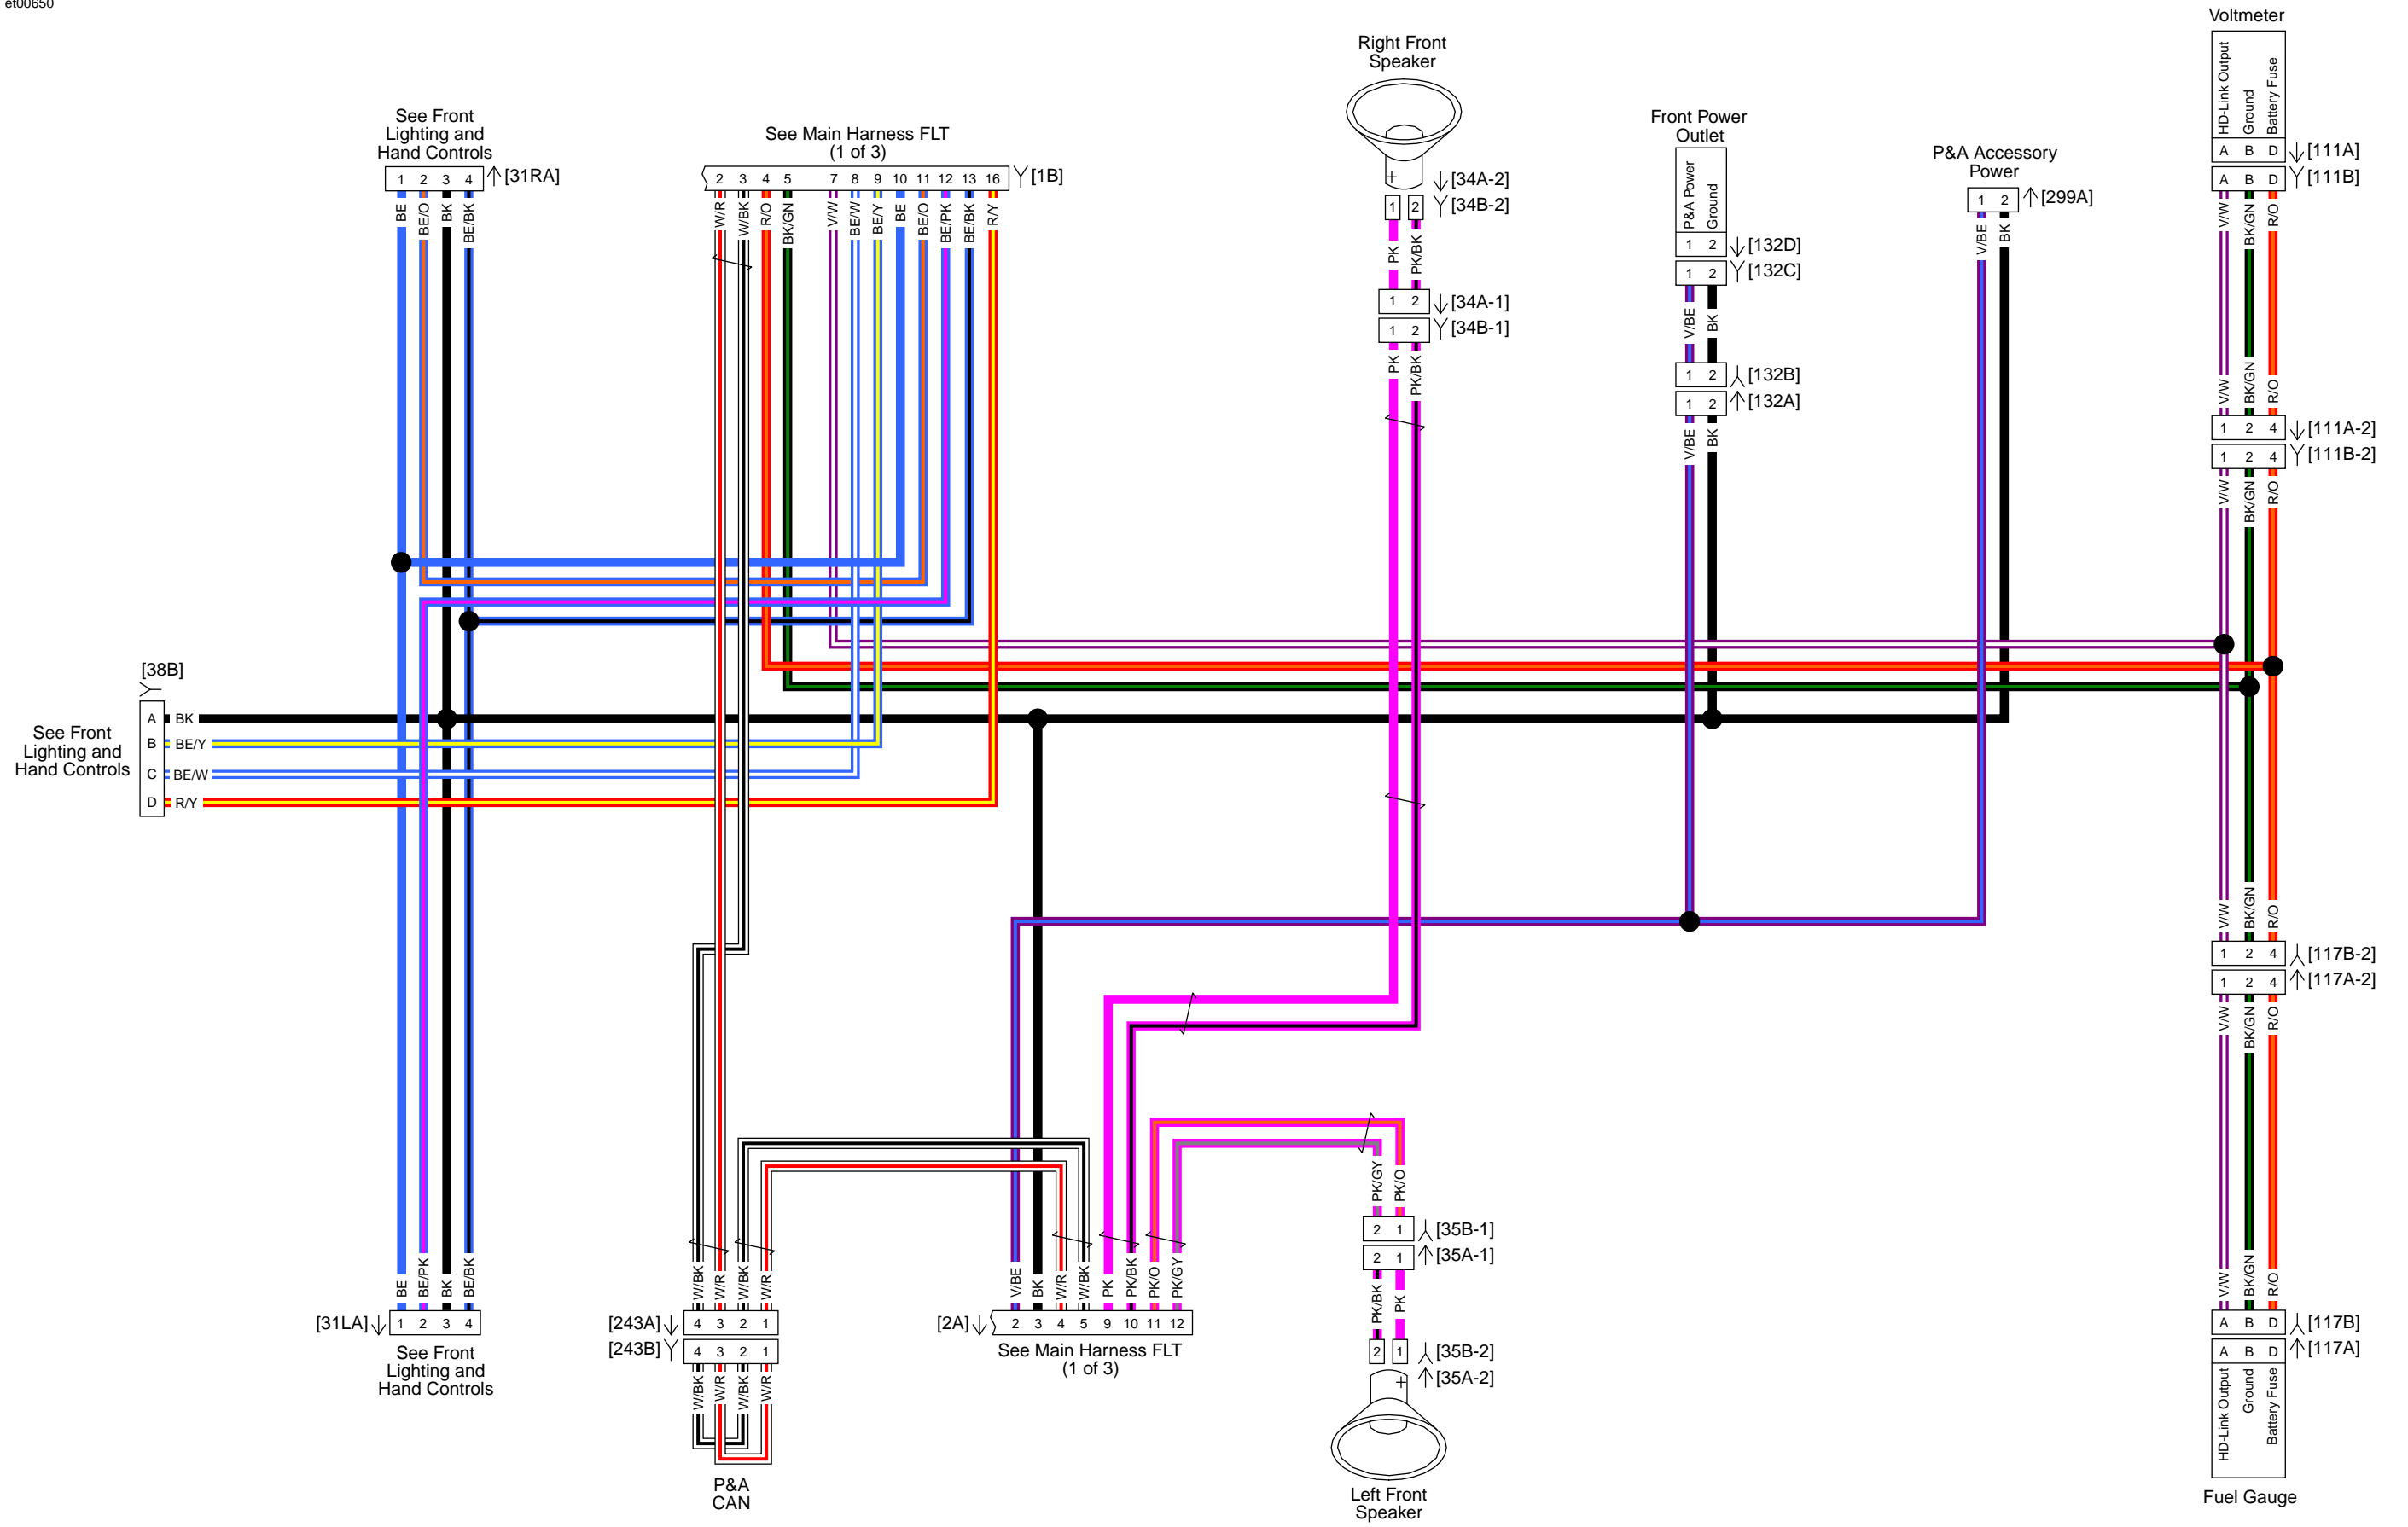

With Fairing

W/O Fairing

Sensor Grounds FLH: 2016 Touring

Sensor Grounds FLT: 2016 Touring

Ground Circuit FLH: 2016 Touring

Ground Circuit FLT: 2016 Touring

Front Lighting and Hand Controls: 2016 Touring

Fairing Harness FLH: 2016 Touring