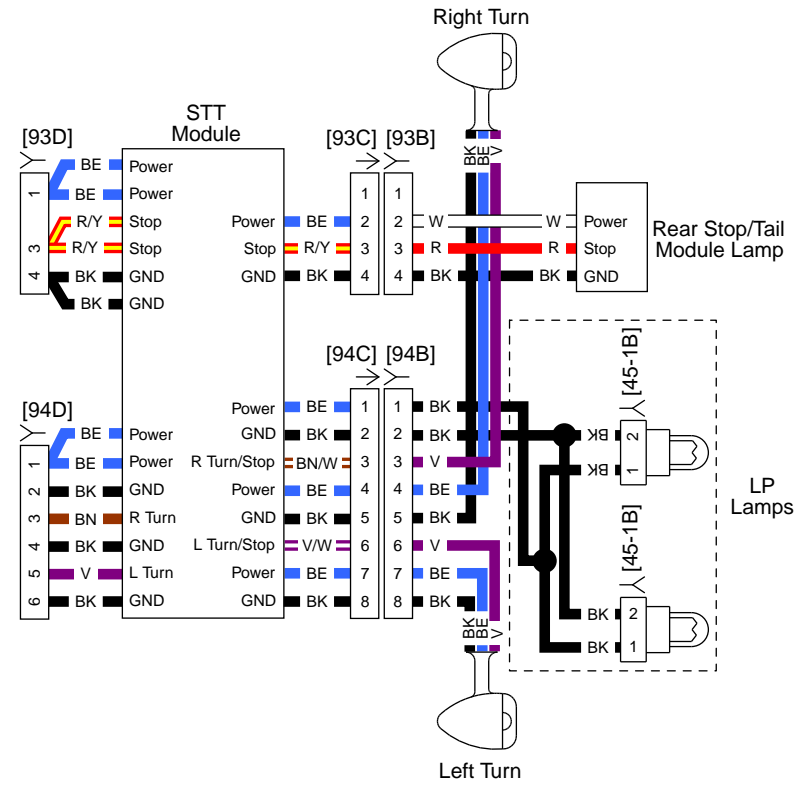

VRSCDX (DOM)